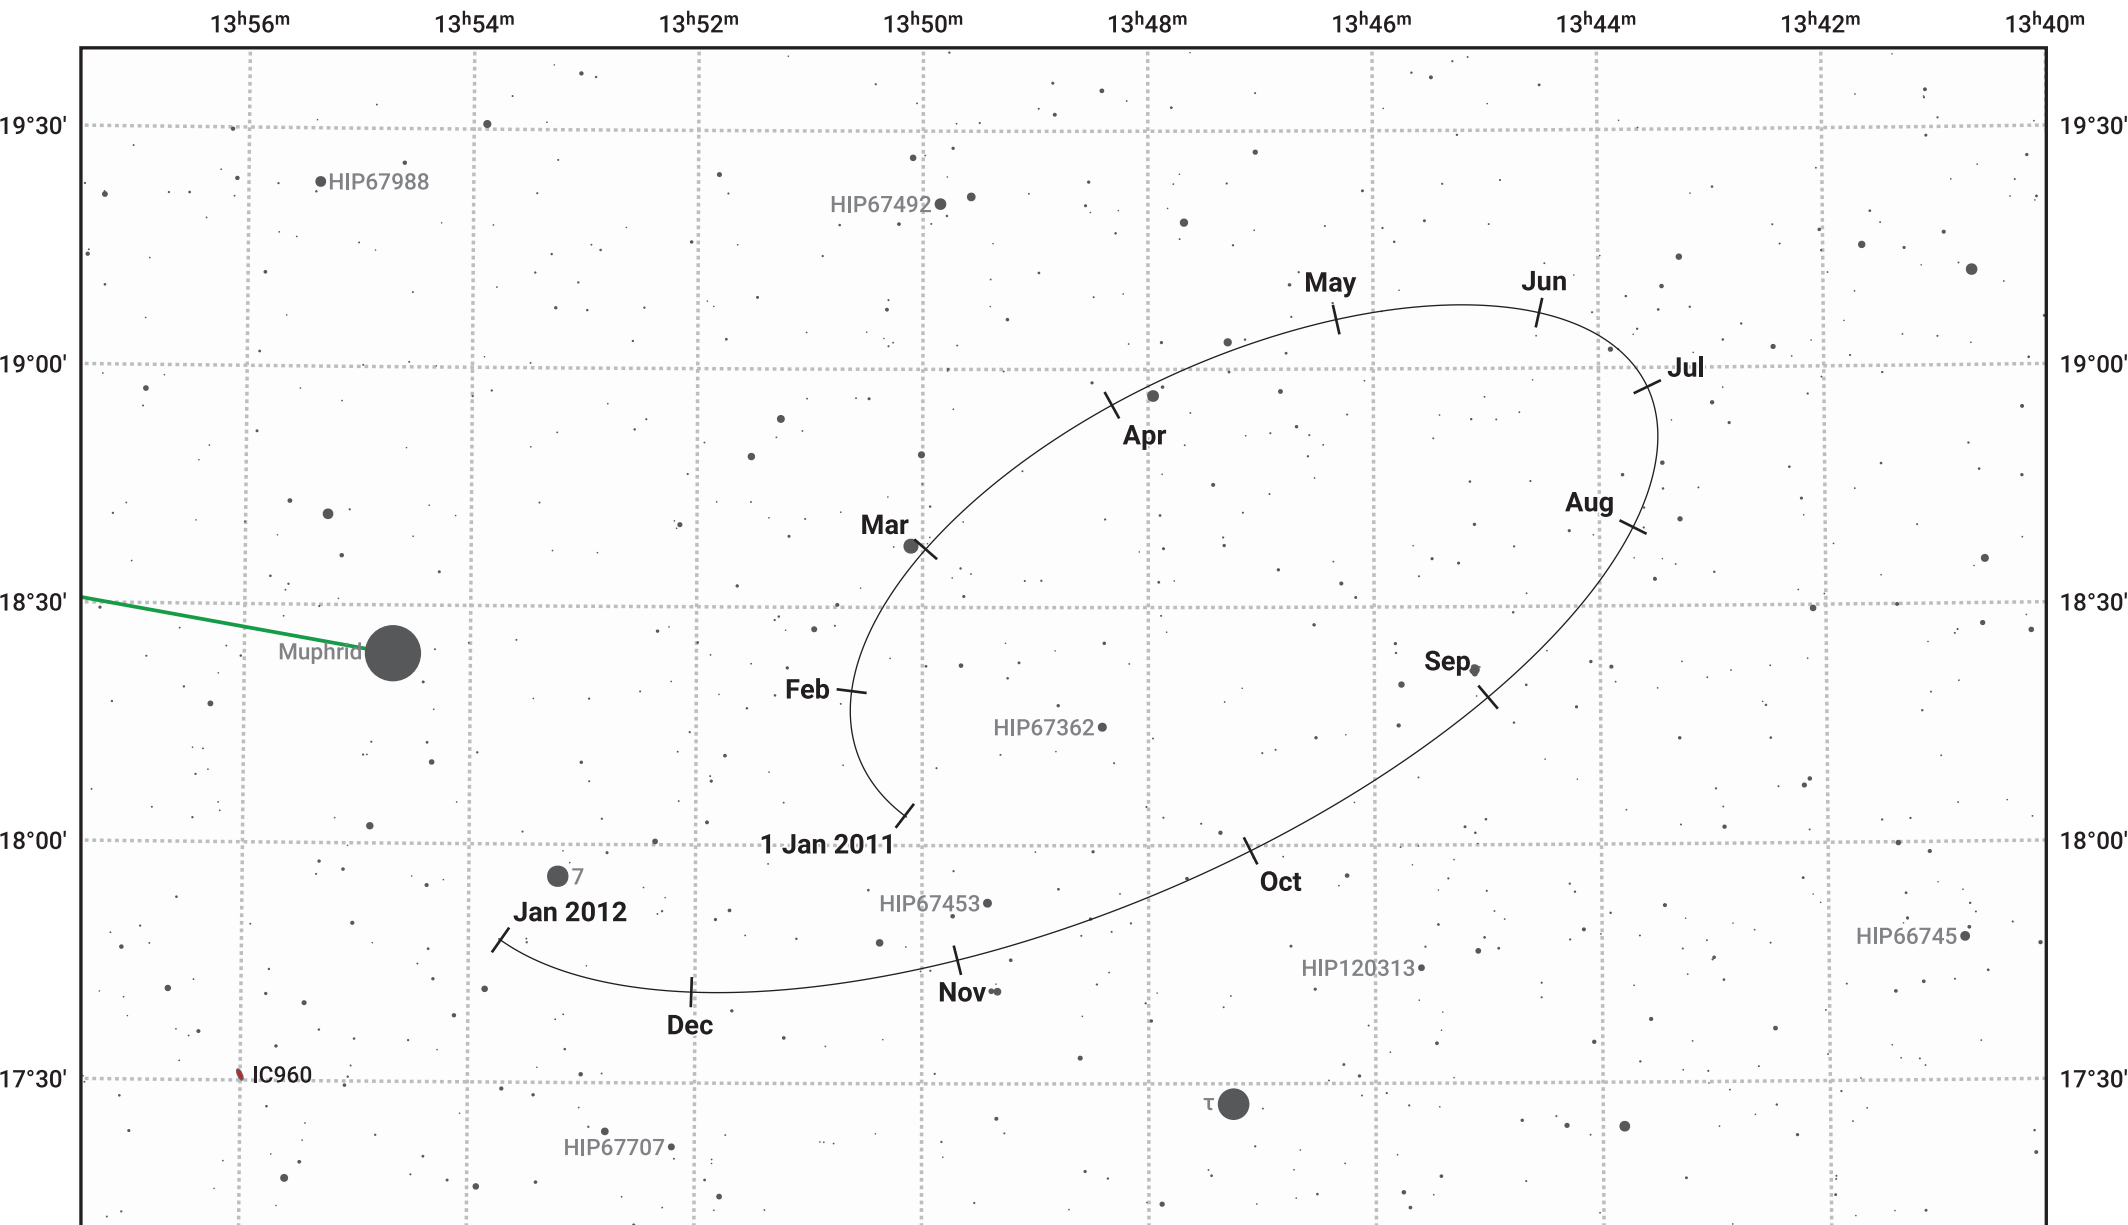

The path of Haumea in 2011

© Dominic Ford 2011–2024. Date markers placed at midnight UTC. Downloaded from <https://in-the-sky.org>

— Ecliptic Plane

Date	Mag
2011 Jan 1	17.4
2011 Apr 1	17.3
2011 Jul 1	17.4
2011 Oct 1	17.4
2012 Jan 1	17.4