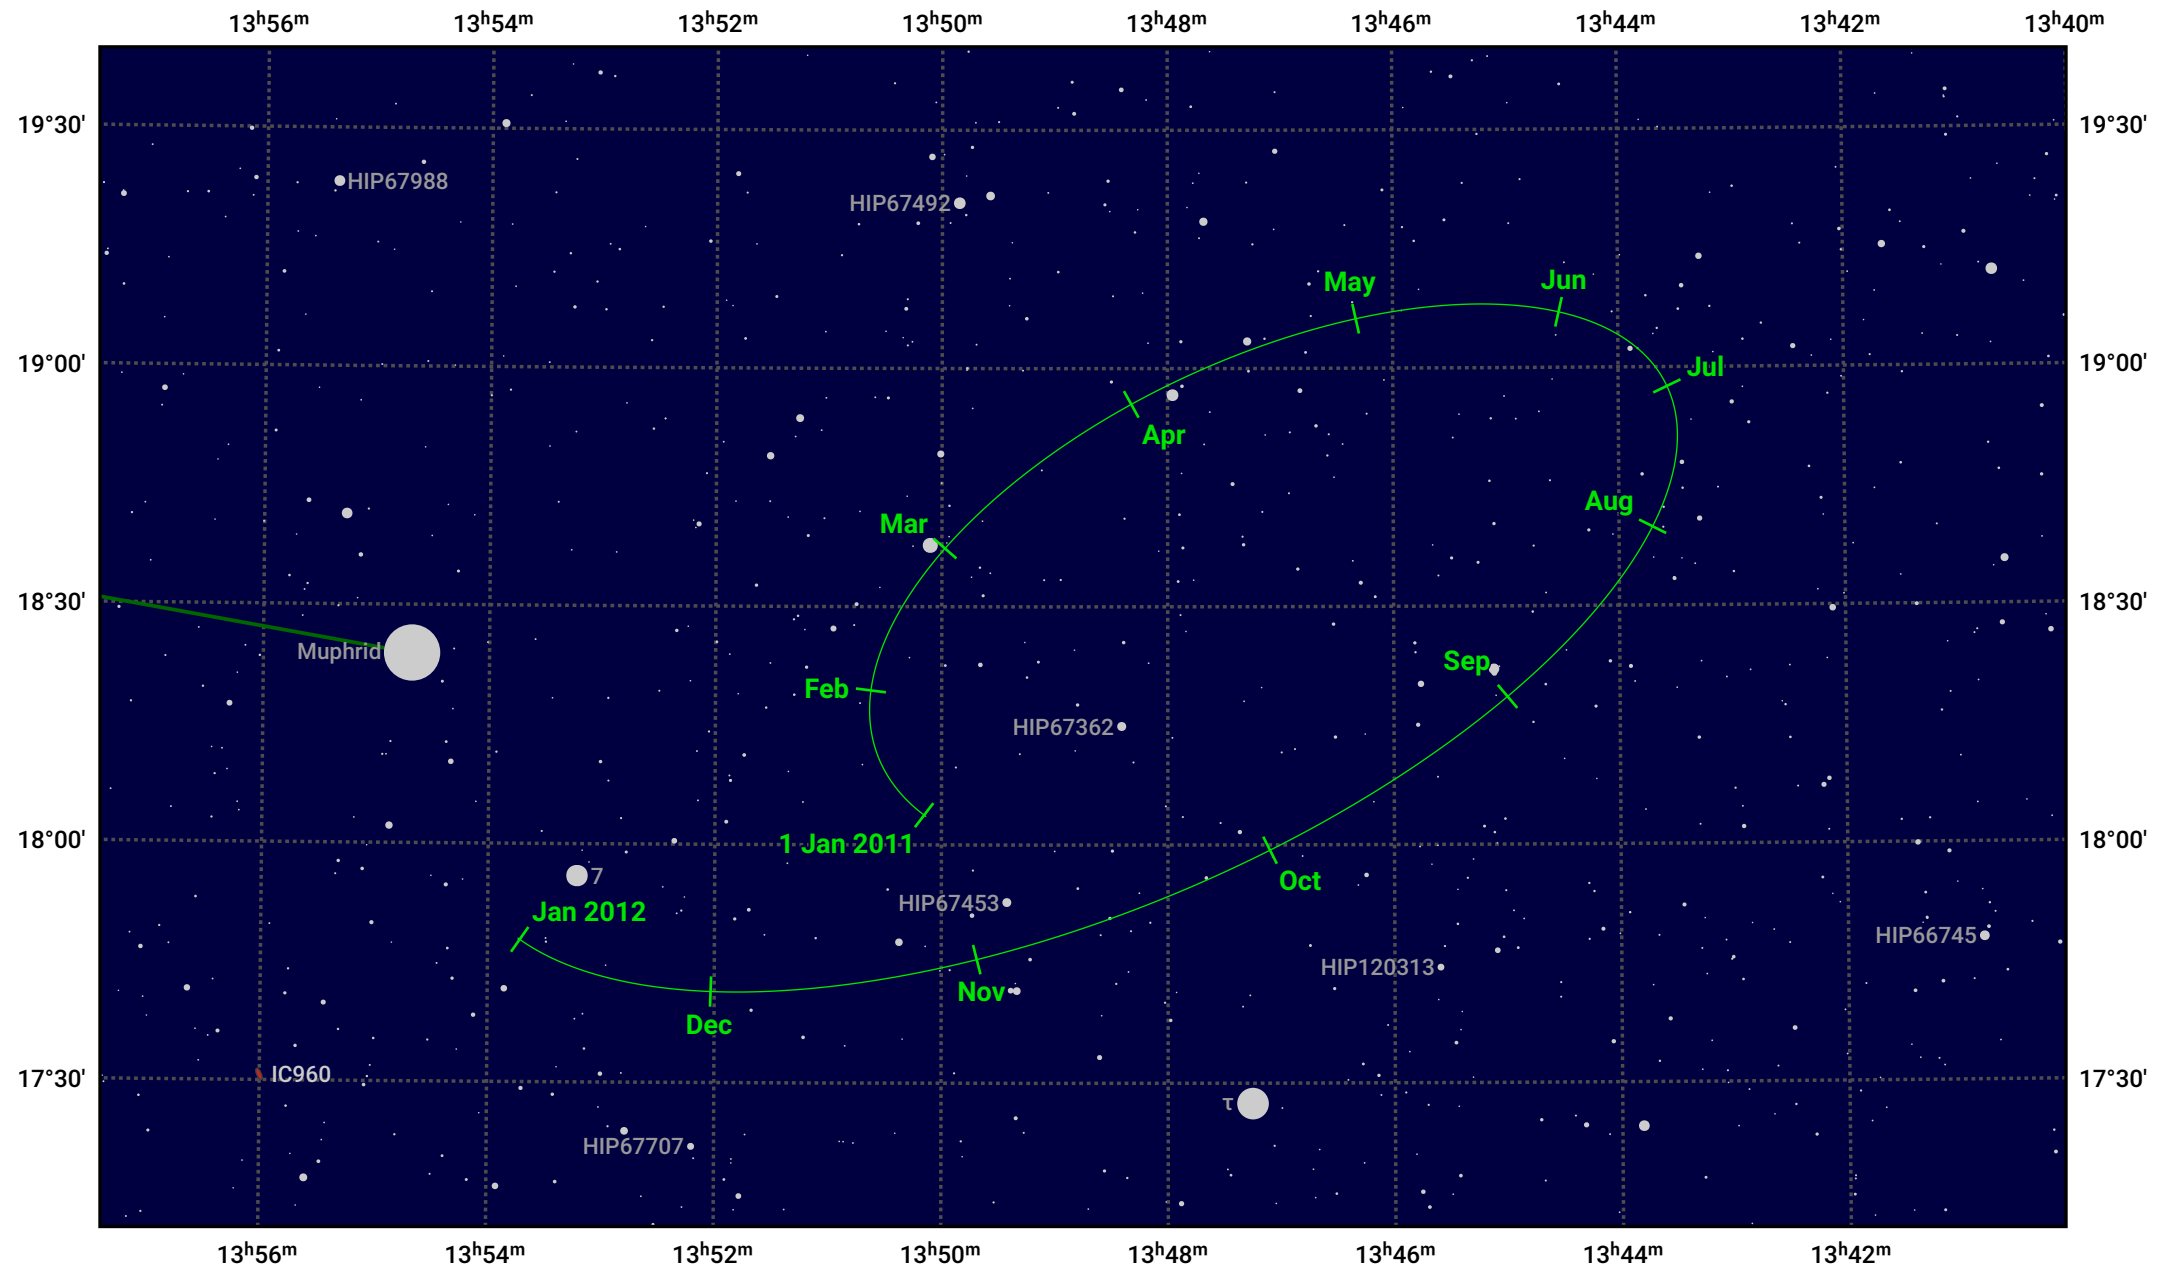

# The path of Haumea in 2011

© Dominic Ford 2011–2024. Date markers placed at midnight UTC. Downloaded from <https://in-the-sky.org>

— Ecliptic Plane

Date	Mag
2011 Jan 1	17.4
2011 Apr 1	17.3
2011 Jul 1	17.4
2011 Oct 1	17.4
2012 Jan 1	17.4