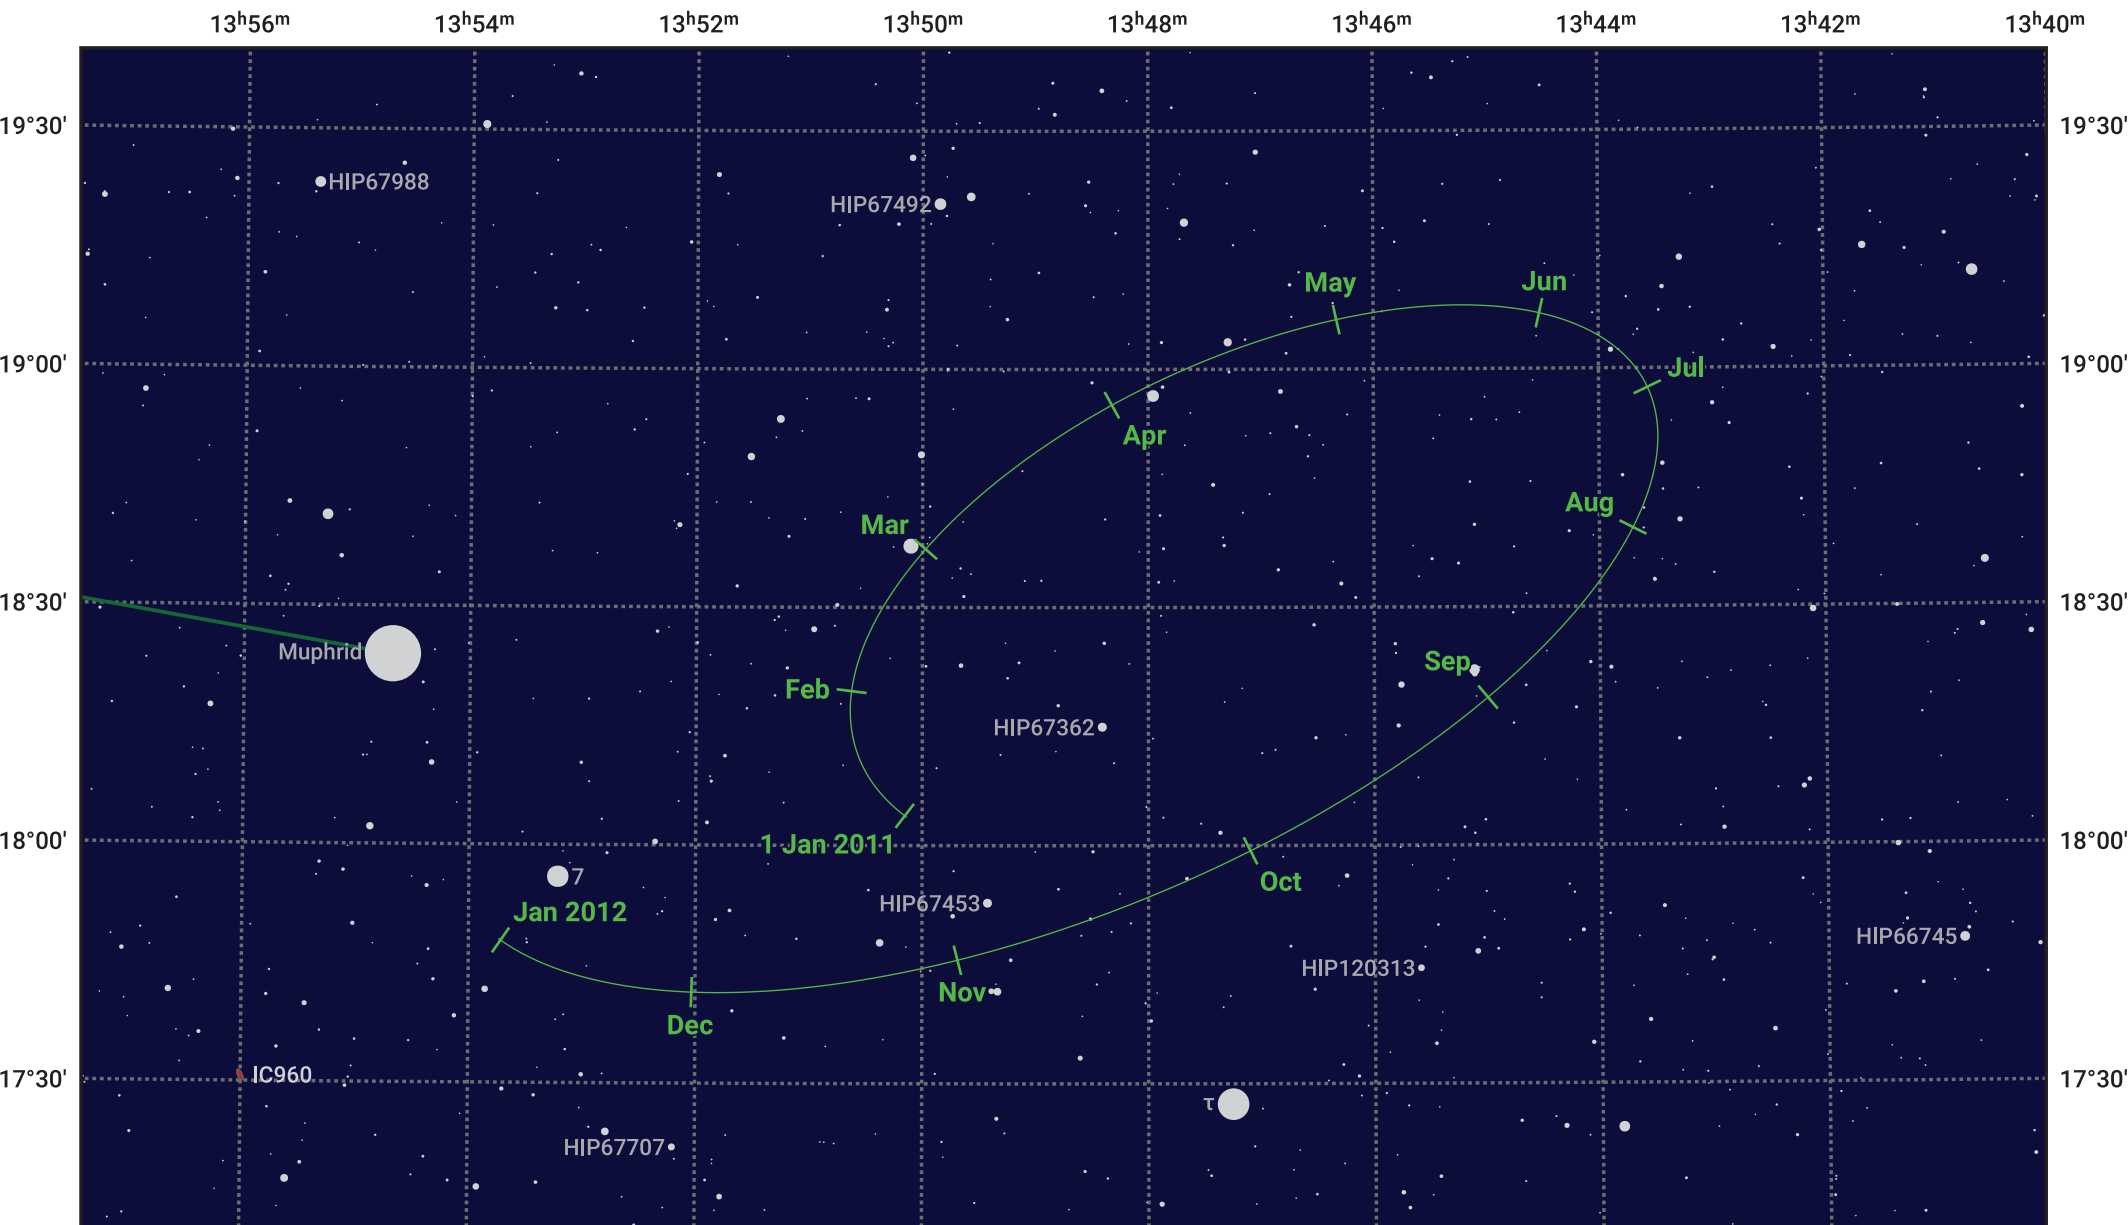

# The path of Haumea in 2011

© Dominic Ford 2011–2024. Date markers placed at midnight UTC. Downloaded from <https://in-the-sky.org>

Magnitude scale:

— Ecliptic Plane

Date	Mag
2011 Jan 1	17.4
2011 Apr 1	17.3
2011 Jul 1	17.4
2011 Oct 1	17.4
2012 Jan 1	17.4