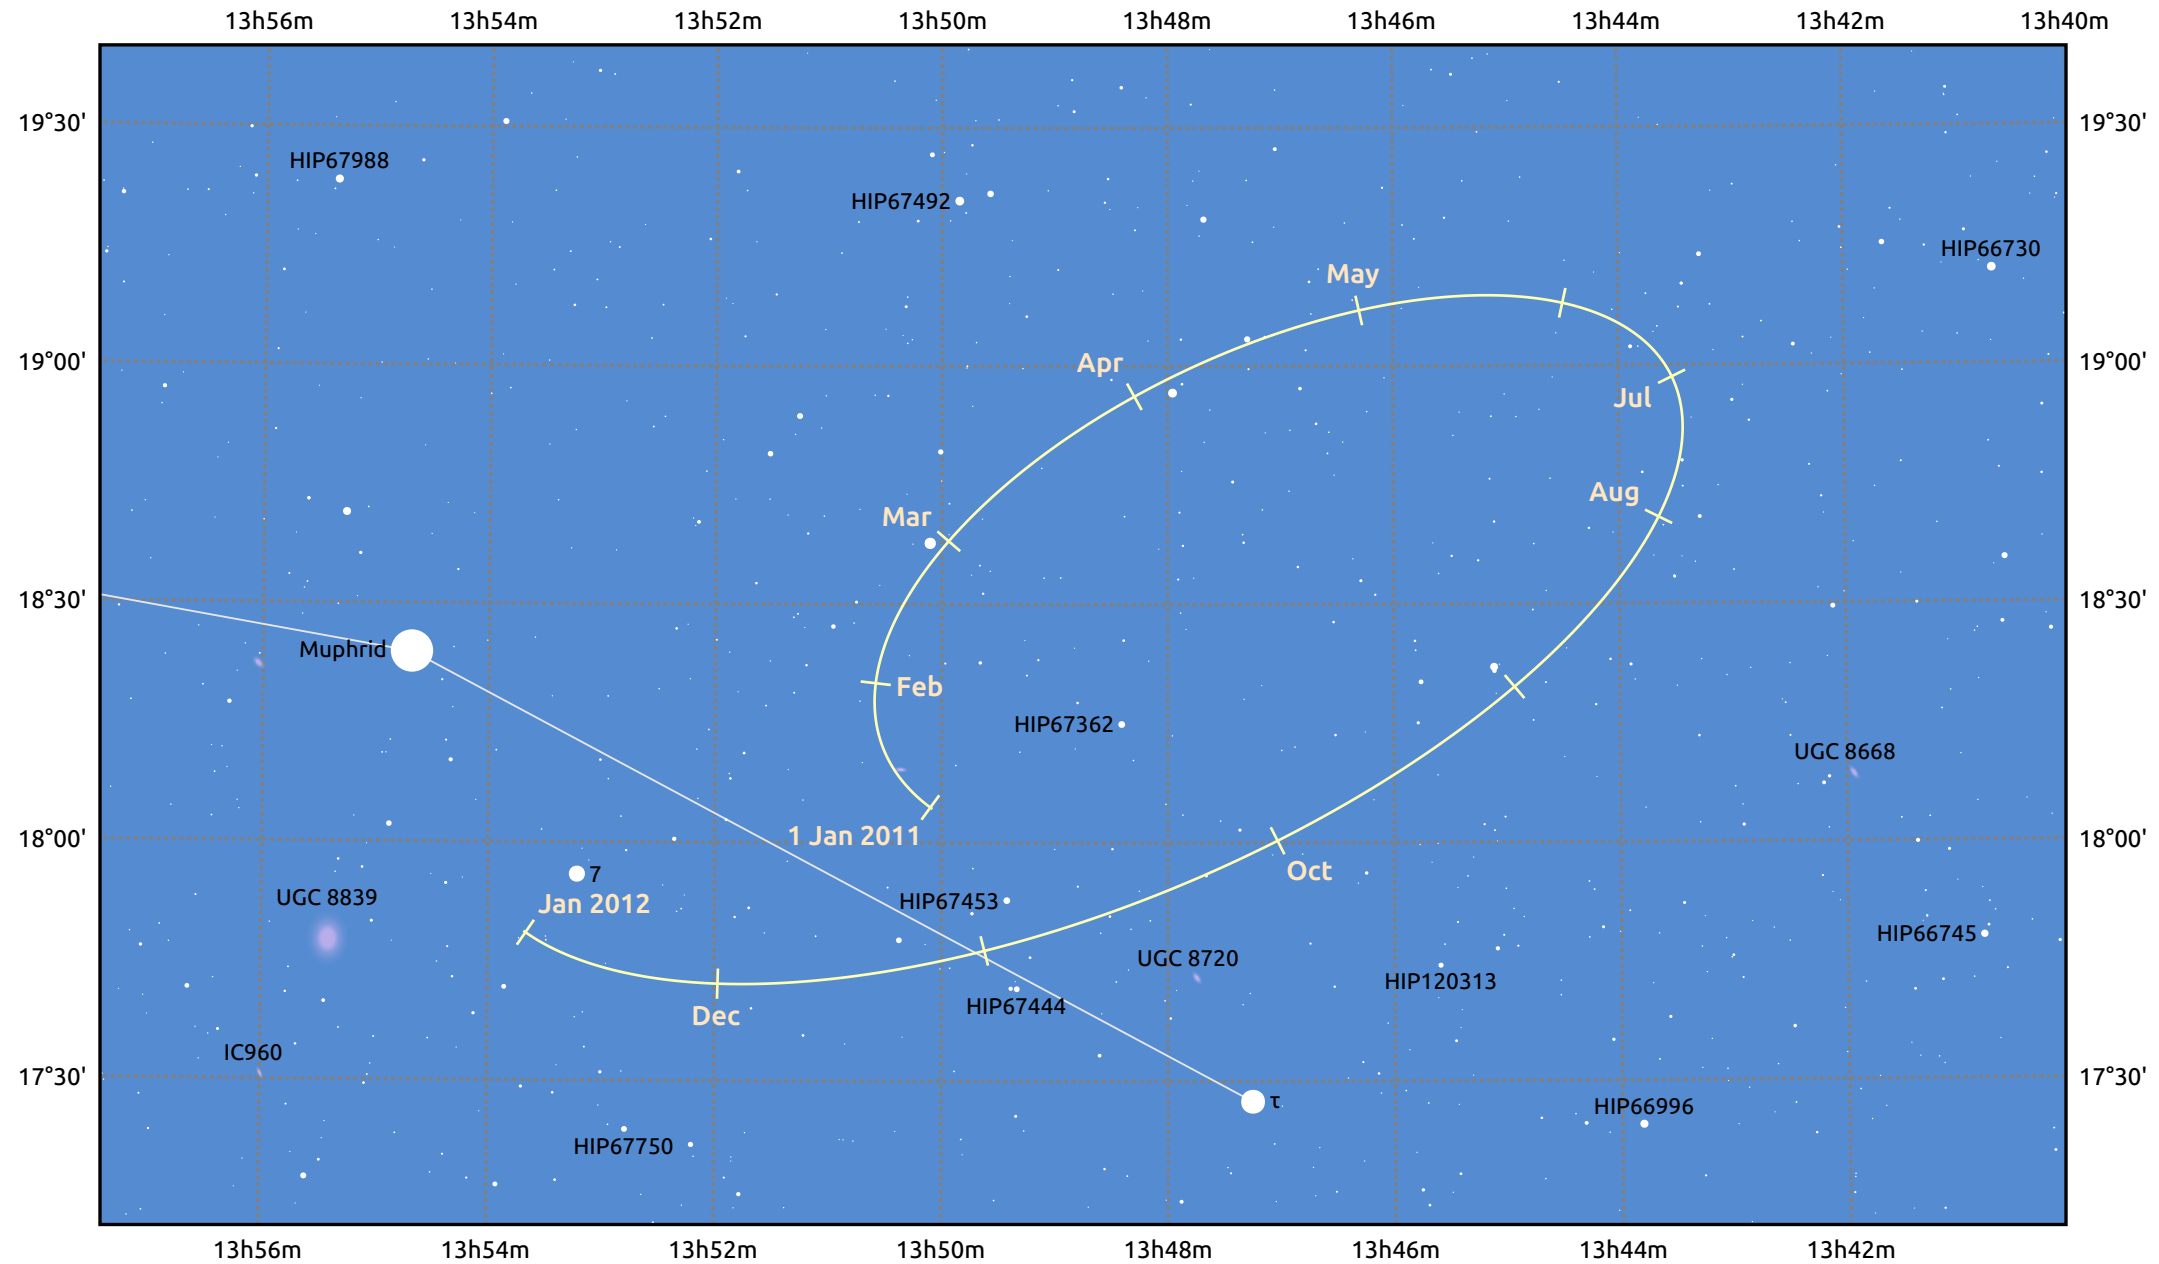

# The path of Haumea in 2011

© Dominic Ford 2011–2025. Date markers placed at midnight UTC. Downloaded from <https://in-the-sky.org>

— Ecliptic Plane

Date	Mag
2011 Jan 1	17.4
2011 Apr 1	17.3
2011 Jul 1	17.4
2011 Oct 1	17.4
2012 Jan 1	17.4