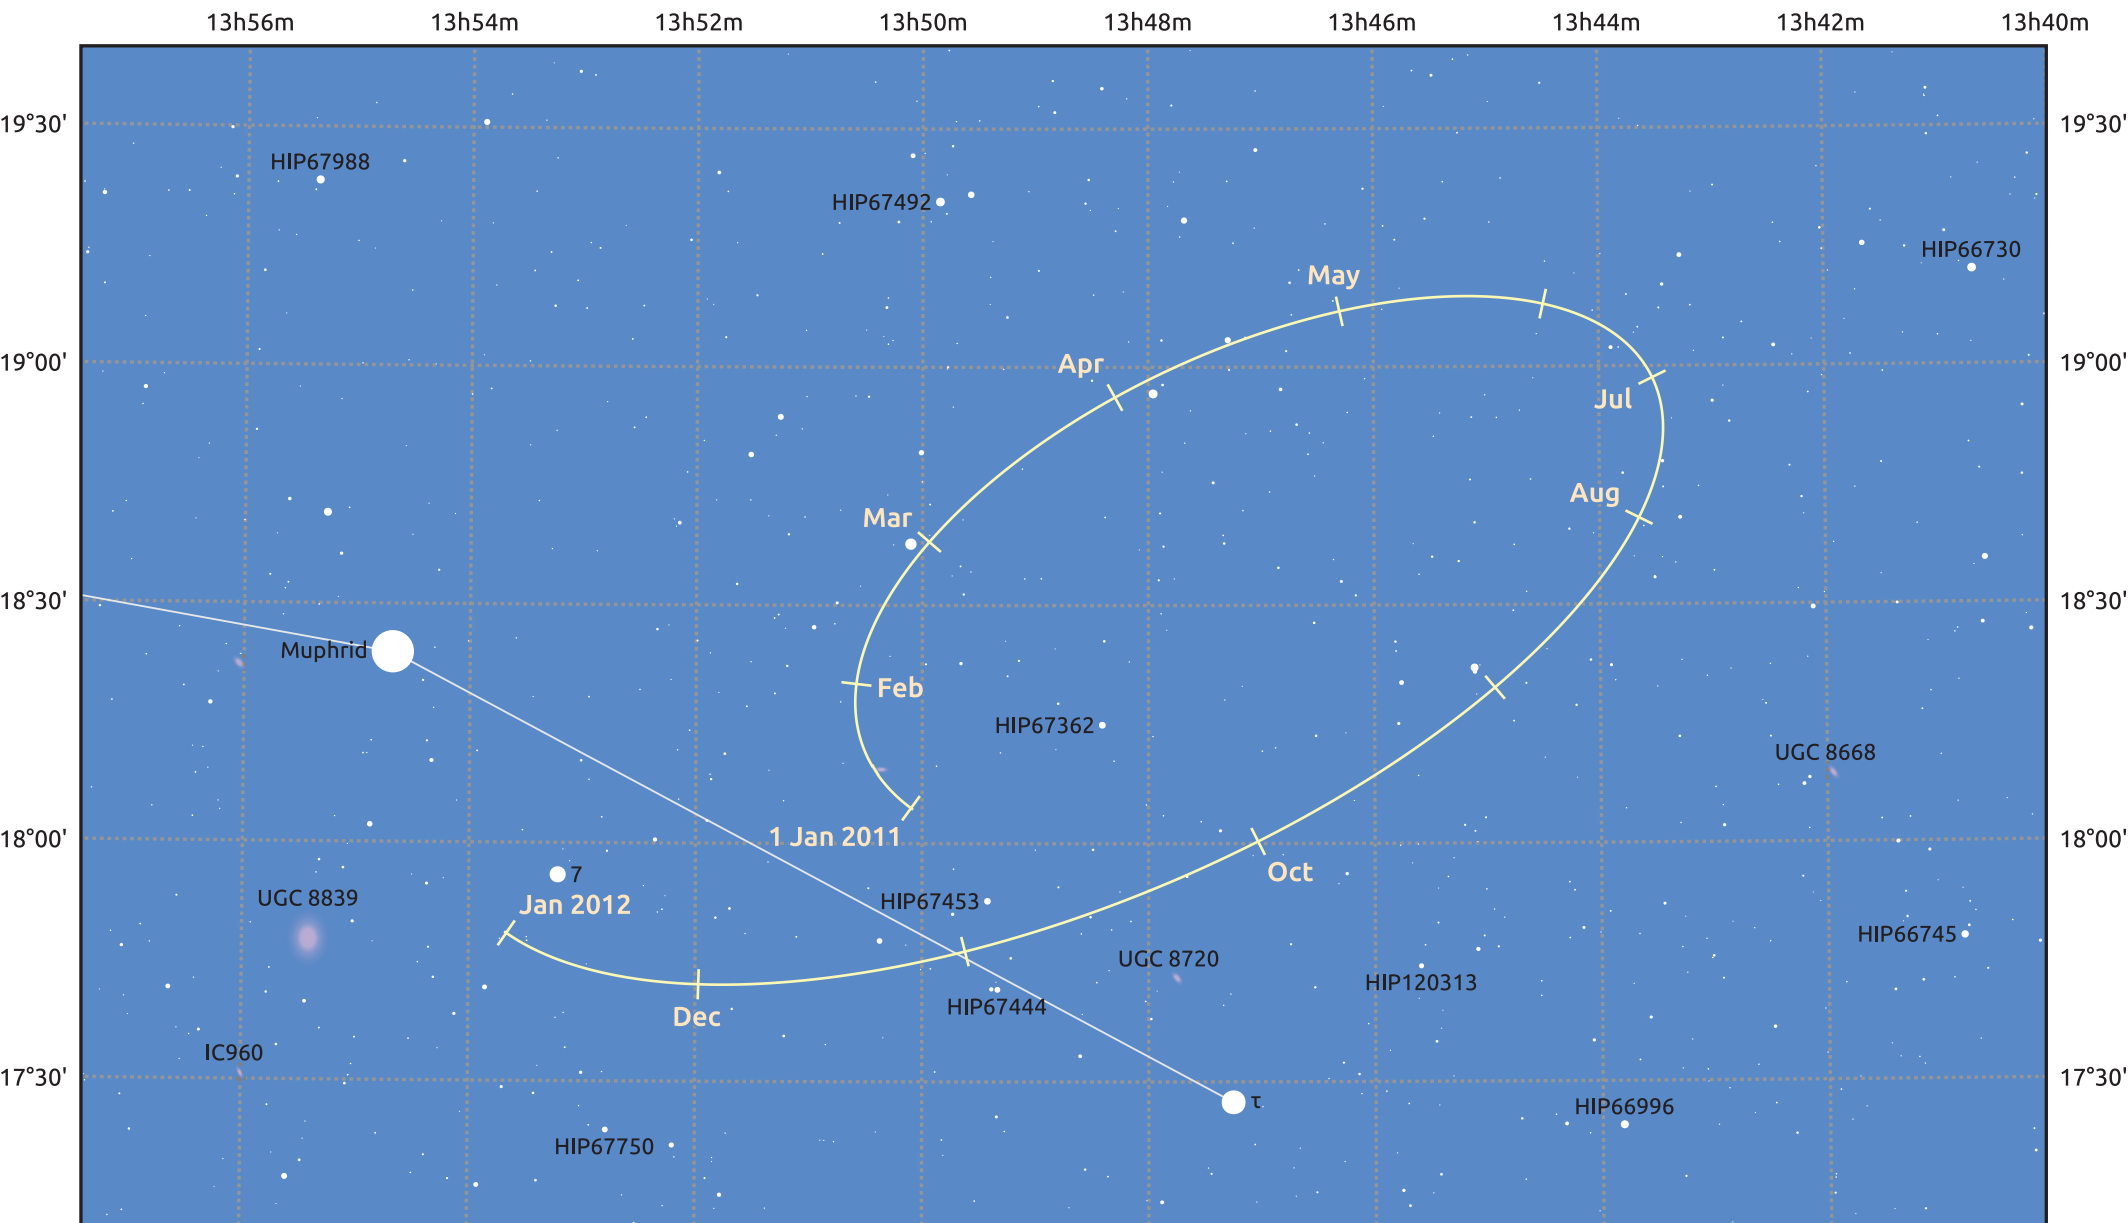

The path of Haumea in 2011

© Dominic Ford 2011–2025. Date markers placed at midnight UTC. Downloaded from <https://in-the-sky.org>

Ecliptic Plane

Date	Mag
2011 Jan 1	17.4
2011 Apr 1	17.3
2011 Jul 1	17.4
2011 Oct 1	17.4
2012 Jan 1	17.4