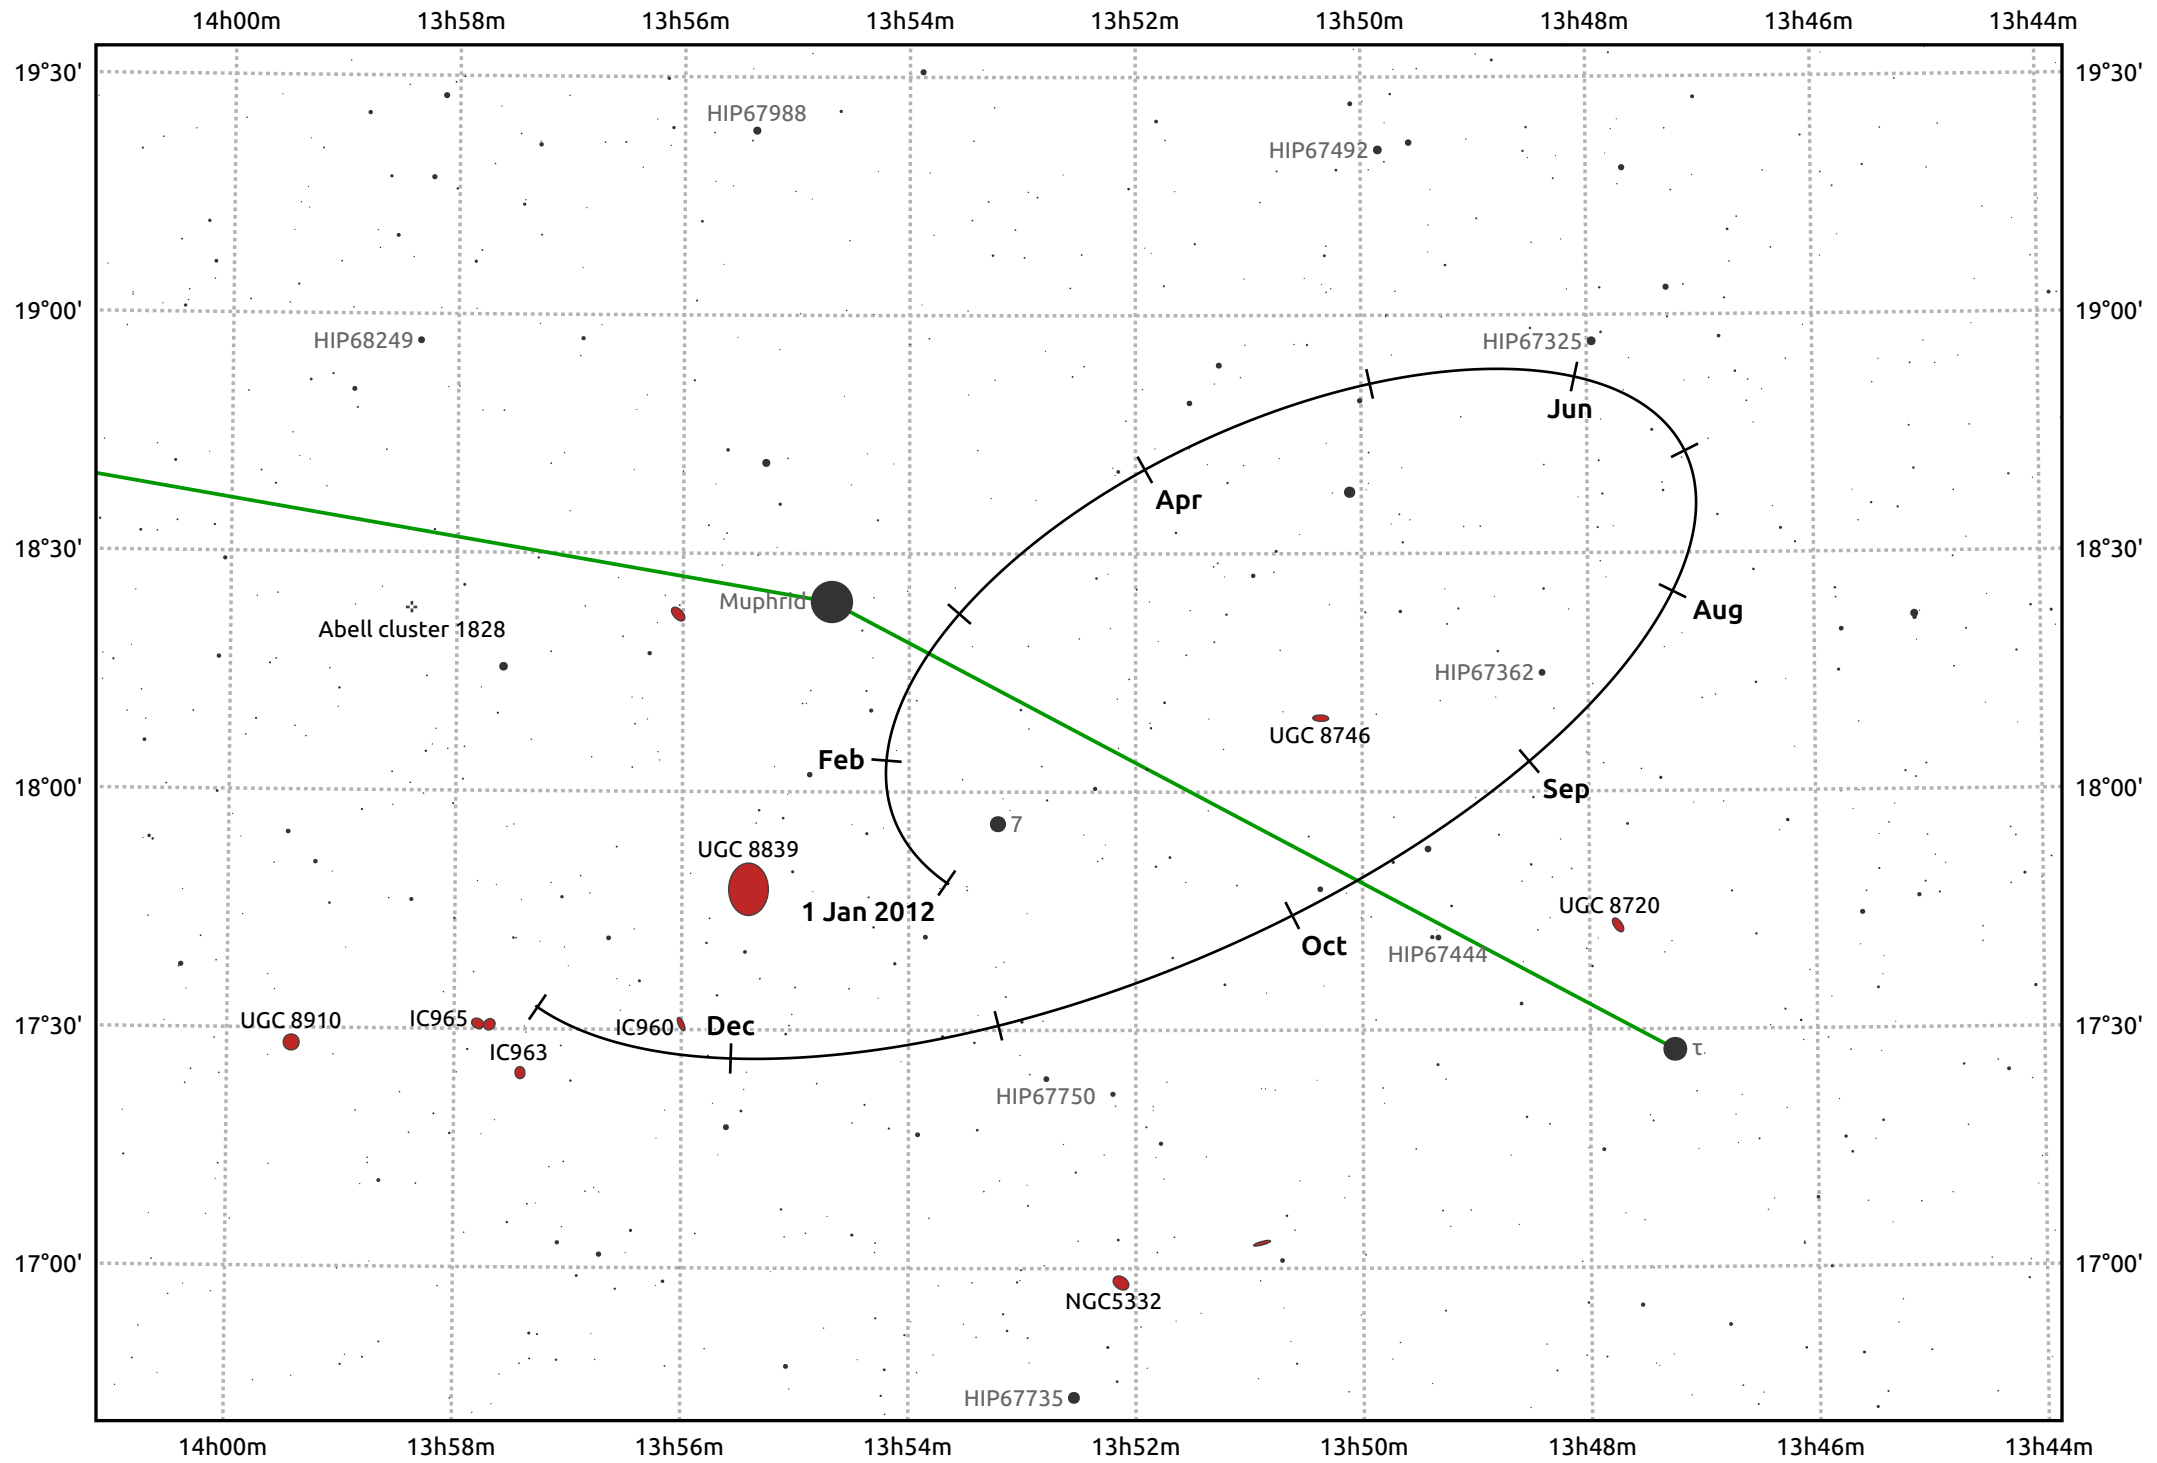

# The path of Haumea in 2012

© Dominic Ford 2011–2025. Date markers placed at midnight UTC. Downloaded from <https://in-the-sky.org>

— Ecliptic Plane

Date	Mag
2012 Jan 1	17.4
2012 Apr 1	17.3
2012 Jul 1	17.4
2012 Oct 1	17.4
2013 Jan 1	17.4