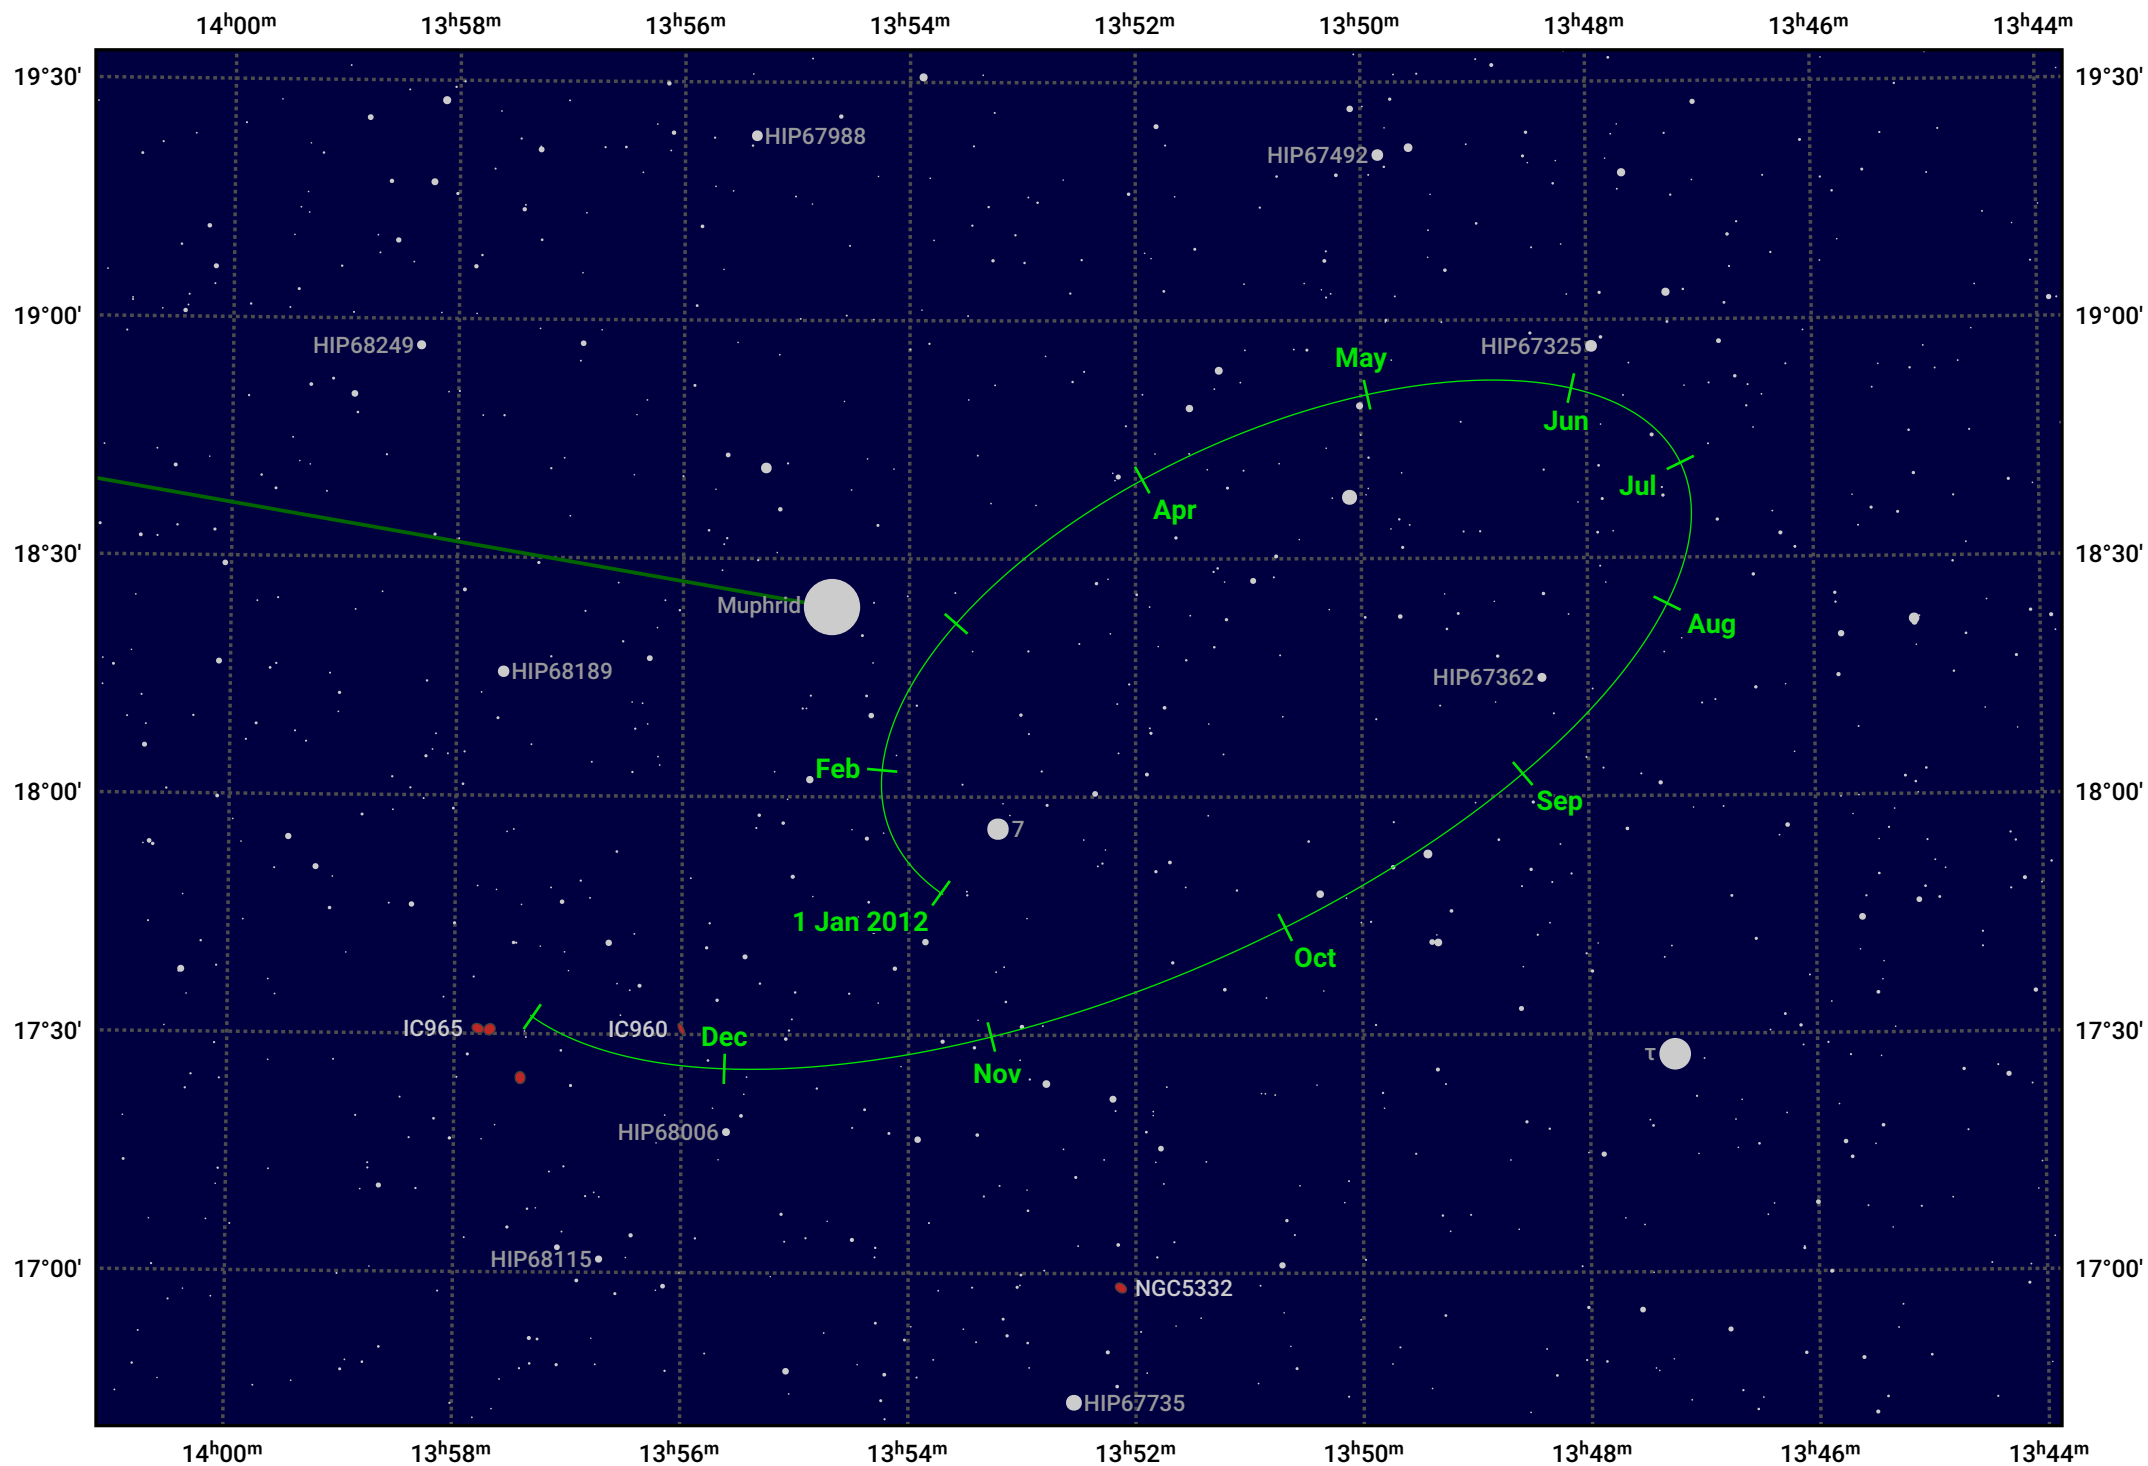

The path of Haumea in 2012

© Dominic Ford 2011–2024. Date markers placed at midnight UTC. Downloaded from <https://in-the-sky.org>

— Ecliptic Plane

Date	Mag
2012 Jan 1	17.4
2012 Apr 1	17.3
2012 Jul 1	17.4
2012 Oct 1	17.4
2013 Jan 1	17.4