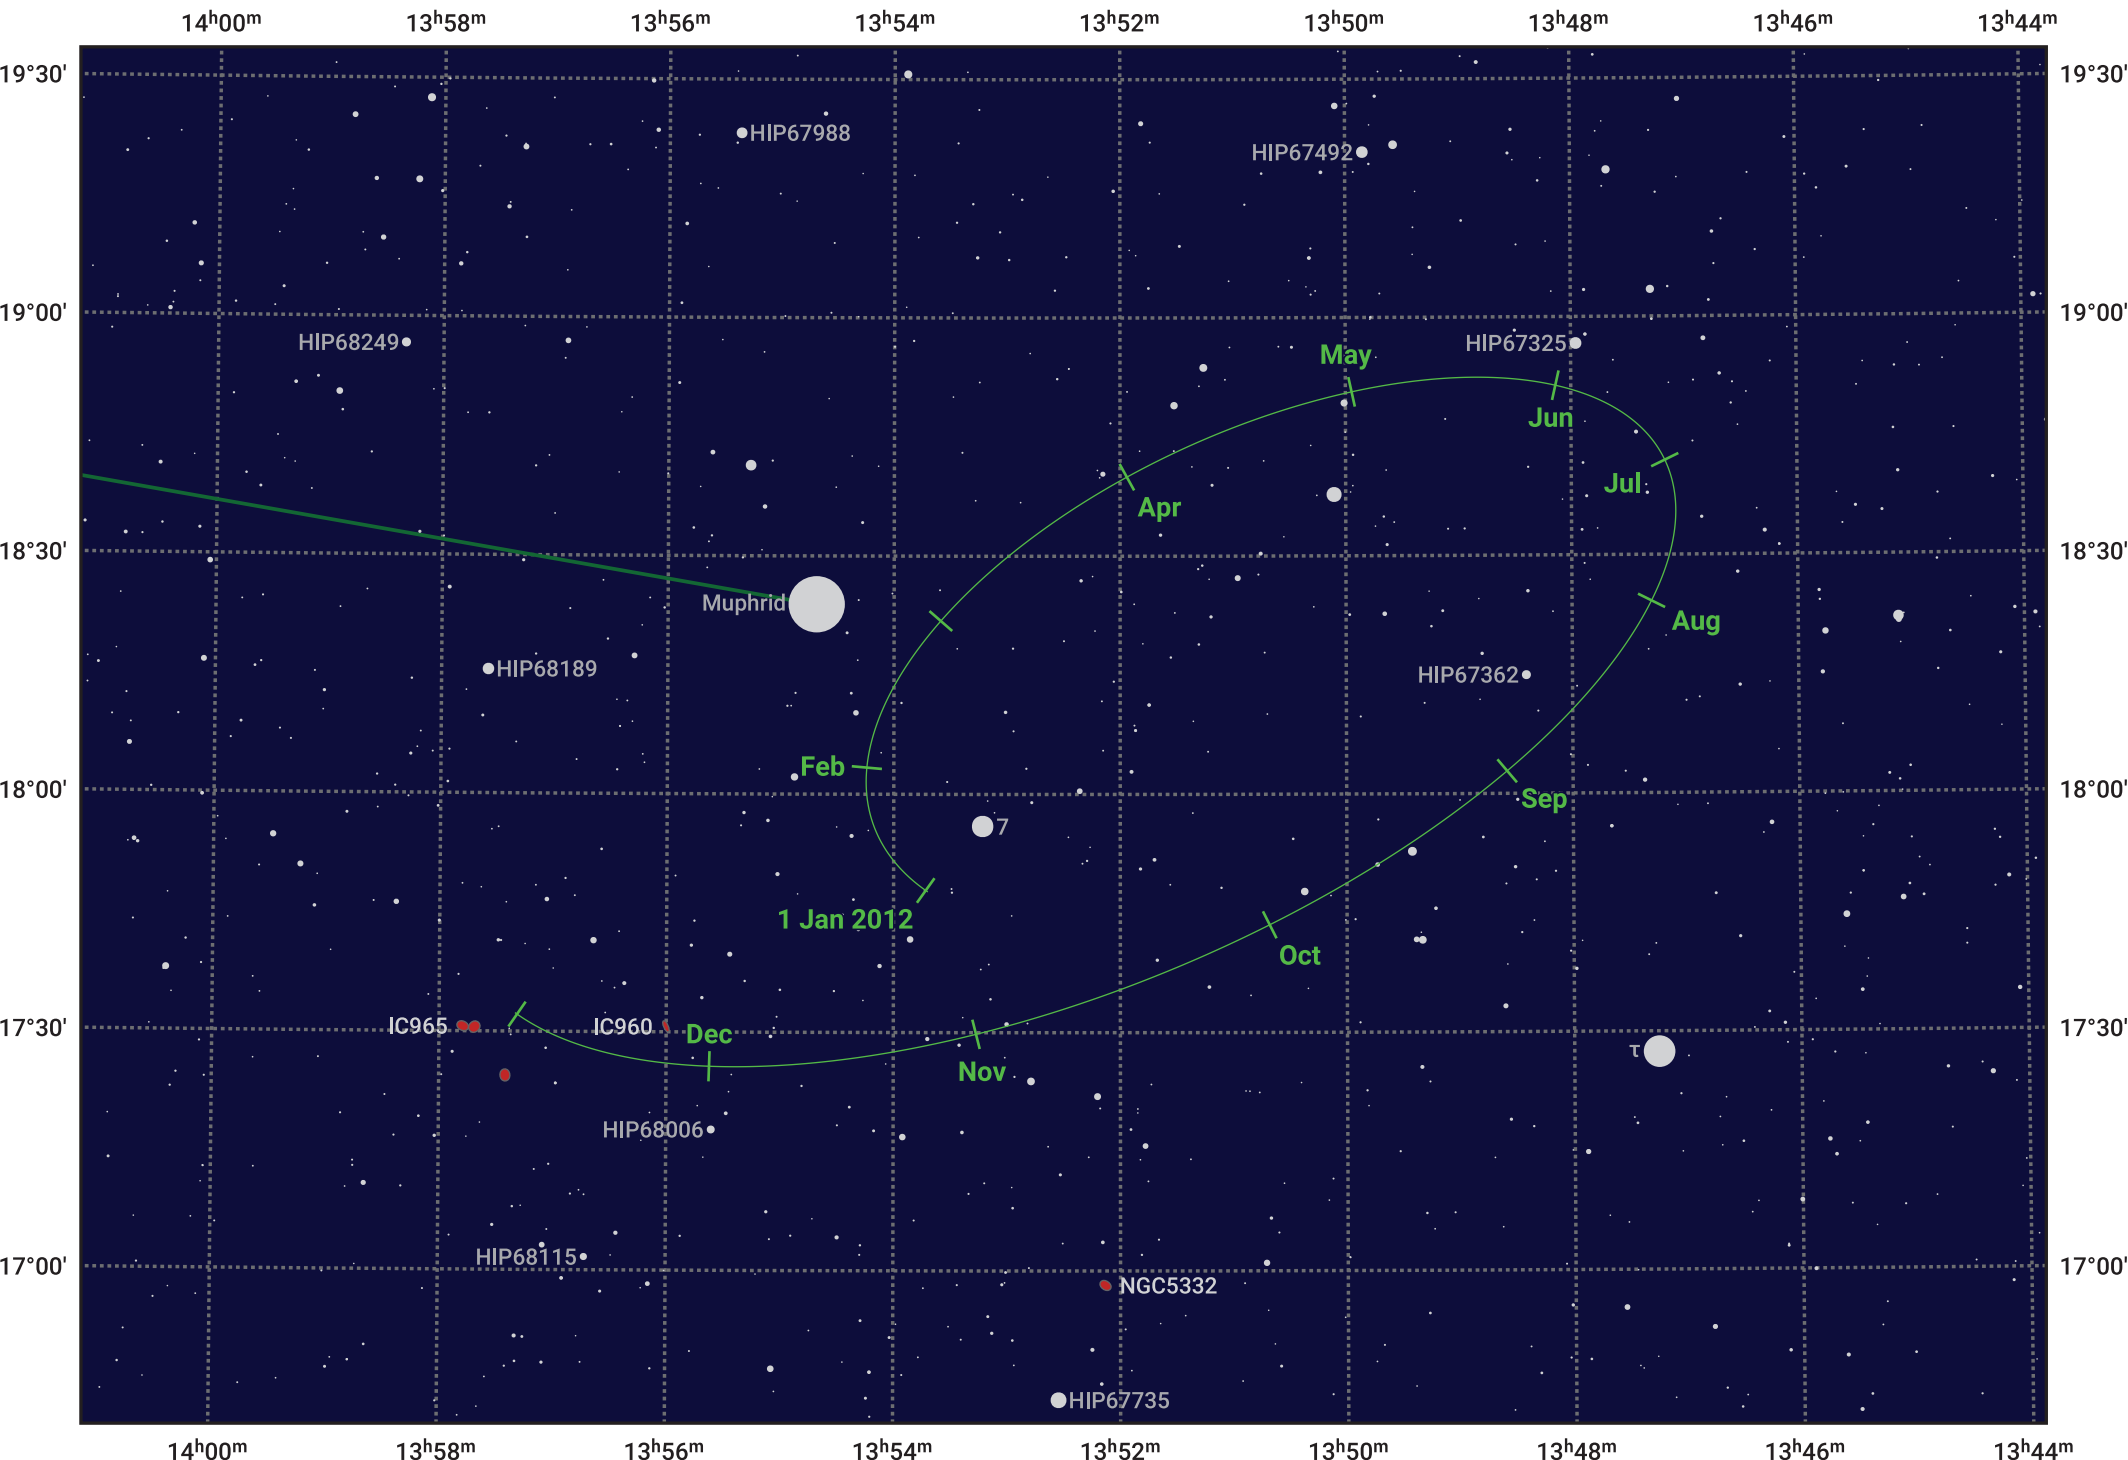

# The path of Haumea in 2012

© Dominic Ford 2011–2024. Date markers placed at midnight UTC. Downloaded from <https://in-the-sky.org>

Magnitude scale:

— Ecliptic Plane

Date	Mag
2012 Jan 1	17.4
2012 Apr 1	17.3
2012 Jul 1	17.4
2012 Oct 1	17.4
2013 Jan 1	17.4