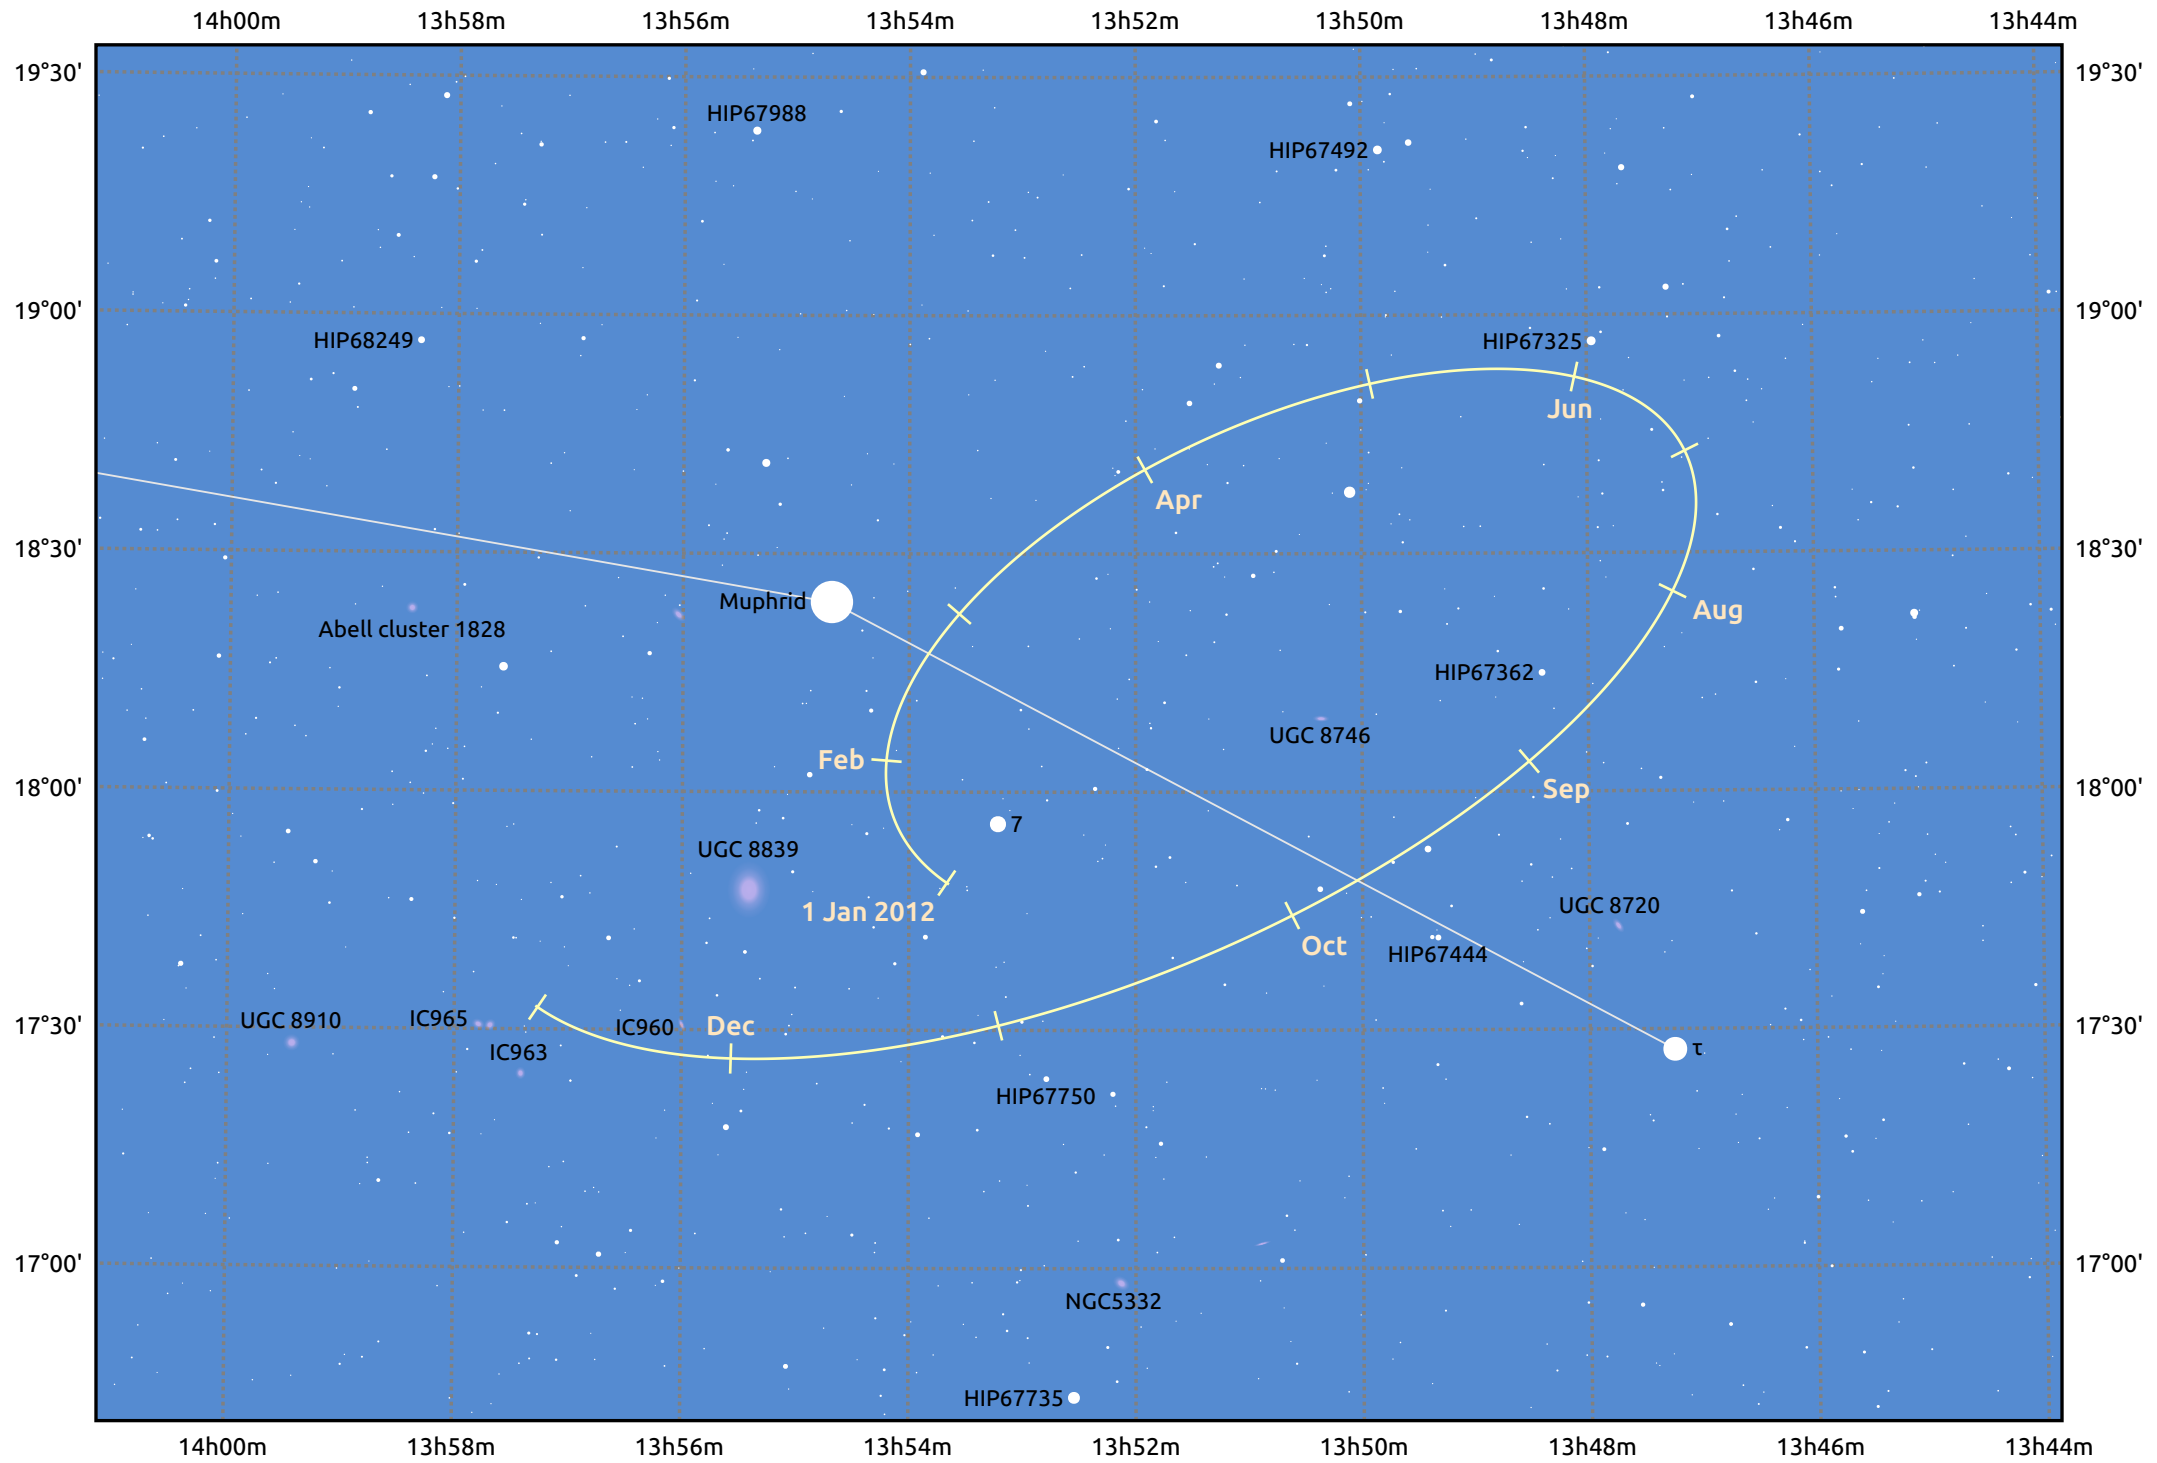

The path of Haumea in 2012

© Dominic Ford 2011–2025. Date markers placed at midnight UTC. Downloaded from <https://in-the-sky.org>

Ecliptic Plane

Date	Mag
2012 Jan 1	17.4
2012 Apr 1	17.3
2012 Jul 1	17.4
2012 Oct 1	17.4
2013 Jan 1	17.4