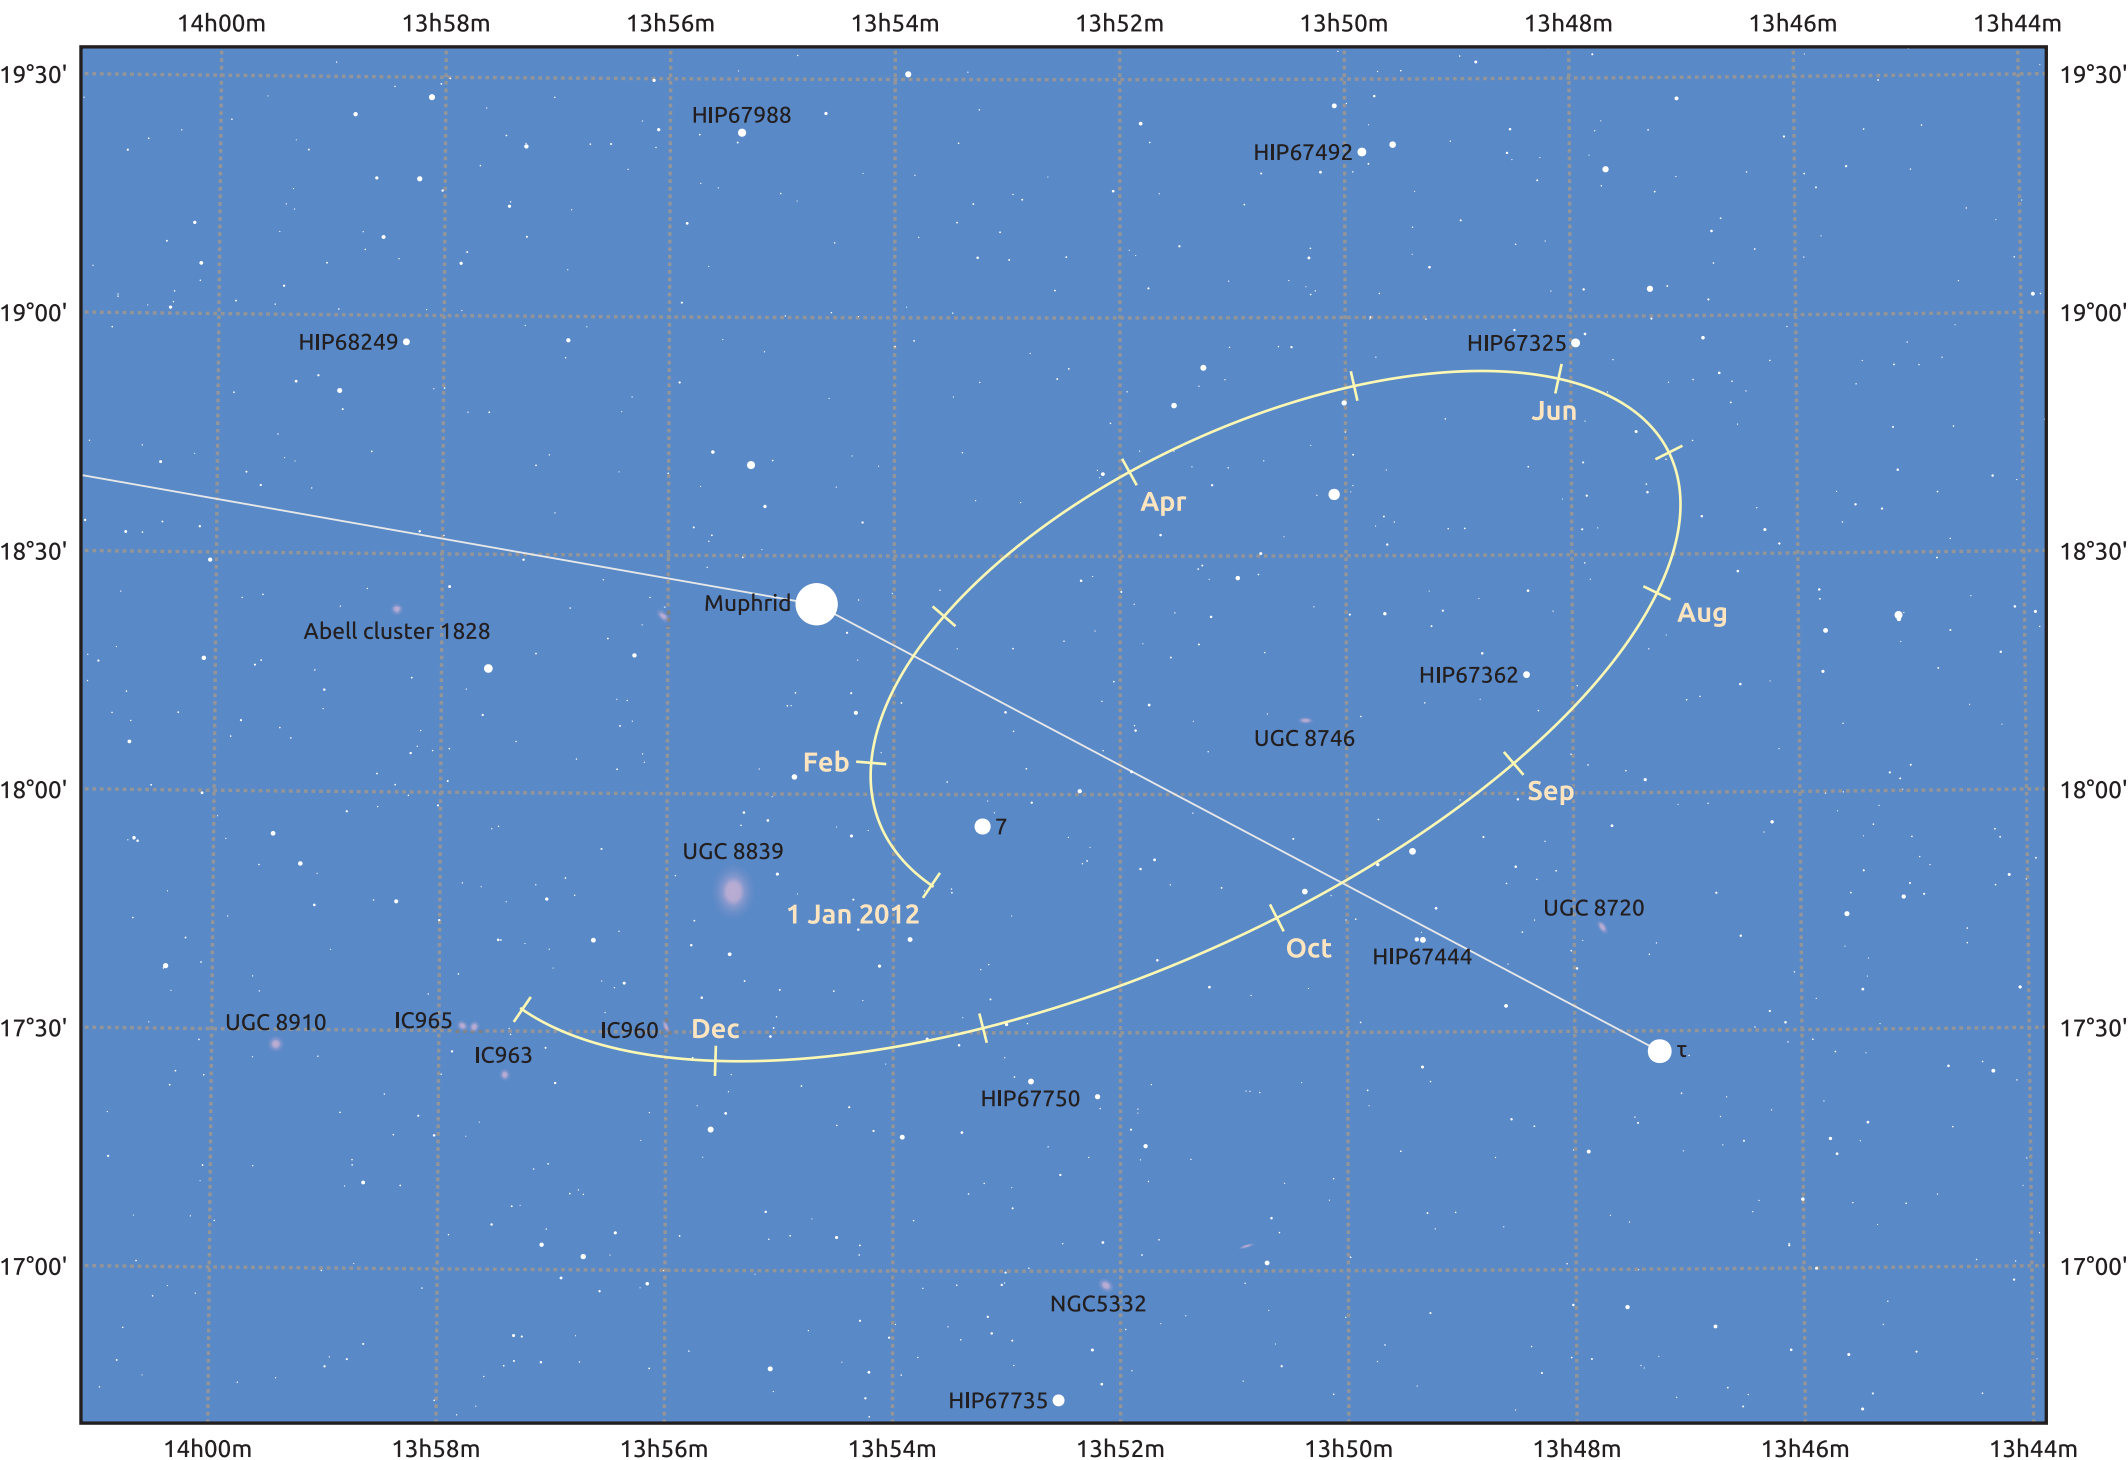

# The path of Haumea in 2012

© Dominic Ford 2011–2025. Date markers placed at midnight UTC. Downloaded from <https://in-the-sky.org>

— Ecliptic Plane

Date	Mag
2012 Jan 1	17.4
2012 Apr 1	17.3
2012 Jul 1	17.4
2012 Oct 1	17.4
2013 Jan 1	17.4