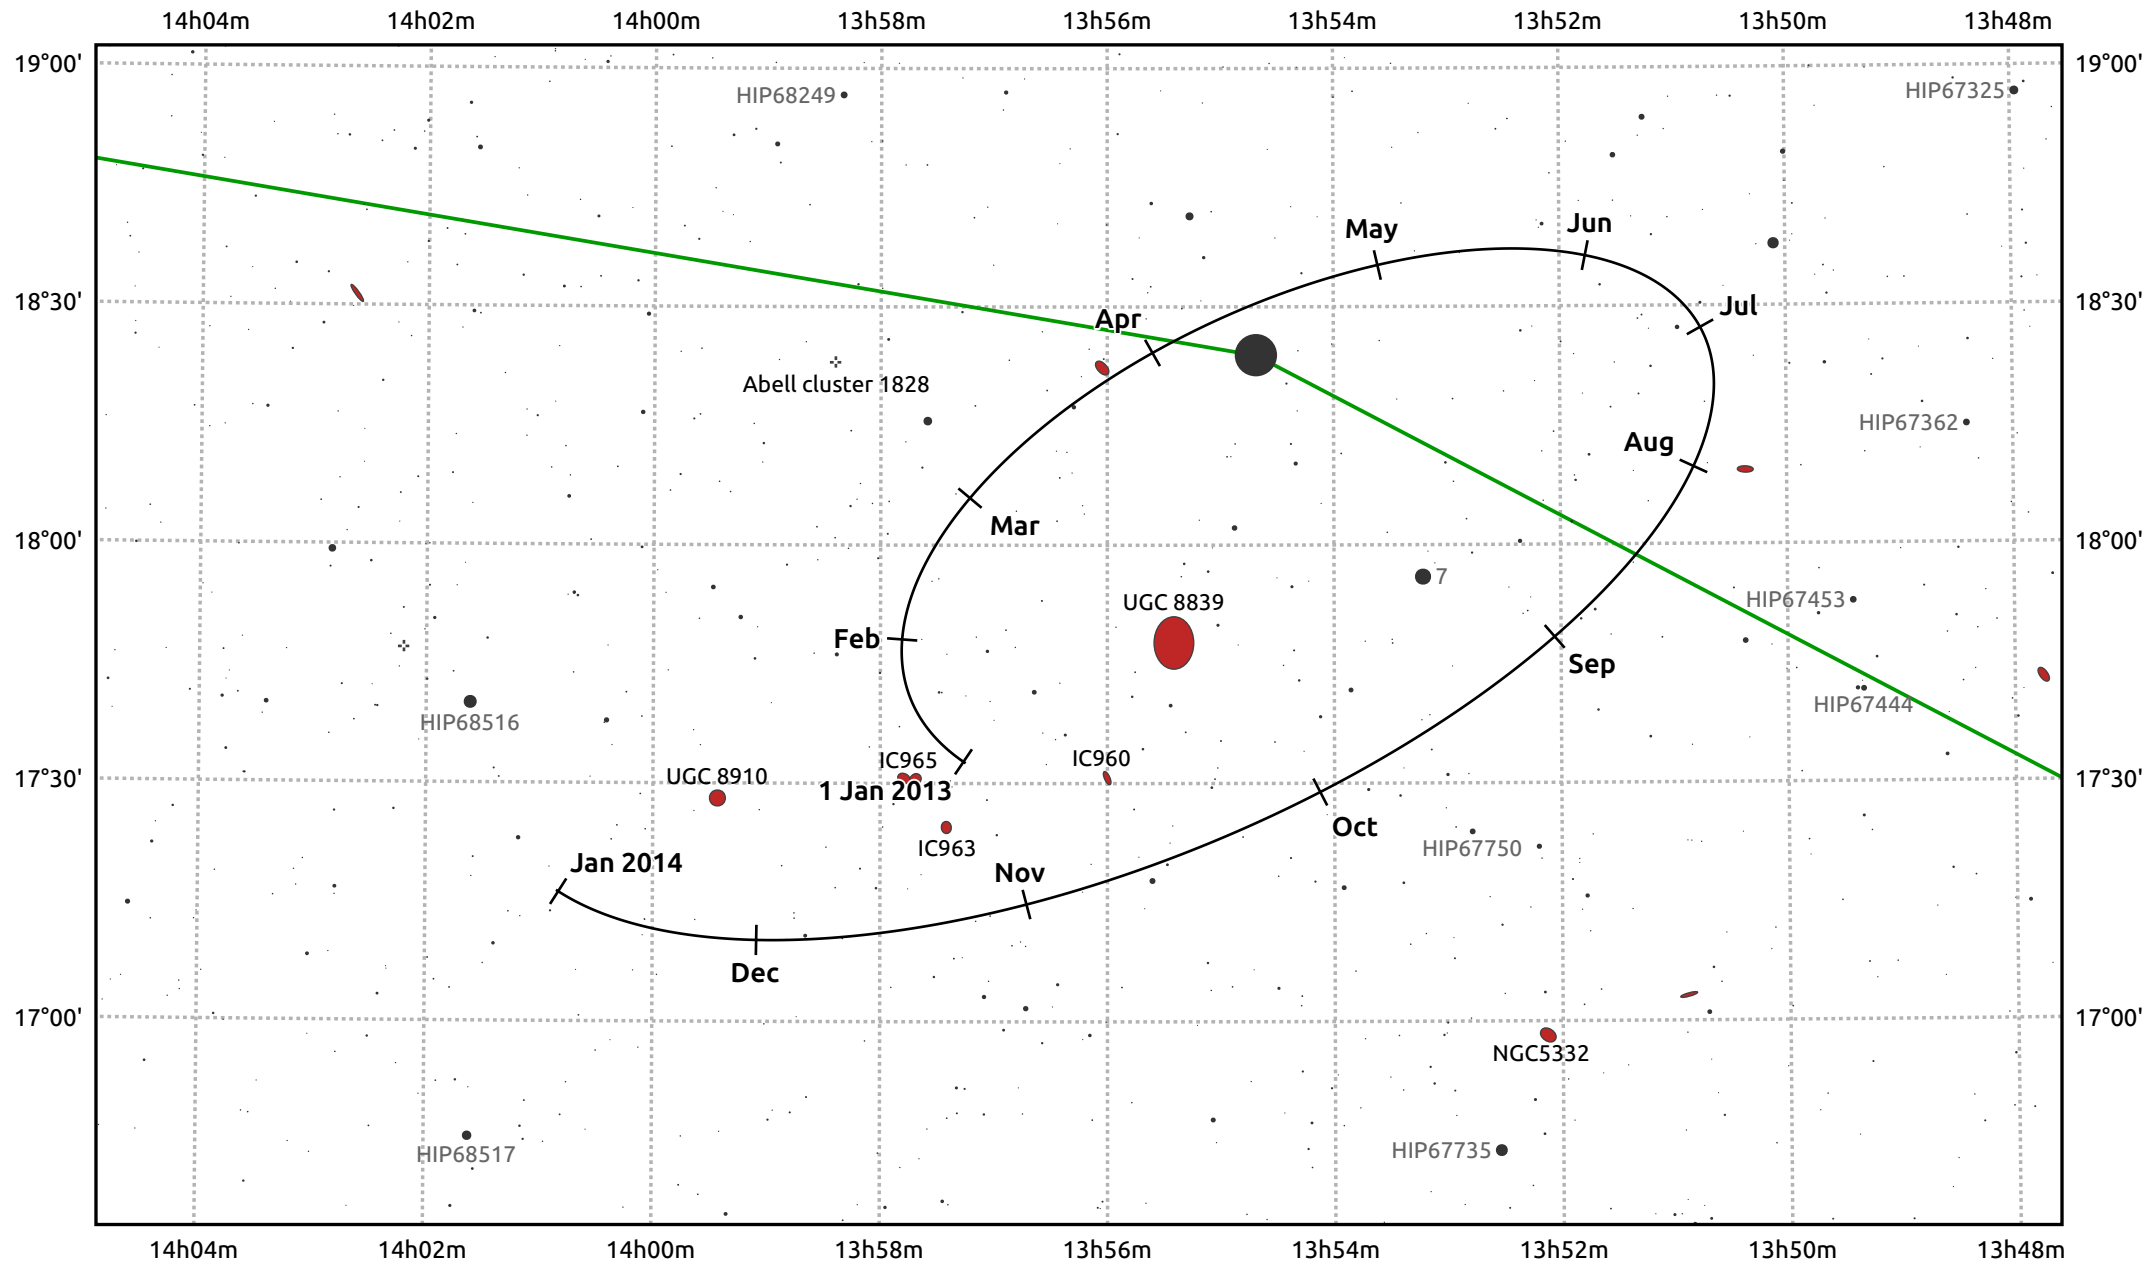

The path of Haumea in 2013

© Dominic Ford 2011–2025. Date markers placed at midnight UTC. Downloaded from <https://in-the-sky.org>

— Ecliptic Plane

Date	Mag
2013 Jan 1	17.4
2013 Apr 1	17.3
2013 Jul 1	17.4
2013 Oct 1	17.4
2014 Jan 1	17.4