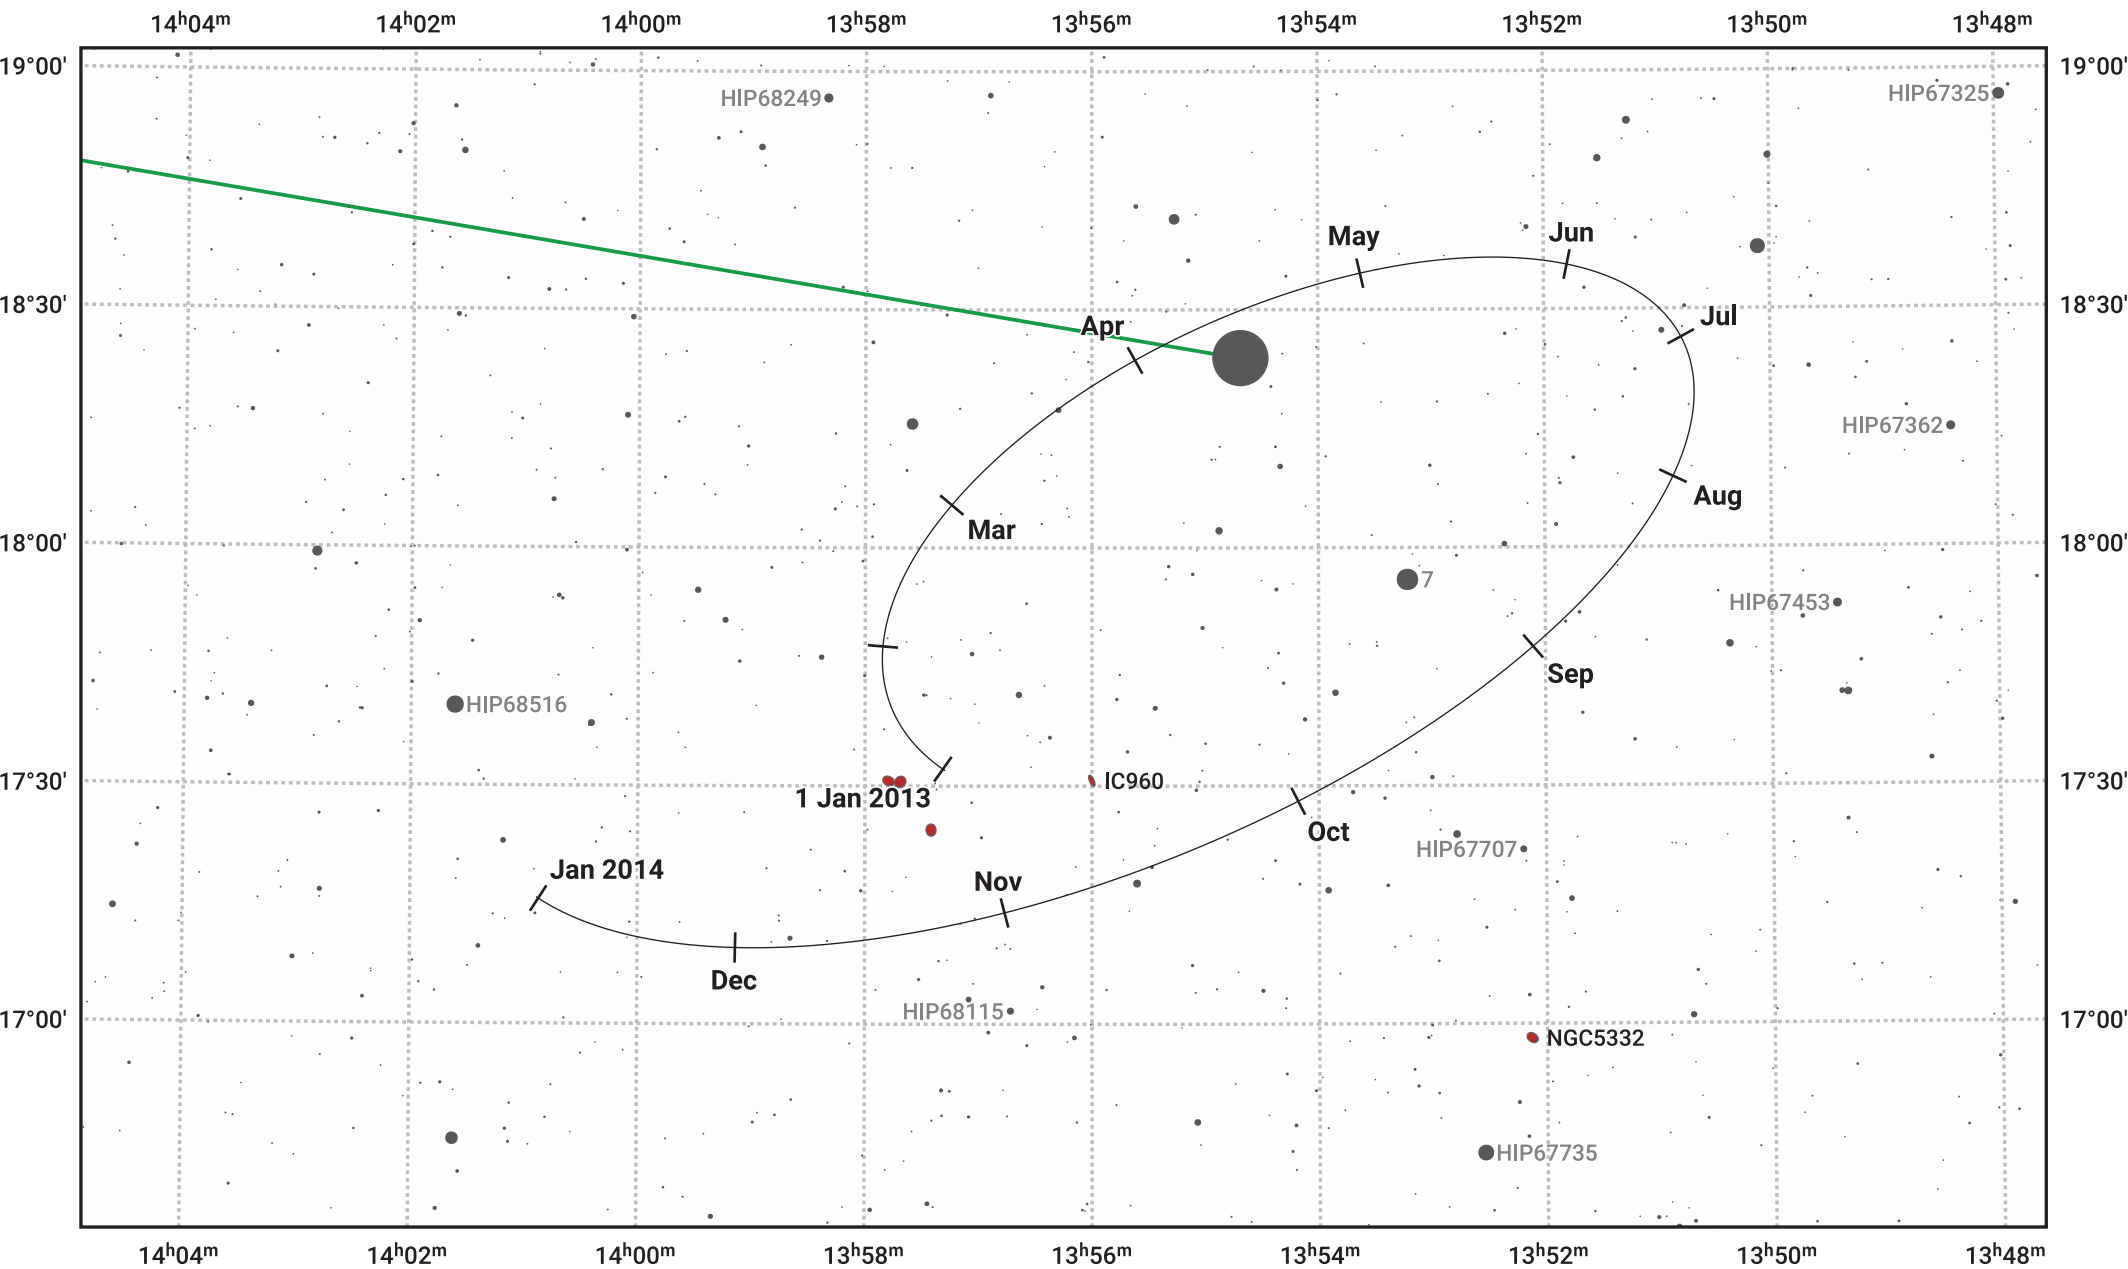

The path of Haumea in 2013

© Dominic Ford 2011–2024. Date markers placed at midnight UTC. Downloaded from <https://in-the-sky.org>

— Ecliptic Plane

Date	Mag
2013 Jan 1	17.4
2013 Apr 1	17.3
2013 Jul 1	17.4
2013 Oct 1	17.4
2014 Jan 1	17.4