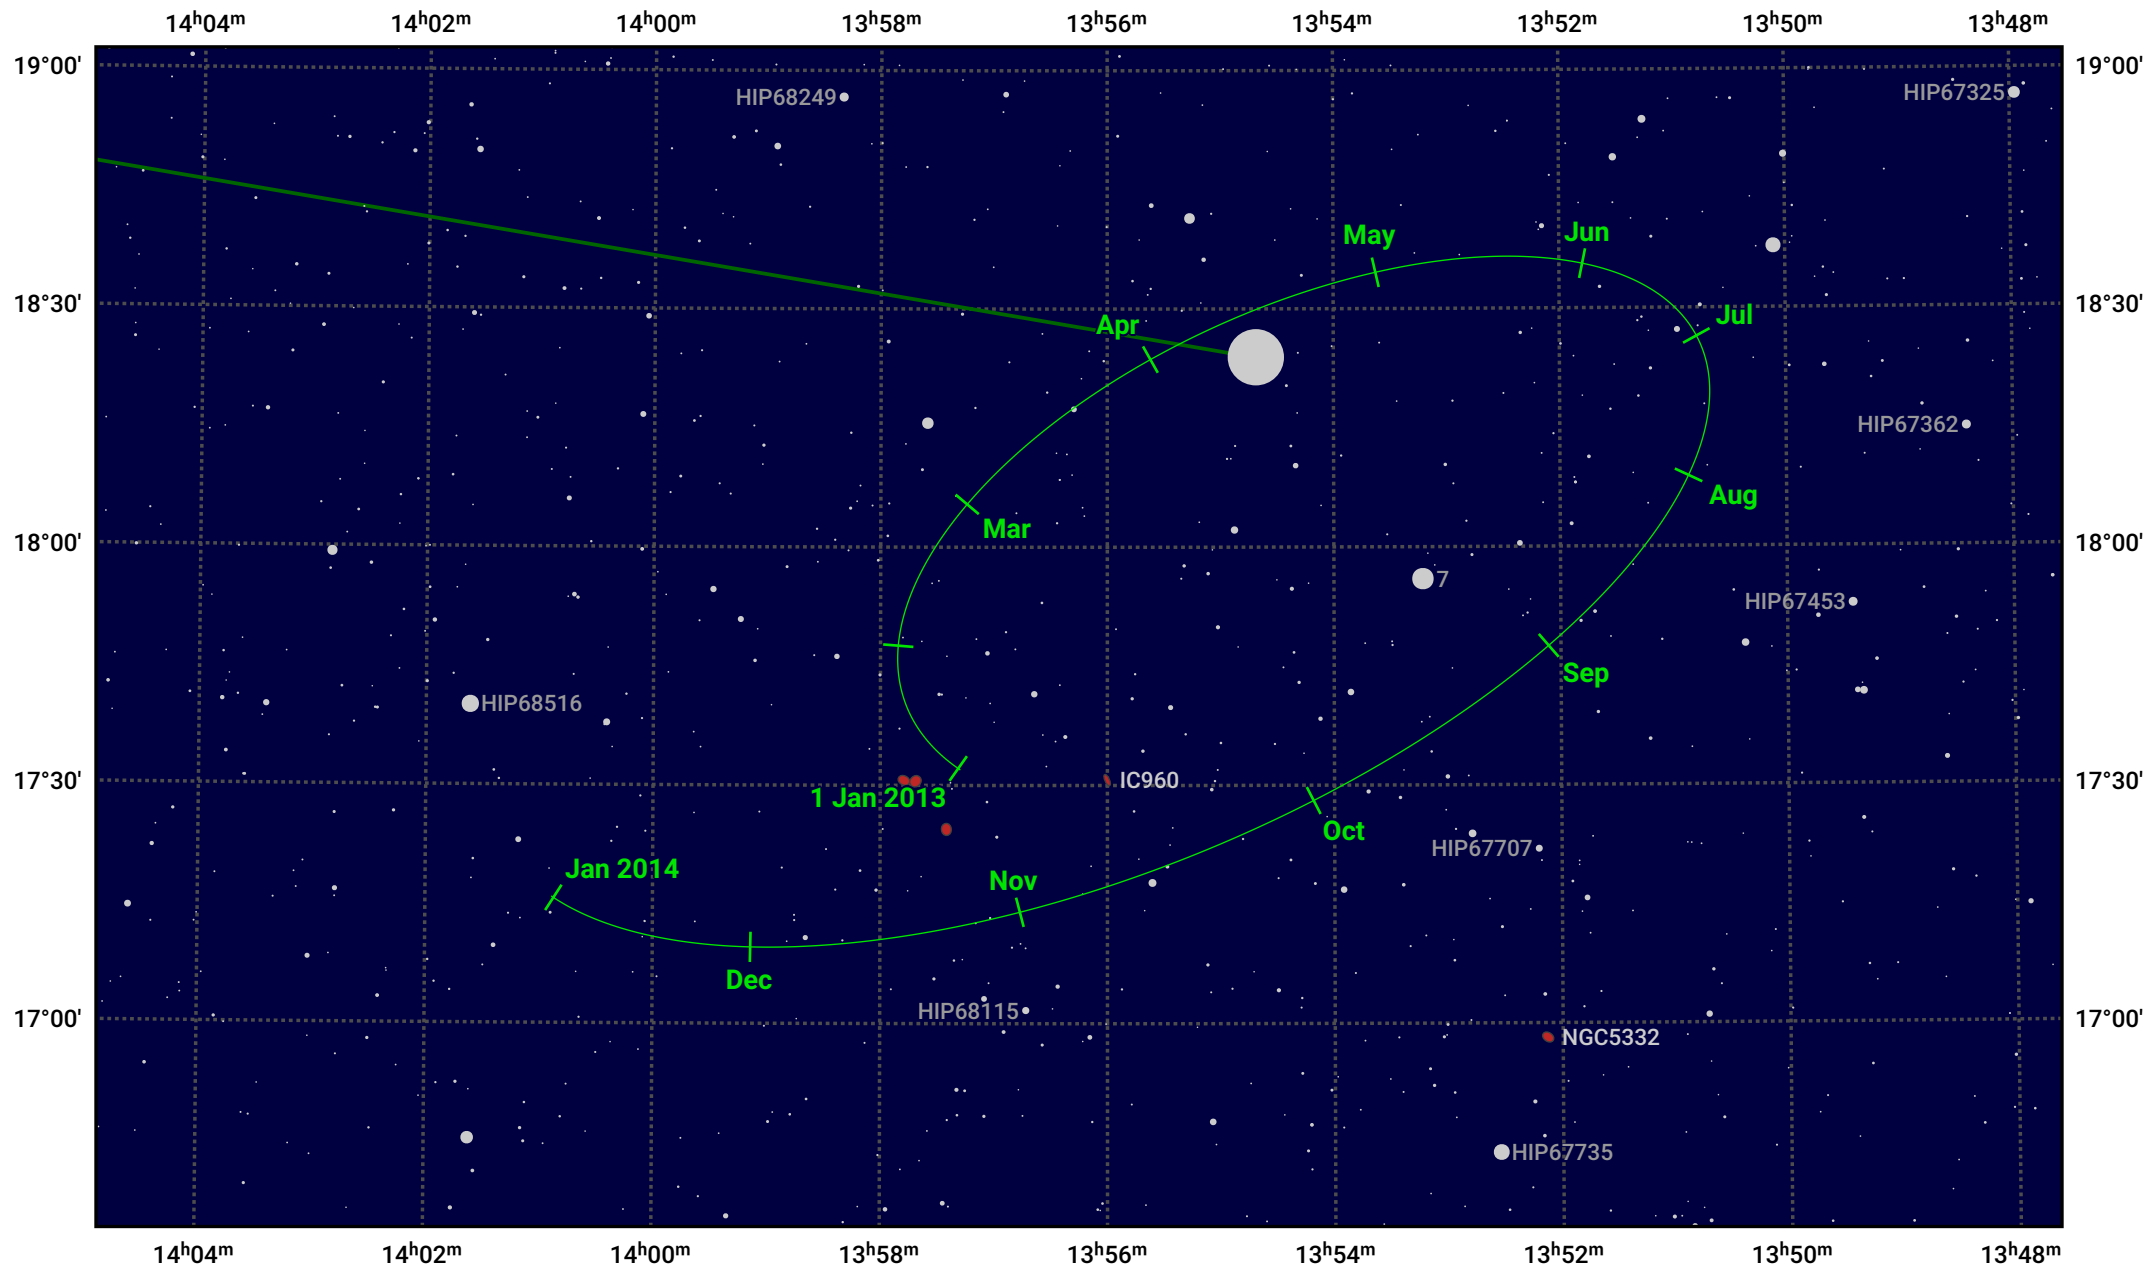

The path of Haumea in 2013

© Dominic Ford 2011–2024. Date markers placed at midnight UTC. Downloaded from <https://in-the-sky.org>

Magnitude scale:

— Ecliptic Plane

Date	Mag
2013 Jan 1	17.4
2013 Apr 1	17.3
2013 Jul 1	17.4
2013 Oct 1	17.4
2014 Jan 1	17.4