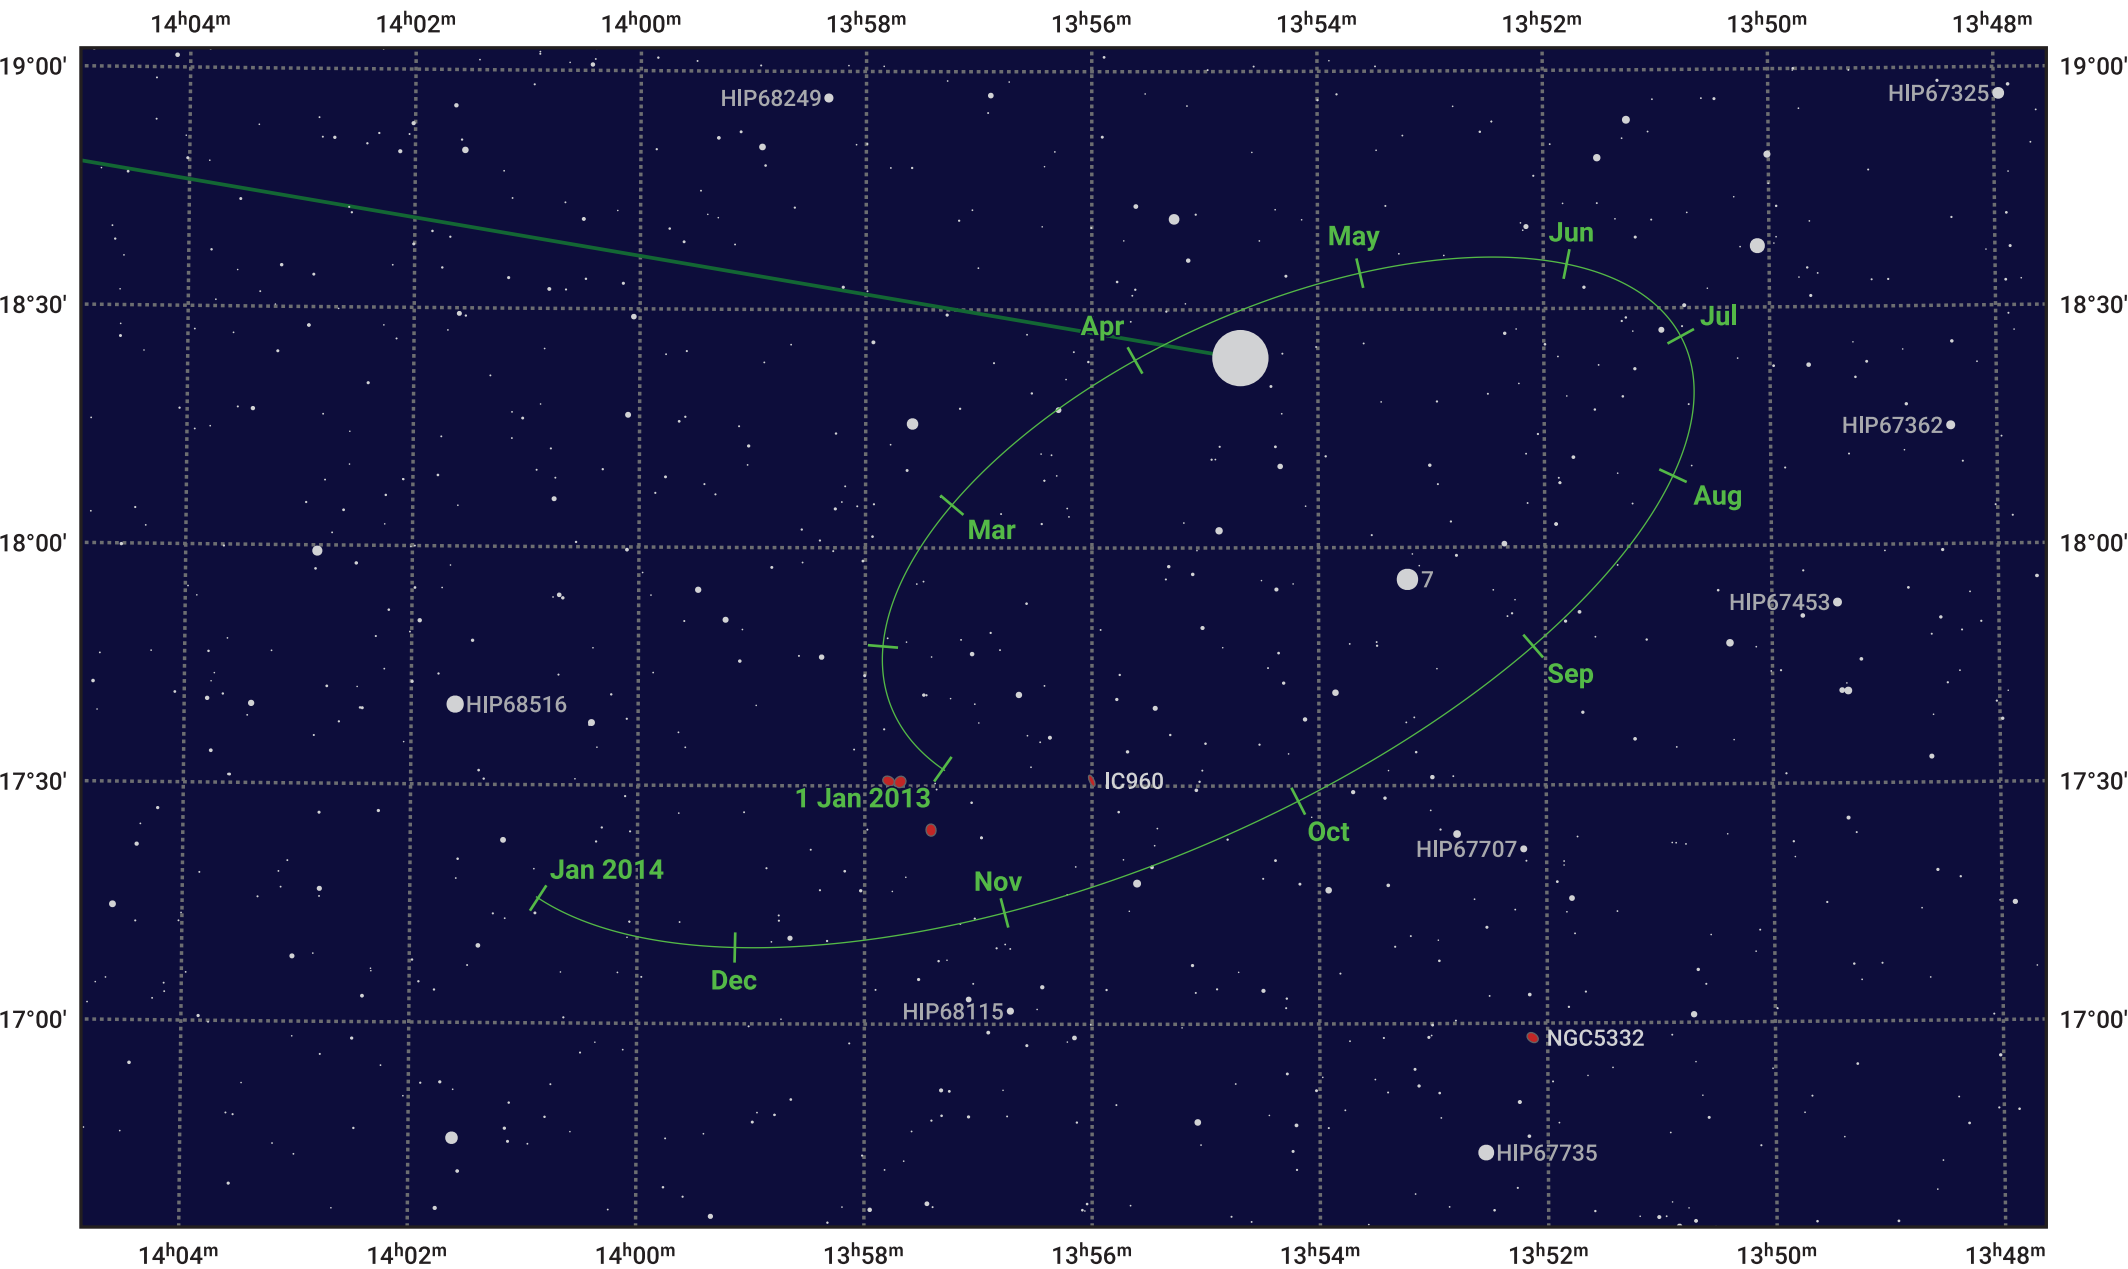

# The path of Haumea in 2013

© Dominic Ford 2011–2024. Date markers placed at midnight UTC. Downloaded from <https://in-the-sky.org>

Ecliptic Plane

Date	Mag
2013 Jan 1	17.4
2013 Apr 1	17.3
2013 Jul 1	17.4
2013 Oct 1	17.4
2014 Jan 1	17.4