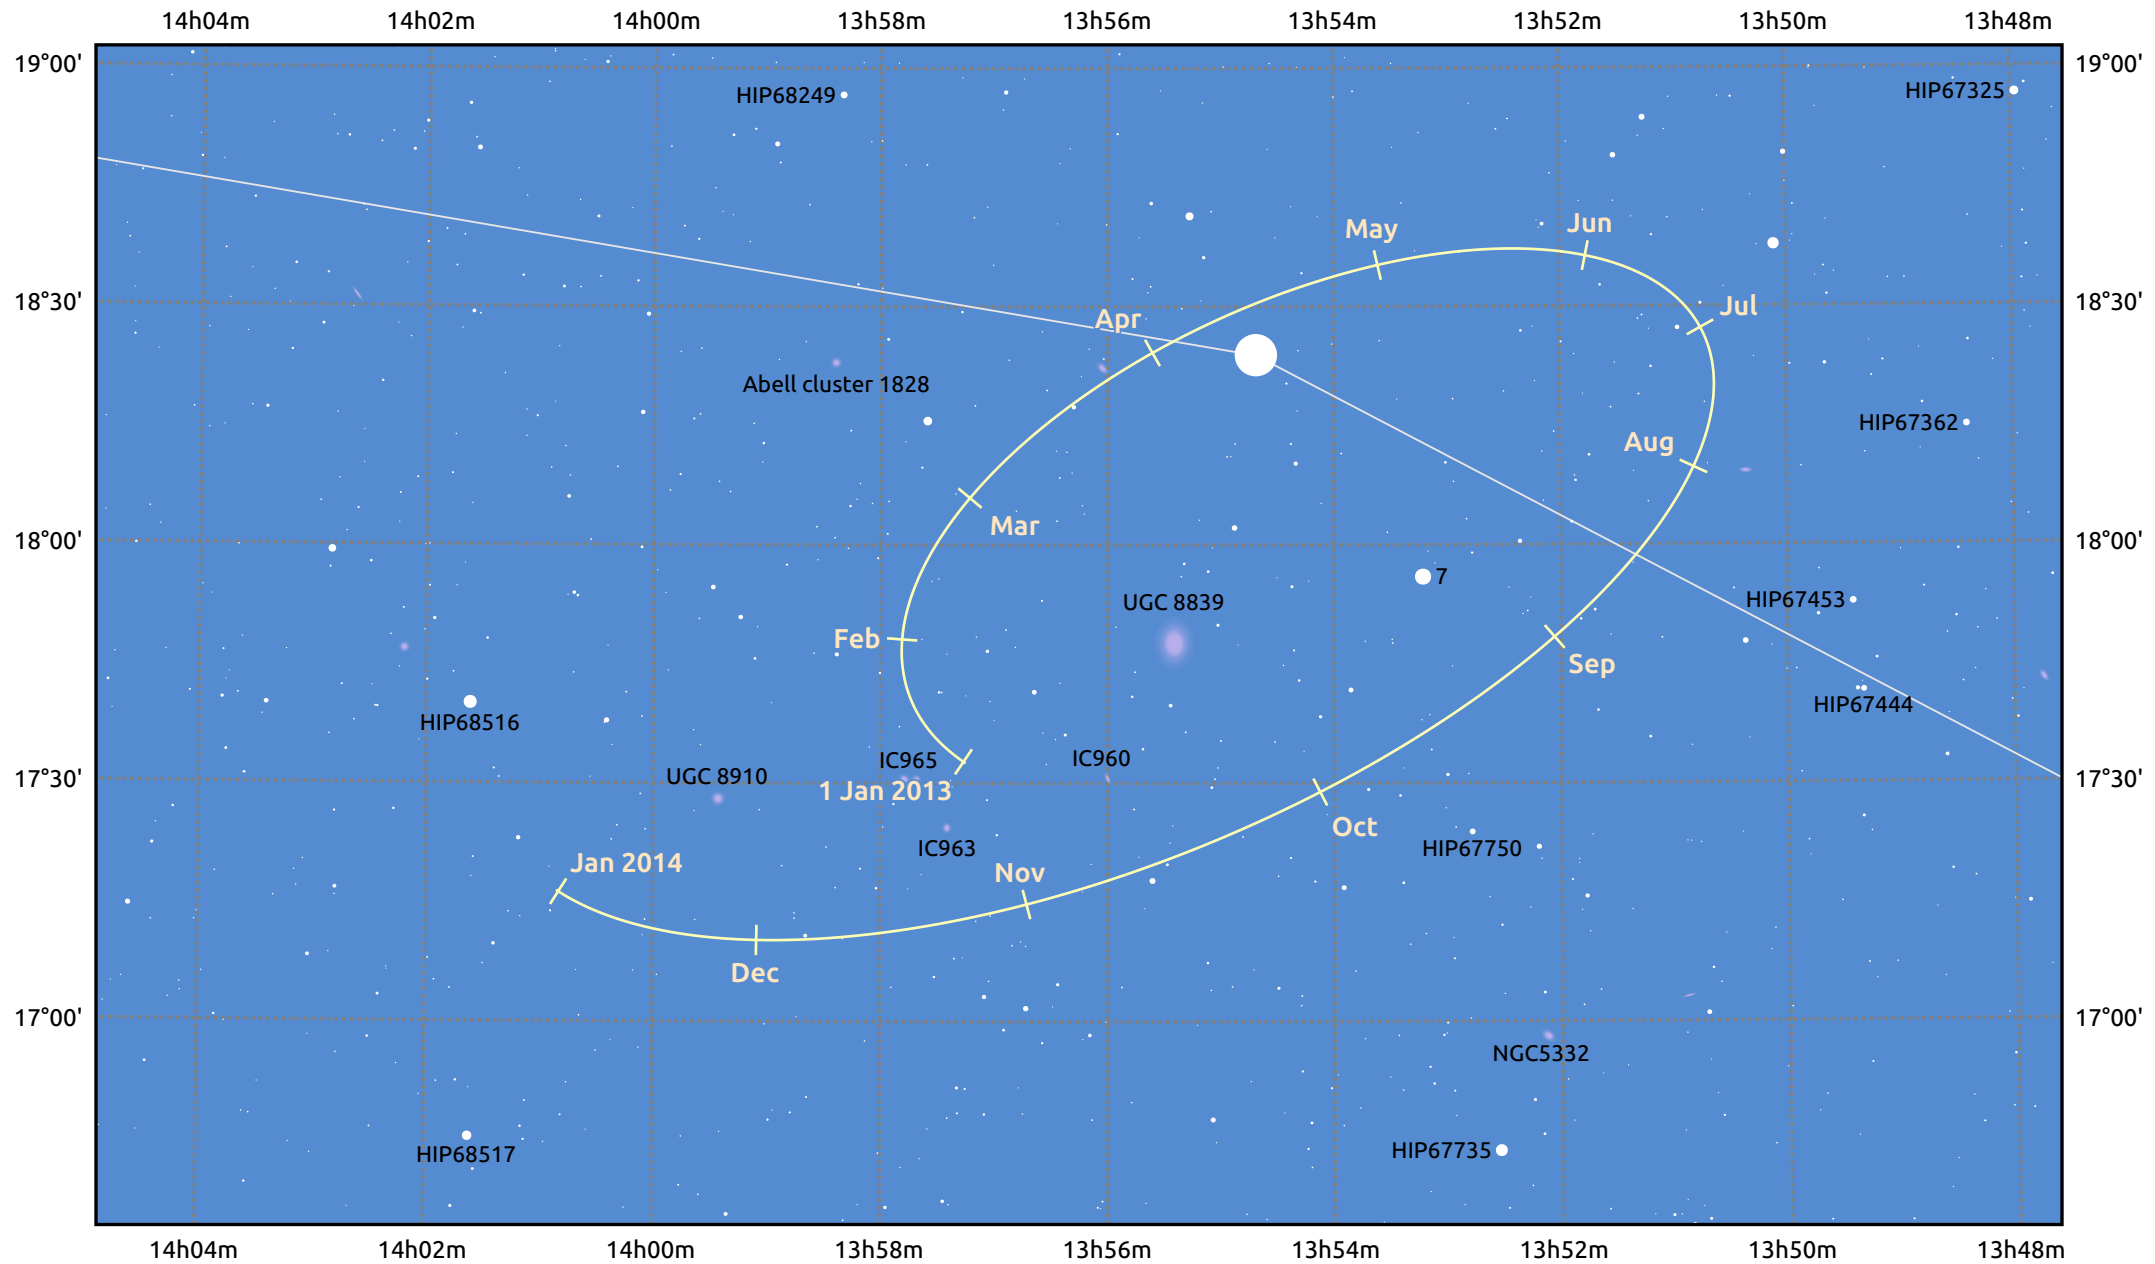

The path of Haumea in 2013

© Dominic Ford 2011–2025. Date markers placed at midnight UTC. Downloaded from <https://in-the-sky.org>

— Ecliptic Plane

Date	Mag
2013 Jan 1	17.4
2013 Apr 1	17.3
2013 Jul 1	17.4
2013 Oct 1	17.4
2014 Jan 1	17.4