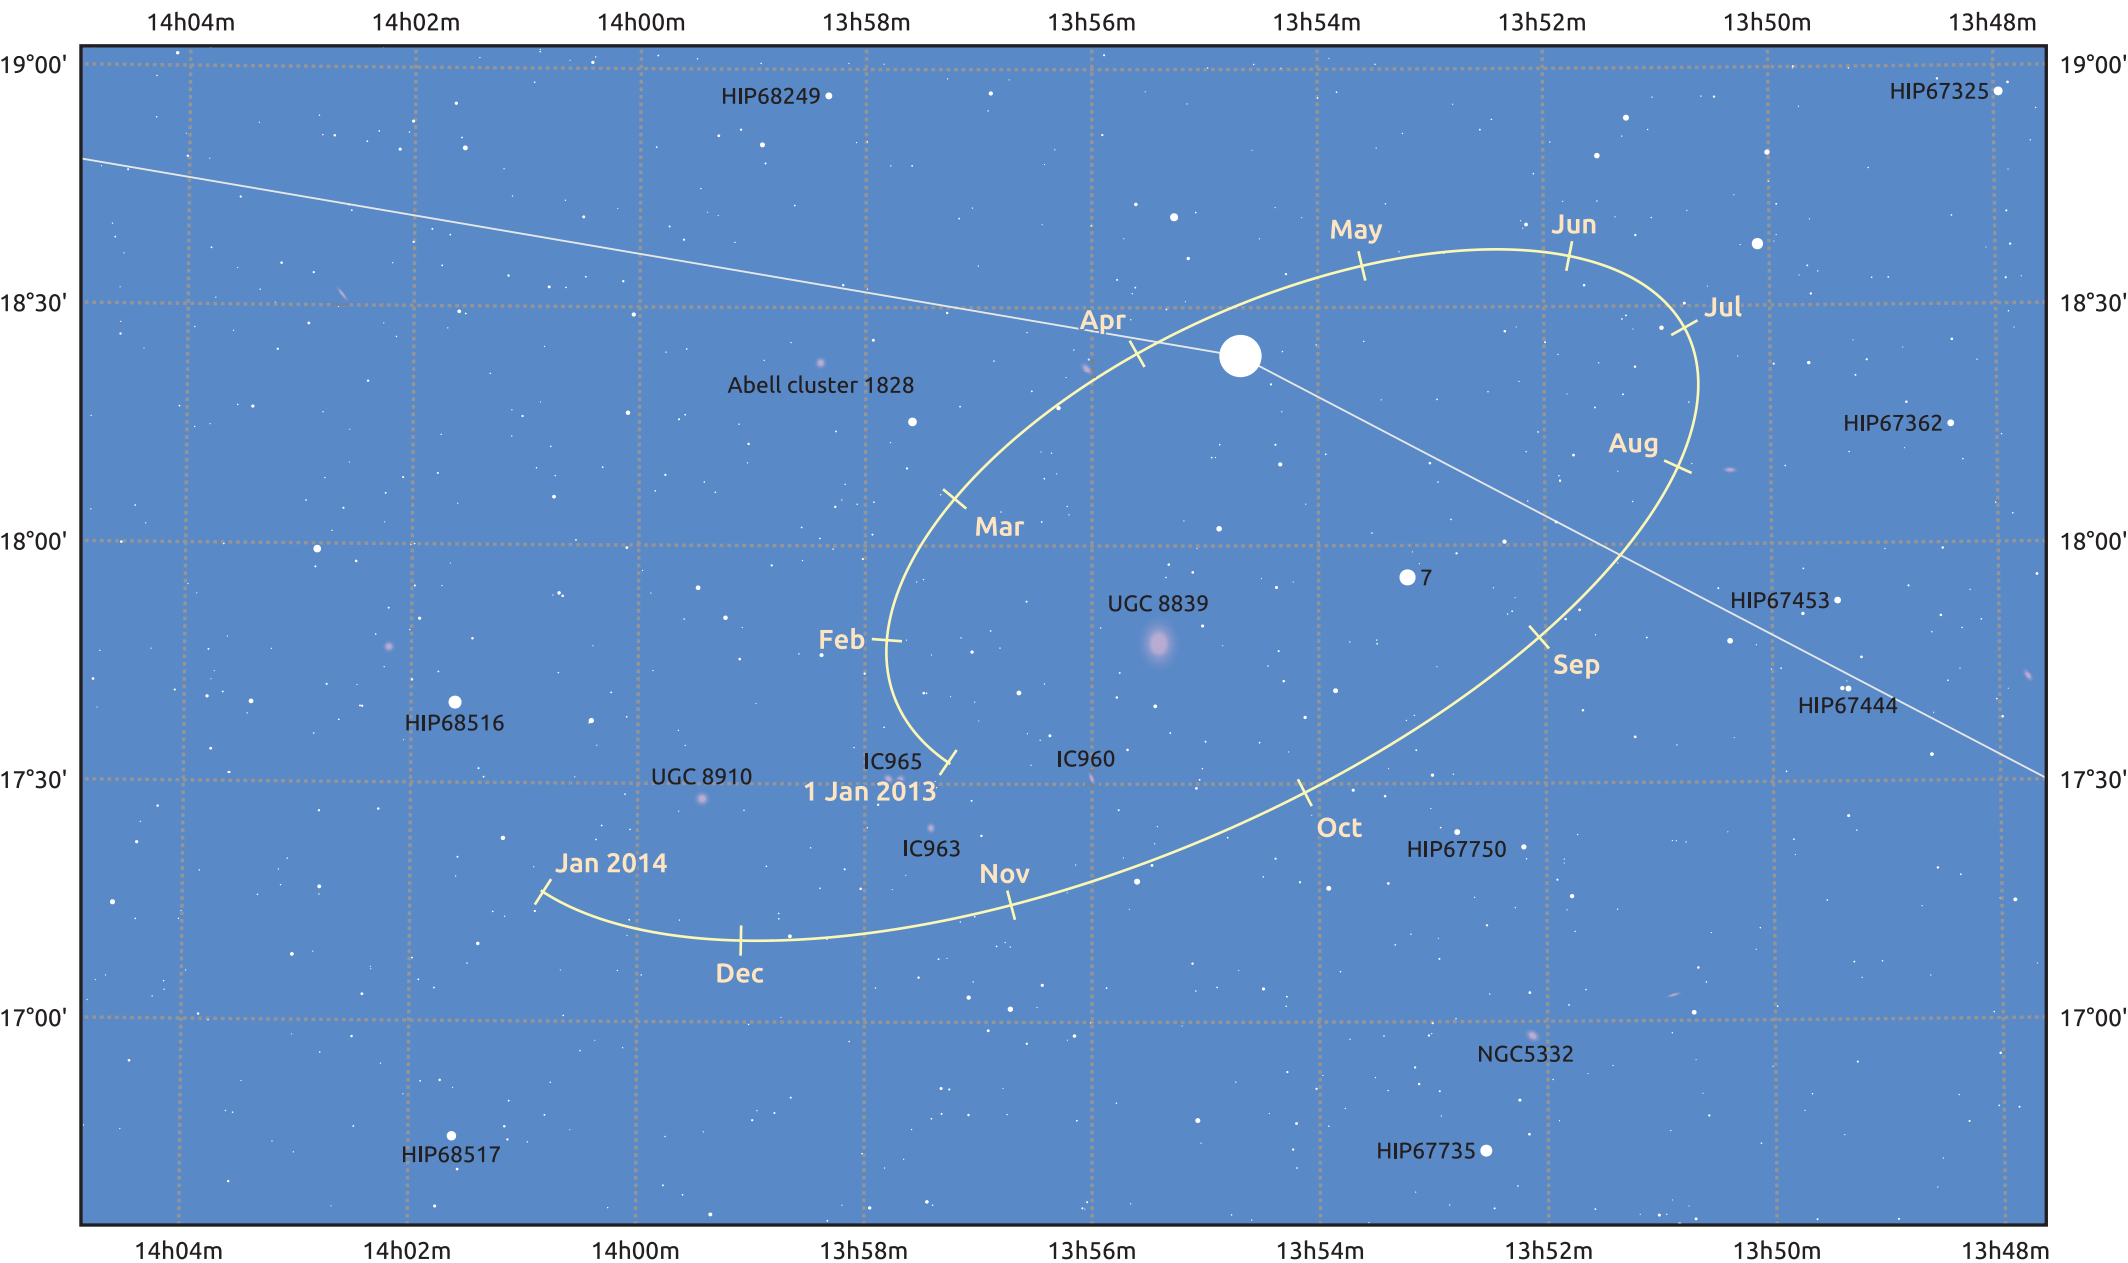

# The path of Haumea in 2013

© Dominic Ford 2011–2025. Date markers placed at midnight UTC. Downloaded from <https://in-the-sky.org>

— Ecliptic Plane

Date	Mag
2013 Jan 1	17.4
2013 Apr 1	17.3
2013 Jul 1	17.4
2013 Oct 1	17.4
2014 Jan 1	17.4