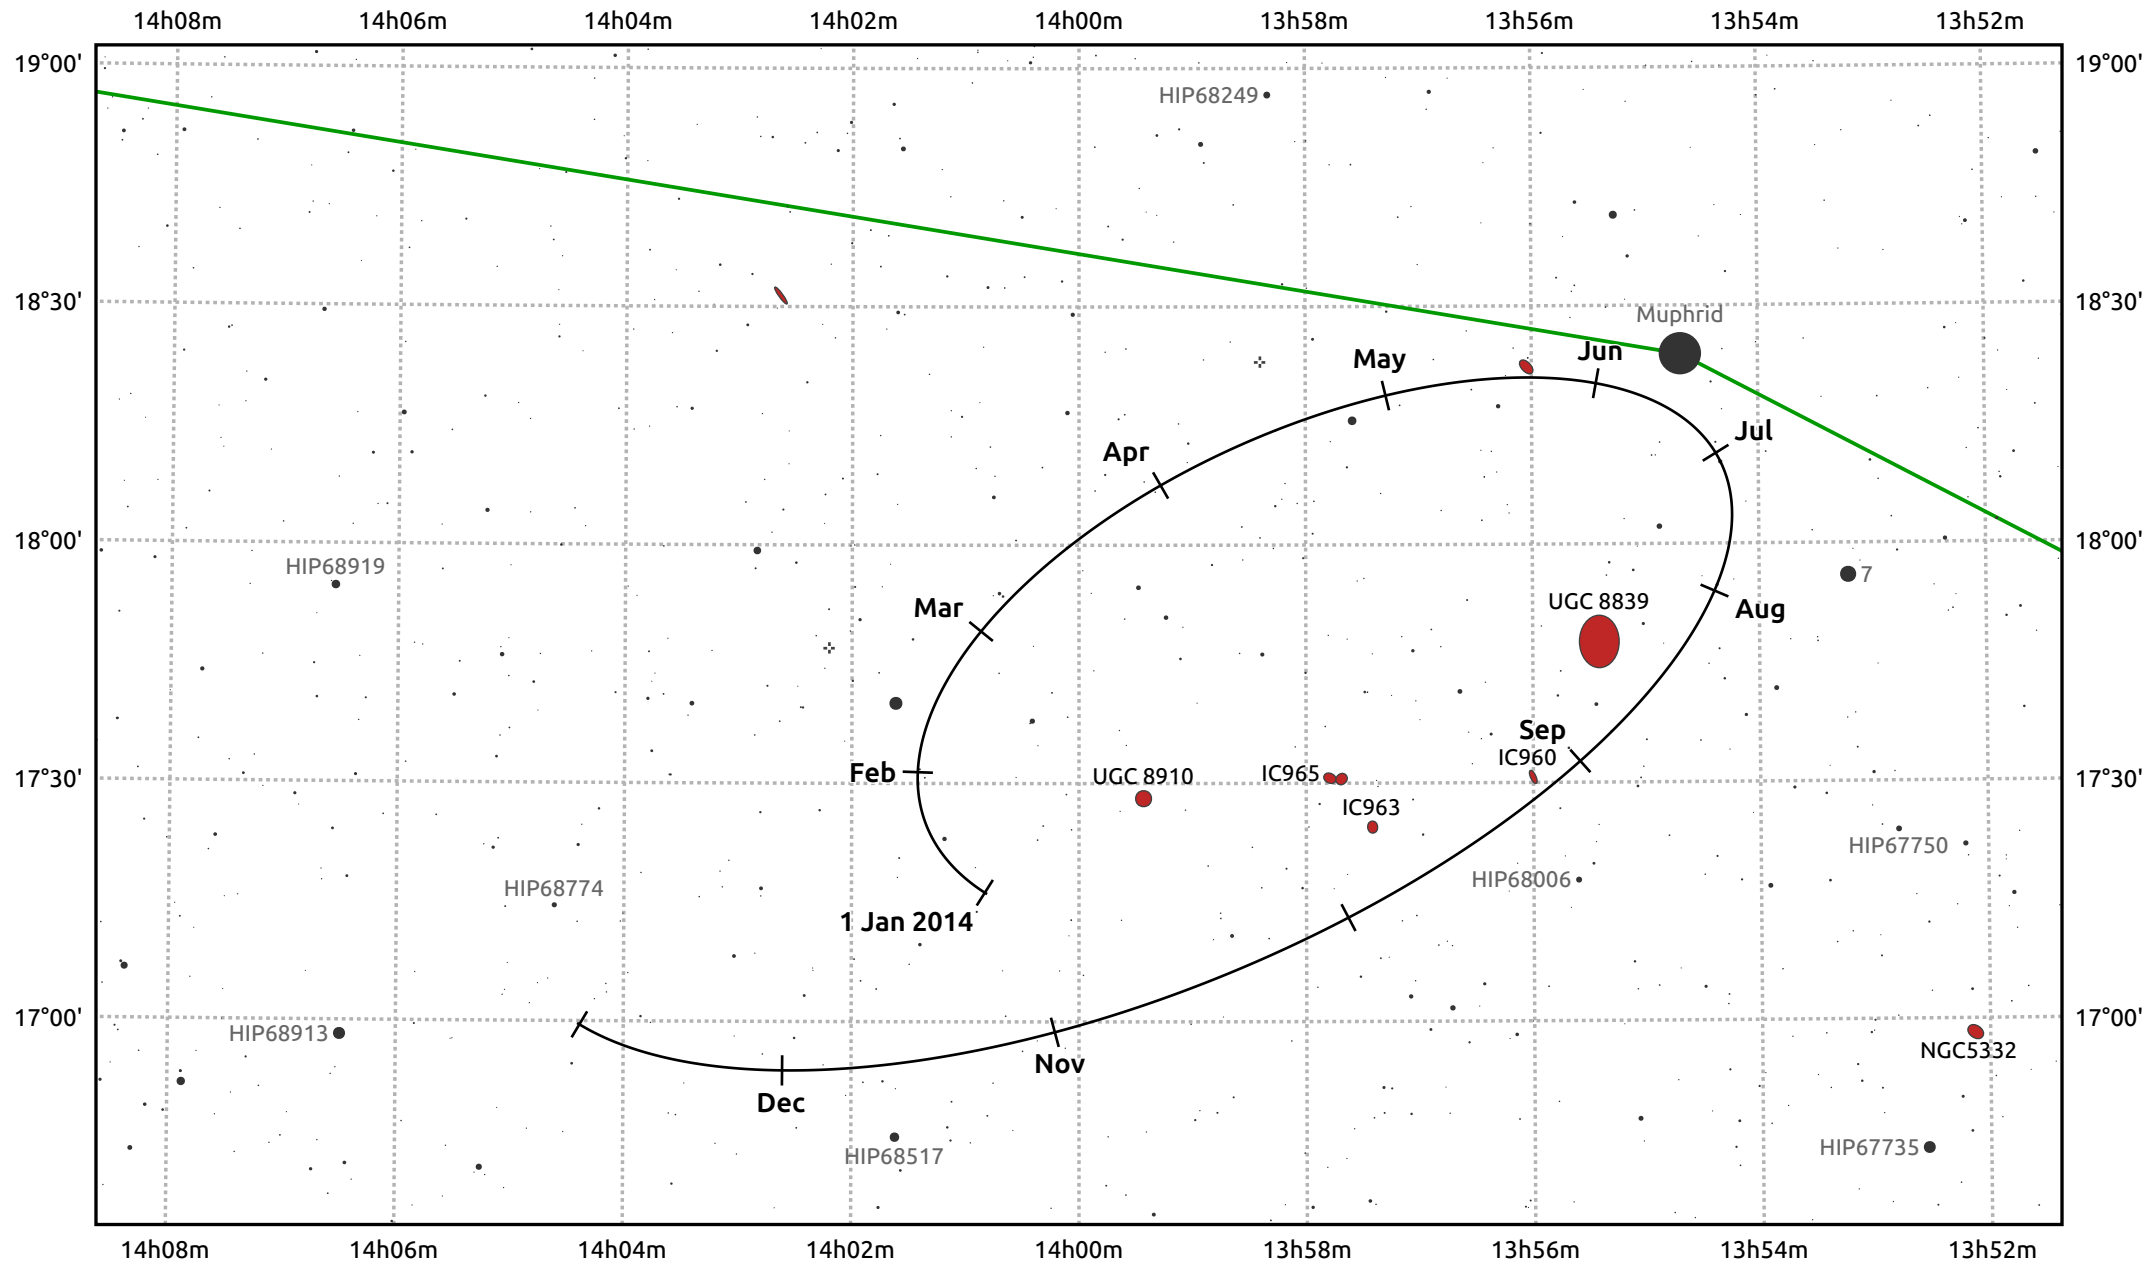

The path of Haumea in 2014

© Dominic Ford 2011–2025. Date markers placed at midnight UTC. Downloaded from <https://in-the-sky.org>

— Ecliptic Plane

Date	Mag
2014 Jan 1	17.4
2014 Apr 1	17.3
2014 Jul 1	17.4
2014 Oct 1	17.4
2015 Jan 1	17.4