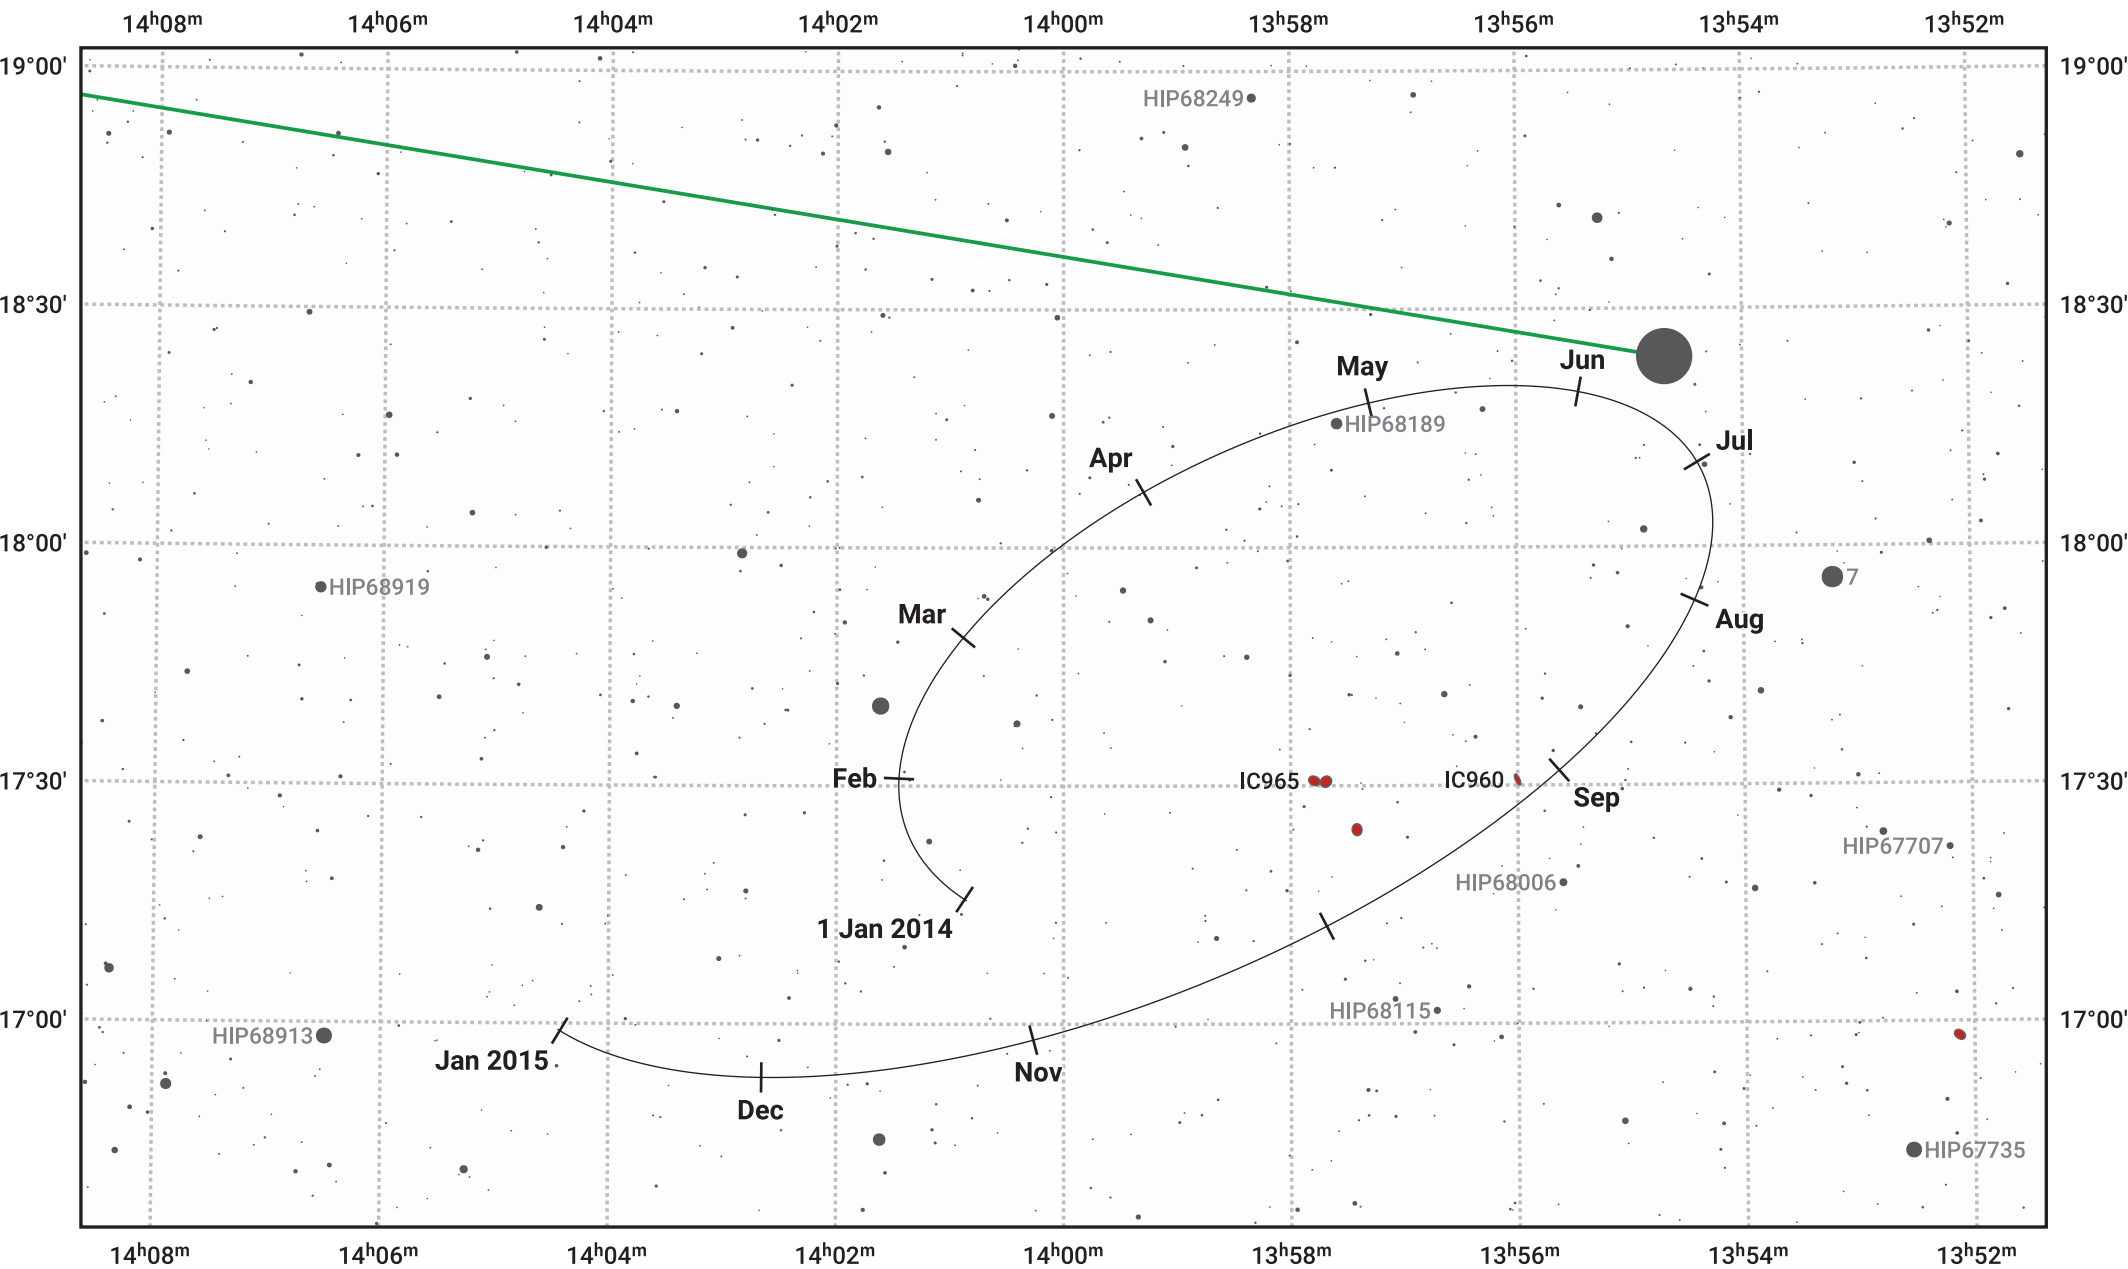

# The path of Haumea in 2014

© Dominic Ford 2011–2024. Date markers placed at midnight UTC. Downloaded from <https://in-the-sky.org>

— Ecliptic Plane

Date	Mag
2014 Jan 1	17.4
2014 Apr 1	17.3
2014 Jul 1	17.4
2014 Oct 1	17.4
2015 Jan 1	17.4