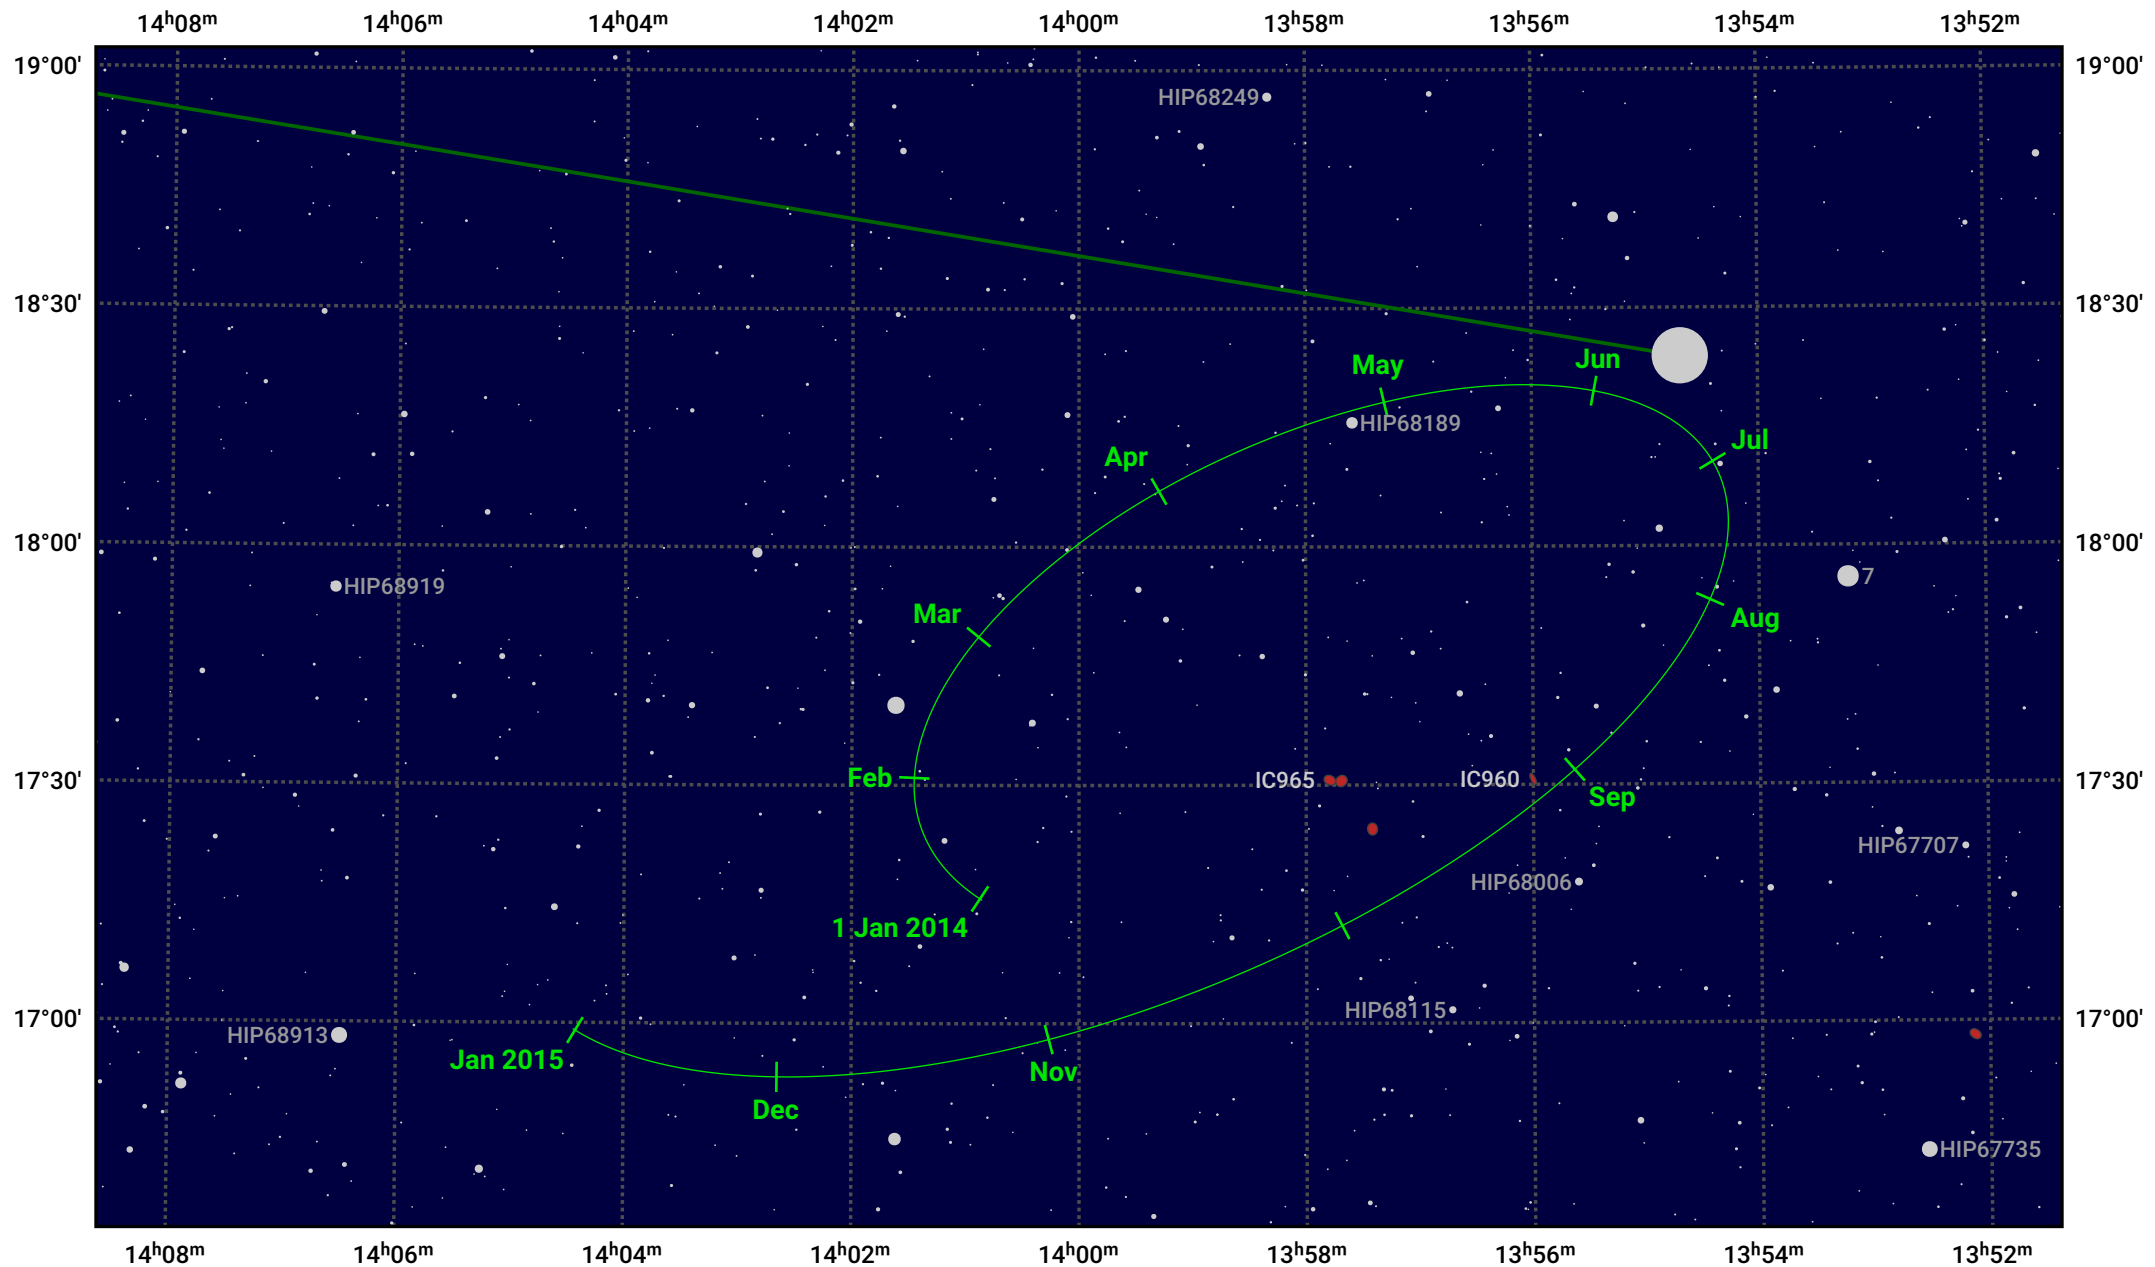

# The path of Haumea in 2014

© Dominic Ford 2011–2024. Date markers placed at midnight UTC. Downloaded from <https://in-the-sky.org>

Magnitude scale:

Ecliptic Plane

Date	Mag
2014 Jan 1	17.4
2014 Apr 1	17.3
2014 Jul 1	17.4
2014 Oct 1	17.4
2015 Jan 1	17.4