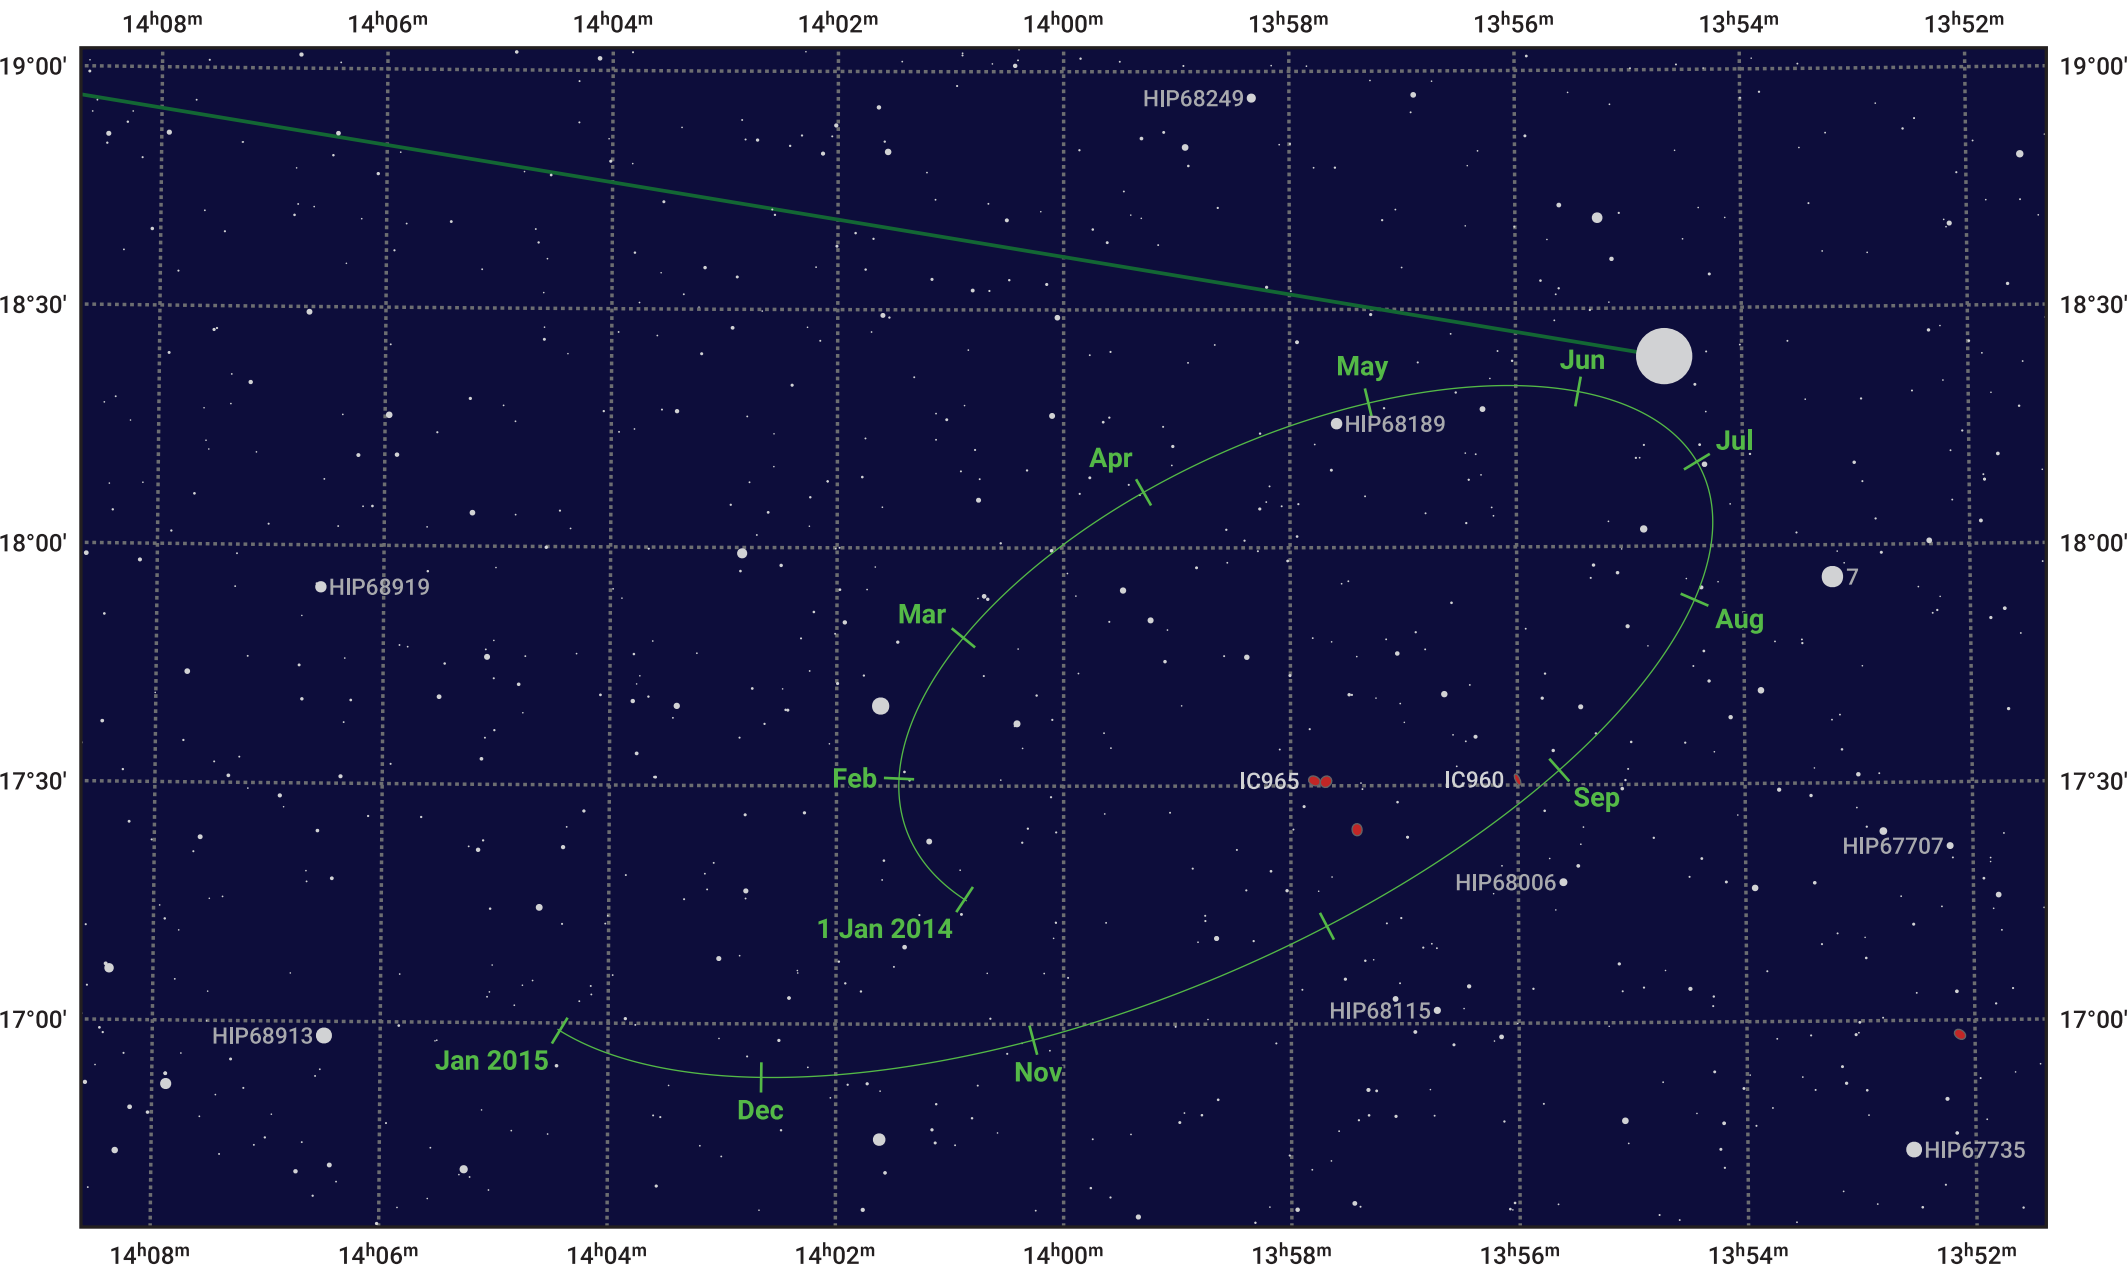

The path of Haumea in 2014

© Dominic Ford 2011–2024. Date markers placed at midnight UTC. Downloaded from <https://in-the-sky.org>

— Ecliptic Plane

Date	Mag
2014 Jan 1	17.4
2014 Apr 1	17.3
2014 Jul 1	17.4
2014 Oct 1	17.4
2015 Jan 1	17.4