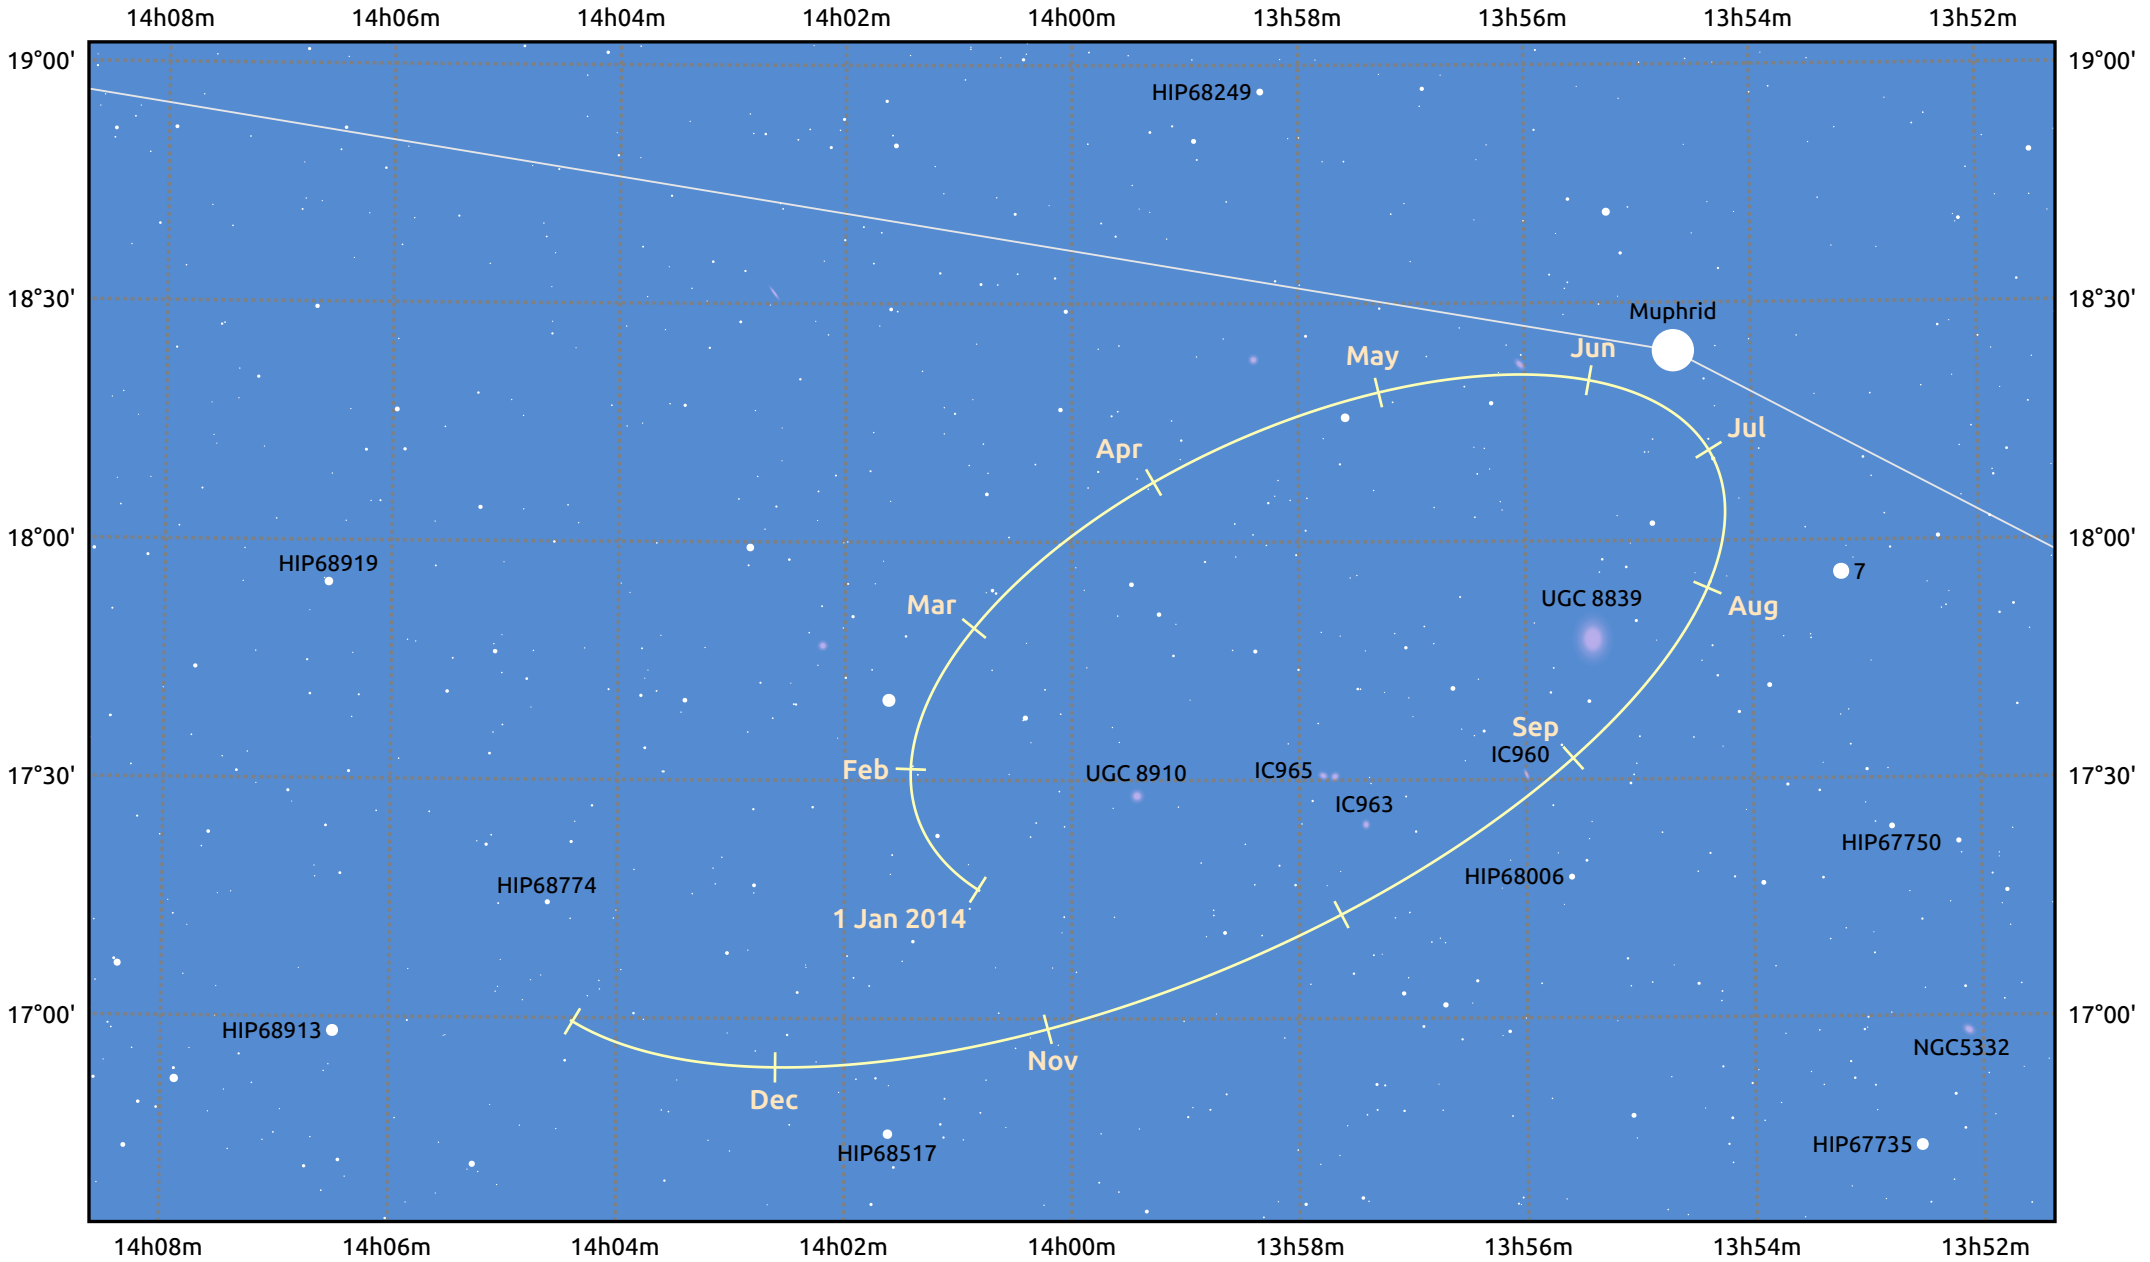

The path of Haumea in 2014

© Dominic Ford 2011–2025. Date markers placed at midnight UTC. Downloaded from <https://in-the-sky.org>

— Ecliptic Plane

Date	Mag
2014 Jan 1	17.4
2014 Apr 1	17.3
2014 Jul 1	17.4
2014 Oct 1	17.4
2015 Jan 1	17.4