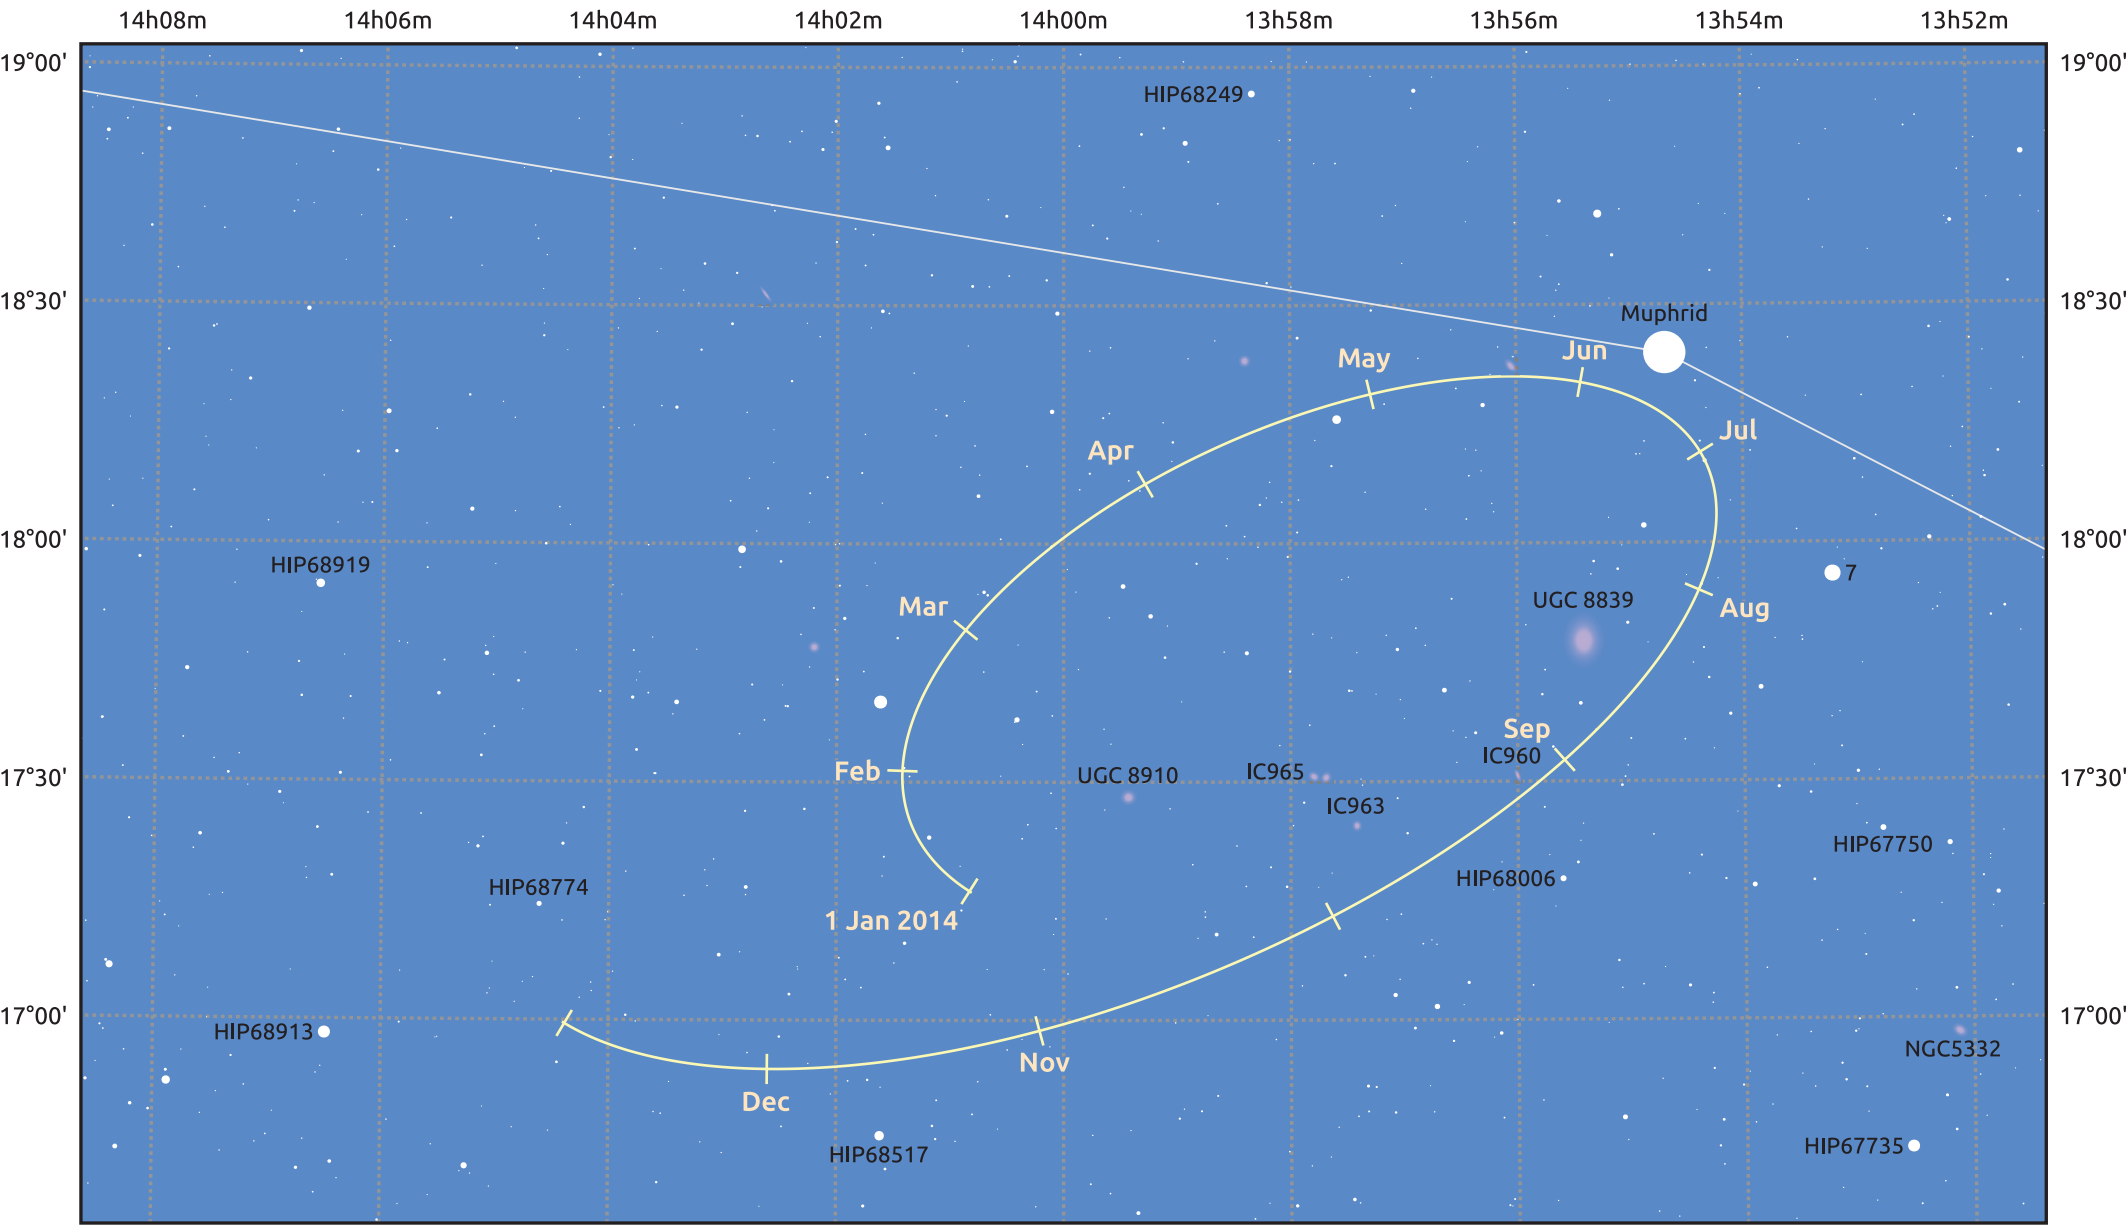

The path of Haumea in 2014

© Dominic Ford 2011–2025. Date markers placed at midnight UTC. Downloaded from <https://in-the-sky.org>

— Ecliptic Plane

Date	Mag
2014 Jan 1	17.4
2014 Apr 1	17.3
2014 Jul 1	17.4
2014 Oct 1	17.4
2015 Jan 1	17.4