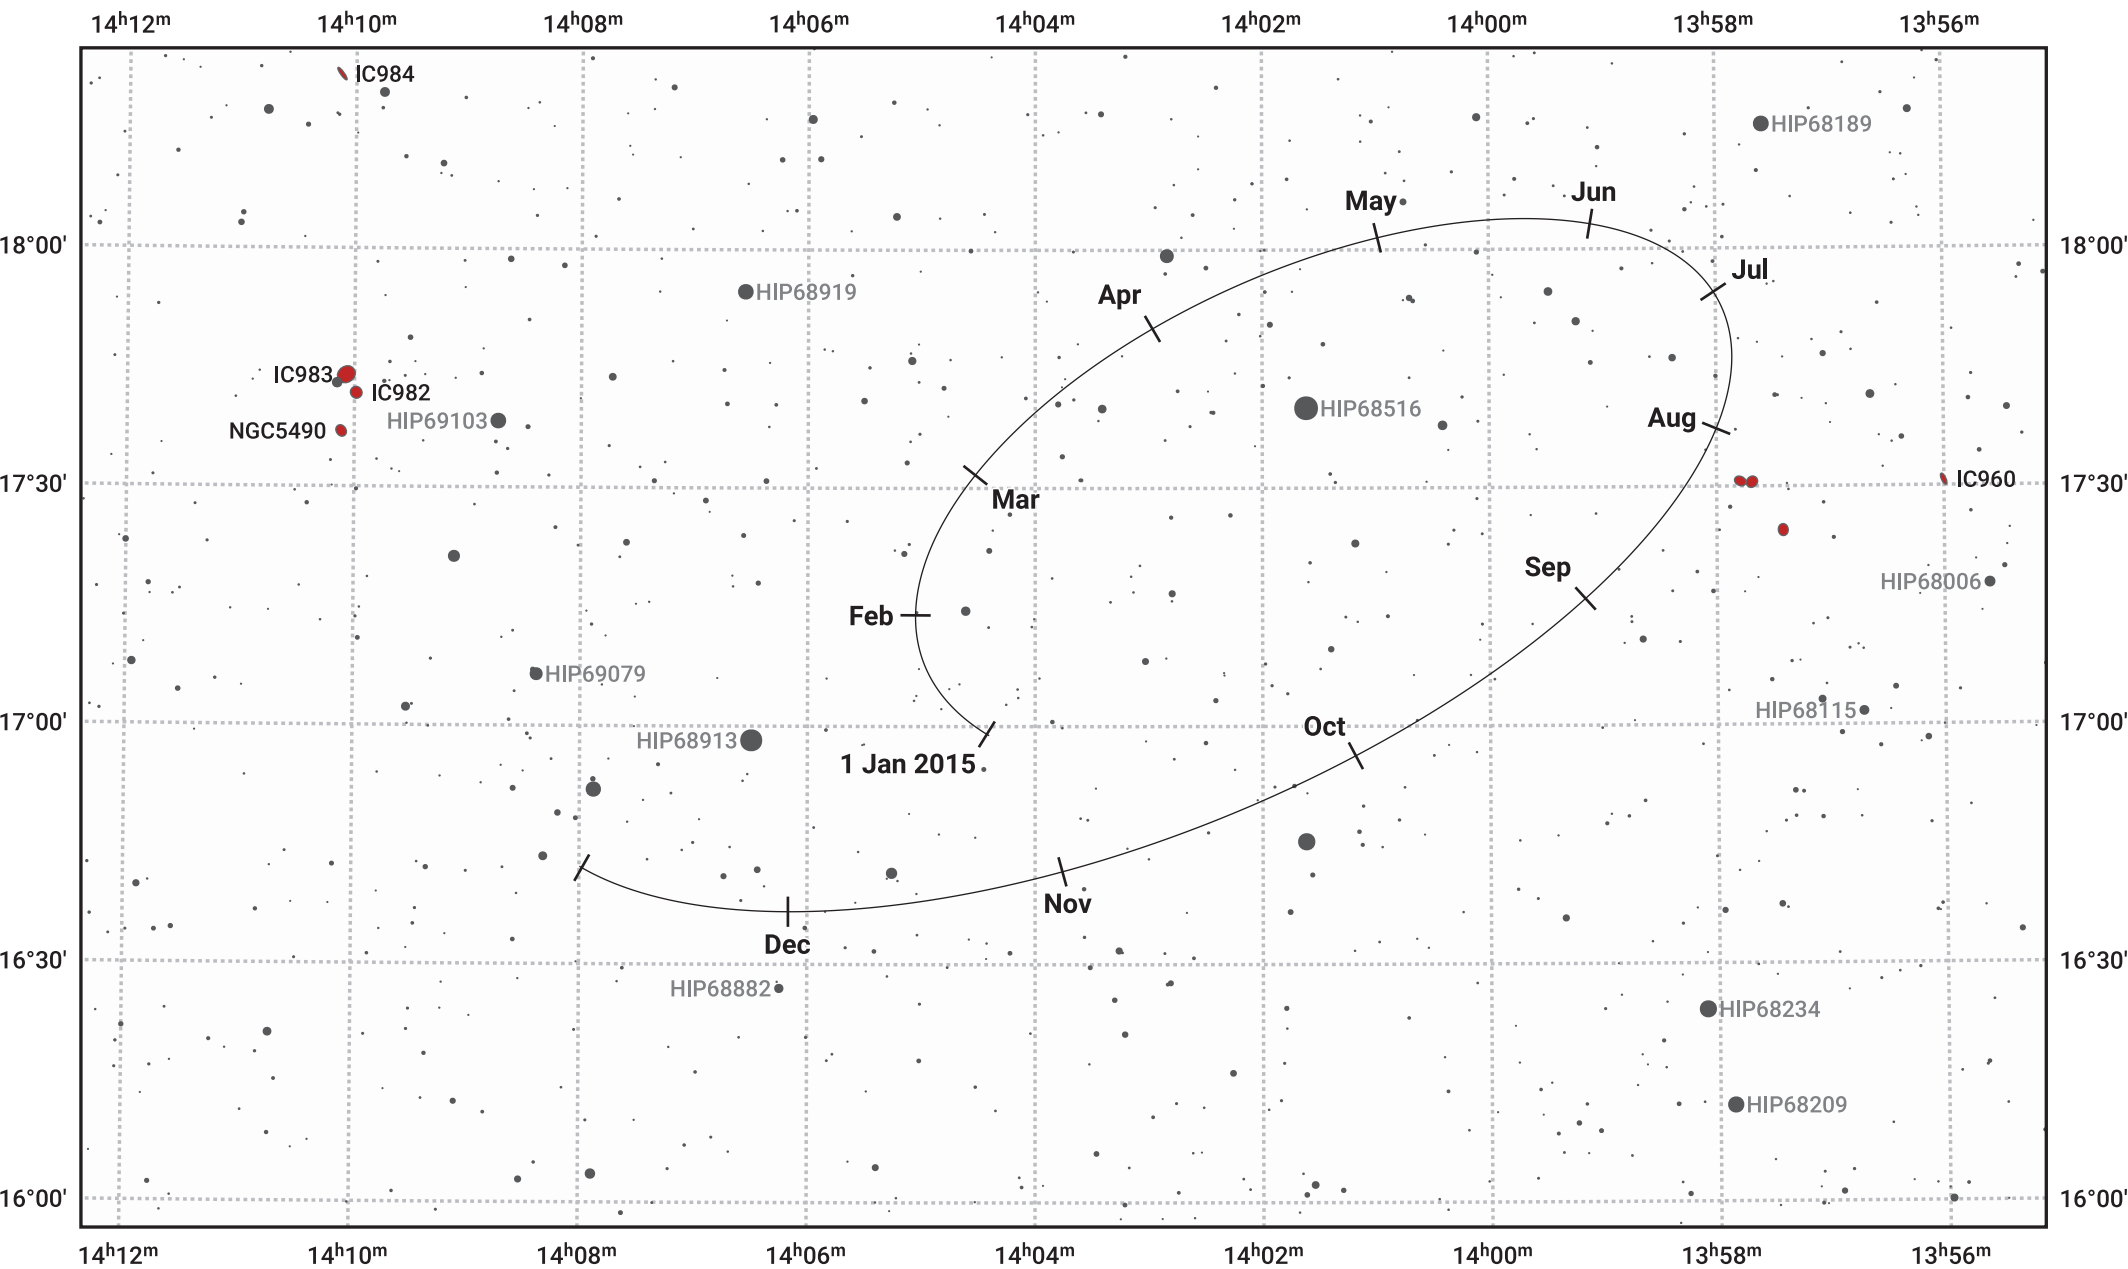

The path of Haumea in 2015

© Dominic Ford 2011–2024. Date markers placed at midnight UTC. Downloaded from <https://in-the-sky.org>

Magnitude scale: 14.0 13.0 12.0 11.0 10.0 9.0 8.0 7.0 6.0

— Ecliptic Plane

- Galaxy
- Bright nebula
- Open cluster
- ⊕ Globular cluster

Date	Mag
2015 Jan 1	17.4
2015 Apr 1	17.3
2015 Jul 1	17.4
2015 Oct 1	17.4
2016 Jan 1	17.4