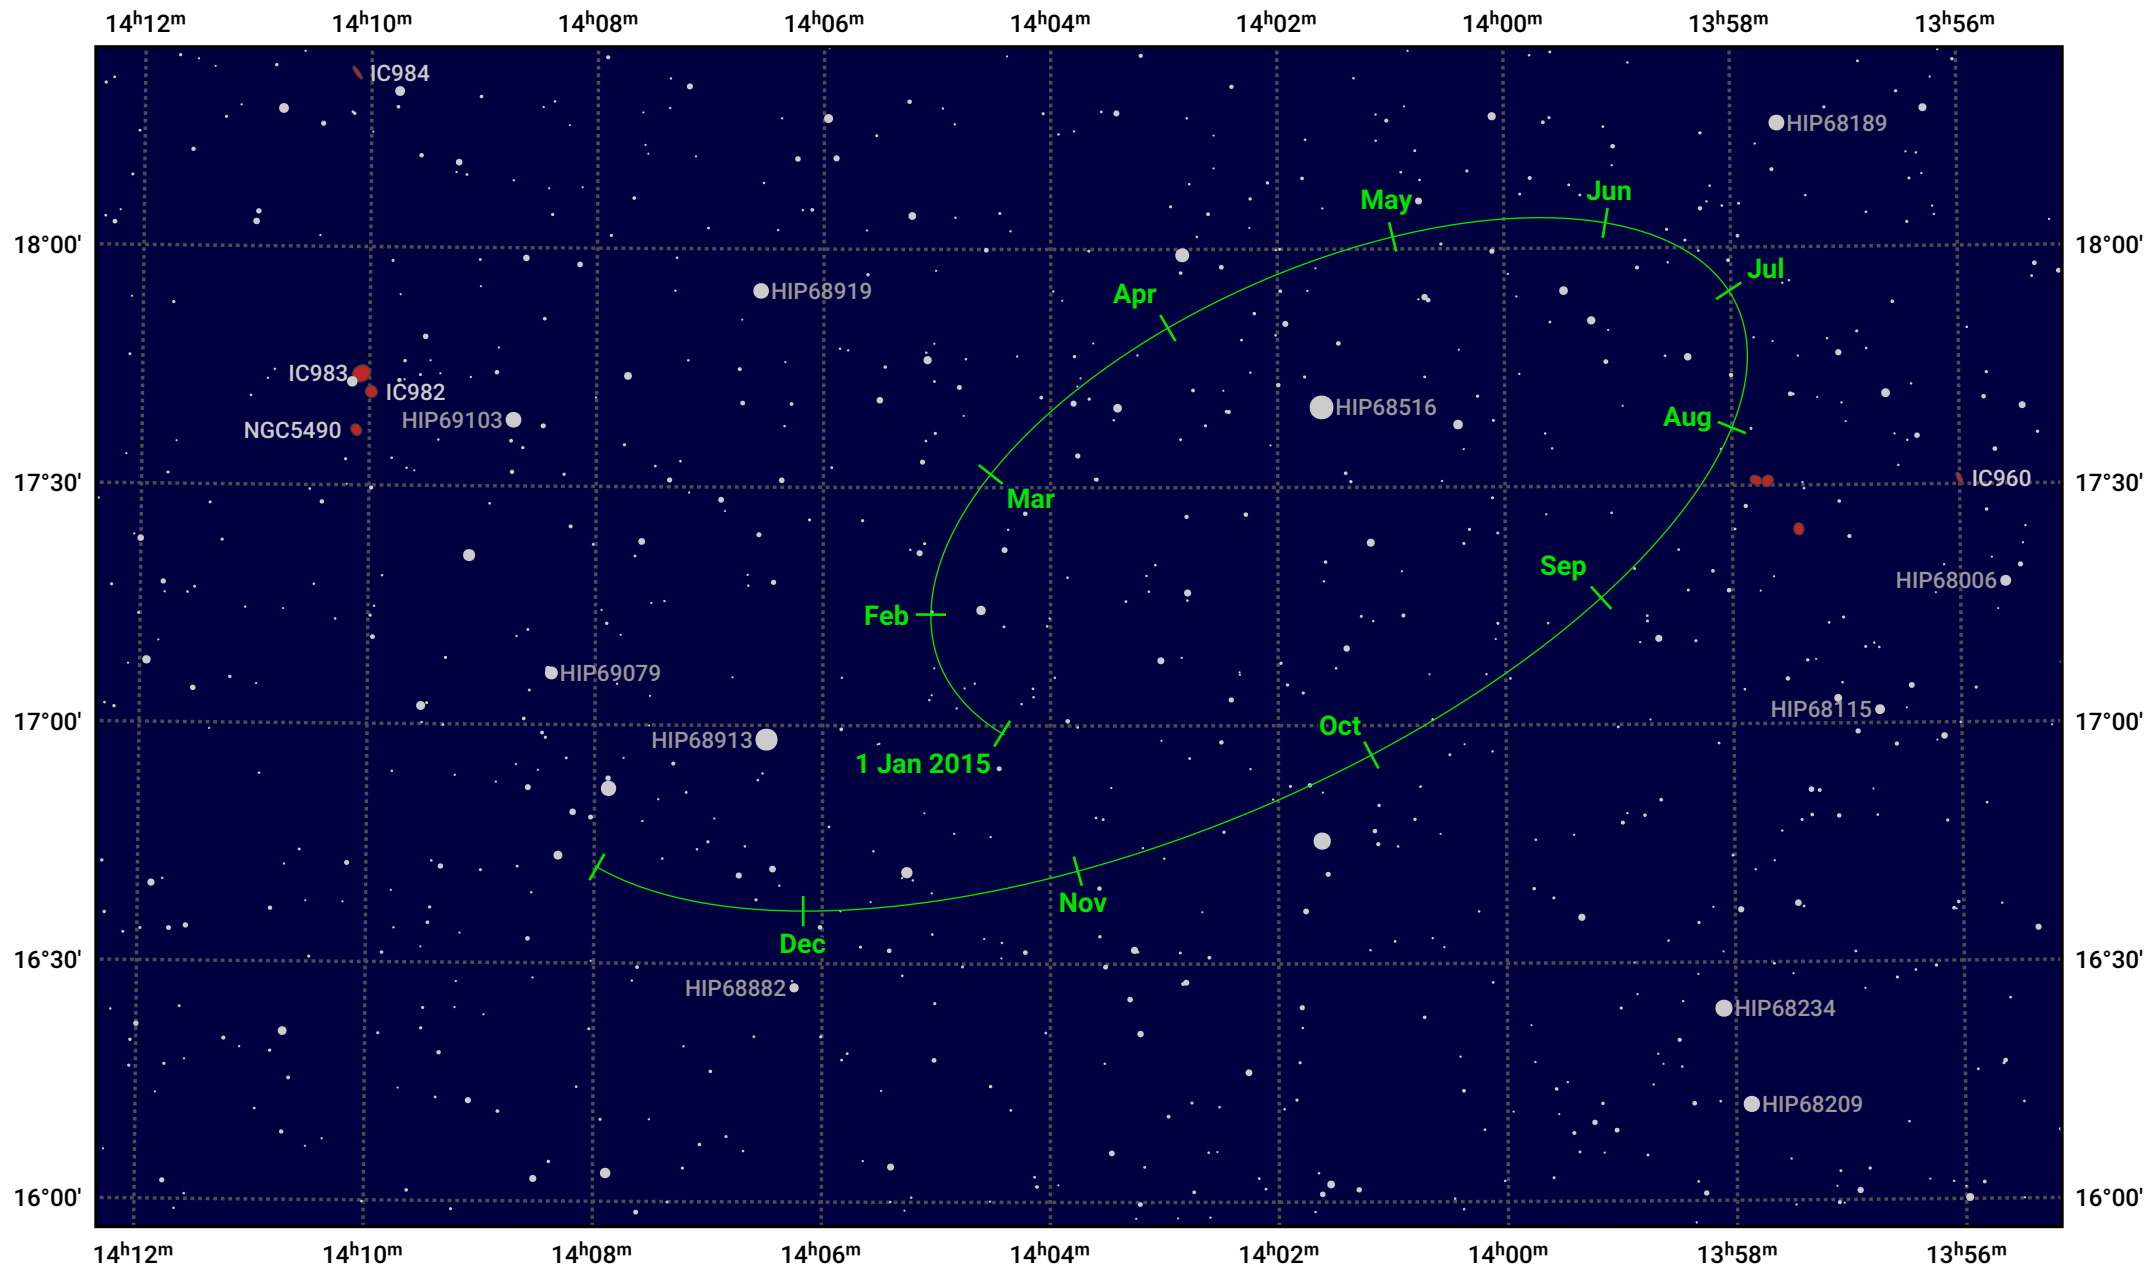

The path of Haumea in 2015

© Dominic Ford 2011–2024. Date markers placed at midnight UTC. Downloaded from <https://in-the-sky.org>

Magnitude scale: 14.0 13.0 12.0 11.0 10.0 9.0 8.0 7.0 6.0

— Ecliptic Plane

Galaxy Bright nebula Open cluster Globular cluster

Date	Mag
2015 Jan 1	17.4
2015 Apr 1	17.3
2015 Jul 1	17.4
2015 Oct 1	17.4
2016 Jan 1	17.4