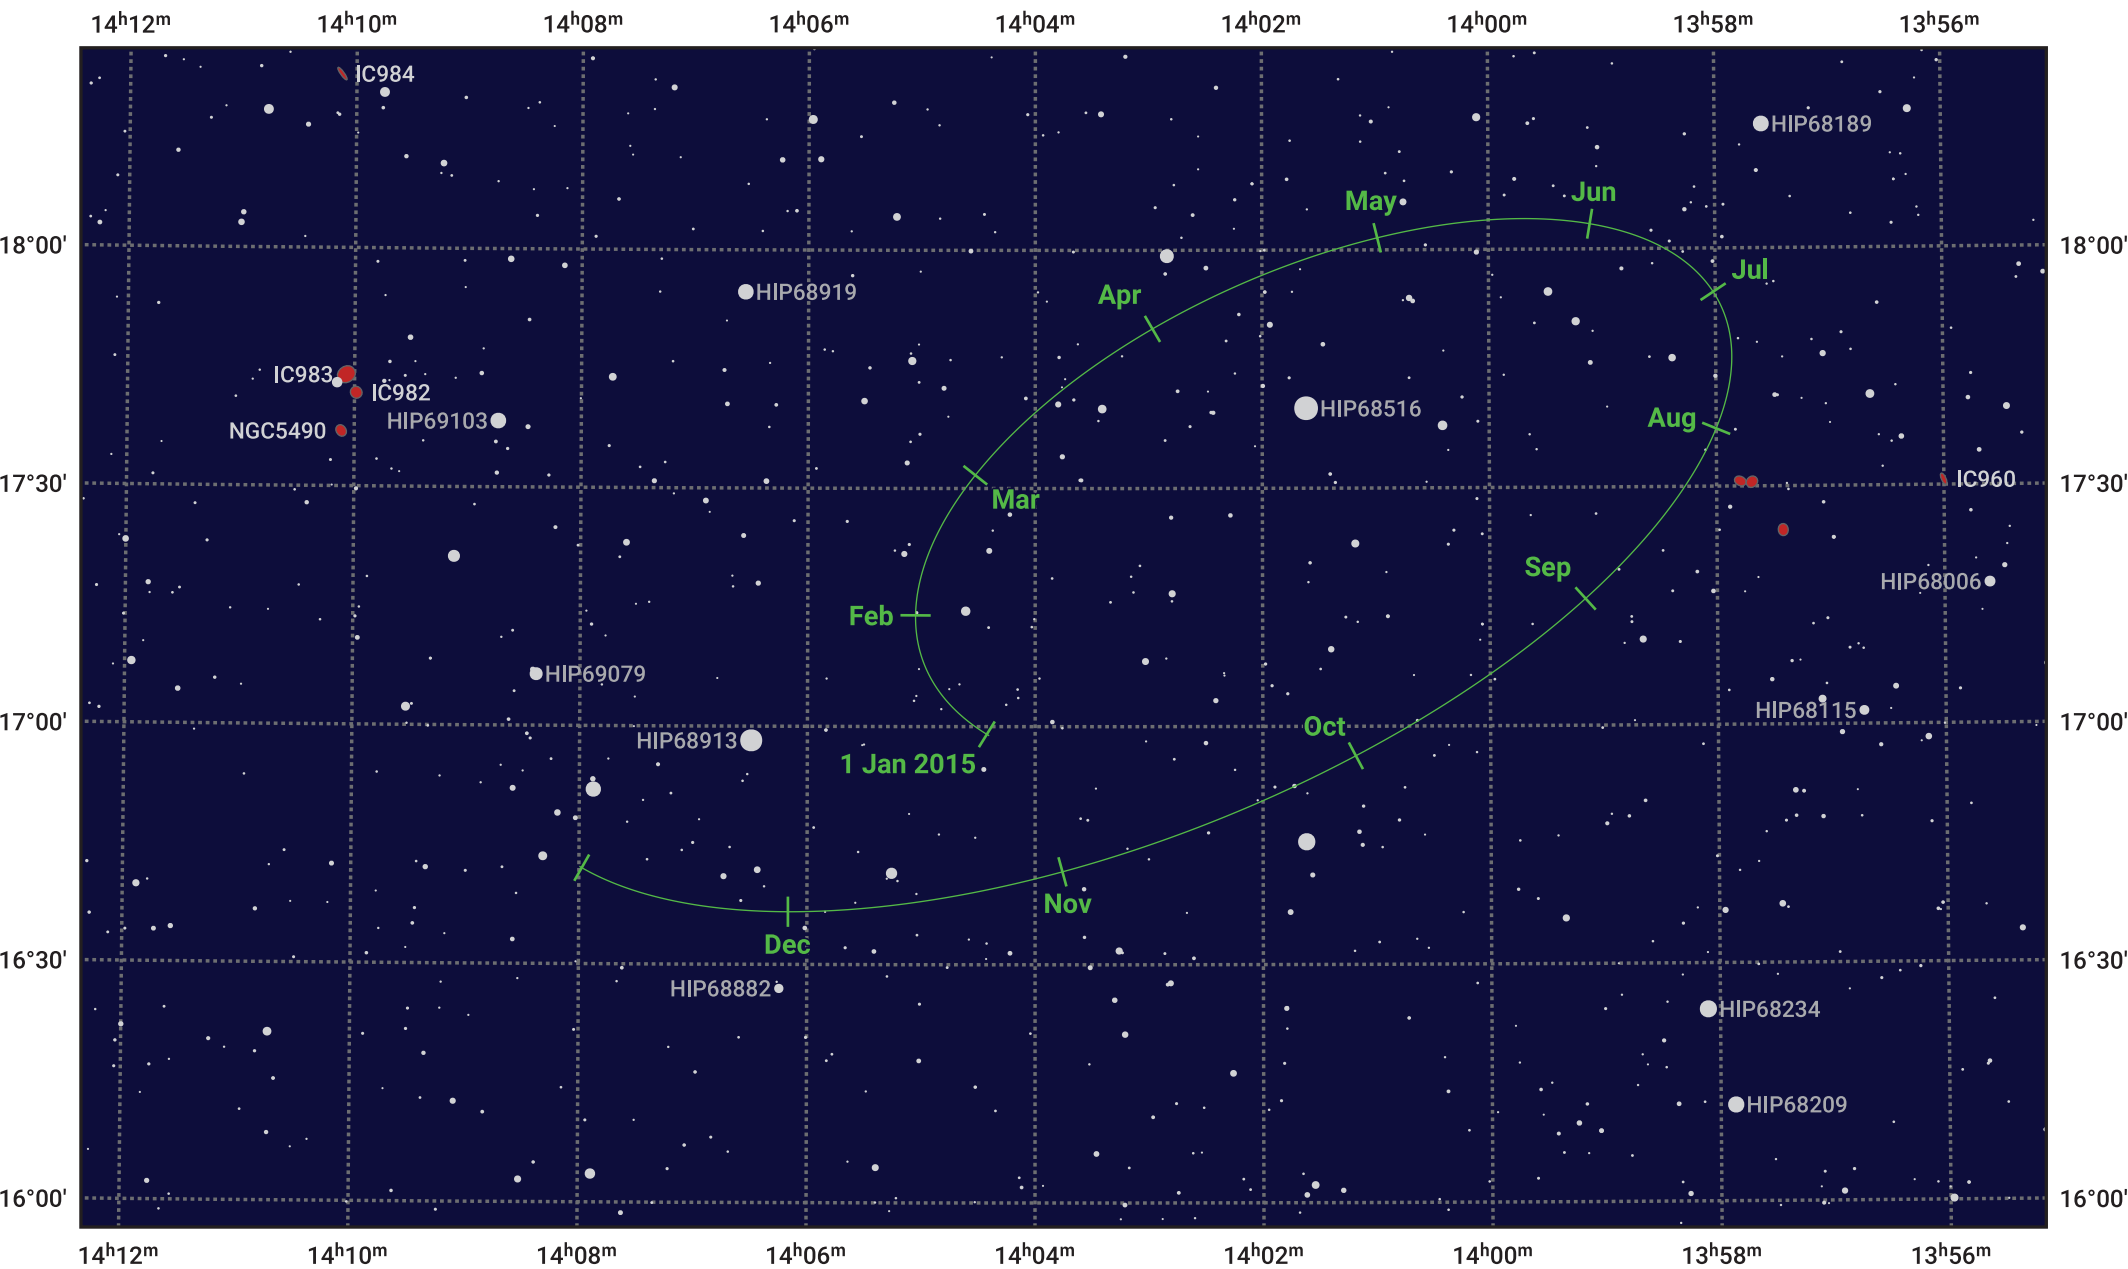

# The path of Haumea in 2015

© Dominic Ford 2011–2024. Date markers placed at midnight UTC. Downloaded from <https://in-the-sky.org>

Magnitude scale: 14.0 13.0 12.0 11.0 10.0 9.0 8.0 7.0 6.0

— Ecliptic Plane

- Galaxy
- Bright nebula
- Open cluster
- ⊕ Globular cluster

Date	Mag
2015 Jan 1	17.4
2015 Apr 1	17.3
2015 Jul 1	17.4
2015 Oct 1	17.4
2016 Jan 1	17.4