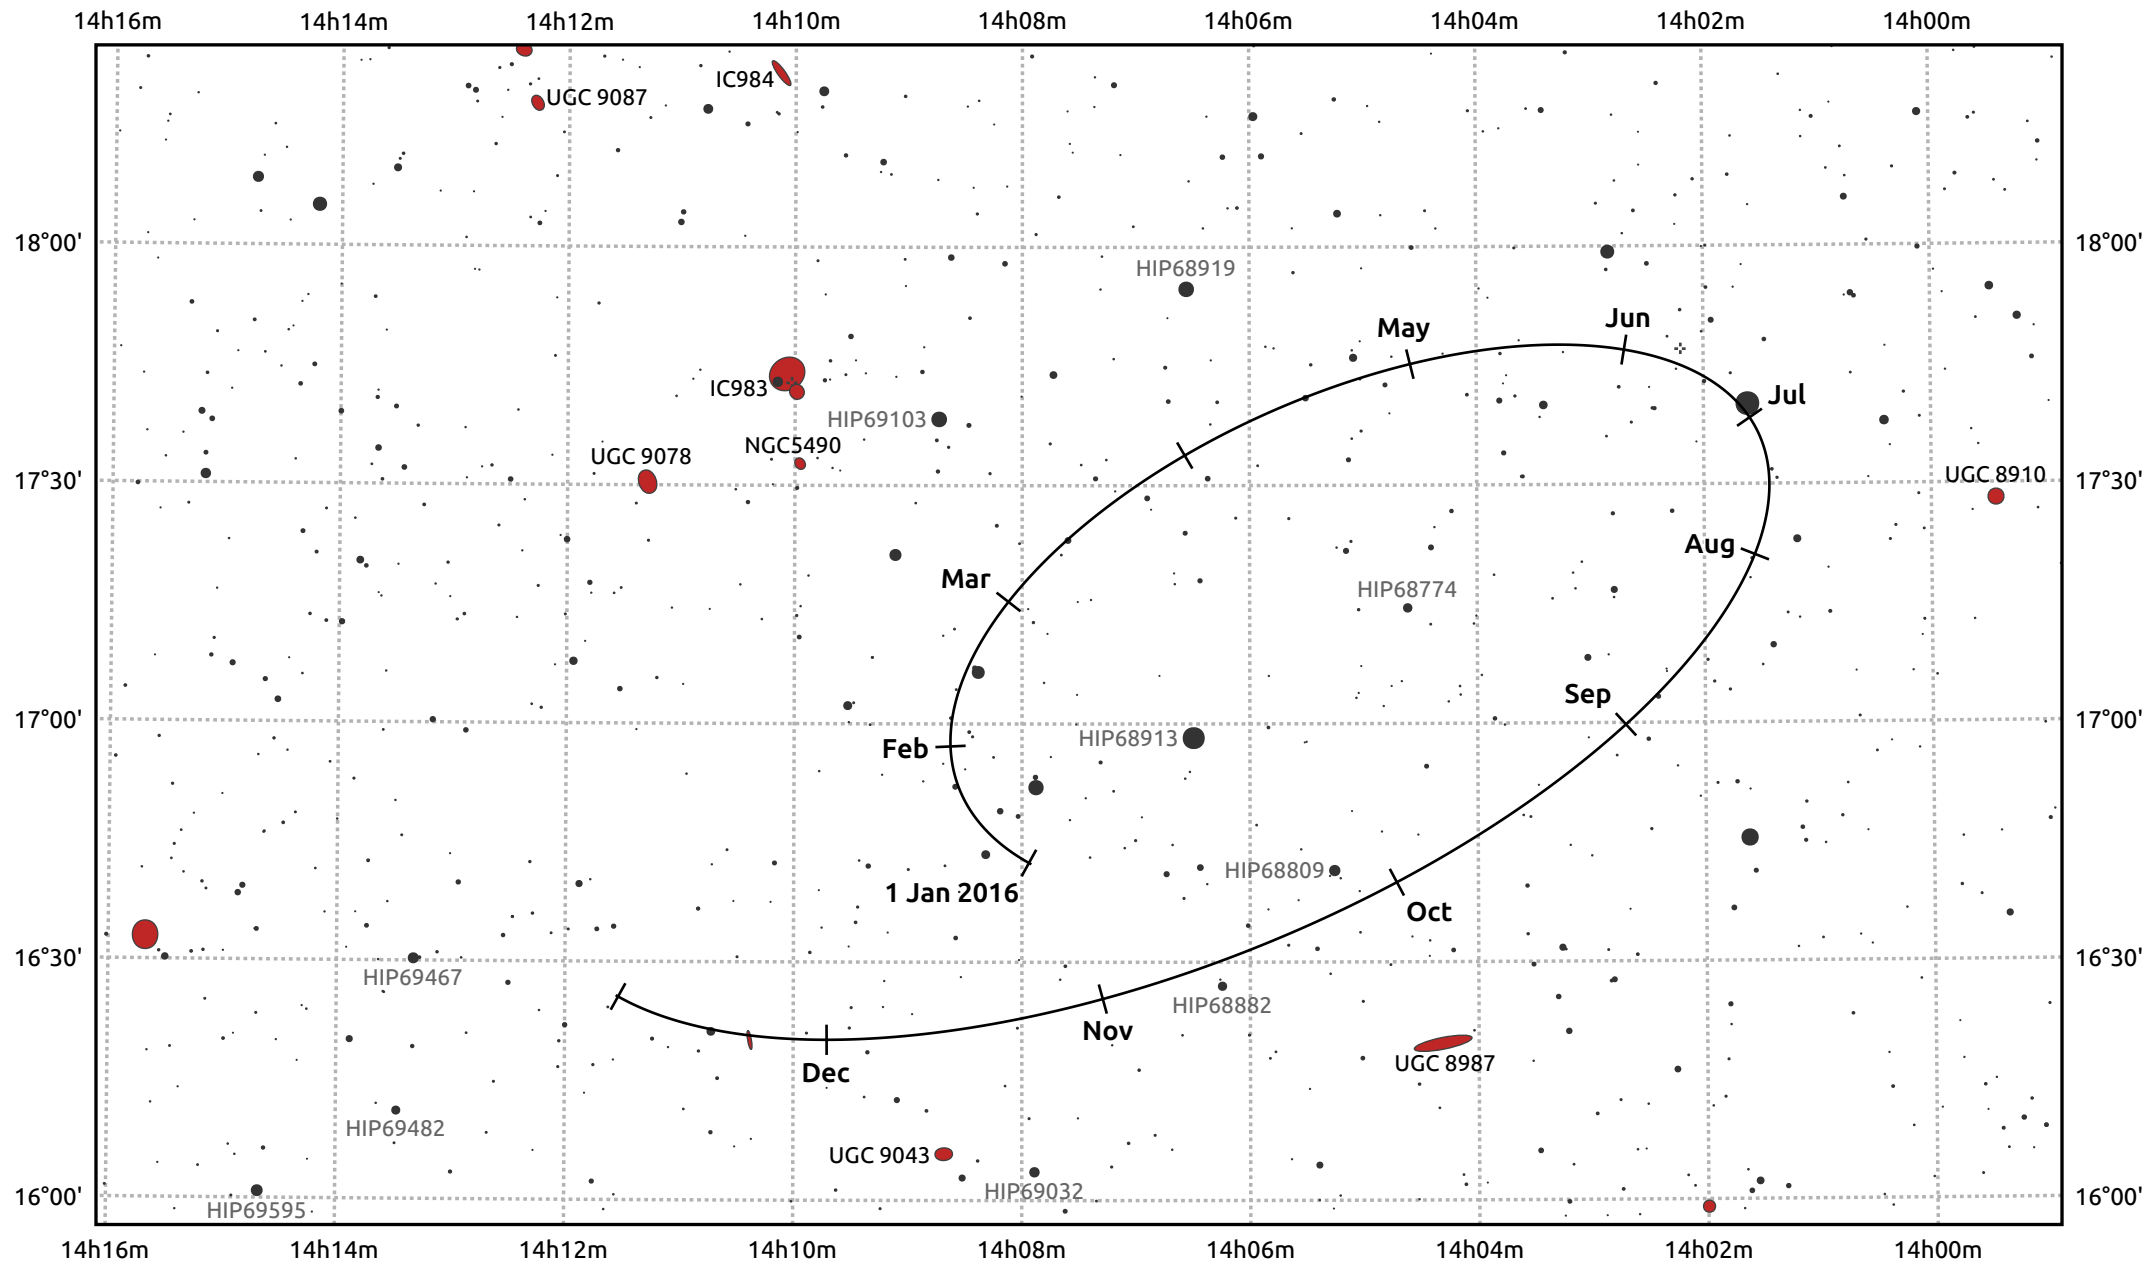

The path of Haumea in 2016

© Dominic Ford 2011–2025. Date markers placed at midnight UTC. Downloaded from <https://in-the-sky.org>

Magnitude scale: 14.0 13.0 12.0 11.0 10.0 9.0 8.0 7.0 6.0

— Ecliptic Plane

Galaxy Bright nebula Open cluster Globular cluster Planetary nebula

Date	Mag
2016 Jan 1	17.4
2016 Apr 1	17.3
2016 Jul 1	17.4
2016 Oct 1	17.4
2017 Jan 1	17.4