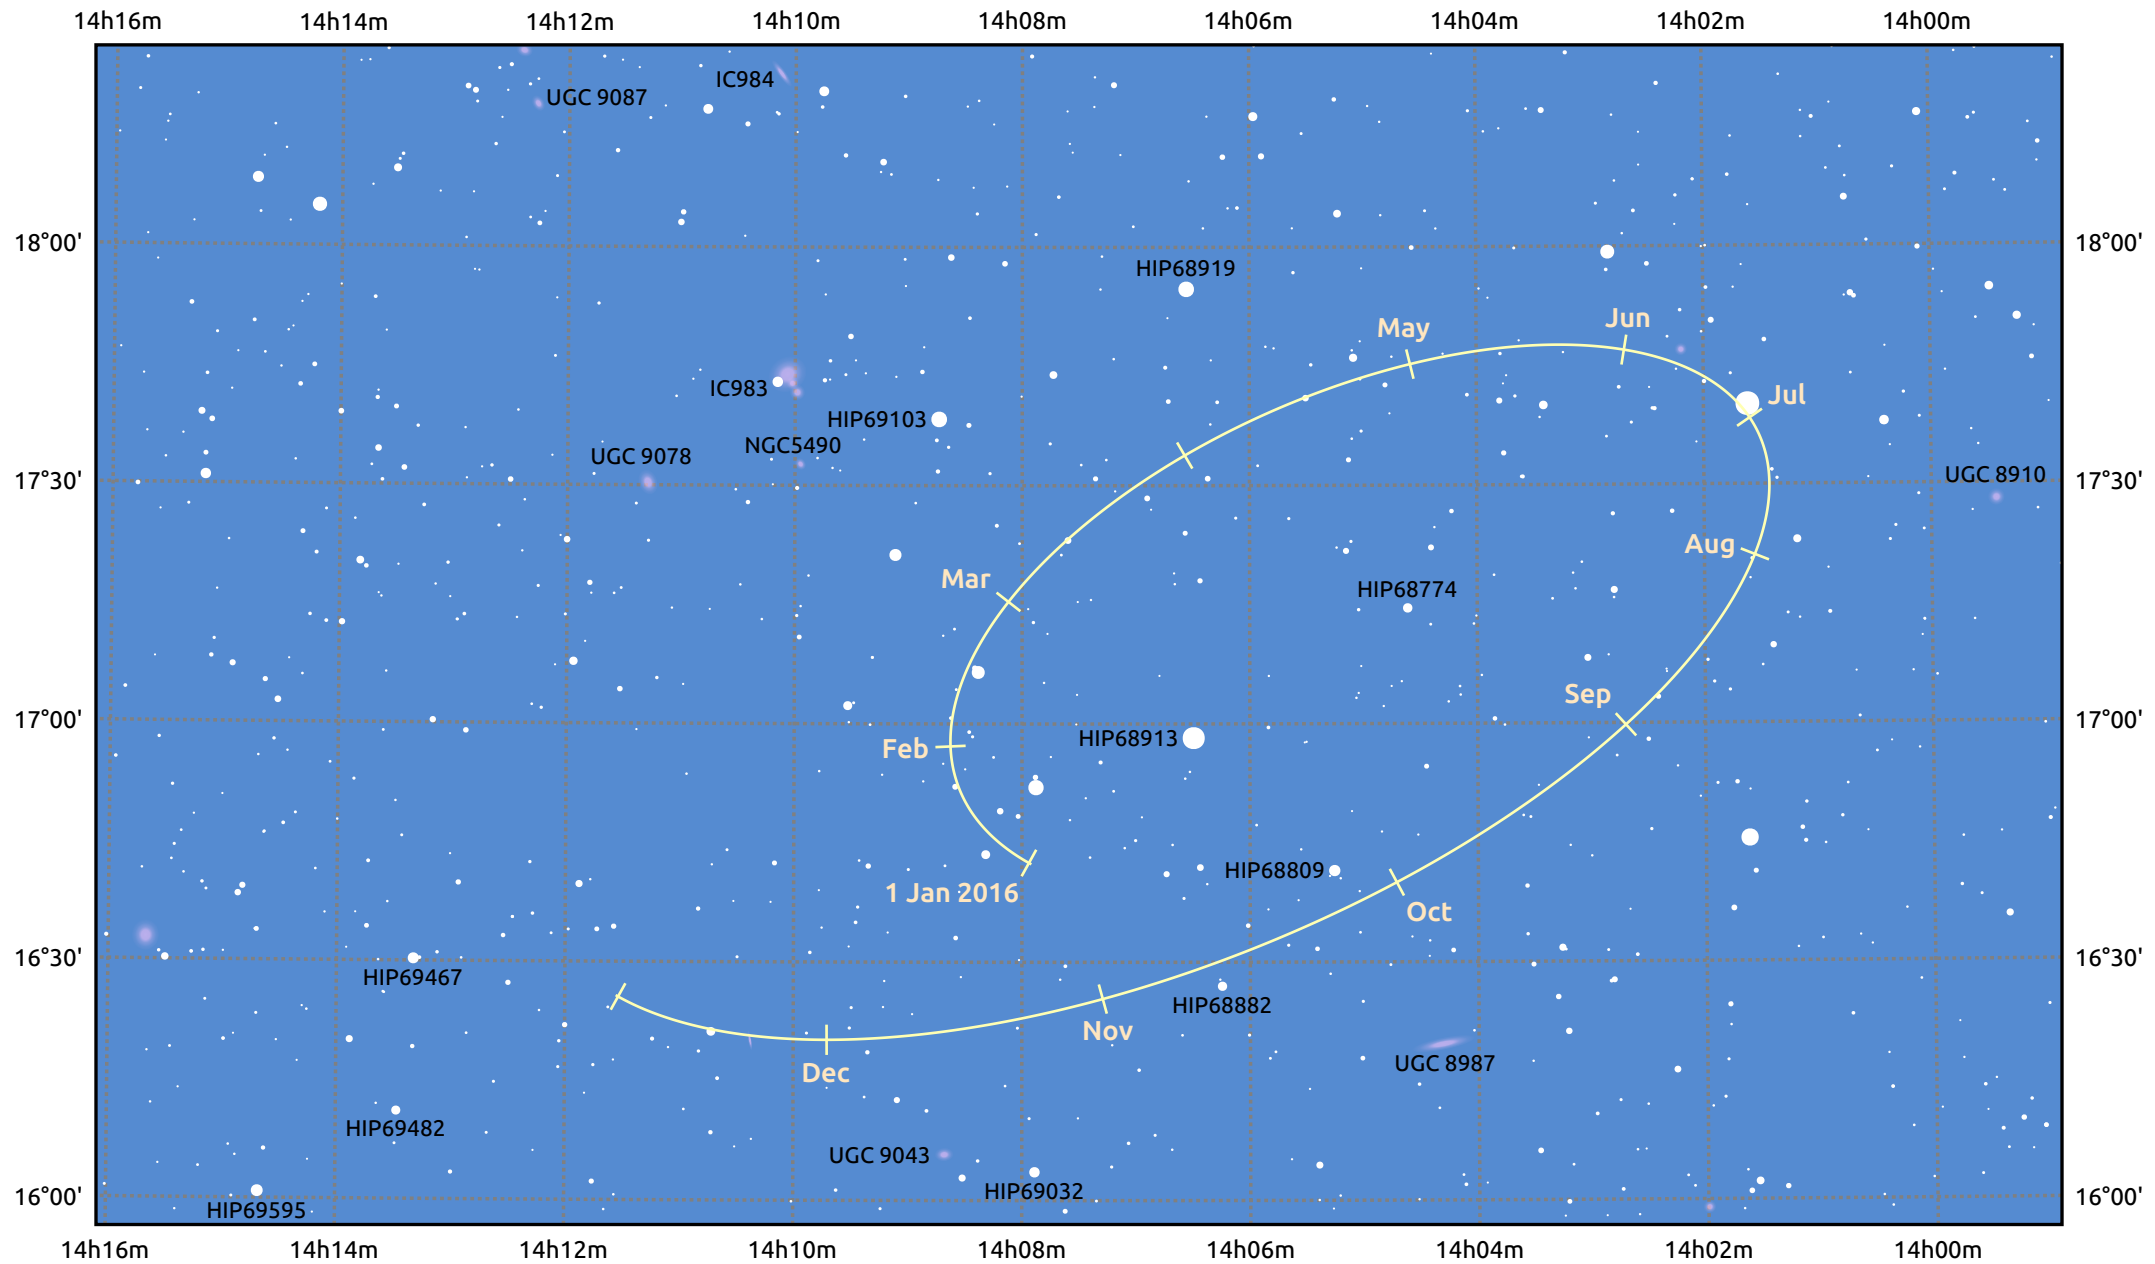

The path of Haumea in 2016

© Dominic Ford 2011–2025. Date markers placed at midnight UTC. Downloaded from <https://in-the-sky.org>

Magnitude scale: 14.0 13.0 12.0 11.0 10.0 9.0 8.0 7.0 6.0

— Ecliptic Plane

Galaxy Bright nebula Open cluster Globular cluster Planetary nebula

Date	Mag
2016 Jan 1	17.4
2016 Apr 1	17.3
2016 Jul 1	17.4
2016 Oct 1	17.4
2017 Jan 1	17.4