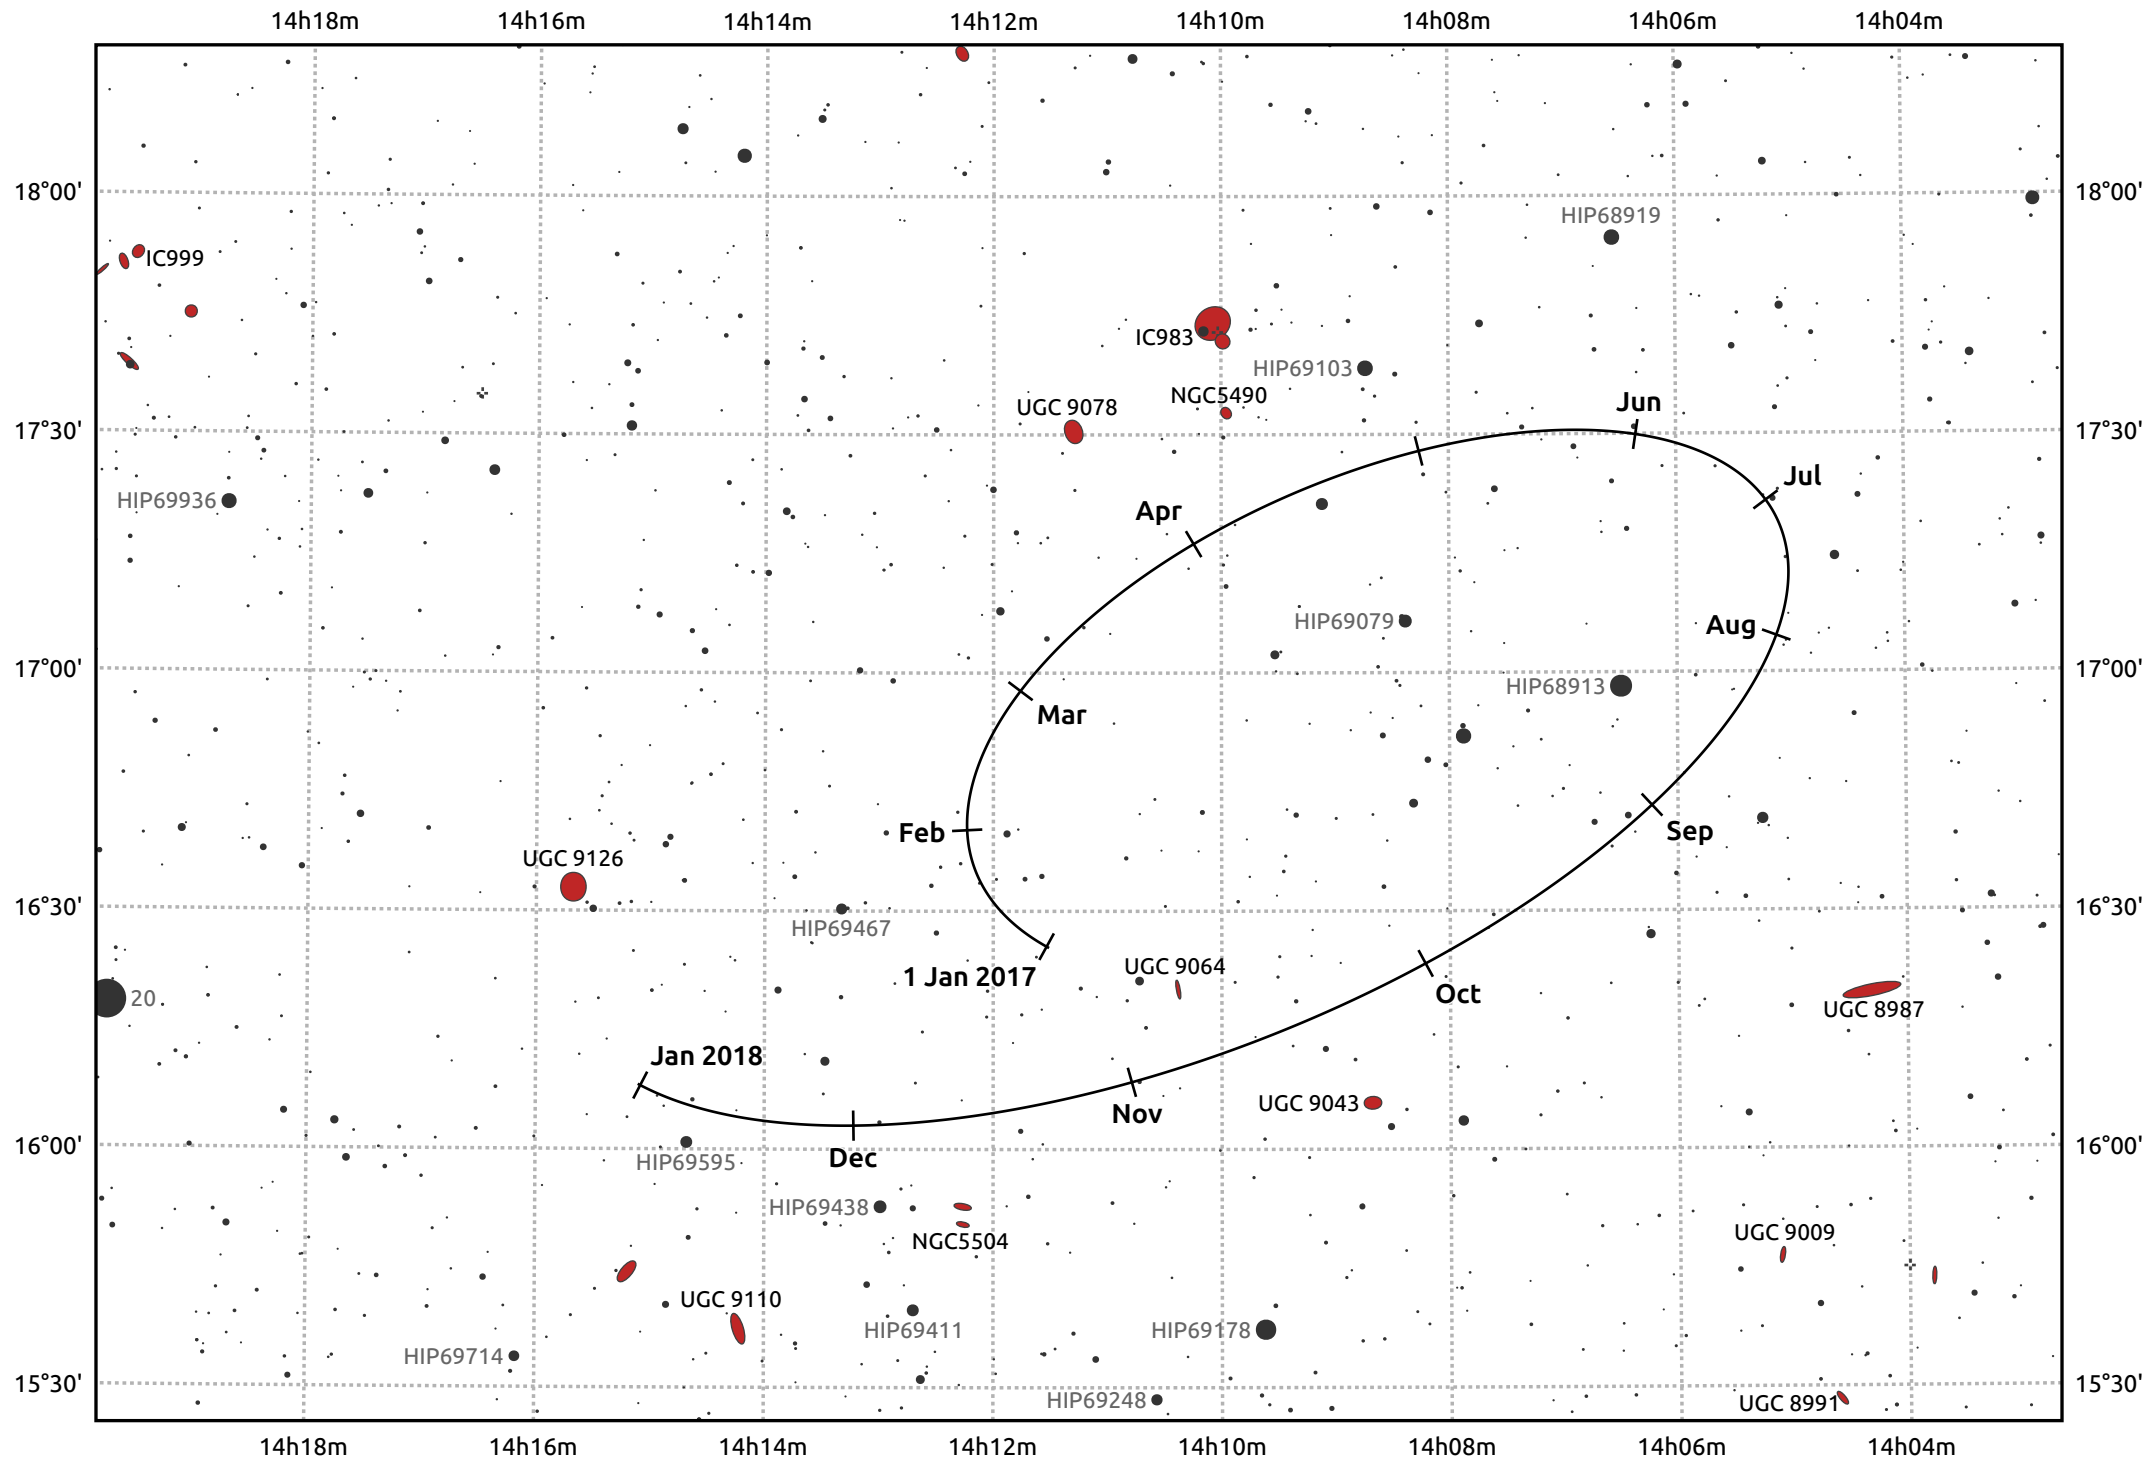

The path of Haumea in 2017

© Dominic Ford 2011–2025. Date markers placed at midnight UTC. Downloaded from <https://in-the-sky.org>

Magnitude scale: 14.0 13.0 12.0 11.0 10.0 9.0 8.0 7.0 6.0 5.0 4.0

— Ecliptic Plane

Galaxy Bright nebula Open cluster Globular cluster Planetary nebula

Date	Mag
2017 Jan 1	17.4
2017 Apr 1	17.3
2017 Jul 1	17.4
2017 Oct 1	17.4
2018 Jan 1	17.4