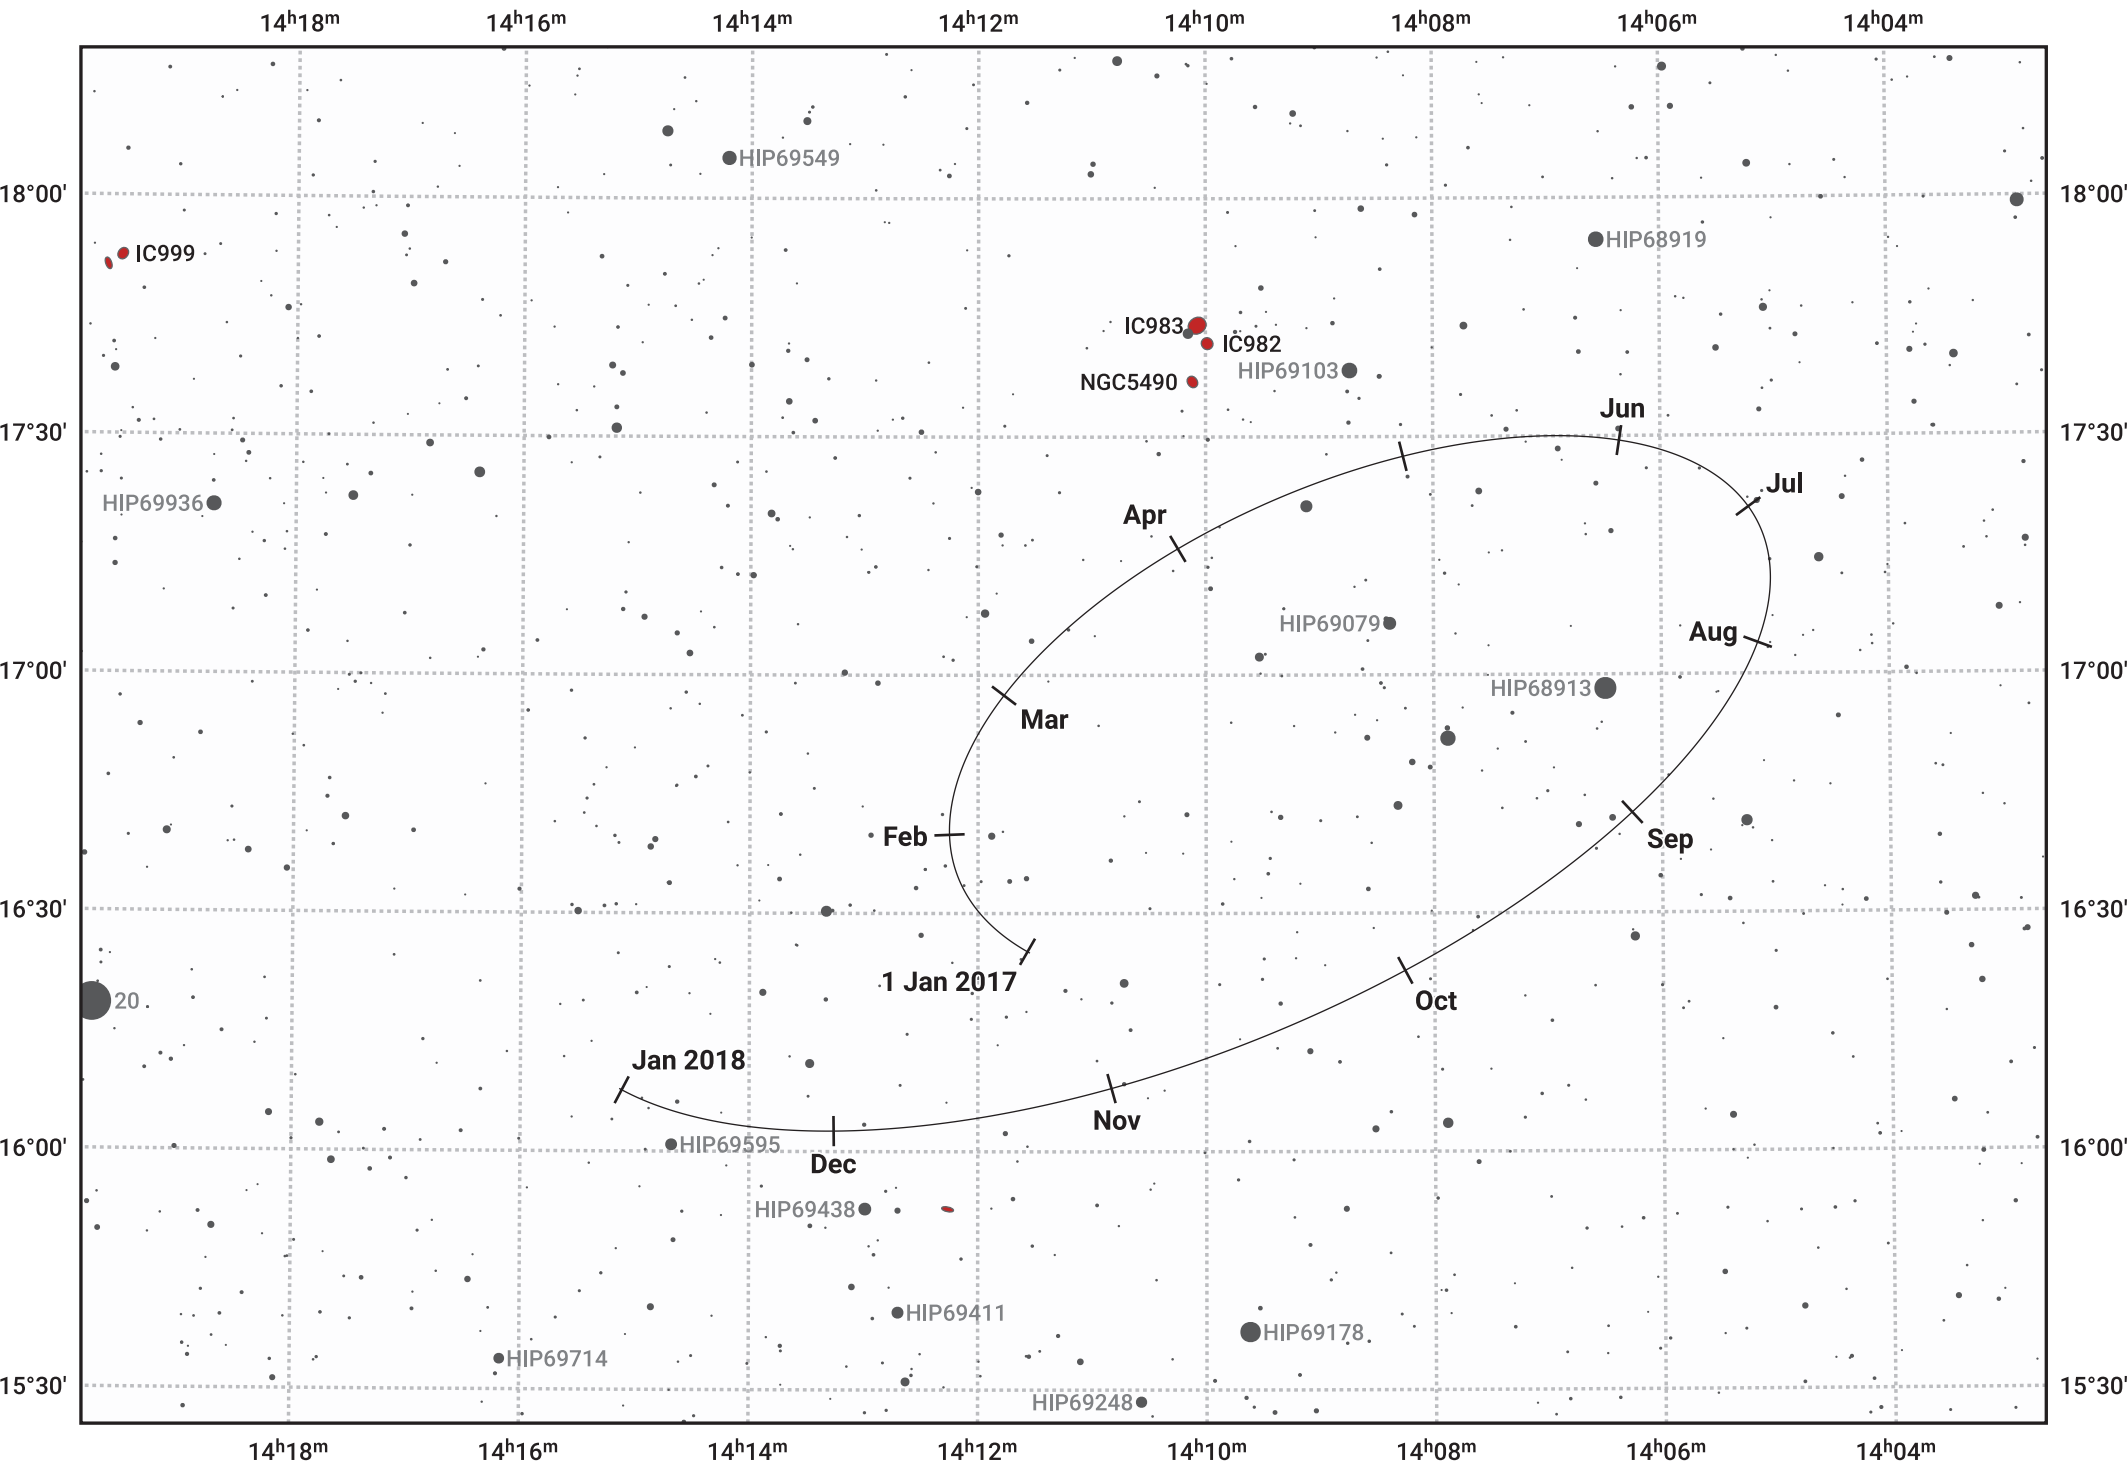

# The path of Haumea in 2017

© Dominic Ford 2011–2024. Date markers placed at midnight UTC. Downloaded from <https://in-the-sky.org>

Magnitude scale: 14.0 13.0 12.0 11.0 10.0 9.0 8.0 7.0 6.0 5.0 4.0

— Ecliptic Plane

- Galaxy
- Bright nebula
- Open cluster
- ⊕ Globular cluster

Date	Mag
2017 Jan 1	17.4
2017 Apr 1	17.3
2017 Jul 1	17.4
2017 Oct 1	17.4
2018 Jan 1	17.4