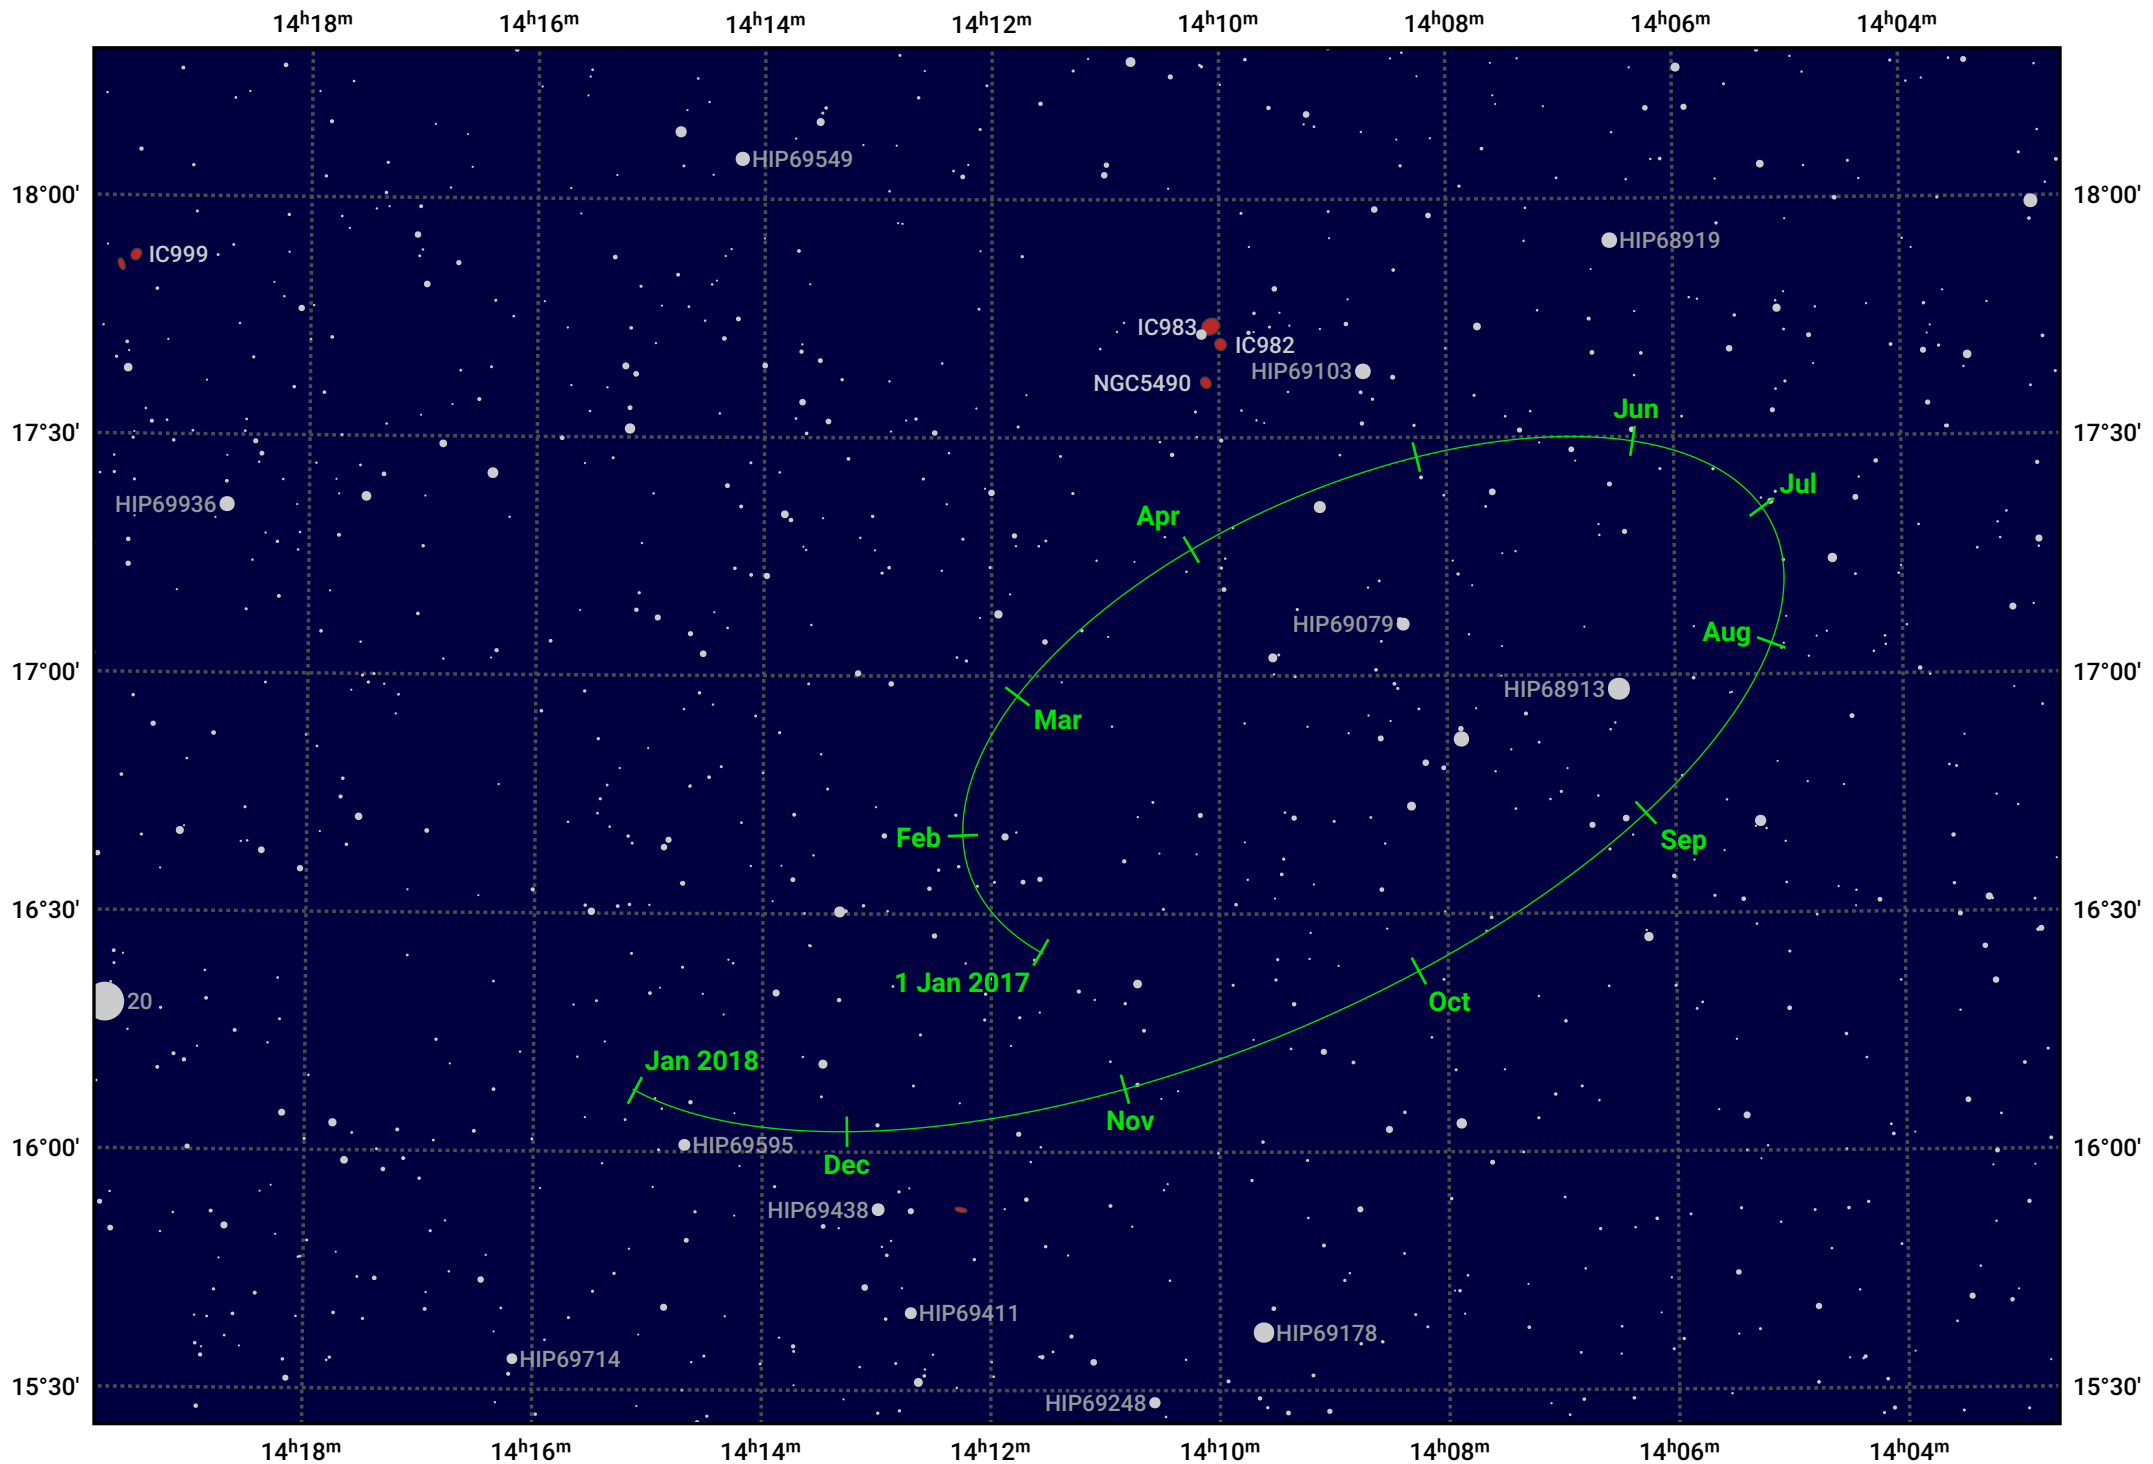

The path of Haumea in 2017

© Dominic Ford 2011–2024. Date markers placed at midnight UTC. Downloaded from <https://in-the-sky.org>

Magnitude scale: 14.0 13.0 12.0 11.0 10.0 9.0 8.0 7.0 6.0 5.0 4.0

— Ecliptic Plane

Galaxy Bright nebula Open cluster Globular cluster

Date	Mag
2017 Jan 1	17.4
2017 Apr 1	17.3
2017 Jul 1	17.4
2017 Oct 1	17.4
2018 Jan 1	17.4