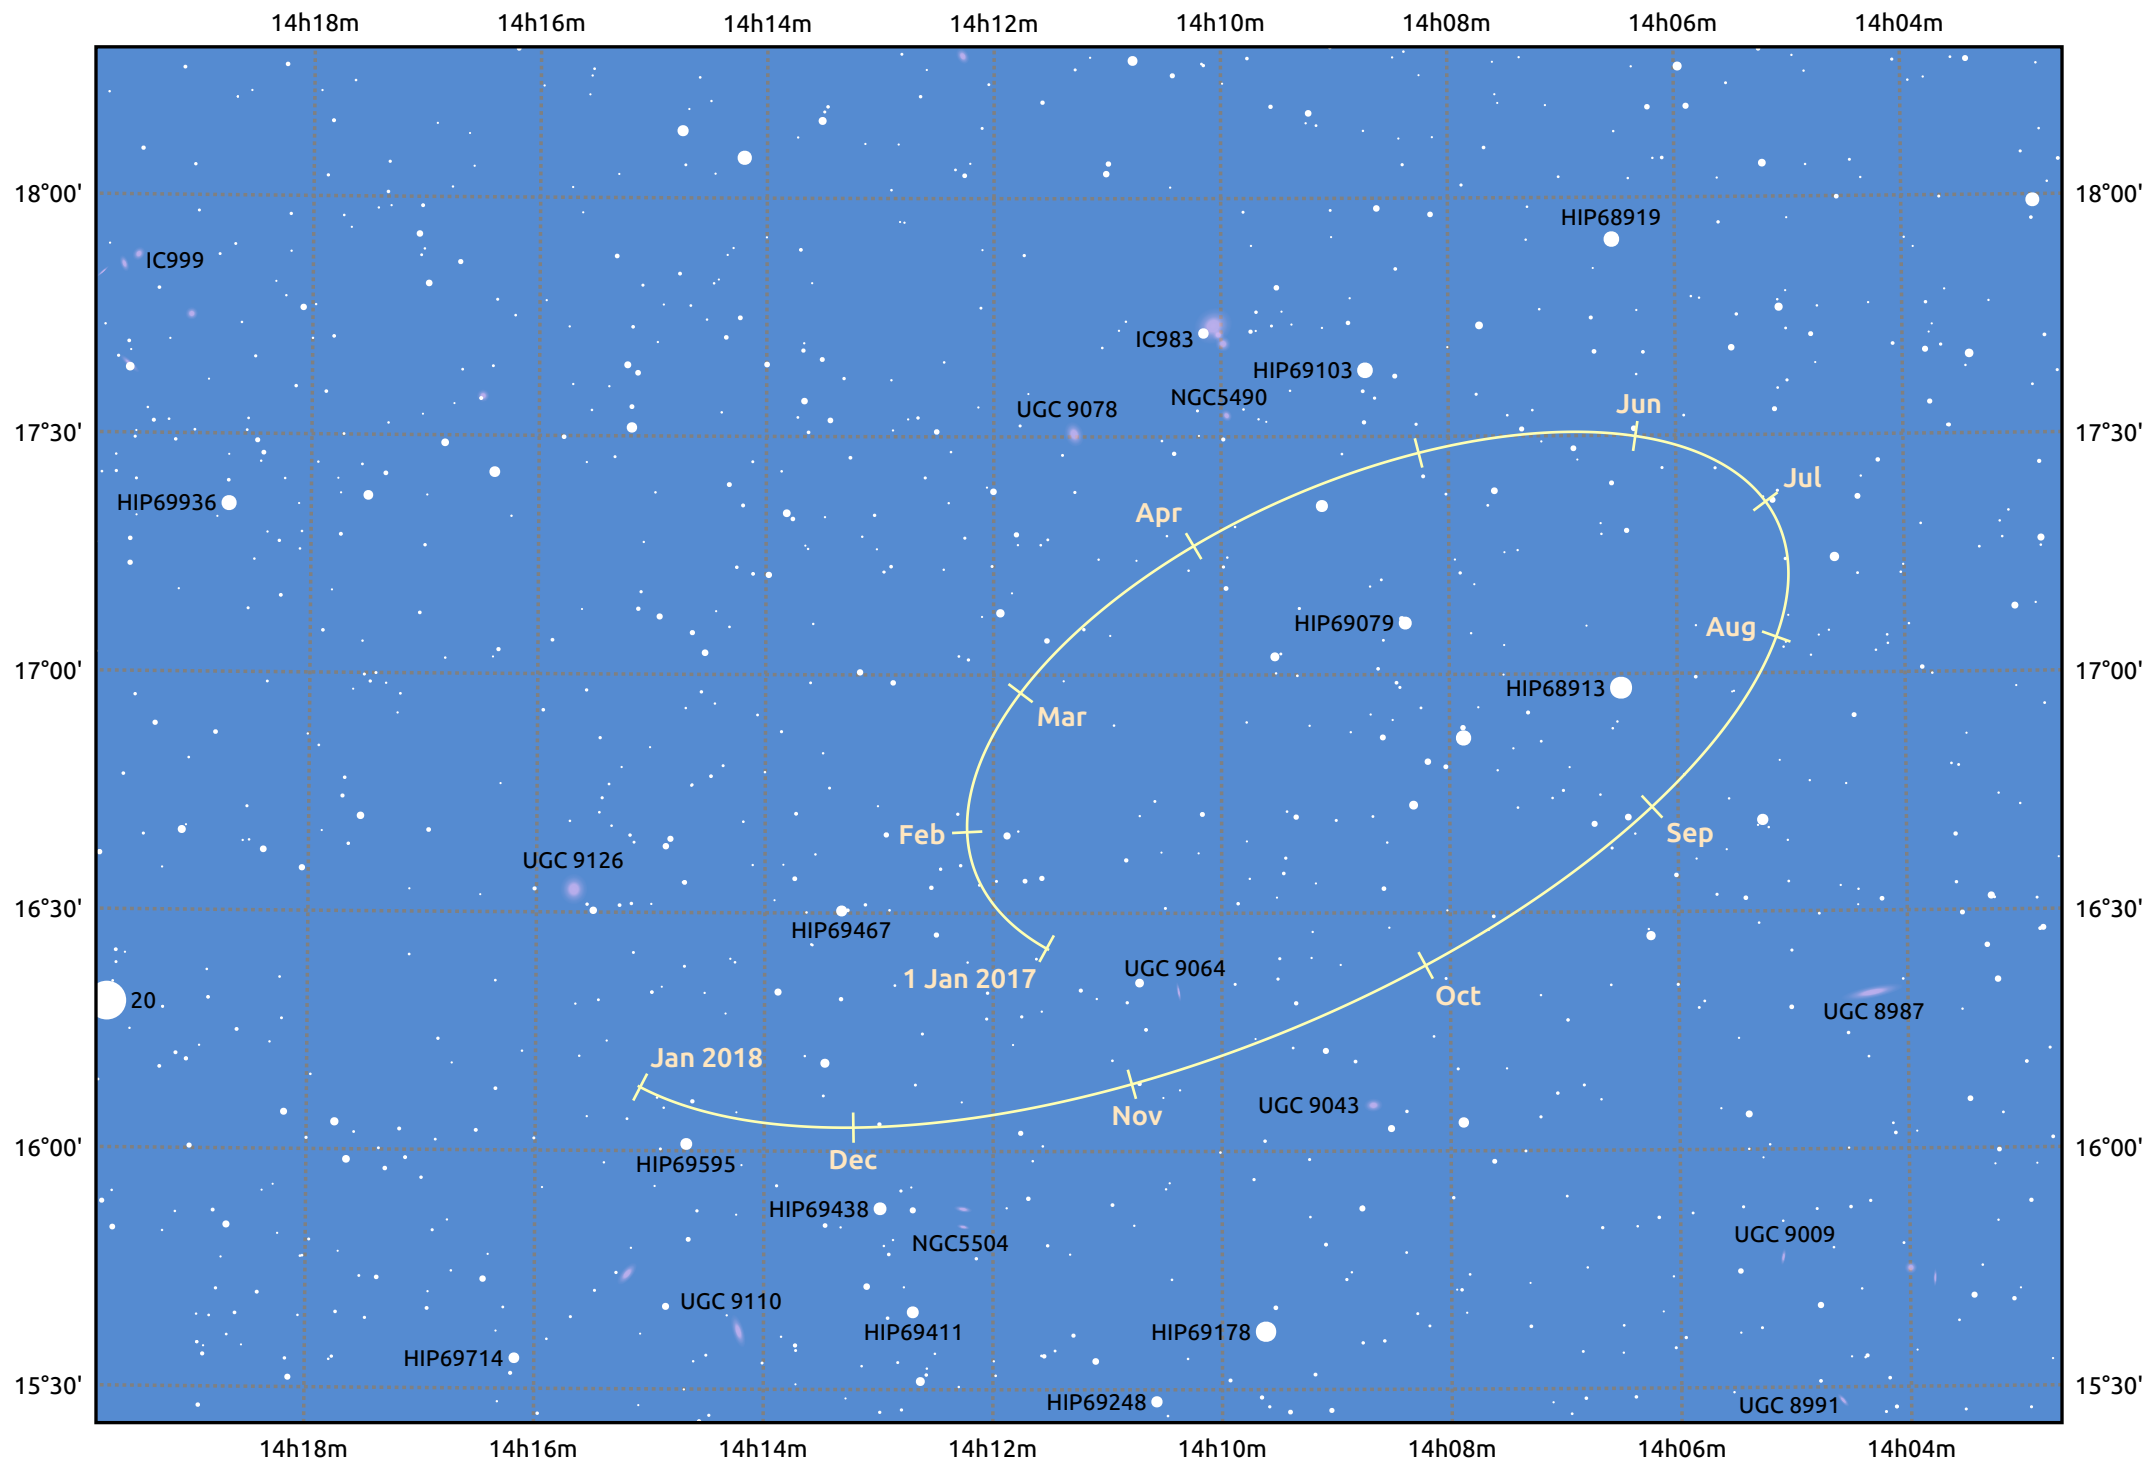

The path of Haumea in 2017

© Dominic Ford 2011–2025. Date markers placed at midnight UTC. Downloaded from <https://in-the-sky.org>

Magnitude scale: 14.0 13.0 12.0 11.0 10.0 9.0 8.0 7.0 6.0 5.0 4.0

— Ecliptic Plane

Galaxy Bright nebula Open cluster Globular cluster Planetary nebula

Date	Mag
2017 Jan 1	17.4
2017 Apr 1	17.3
2017 Jul 1	17.4
2017 Oct 1	17.4
2018 Jan 1	17.4