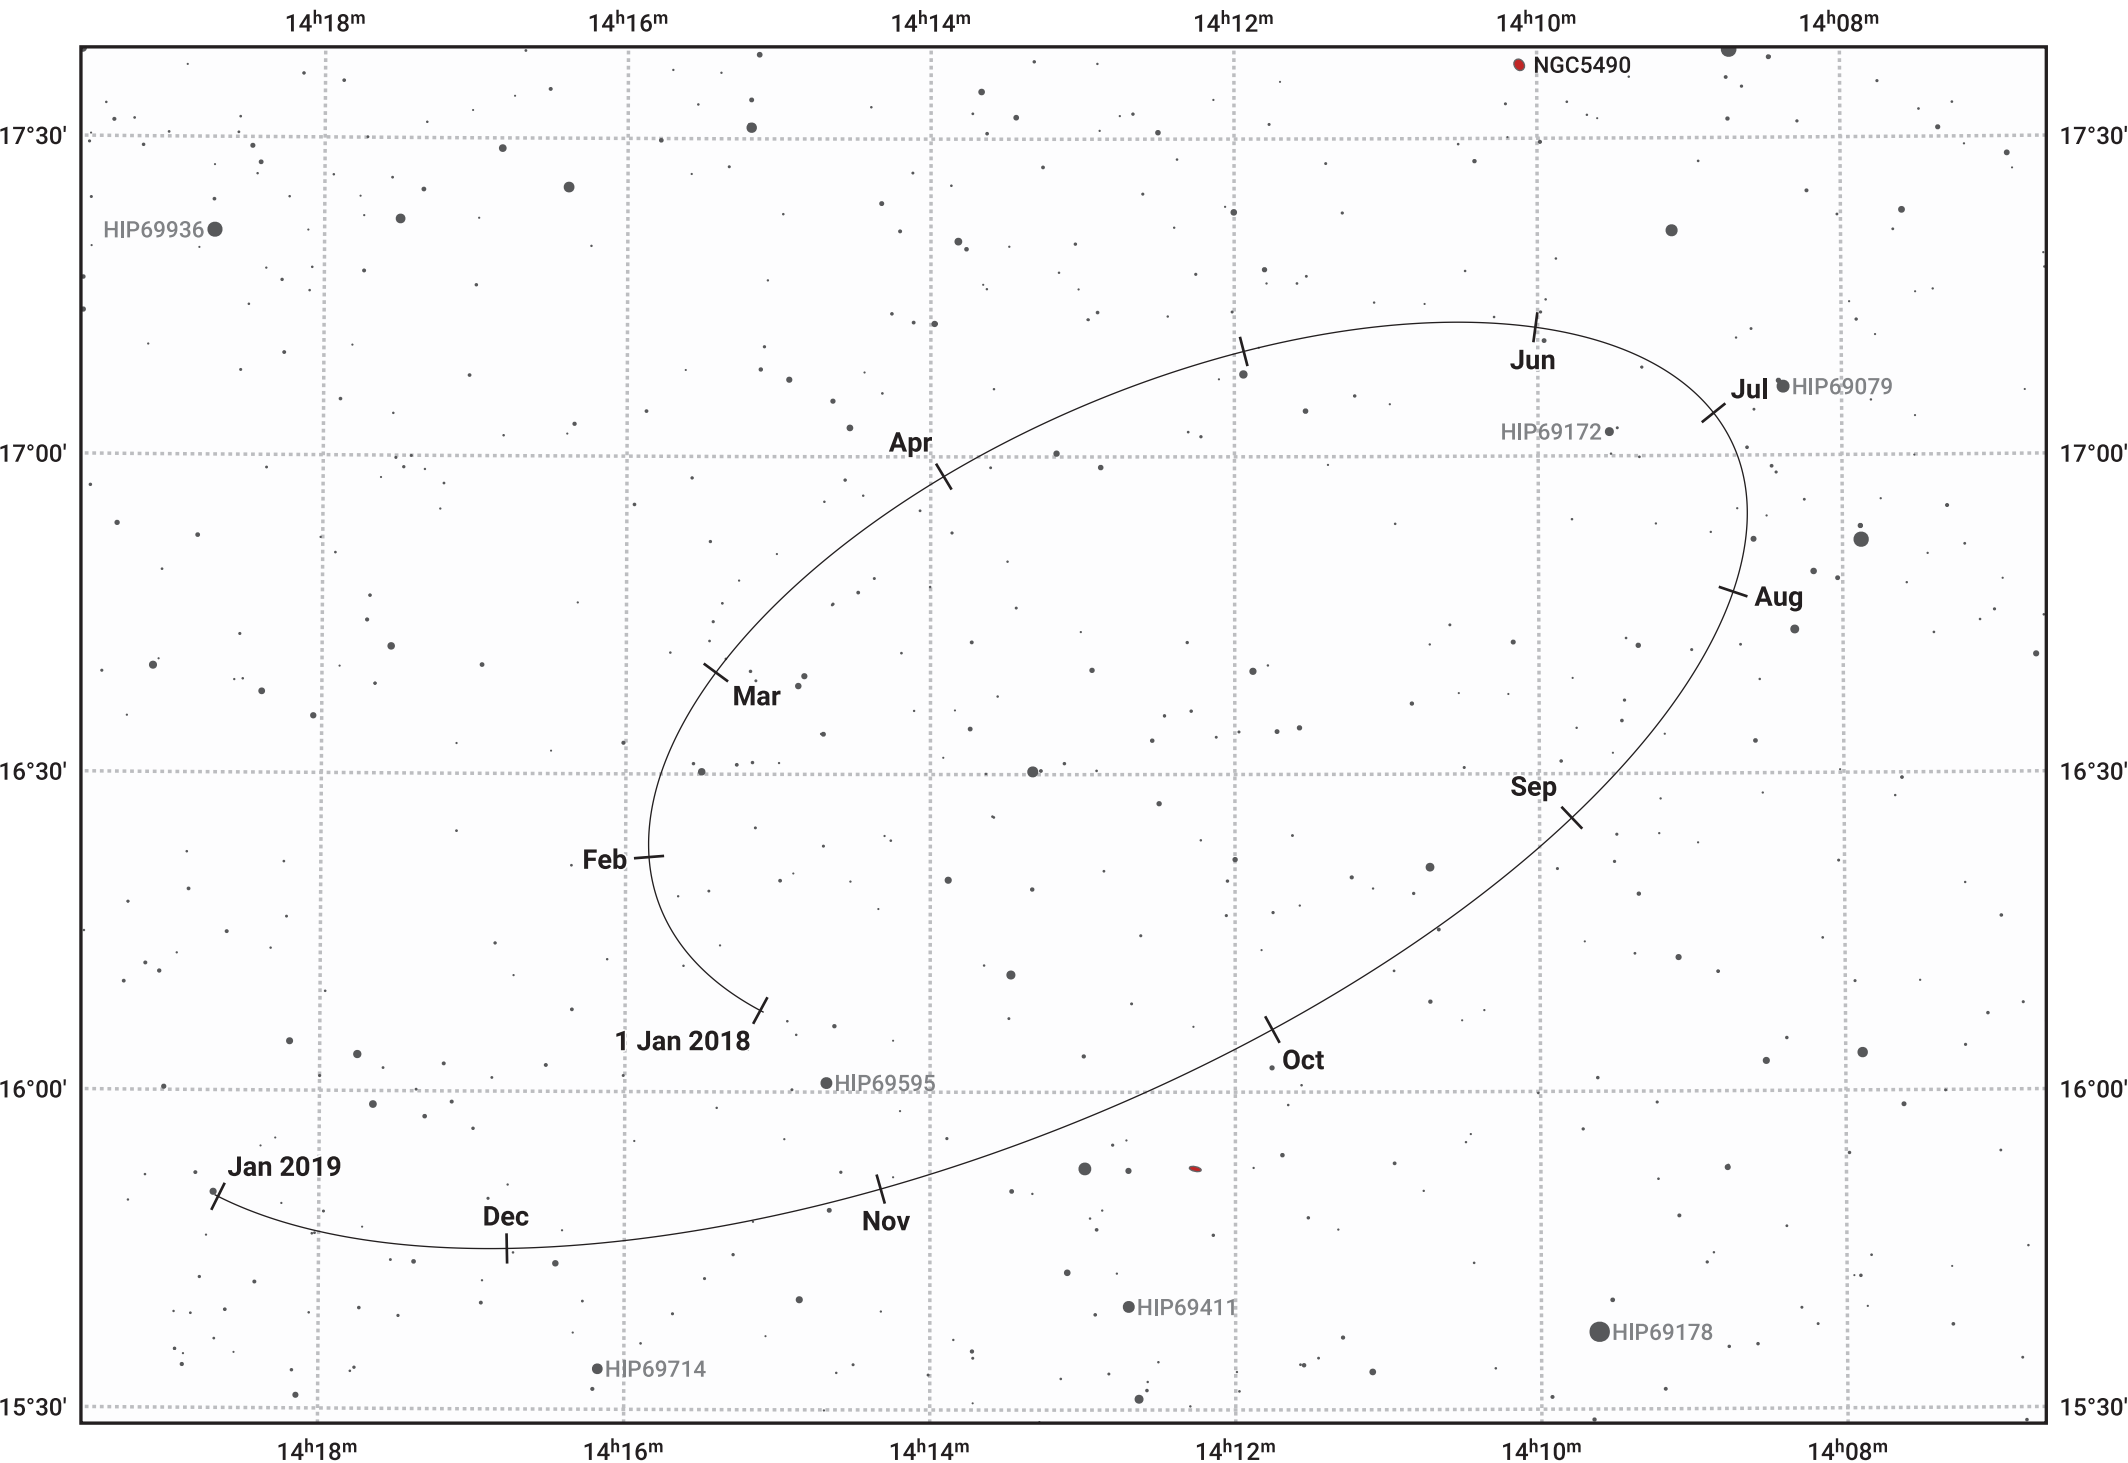

The path of Haumea in 2018

© Dominic Ford 2011–2024. Date markers placed at midnight UTC. Downloaded from <https://in-the-sky.org>

Magnitude scale: 14.0 13.0 12.0 11.0 10.0 9.0 8.0 7.0 6.0

— Ecliptic Plane

Galaxy Bright nebula Open cluster Globular cluster

Date	Mag
2018 Jan 1	17.4
2018 Apr 1	17.3
2018 Jul 1	17.4
2018 Oct 1	17.4
2019 Jan 1	17.4