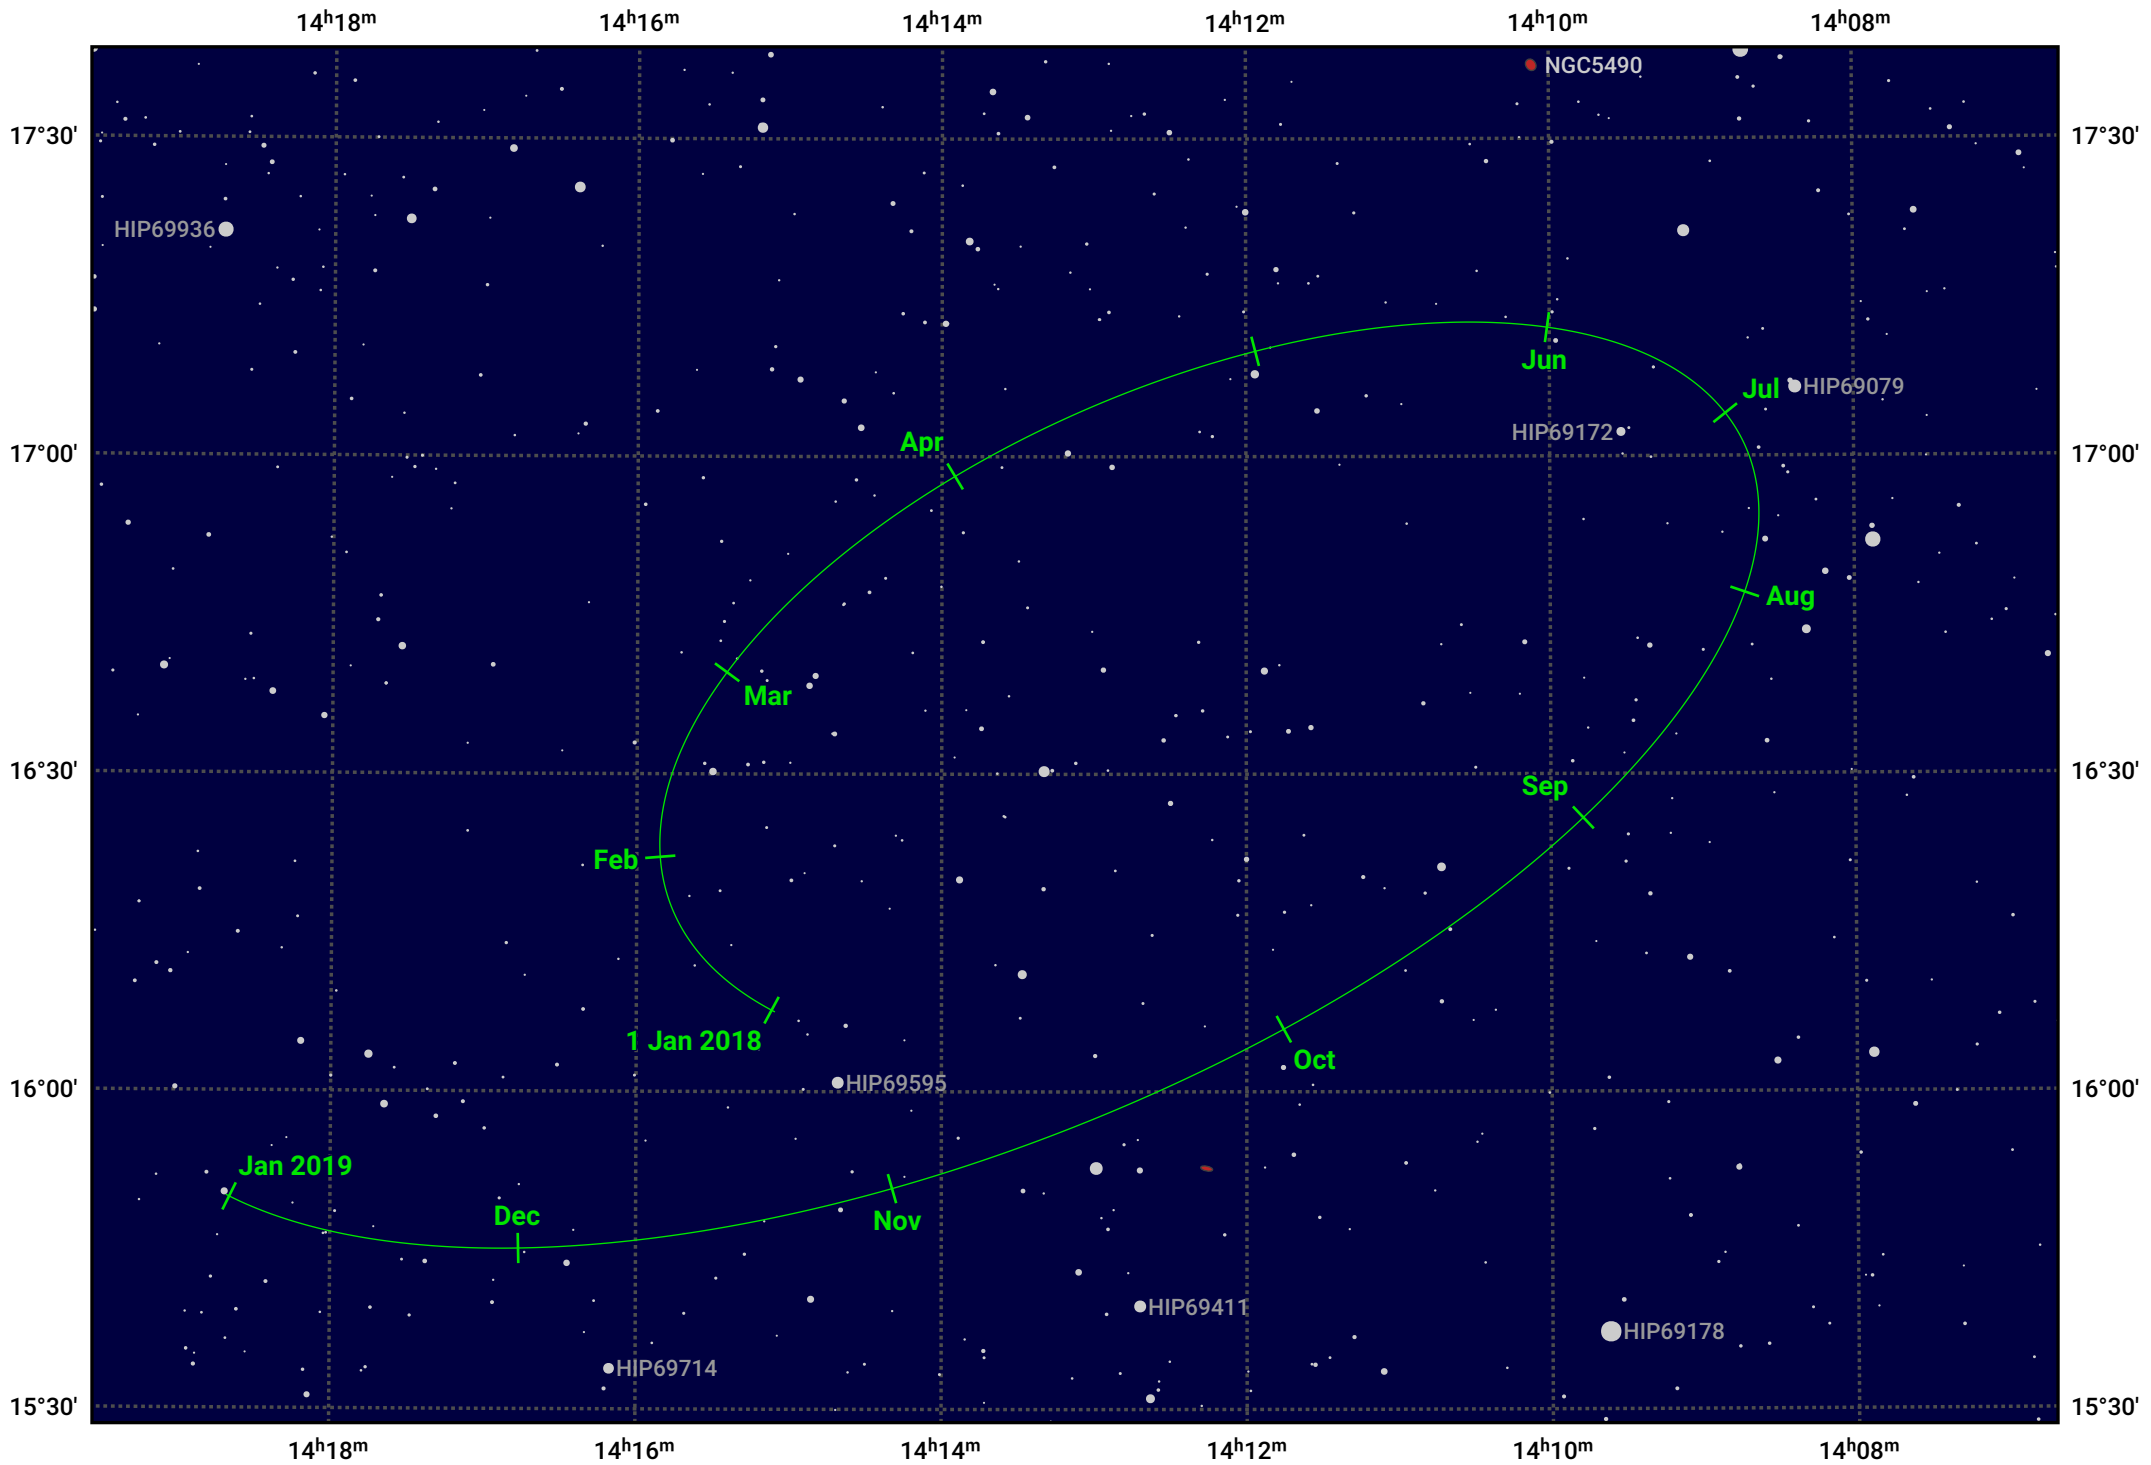

The path of Haumea in 2018

© Dominic Ford 2011–2024. Date markers placed at midnight UTC. Downloaded from <https://in-the-sky.org>

Magnitude scale: 14.0 13.0 12.0 11.0 10.0 9.0 8.0 7.0 6.0

— Ecliptic Plane

Galaxy Bright nebula Open cluster Globular cluster

Date	Mag
2018 Jan 1	17.4
2018 Apr 1	17.3
2018 Jul 1	17.4
2018 Oct 1	17.4
2019 Jan 1	17.4