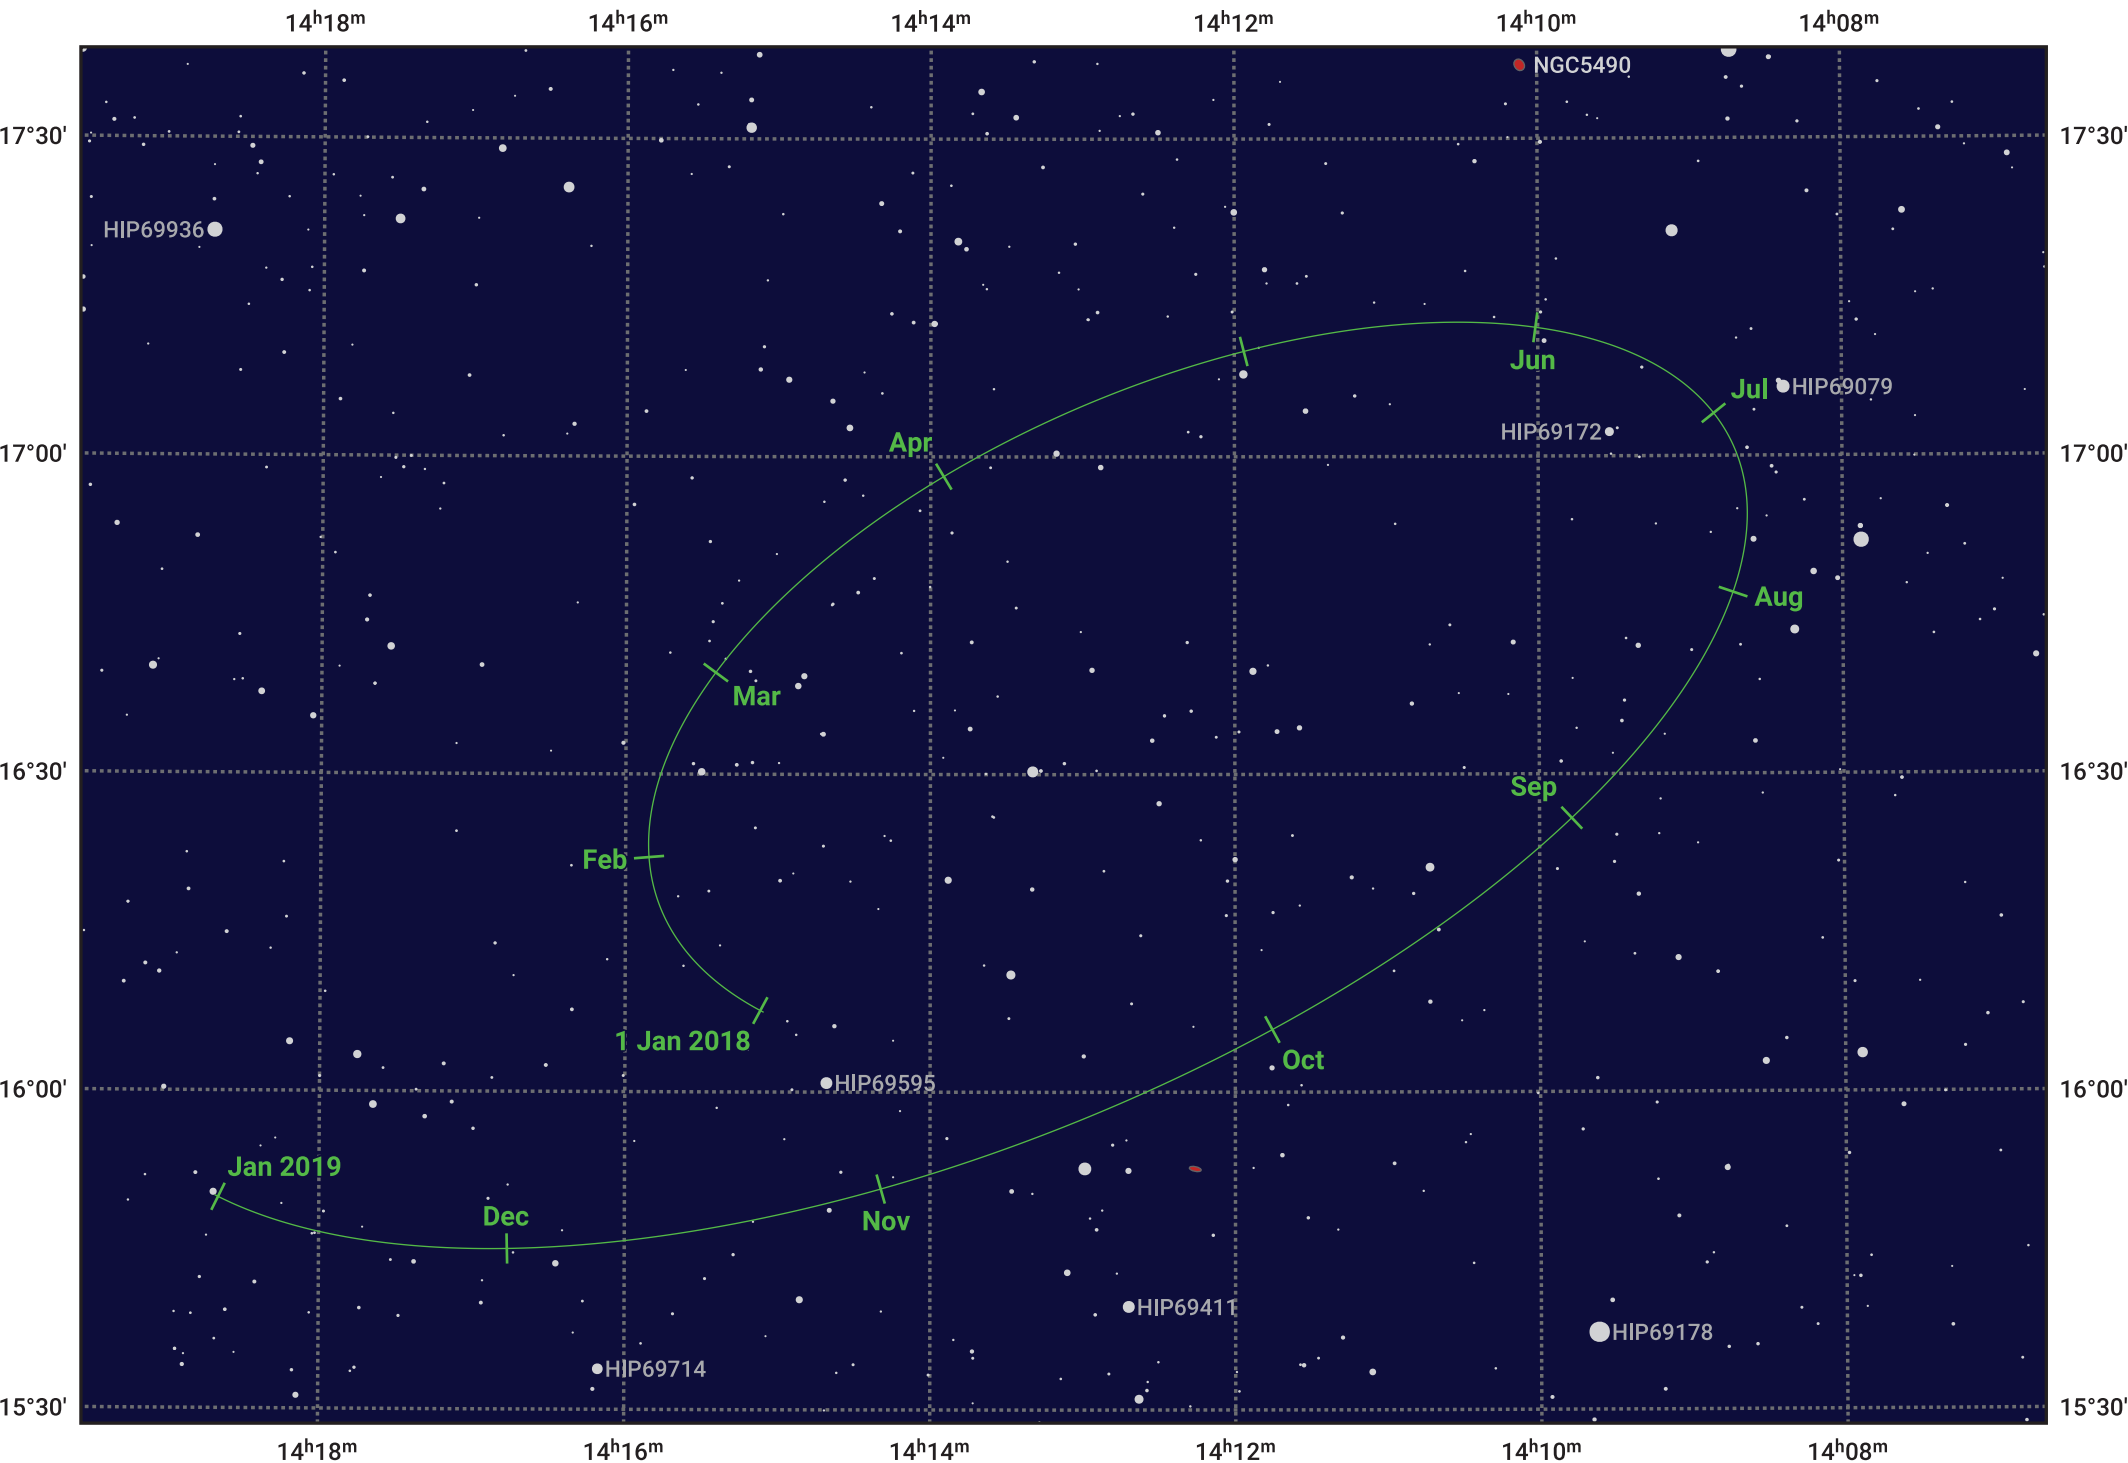

The path of Haumea in 2018

© Dominic Ford 2011–2024. Date markers placed at midnight UTC. Downloaded from <https://in-the-sky.org>

Magnitude scale: 14.0 13.0 12.0 11.0 10.0 9.0 8.0 7.0 6.0

— Ecliptic Plane

Galaxy Bright nebula Open cluster Globular cluster

| Date | Mag |
|------------|------|
| 2018 Jan 1 | 17.4 |
| 2018 Apr 1 | 17.3 |
| 2018 Jul 1 | 17.4 |
| 2018 Oct 1 | 17.4 |
| 2019 Jan 1 | 17.4 |