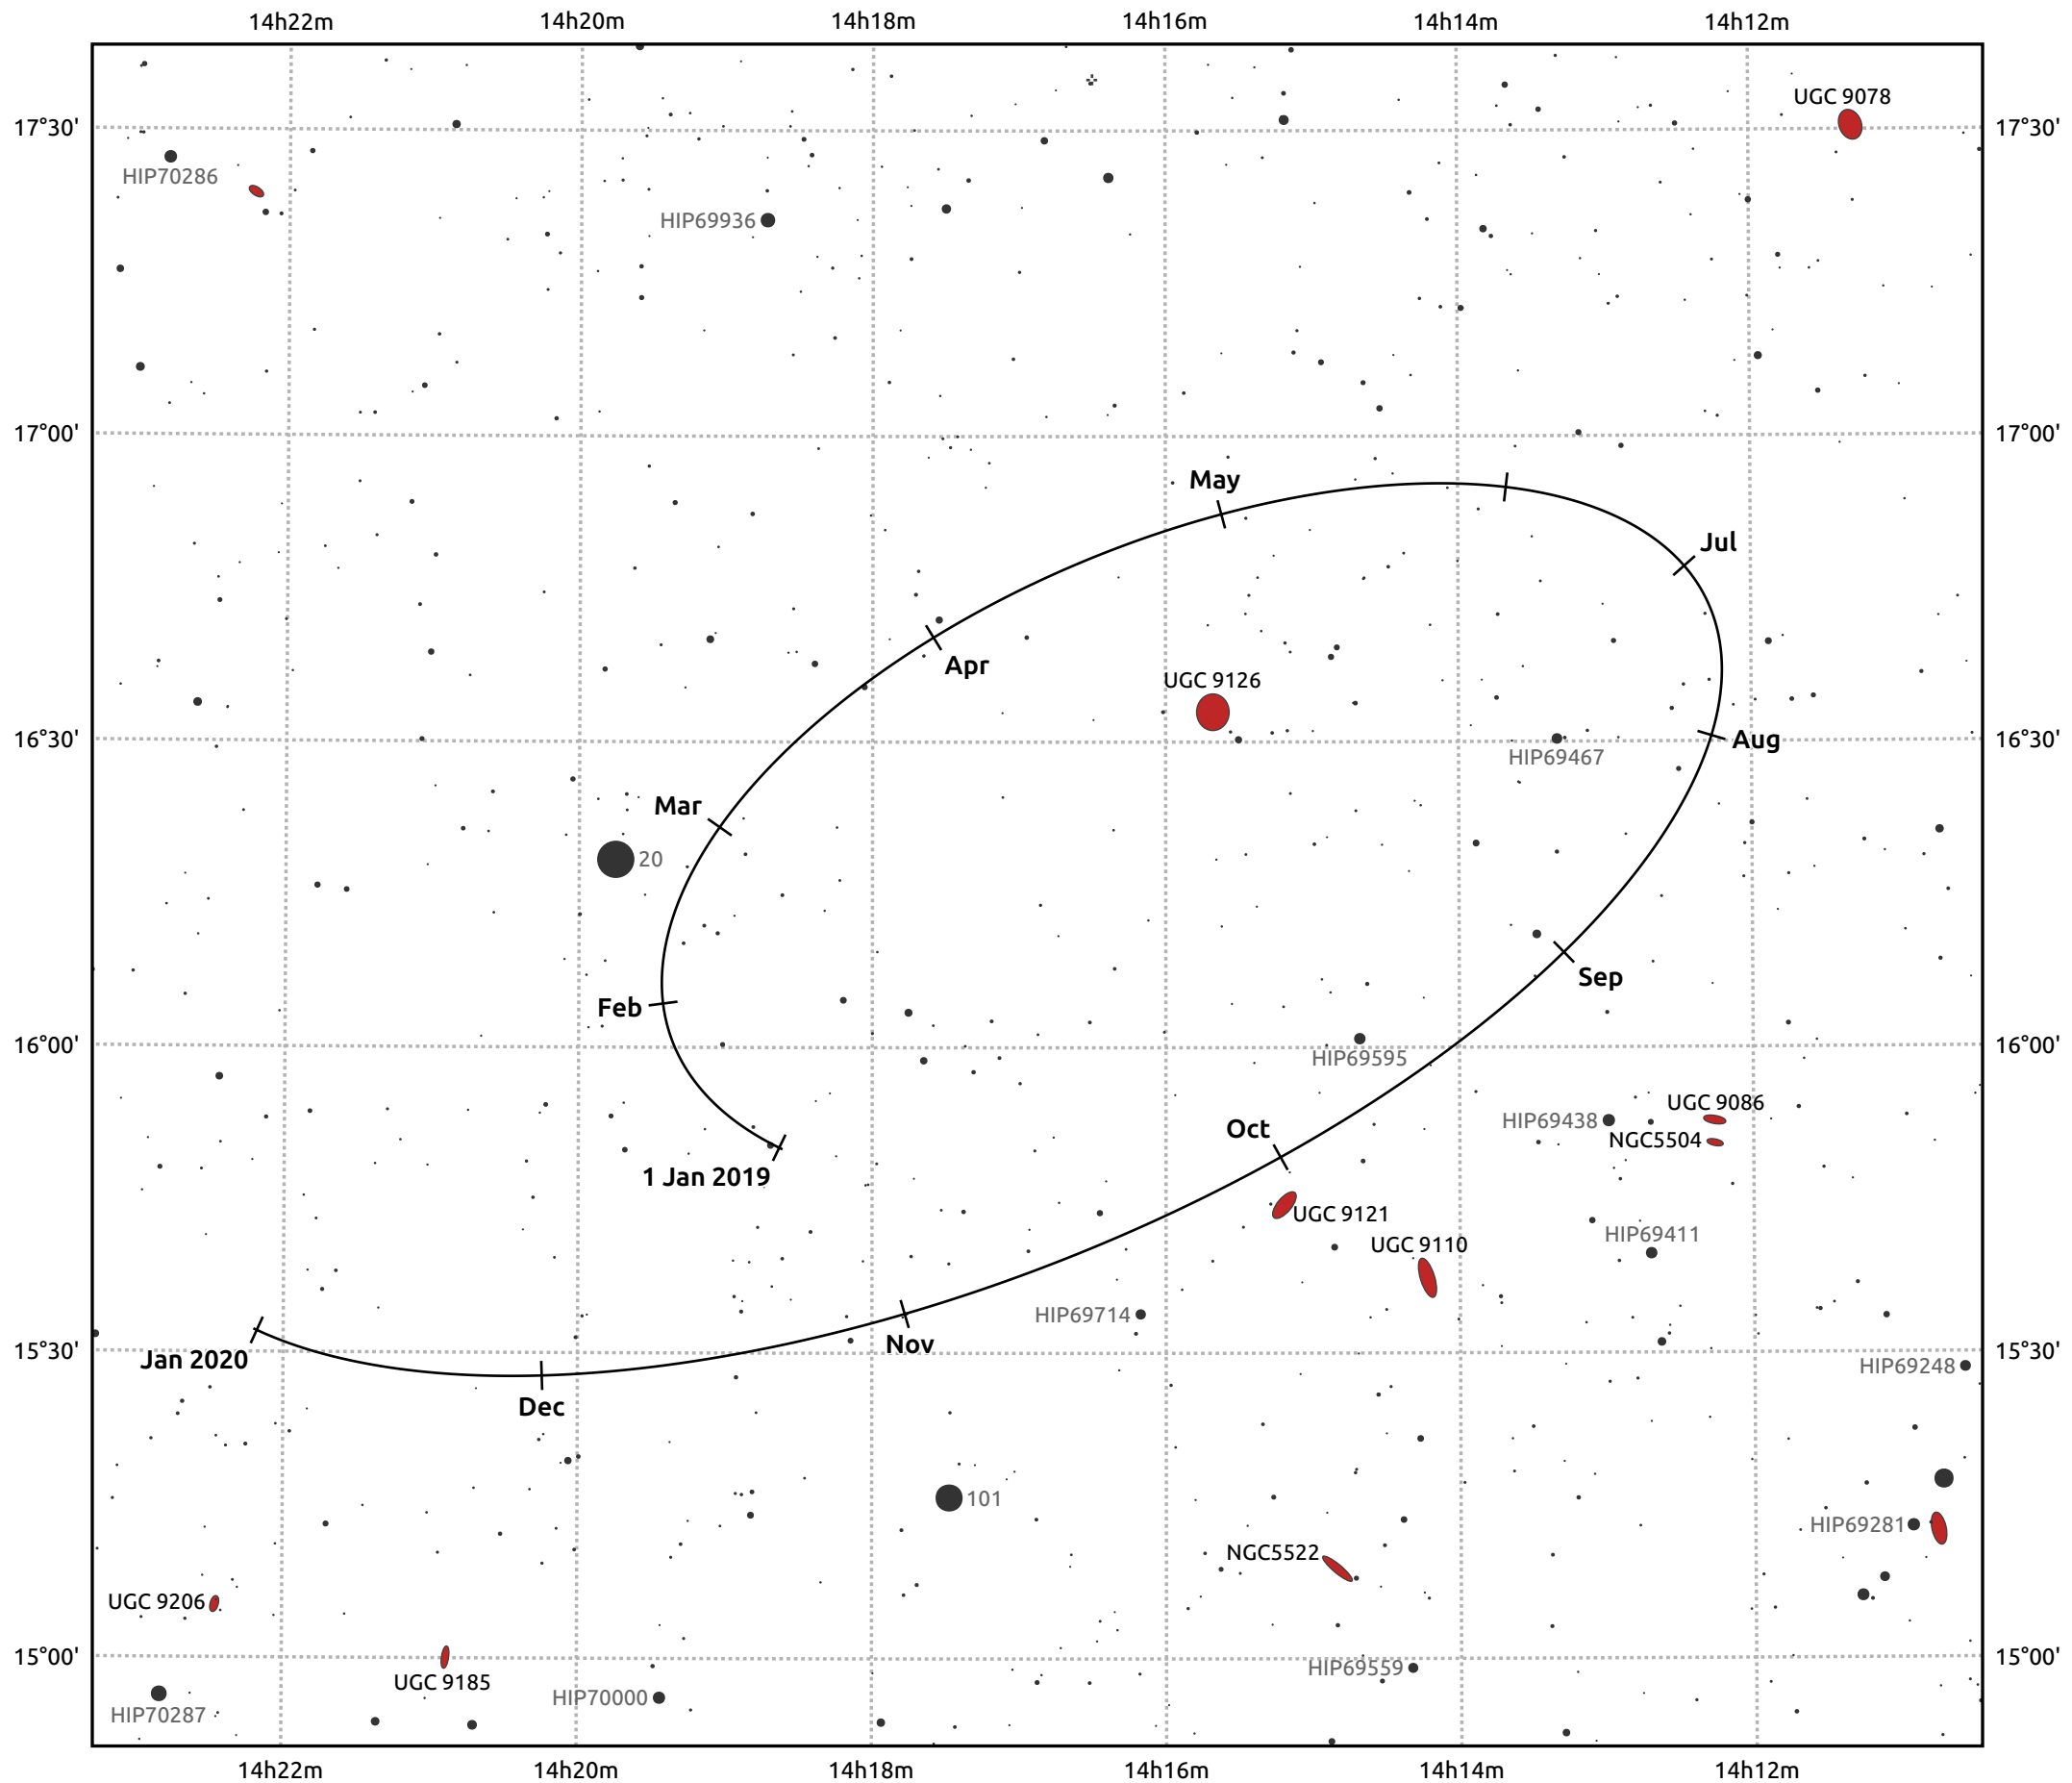

The path of Haumea in 2019

© Dominic Ford 2011–2025. Date markers placed at midnight UTC. Downloaded from <https://in-the-sky.org>

Magnitude scale: 14.0 13.0 12.0 11.0 10.0 9.0 8.0 7.0 6.0 5.0 4.0

— Ecliptic Plane

Galaxy Bright nebula Open cluster Globular cluster Planetary nebula

Date	Mag
2019 Jan 1	17.4
2019 Apr 1	17.3
2019 Jul 1	17.3
2019 Oct 1	17.3
2020 Jan 1	17.4