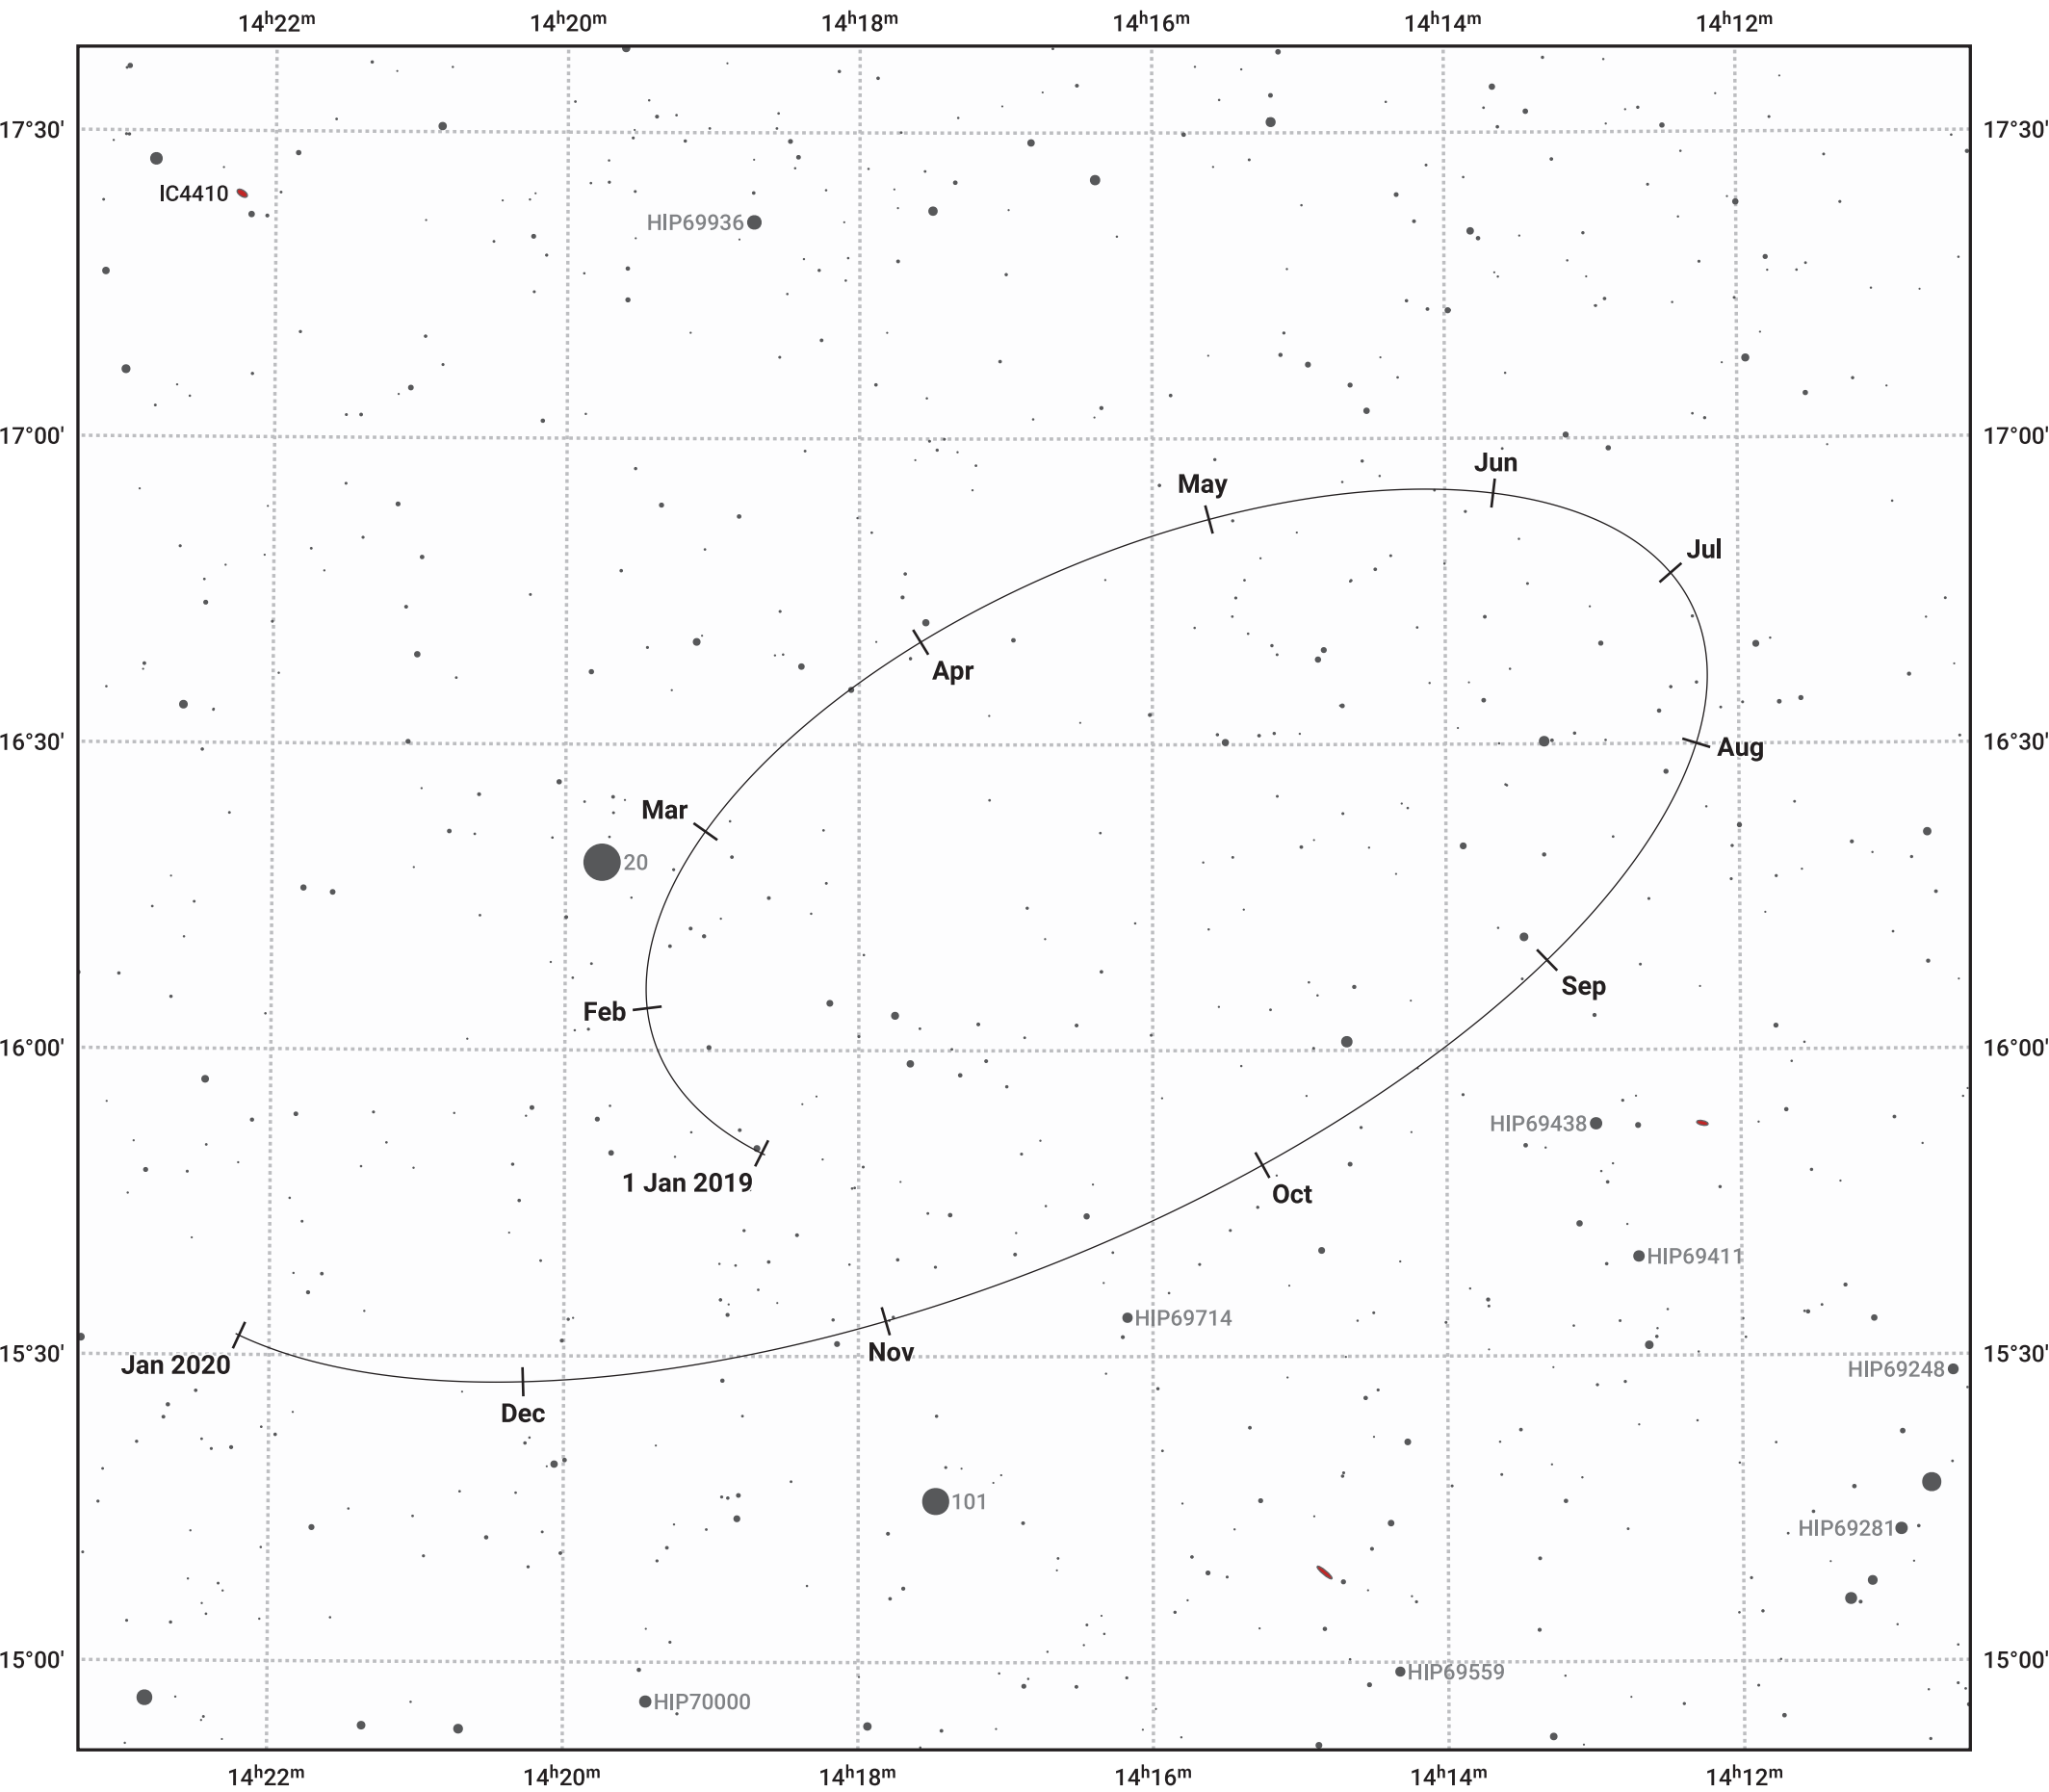

The path of Haumea in 2019

© Dominic Ford 2011–2024. Date markers placed at midnight UTC. Downloaded from <https://in-the-sky.org>

Magnitude scale: 14.0 13.0 12.0 11.0 10.0 9.0 8.0 7.0 6.0 5.0 4.0

— Ecliptic Plane

Galaxy Bright nebula Open cluster Globular cluster

Date	Mag
2019 Jan 1	17.4
2019 Apr 1	17.3
2019 Jul 1	17.4
2019 Oct 1	17.4
2020 Jan 1	17.4