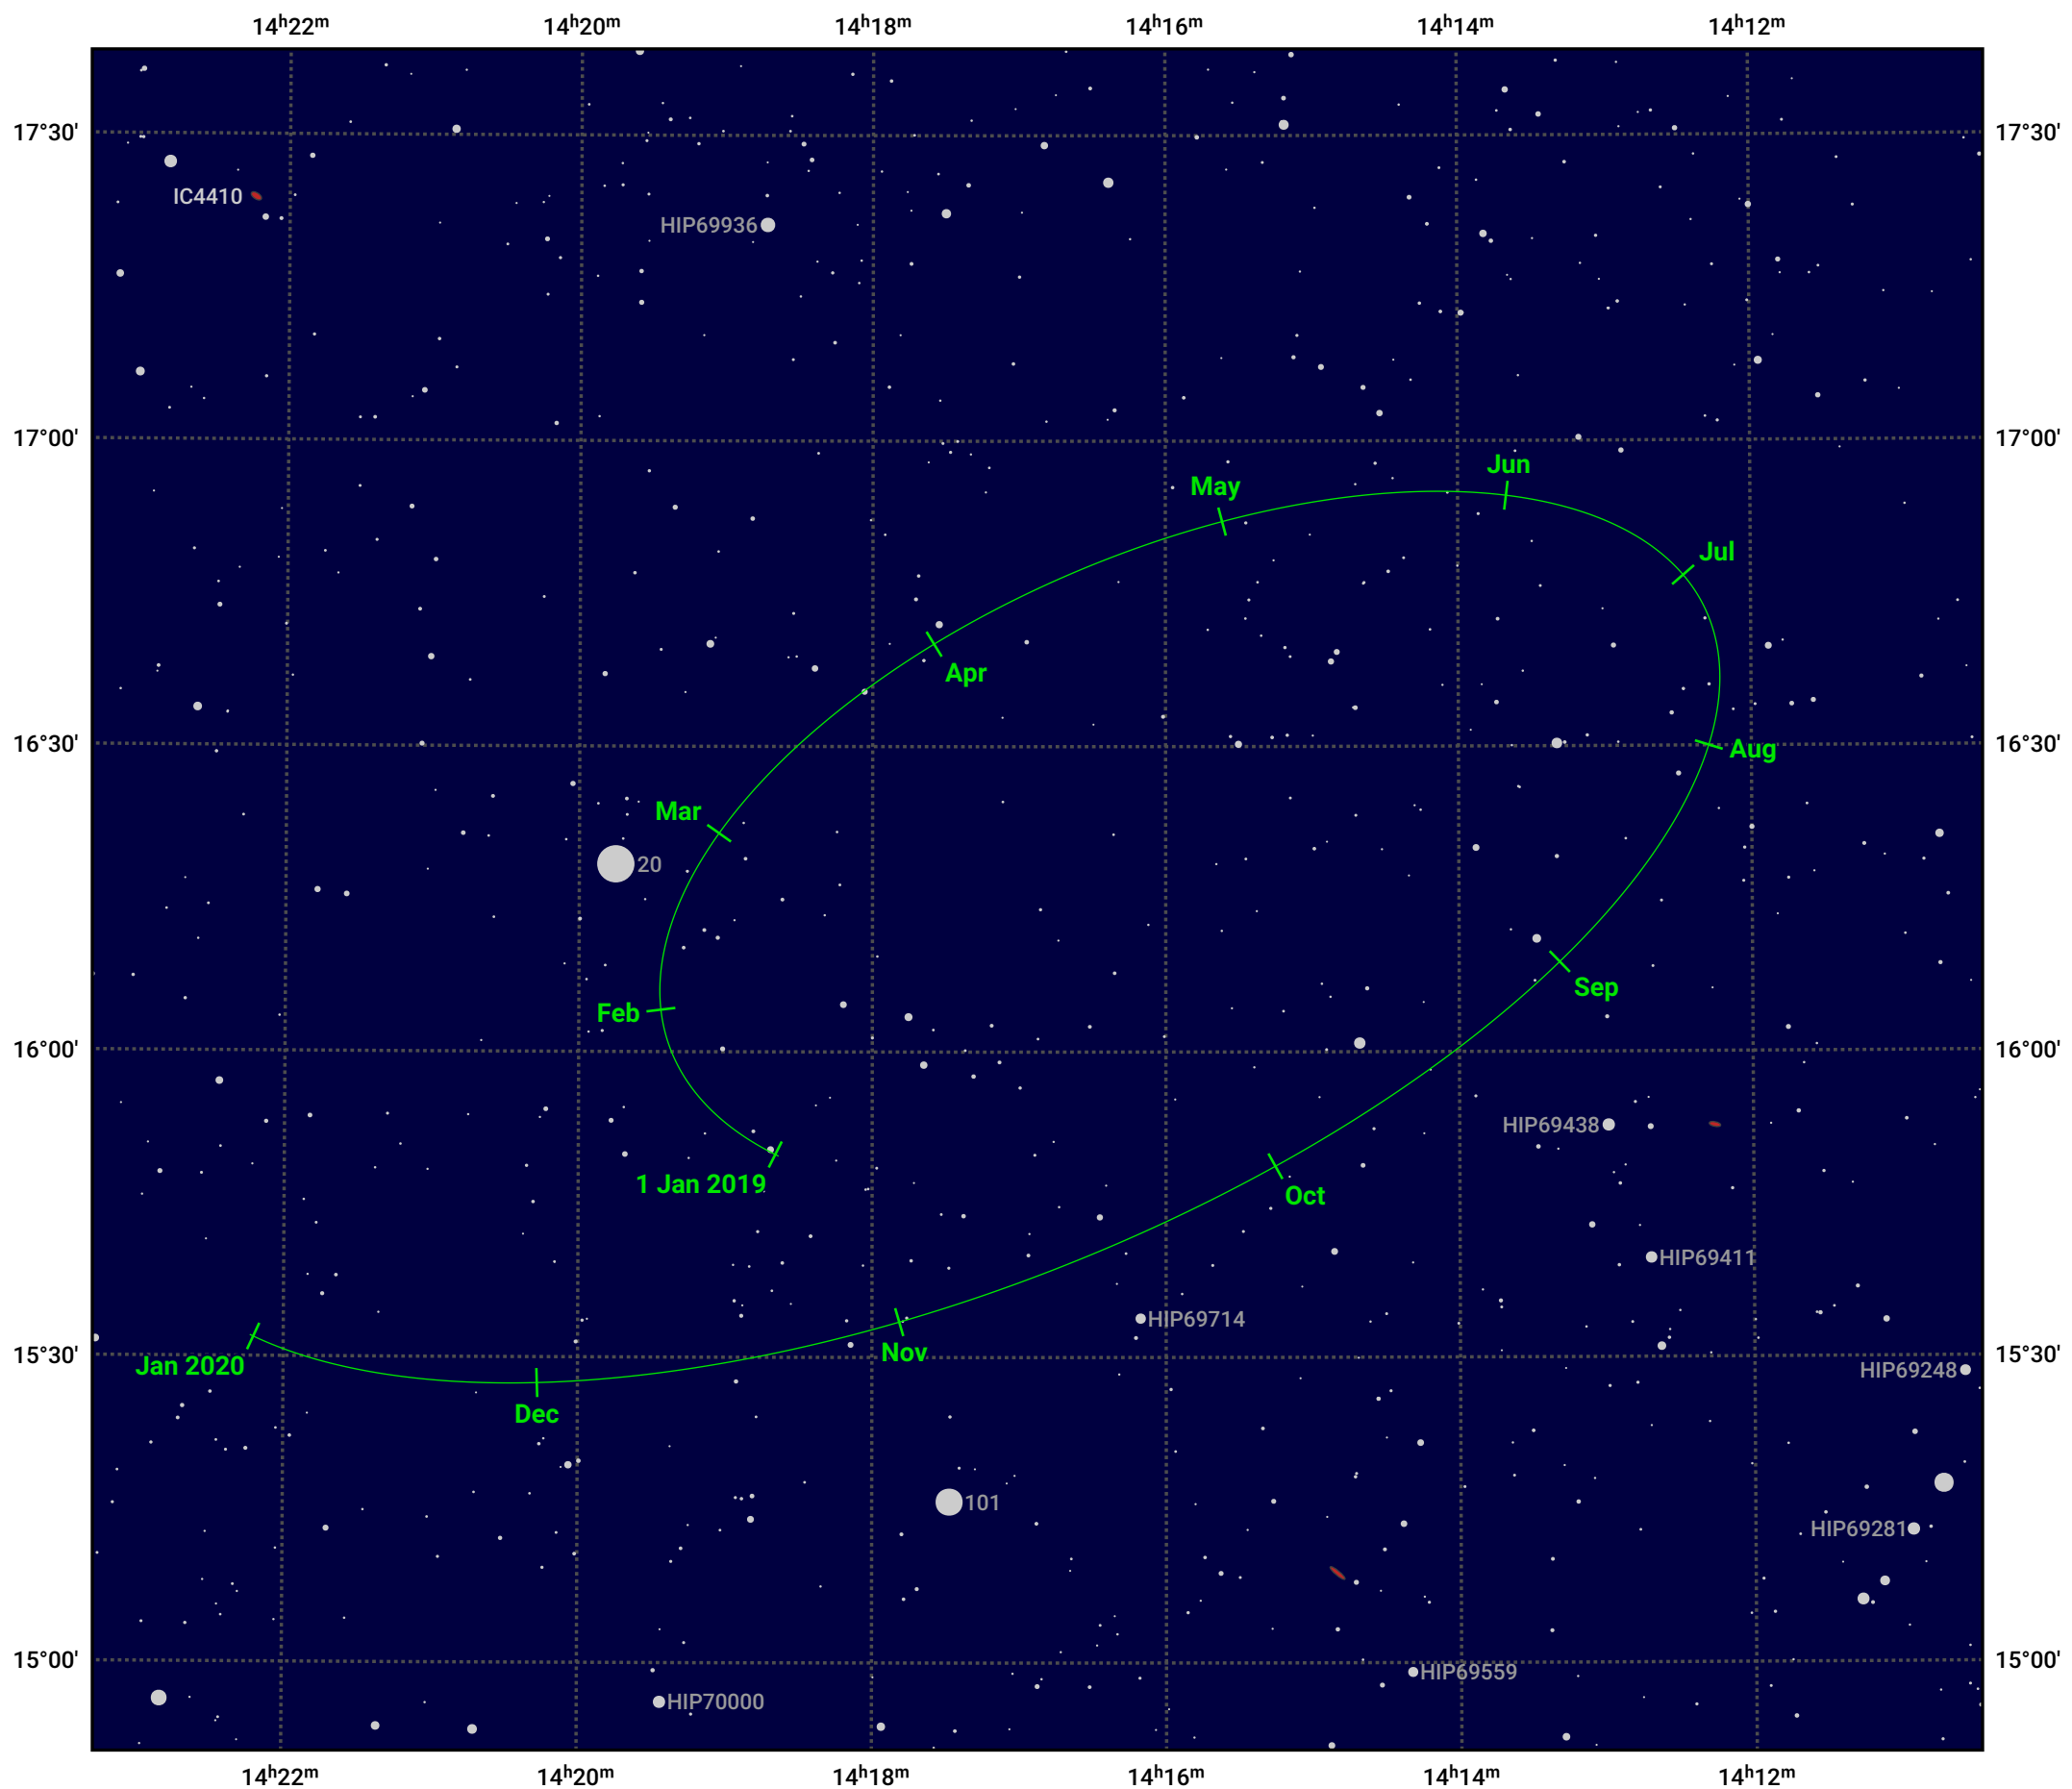

The path of Haumea in 2019

© Dominic Ford 2011–2024. Date markers placed at midnight UTC. Downloaded from <https://in-the-sky.org>

Magnitude scale: 14.0 13.0 12.0 11.0 10.0 9.0 8.0 7.0 6.0 5.0 4.0

— Ecliptic Plane

Galaxy Bright nebula Open cluster Globular cluster

| Date | Mag |
|------------|------|
| 2019 Jan 1 | 17.4 |
| 2019 Apr 1 | 17.3 |
| 2019 Jul 1 | 17.4 |
| 2019 Oct 1 | 17.4 |
| 2020 Jan 1 | 17.4 |