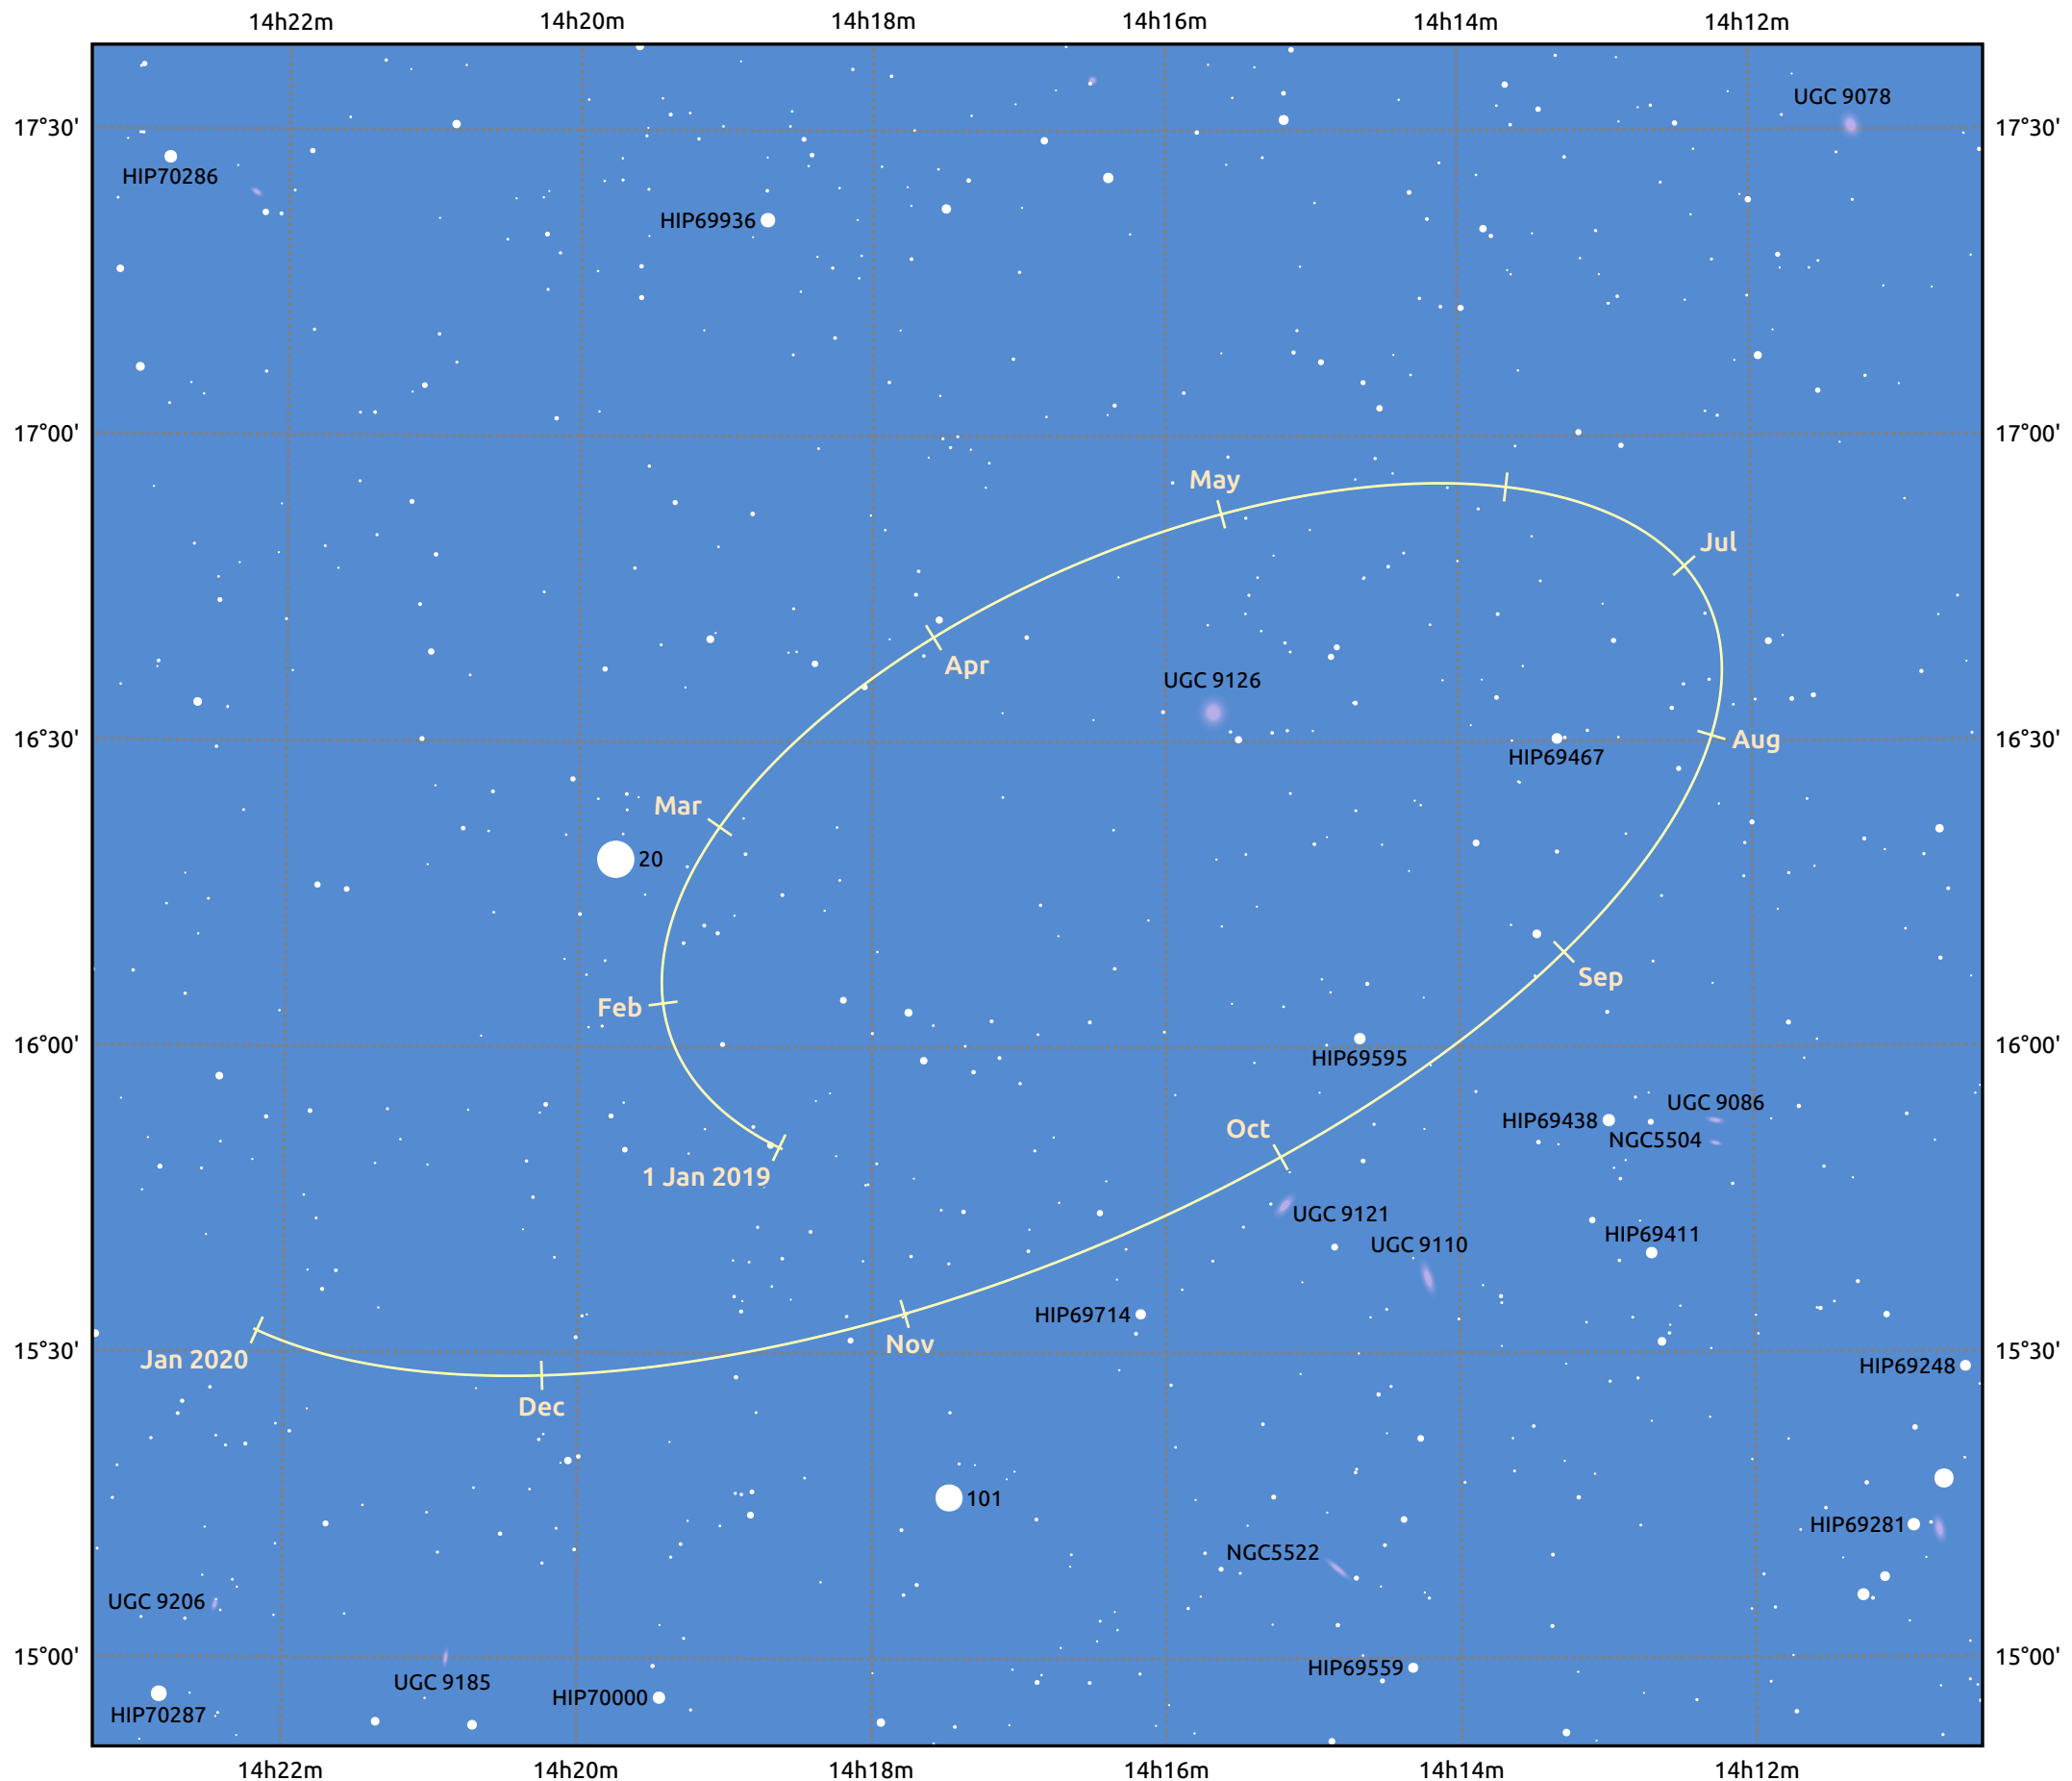

# The path of Haumea in 2019

© Dominic Ford 2011–2025. Date markers placed at midnight UTC. Downloaded from <https://in-the-sky.org>

Magnitude scale: 14.0 13.0 12.0 11.0 10.0 9.0 8.0 7.0 6.0 5.0 4.0

— Ecliptic Plane

Galaxy    Bright nebula    Open cluster    Globular cluster    Planetary nebula

Date	Mag
2019 Jan 1	17.4
2019 Apr 1	17.3
2019 Jul 1	17.3
2019 Oct 1	17.3
2020 Jan 1	17.4