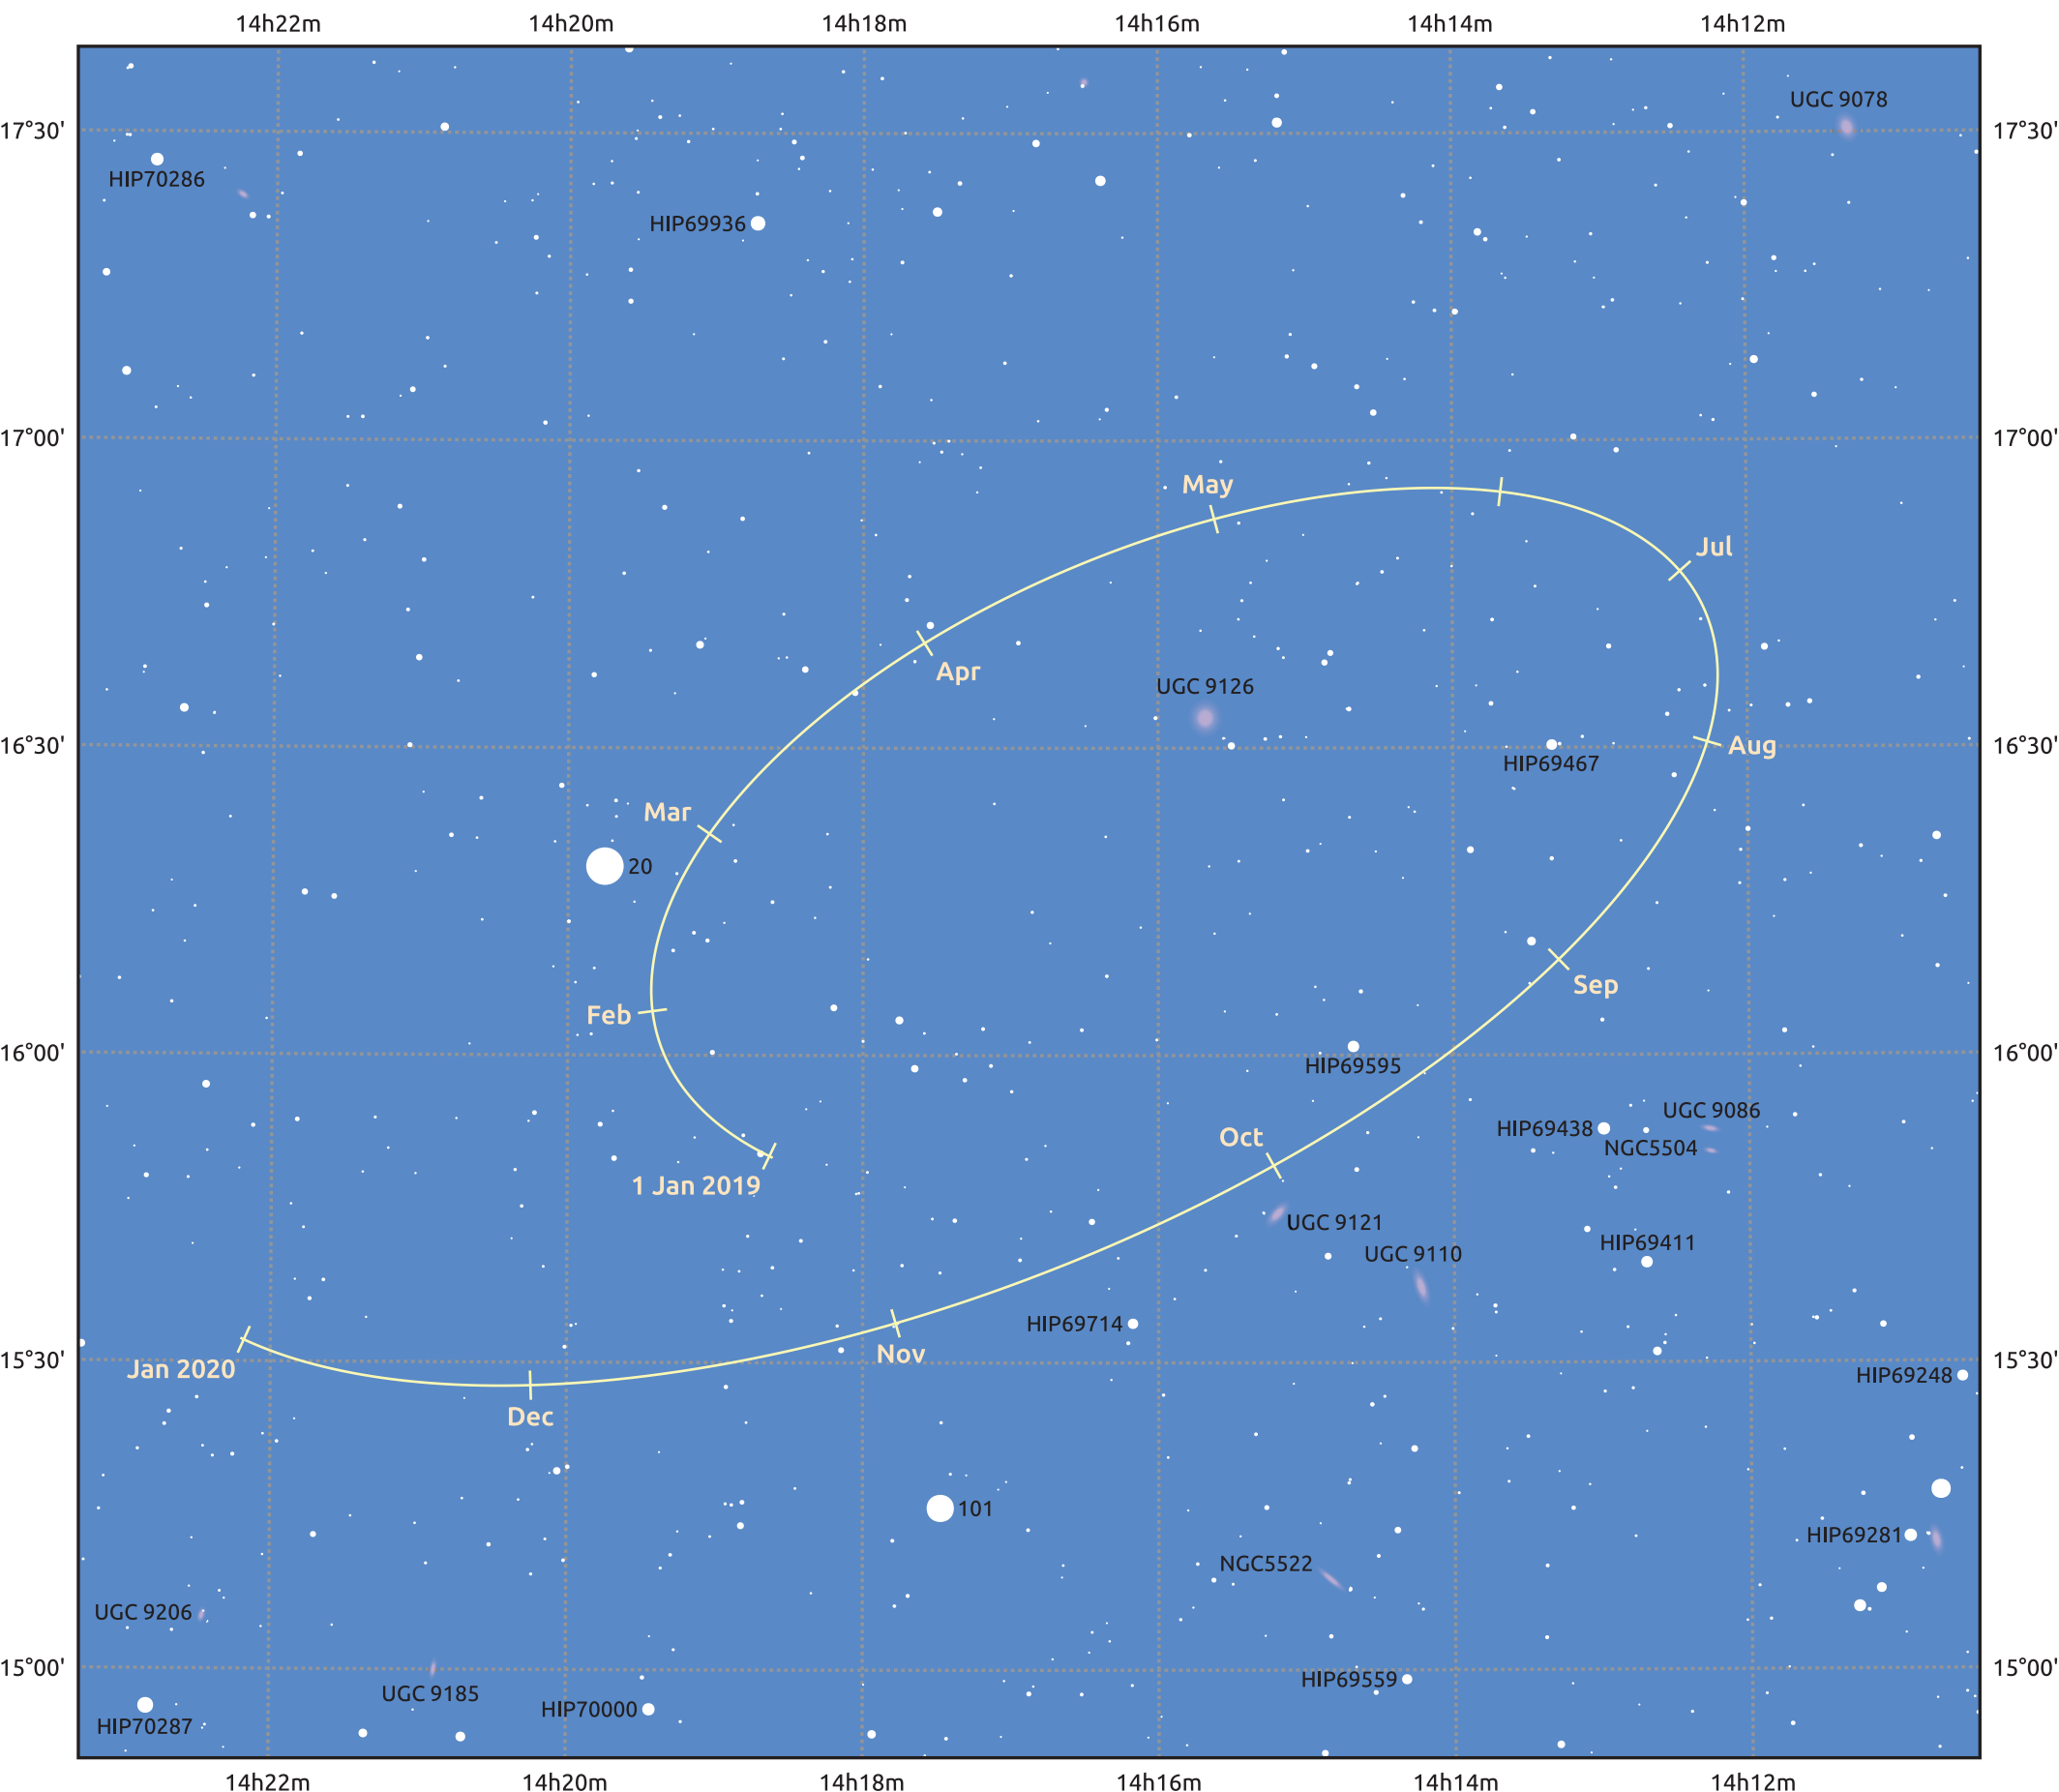

The path of Haumea in 2019

© Dominic Ford 2011–2025. Date markers placed at midnight UTC. Downloaded from <https://in-the-sky.org>

Magnitude scale: 14.0 13.0 12.0 11.0 10.0 9.0 8.0 7.0 6.0 5.0 4.0

— Ecliptic Plane

Galaxy Bright nebula Open cluster Globular cluster Planetary nebula

Date	Mag
2019 Jan 1	17.4
2019 Apr 1	17.3
2019 Jul 1	17.3
2019 Oct 1	17.3
2020 Jan 1	17.4