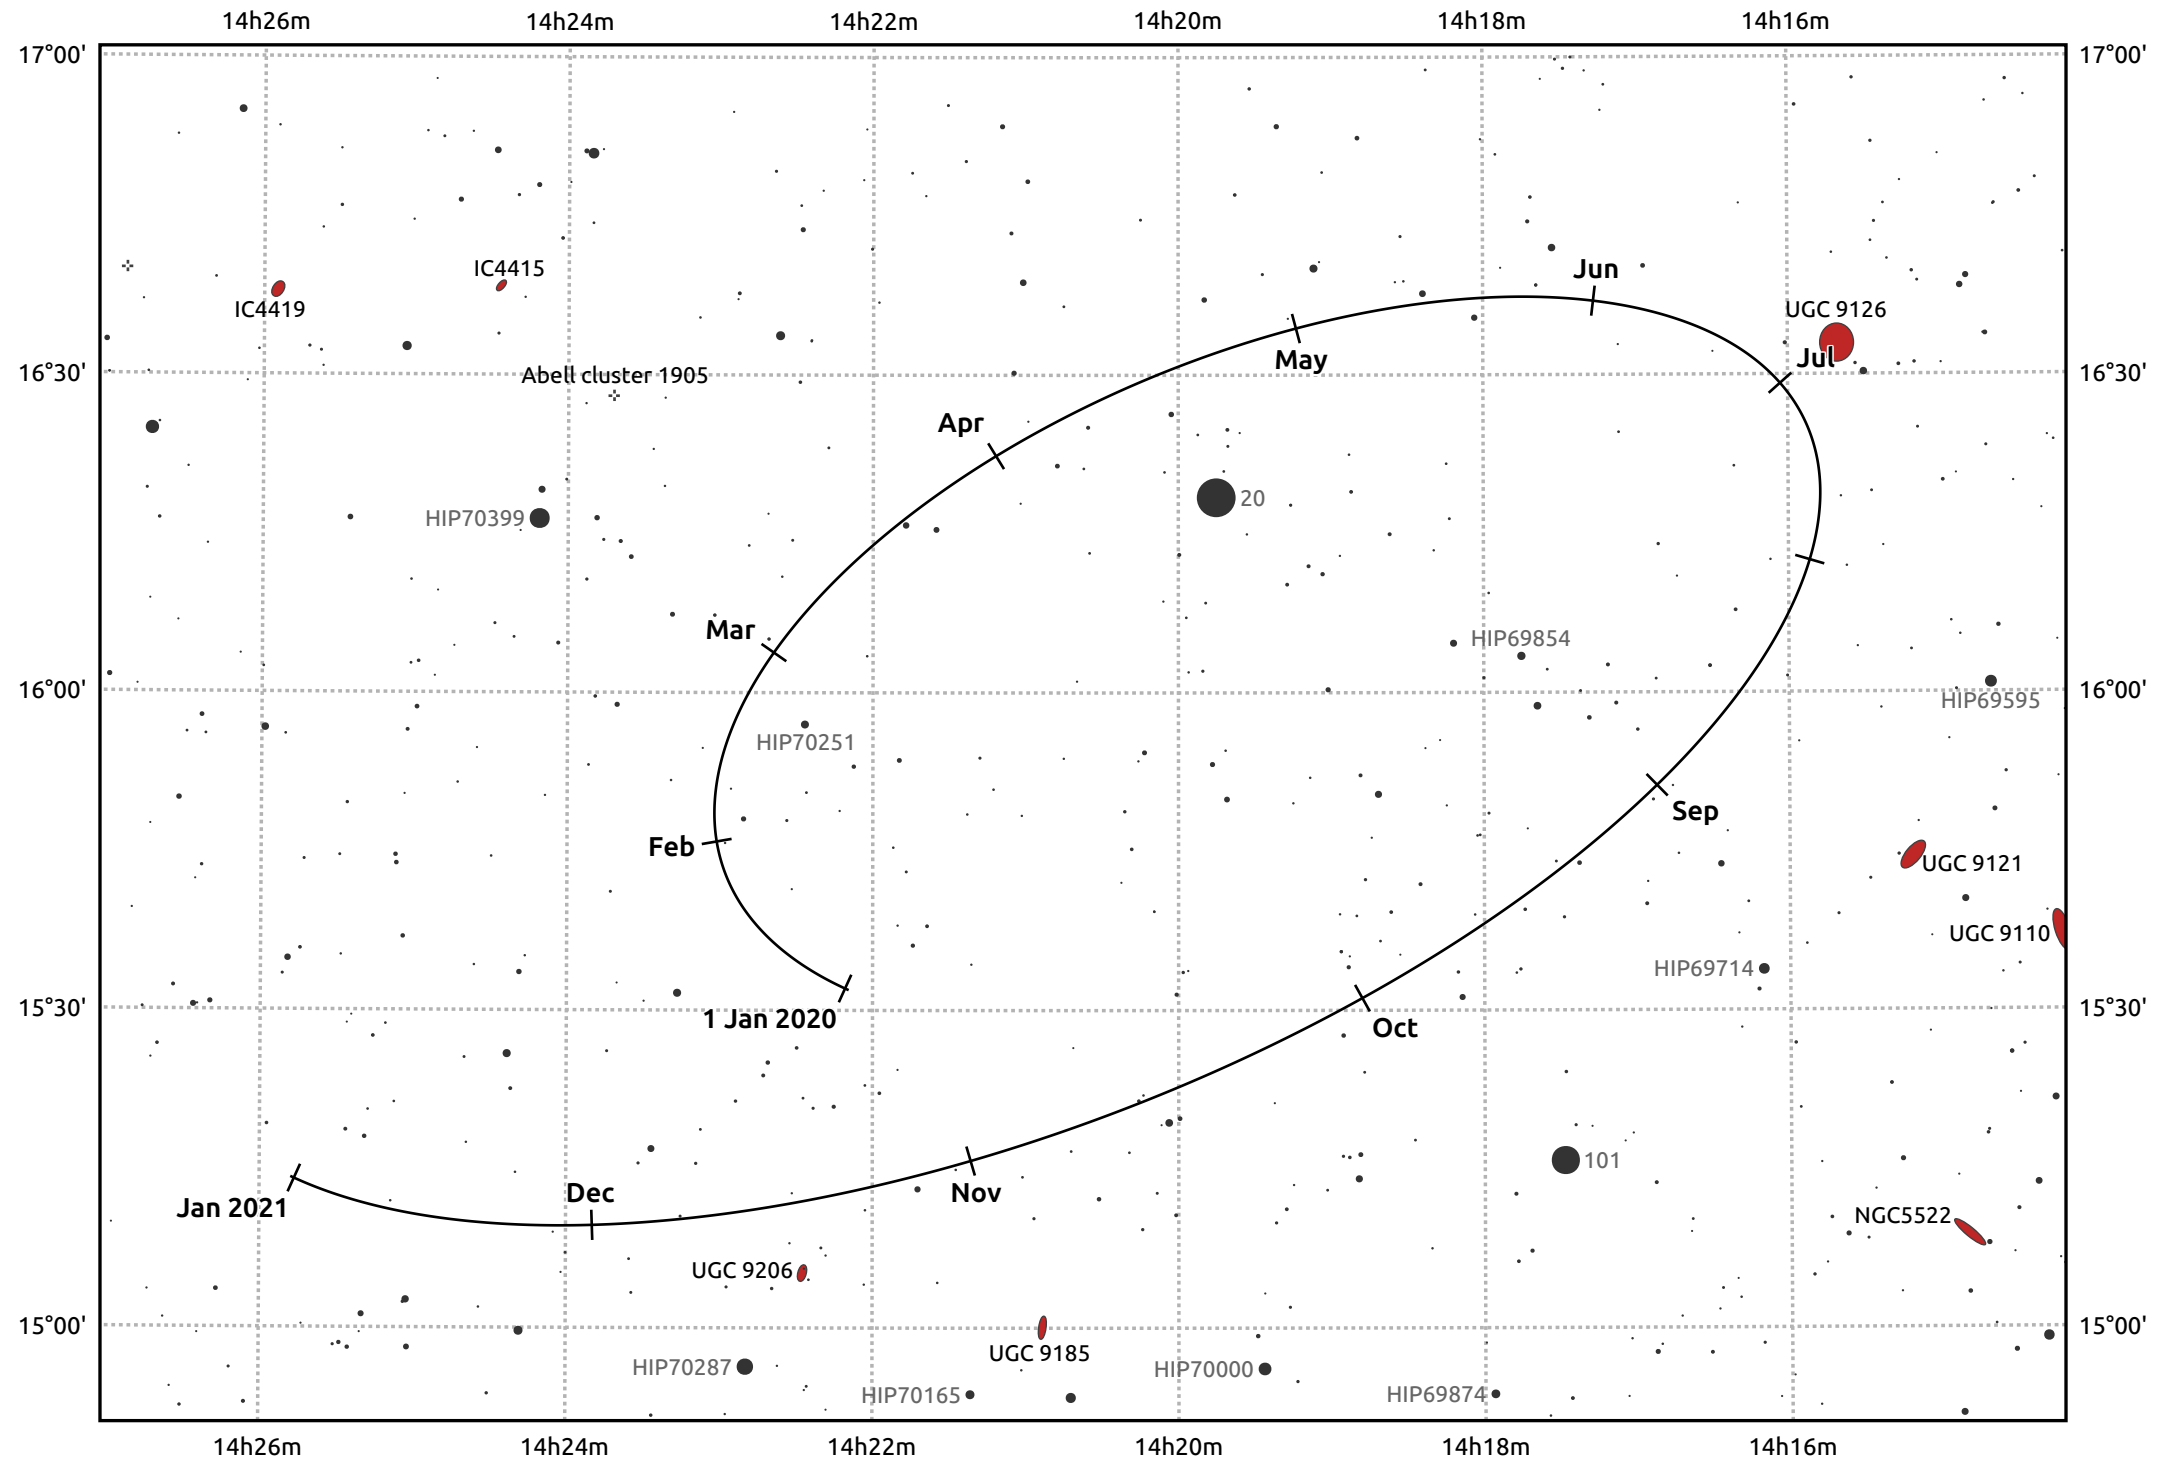

# The path of Haumea in 2020

© Dominic Ford 2011–2025. Date markers placed at midnight UTC. Downloaded from <https://in-the-sky.org>

Magnitude scale: · 14.0 · 13.0 · 12.0 · 11.0 · 10.0 · 9.0 · 8.0 · 7.0 · 6.0 · 5.0 · 4.0

— Ecliptic Plane

- Galaxy
- Bright nebula
- Open cluster
- Globular cluster
- Planetary nebula

Date	Mag
2020 Jan 1	17.4
2020 Apr 1	17.3
2020 Jul 1	17.3
2020 Oct 1	17.3
2021 Jan 1	17.4