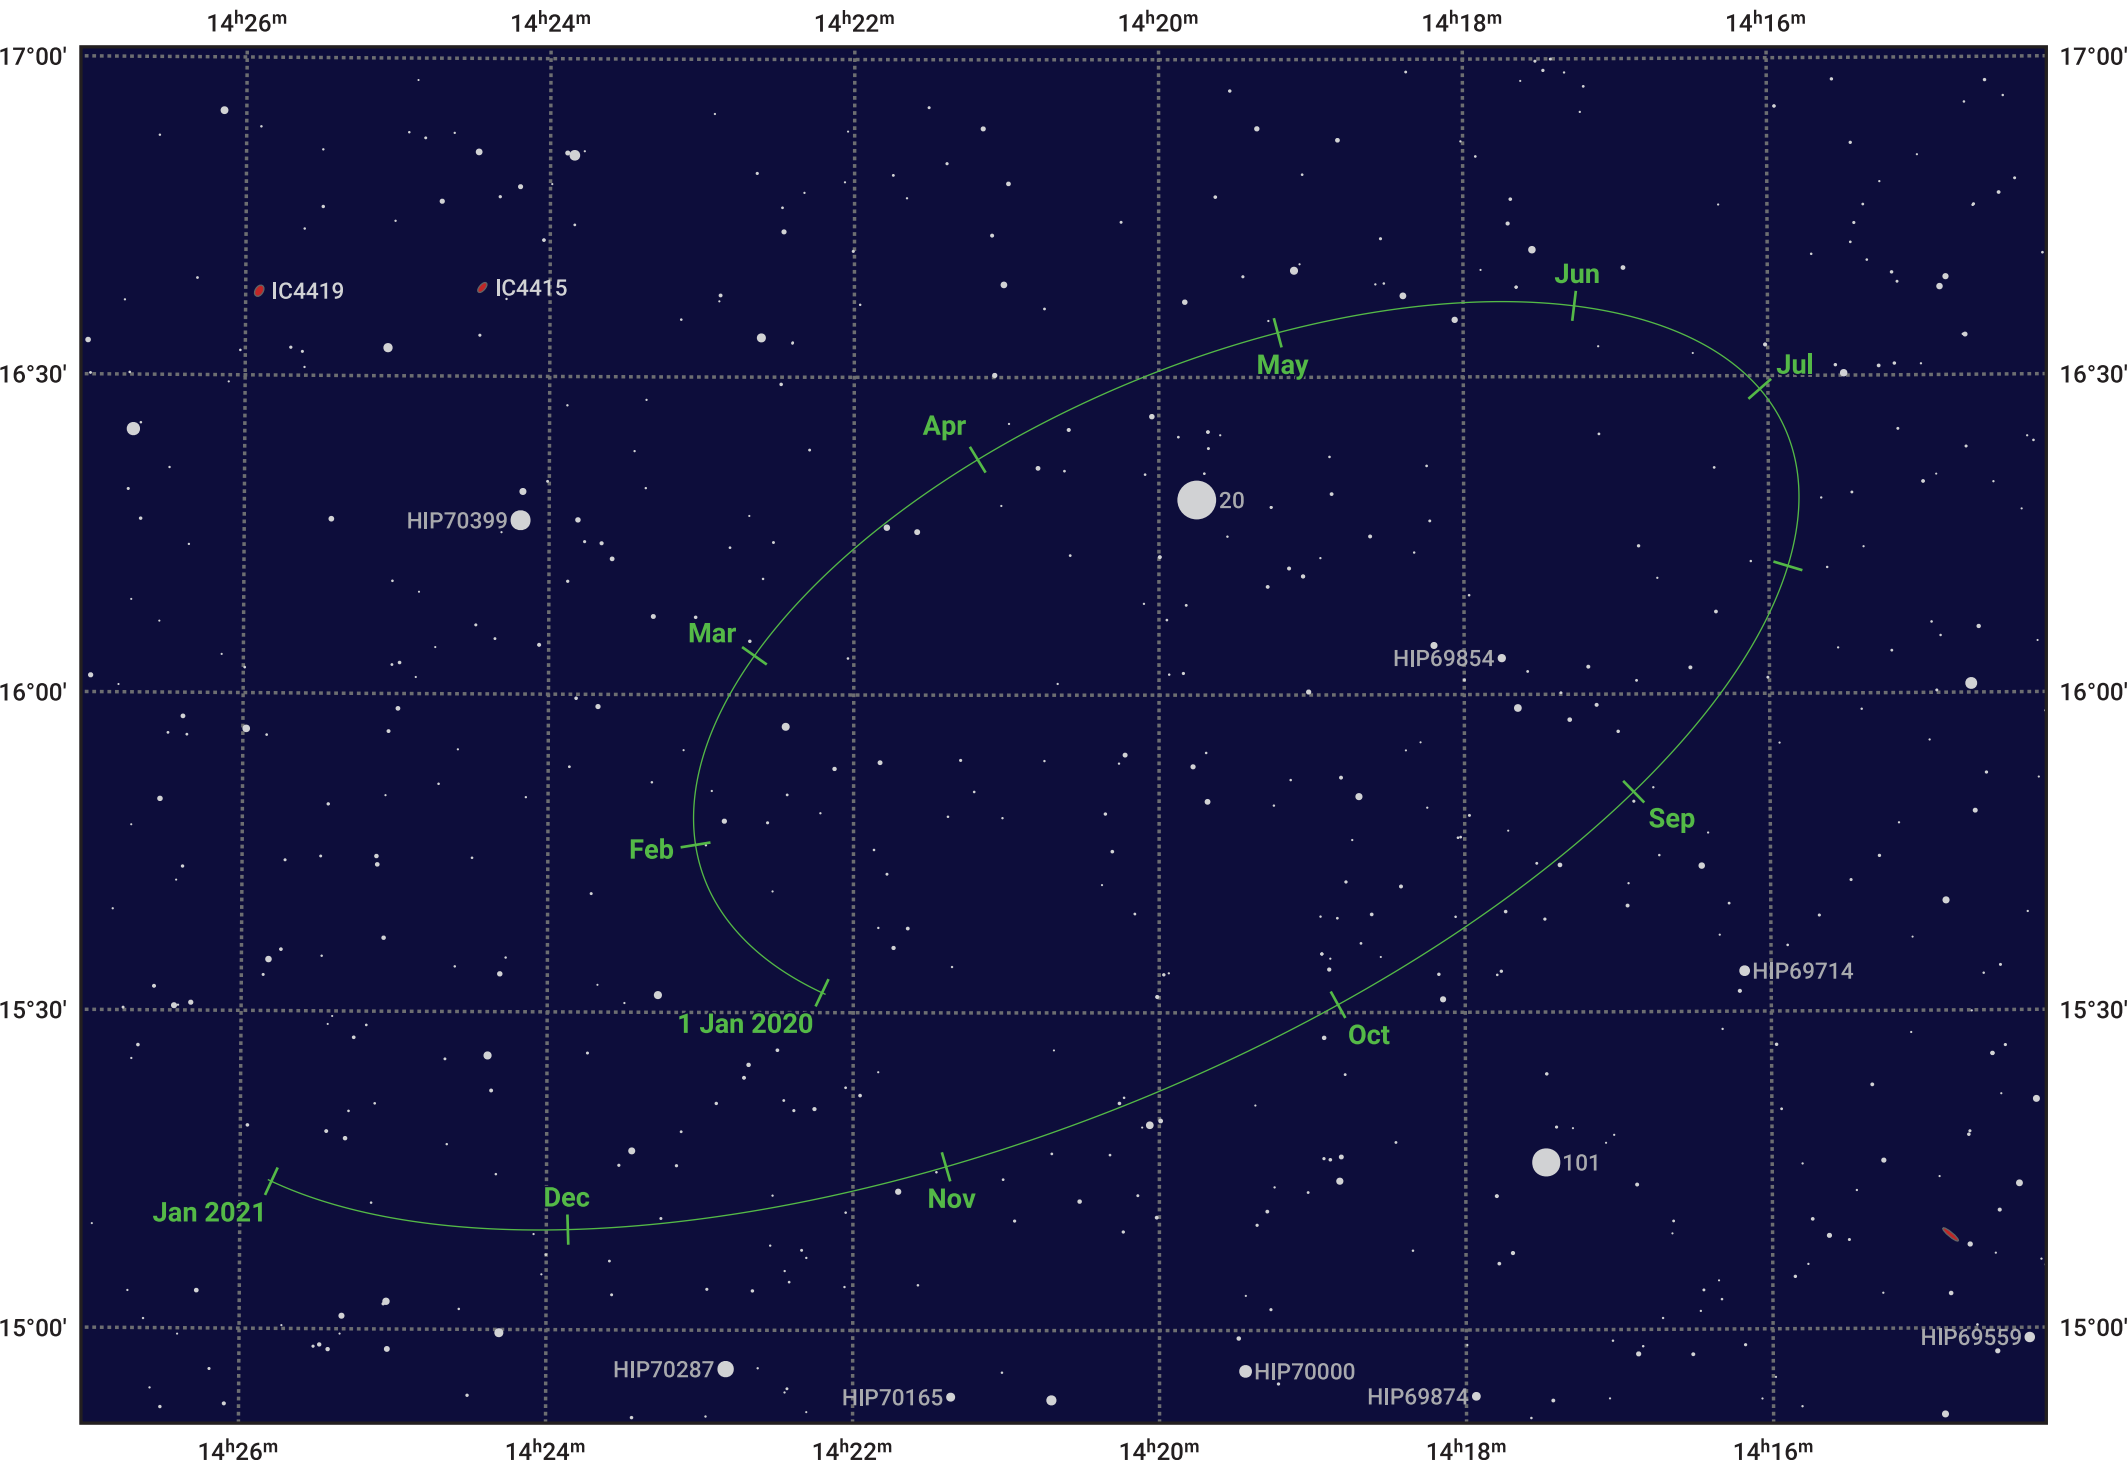

The path of Haumea in 2020

© Dominic Ford 2011–2024. Date markers placed at midnight UTC. Downloaded from <https://in-the-sky.org>

Magnitude scale: 14.0 13.0 12.0 11.0 10.0 9.0 8.0 7.0 6.0 5.0 4.0

— Ecliptic Plane

- ◌ Galaxy
- Bright nebula
- Open cluster
- ⊕ Globular cluster

Date	Mag
2020 Jan 1	17.4
2020 Apr 1	17.3
2020 Jul 1	17.4
2020 Oct 1	17.4
2021 Jan 1	17.4