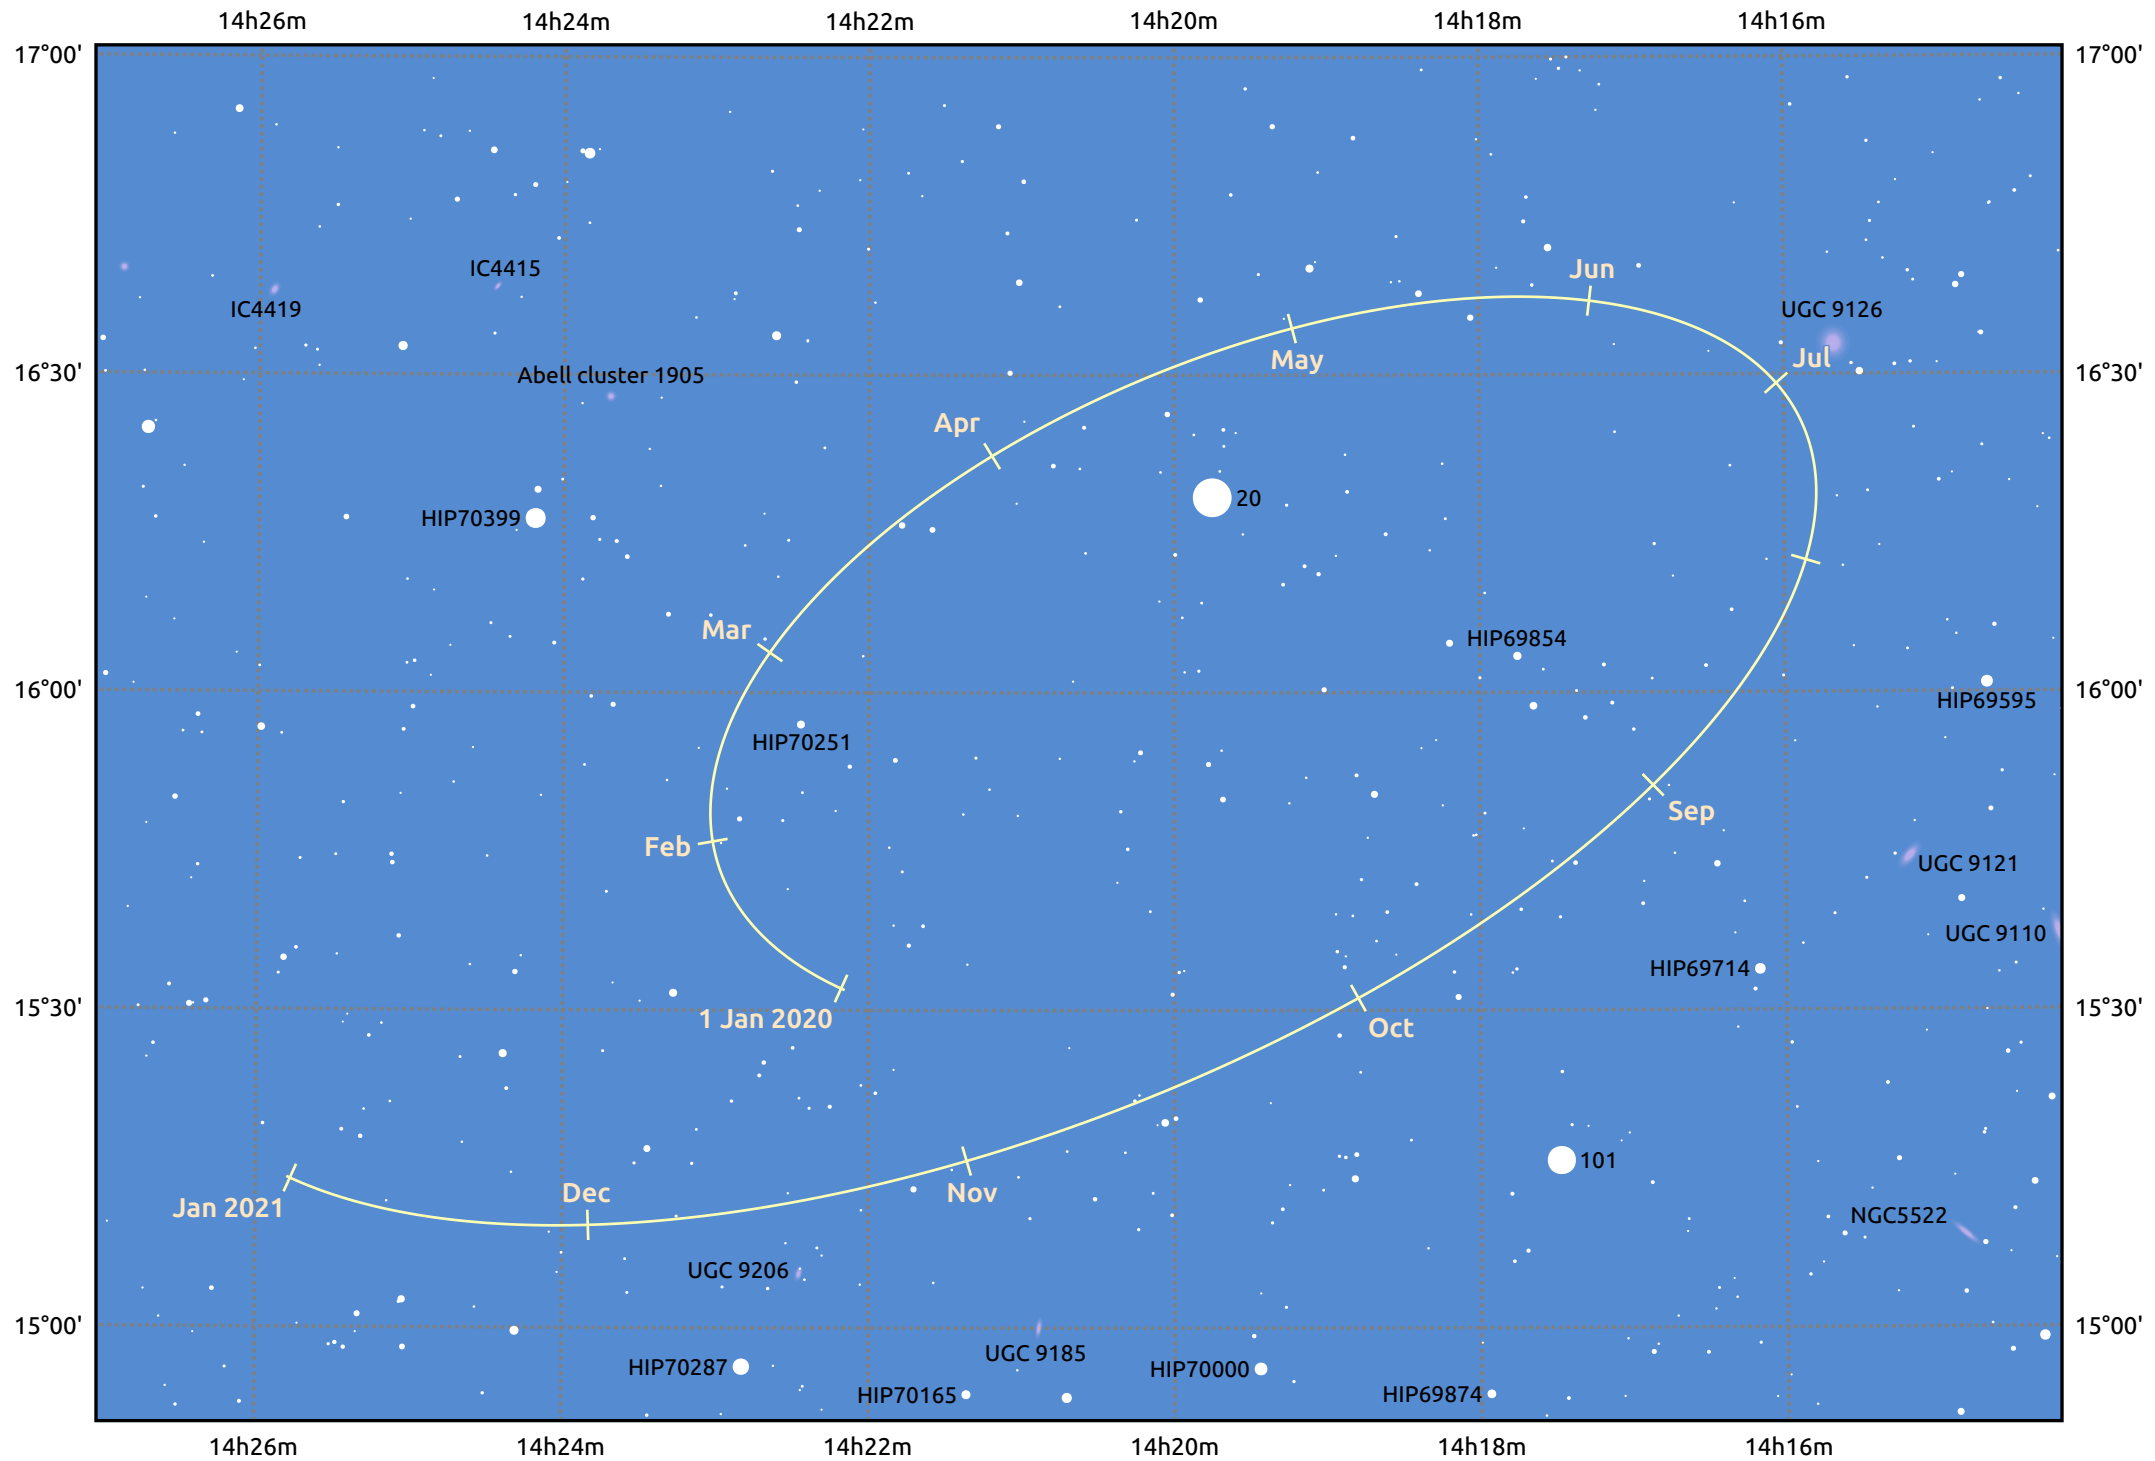

The path of Haumea in 2020

© Dominic Ford 2011–2025. Date markers placed at midnight UTC. Downloaded from <https://in-the-sky.org>

Magnitude scale: · 14.0 · 13.0 · 12.0 · 11.0 · 10.0 · 9.0 · 8.0 · 7.0 · 6.0 · 5.0 · 4.0

— Ecliptic Plane

Galaxy Bright nebula Open cluster Globular cluster Planetary nebula

Date	Mag
2020 Jan 1	17.4
2020 Apr 1	17.3
2020 Jul 1	17.3
2020 Oct 1	17.3
2021 Jan 1	17.4