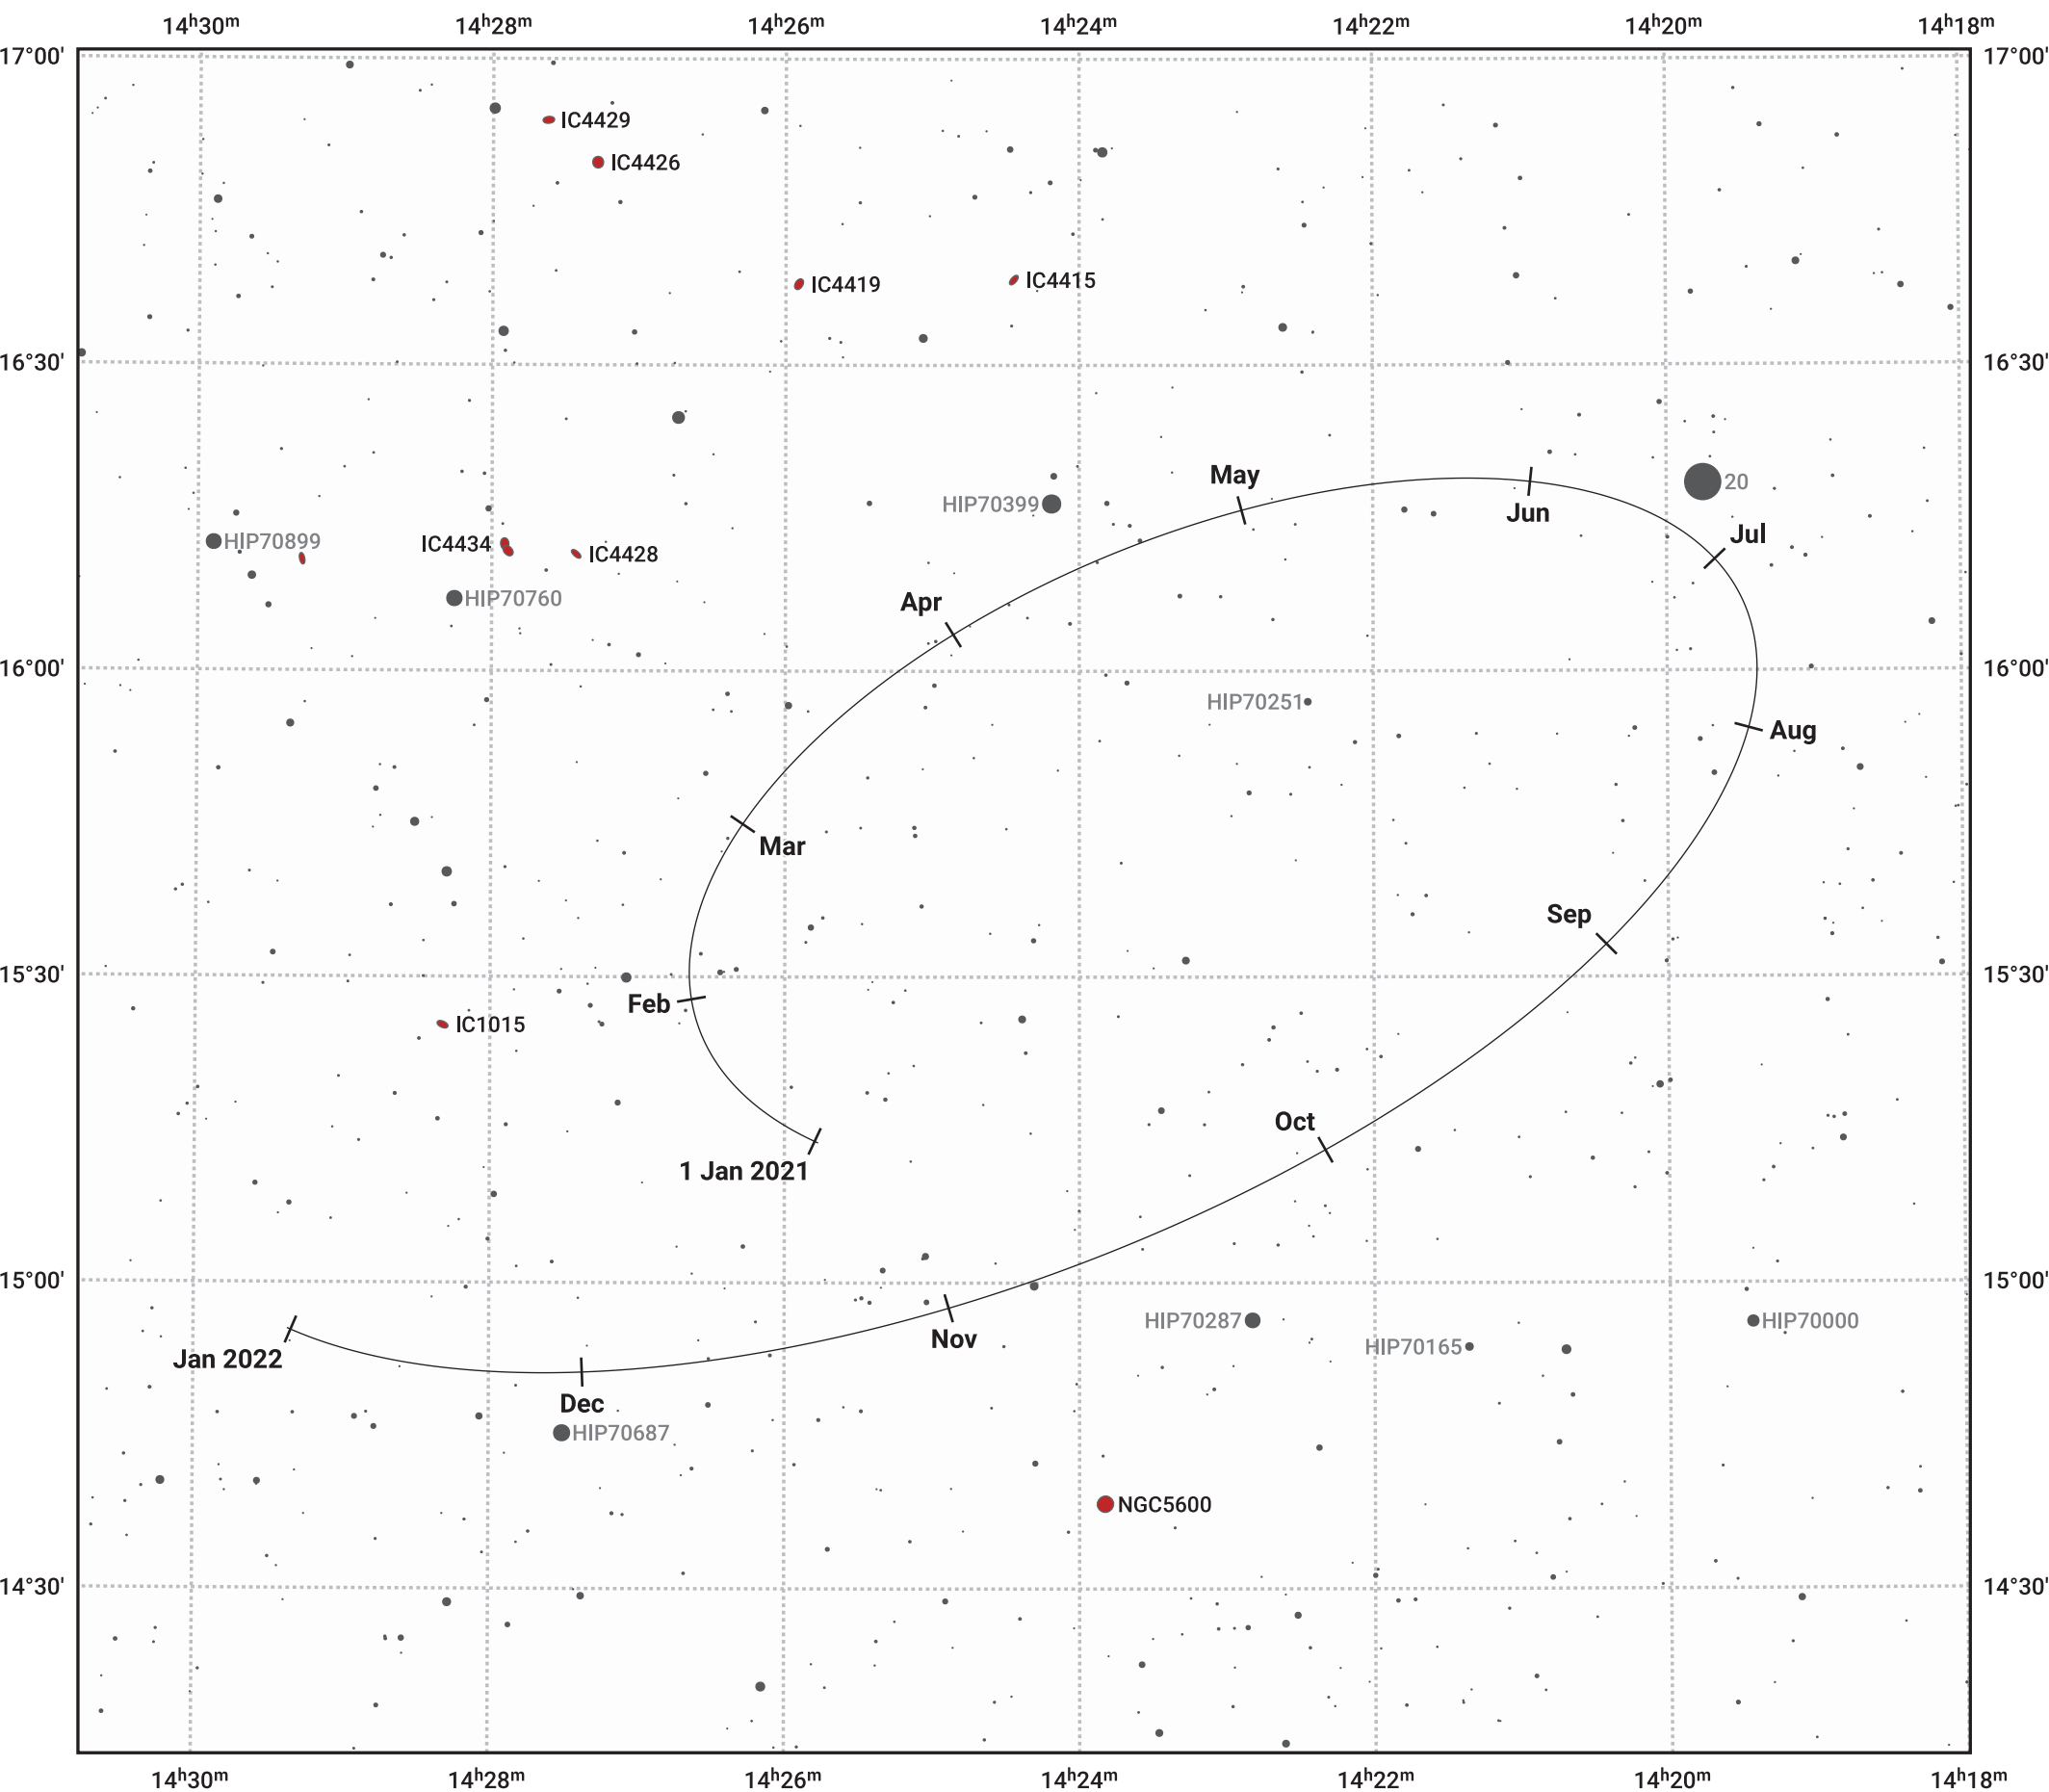

The path of Haumea in 2021

© Dominic Ford 2011–2024. Date markers placed at midnight UTC. Downloaded from <https://in-the-sky.org>

Magnitude scale: 14.0 13.0 12.0 11.0 10.0 9.0 8.0 7.0 6.0 5.0 4.0

— Ecliptic Plane

Galaxy Bright nebula Open cluster Globular cluster

Date	Mag
2021 Jan 1	17.4
2021 Apr 1	17.3
2021 Jul 1	17.4
2021 Oct 1	17.4
2022 Jan 1	17.4