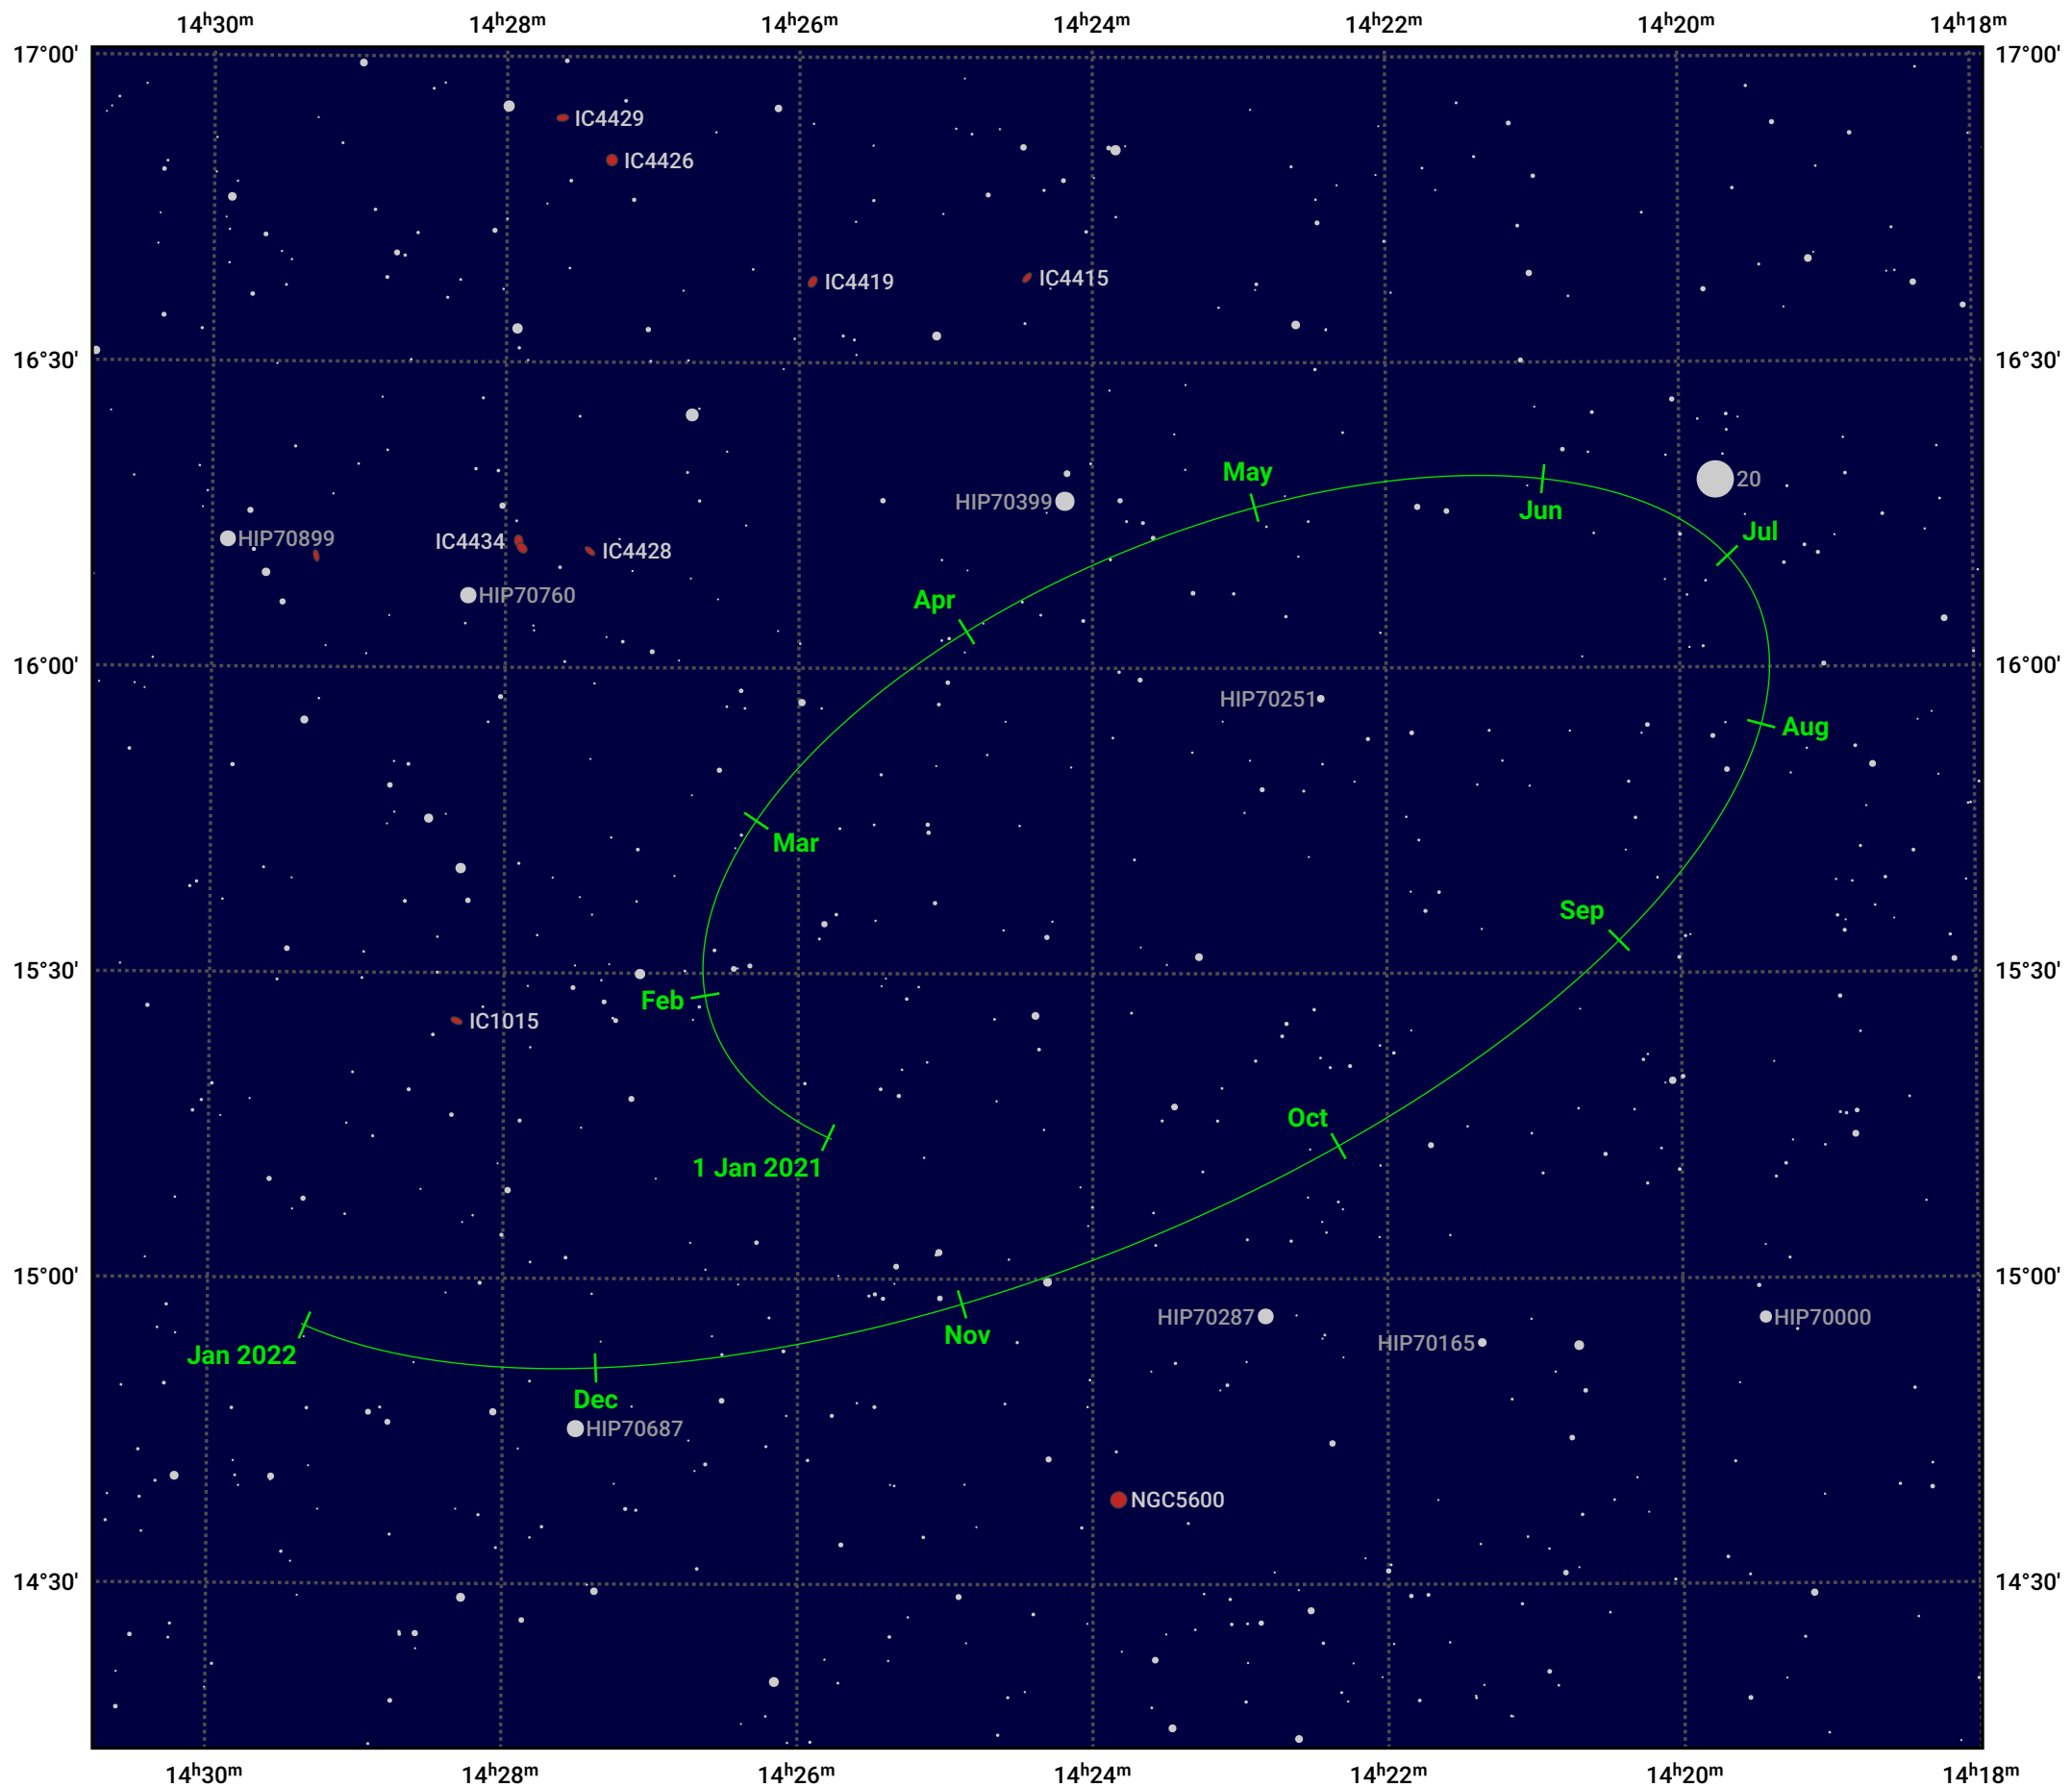

The path of Haumea in 2021

© Dominic Ford 2011–2024. Date markers placed at midnight UTC. Downloaded from <https://in-the-sky.org>

Magnitude scale: 14.0 13.0 12.0 11.0 10.0 9.0 8.0 7.0 6.0 5.0 4.0

— Ecliptic Plane

Galaxy Bright nebula Open cluster Globular cluster

Date	Mag
2021 Jan 1	17.4
2021 Apr 1	17.3
2021 Jul 1	17.4
2021 Oct 1	17.4
2022 Jan 1	17.4