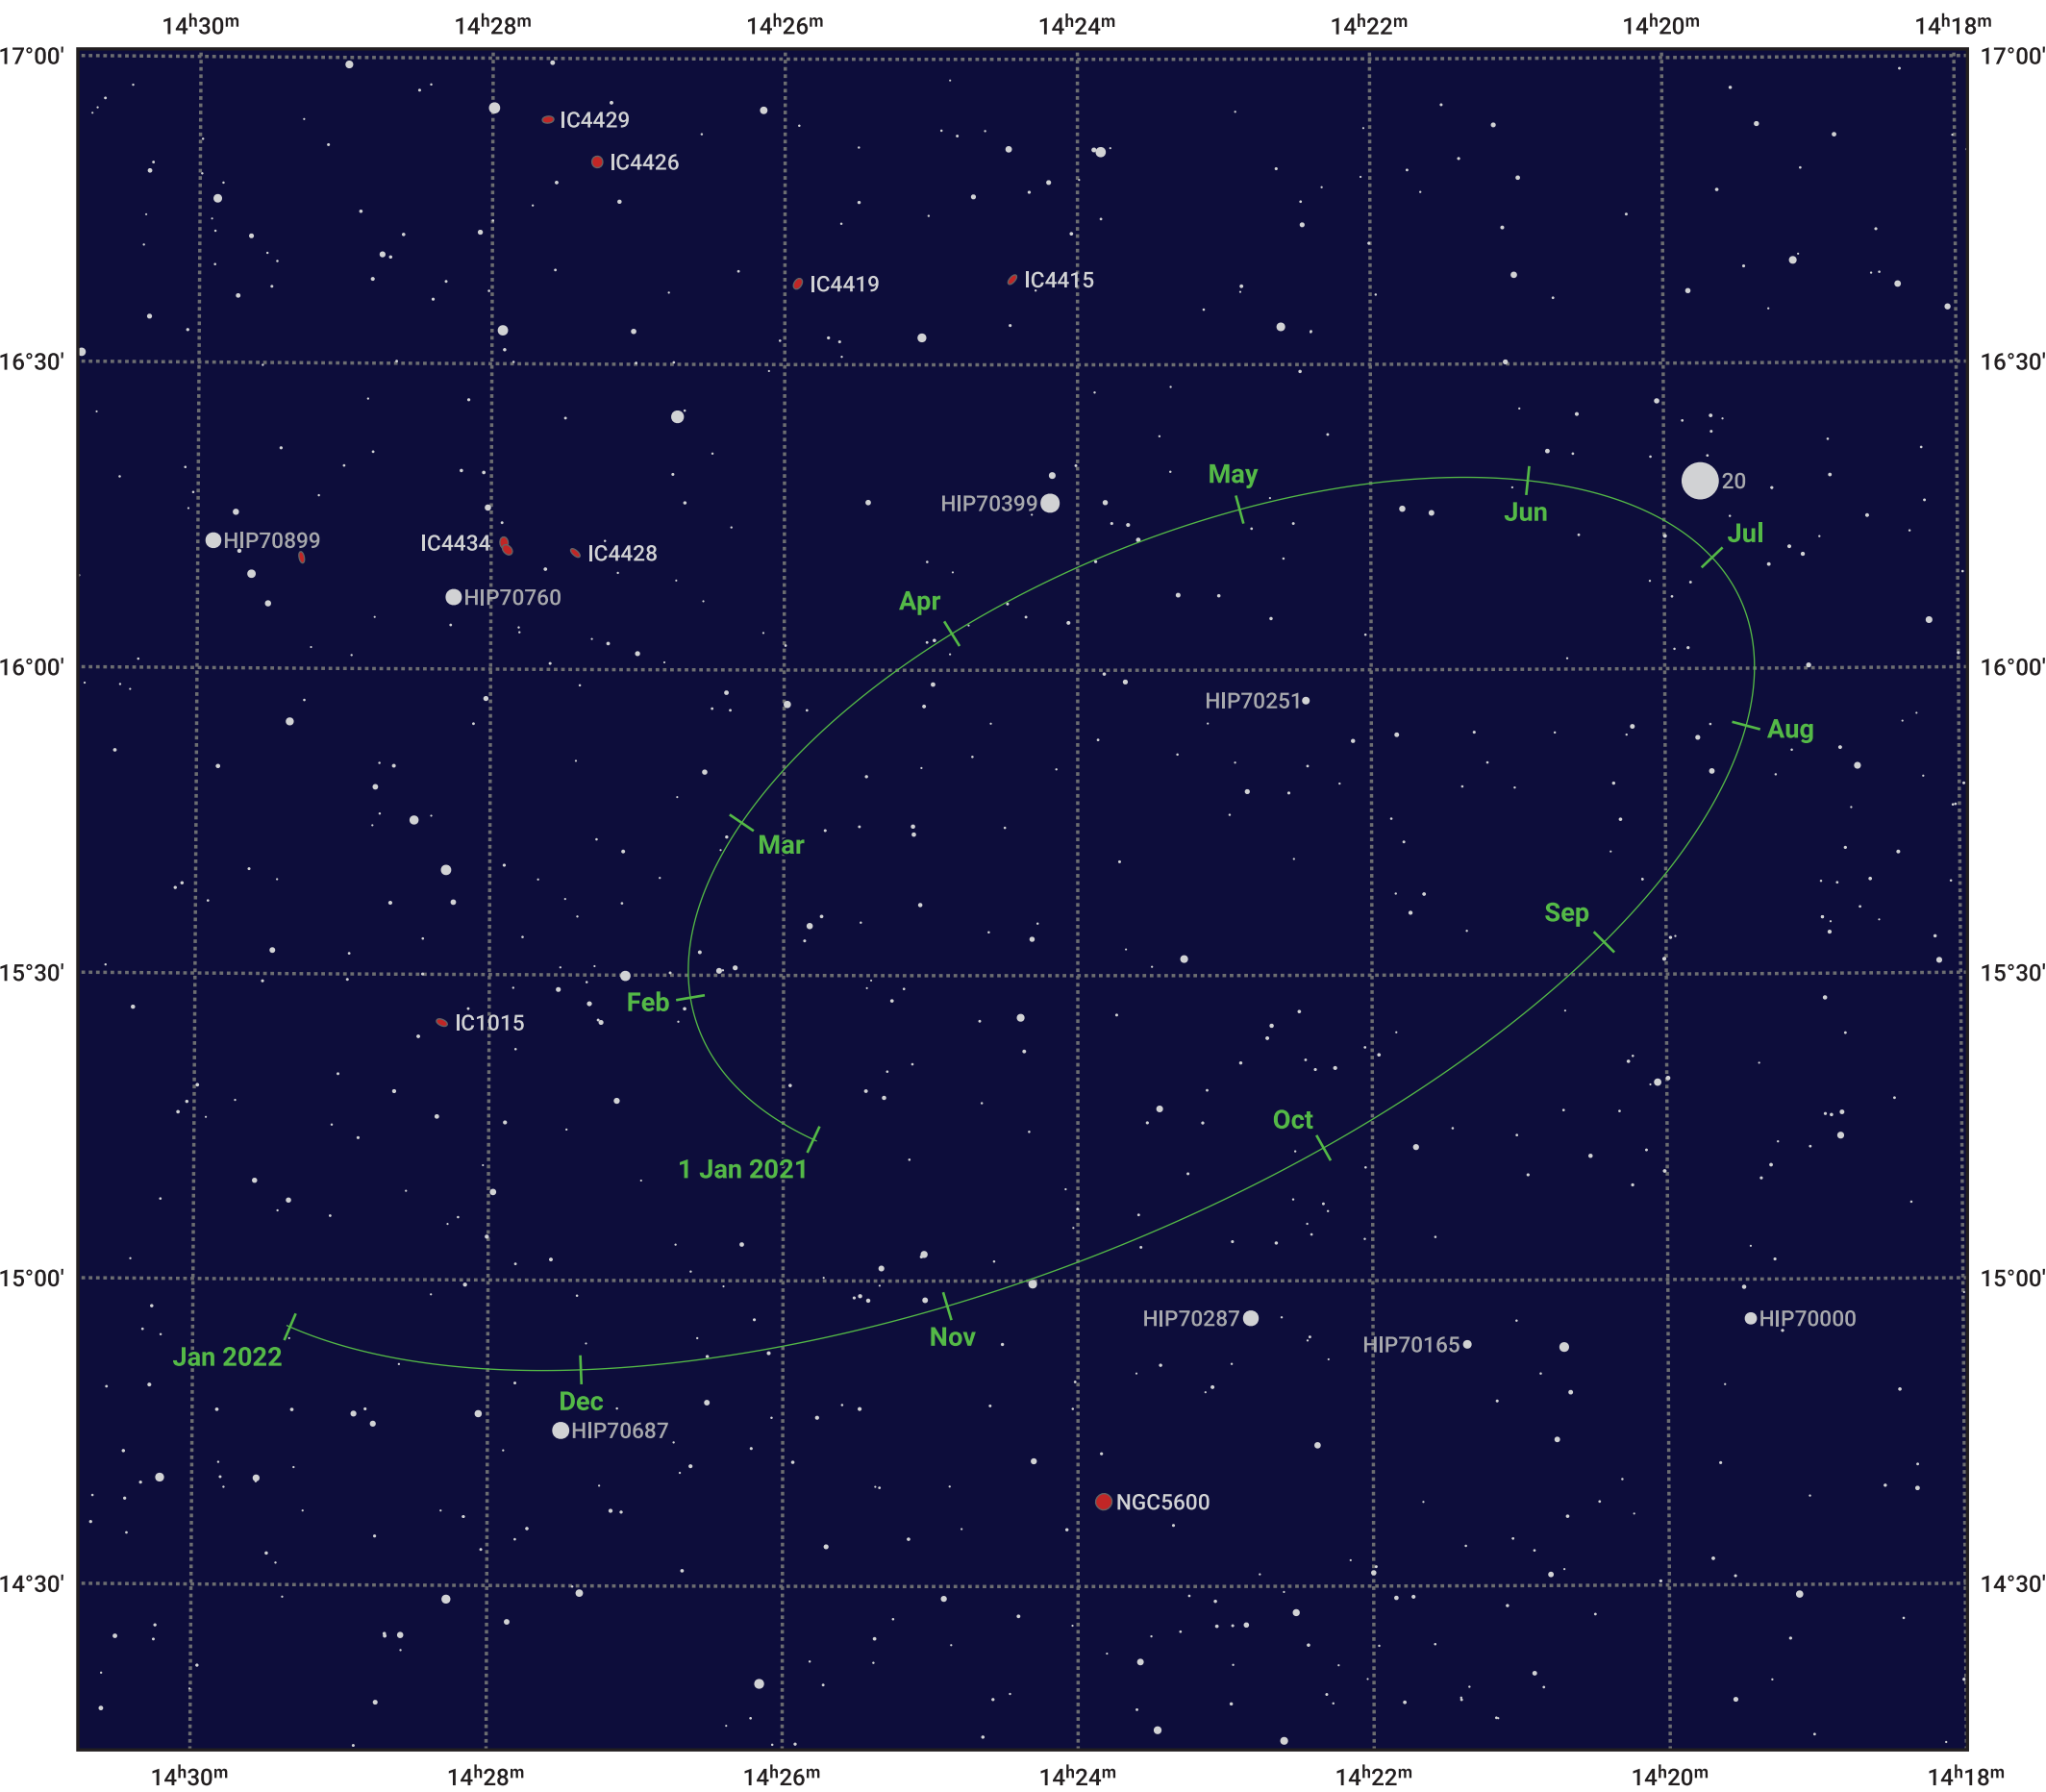

The path of Haumea in 2021

© Dominic Ford 2011–2024. Date markers placed at midnight UTC. Downloaded from <https://in-the-sky.org>

Magnitude scale: 14.0 13.0 12.0 11.0 10.0 9.0 8.0 7.0 6.0 5.0 4.0

— Ecliptic Plane

- Galaxy
- Bright nebula
- Open cluster
- ⊕ Globular cluster

Date	Mag
2021 Jan 1	17.4
2021 Apr 1	17.3
2021 Jul 1	17.4
2021 Oct 1	17.4
2022 Jan 1	17.4