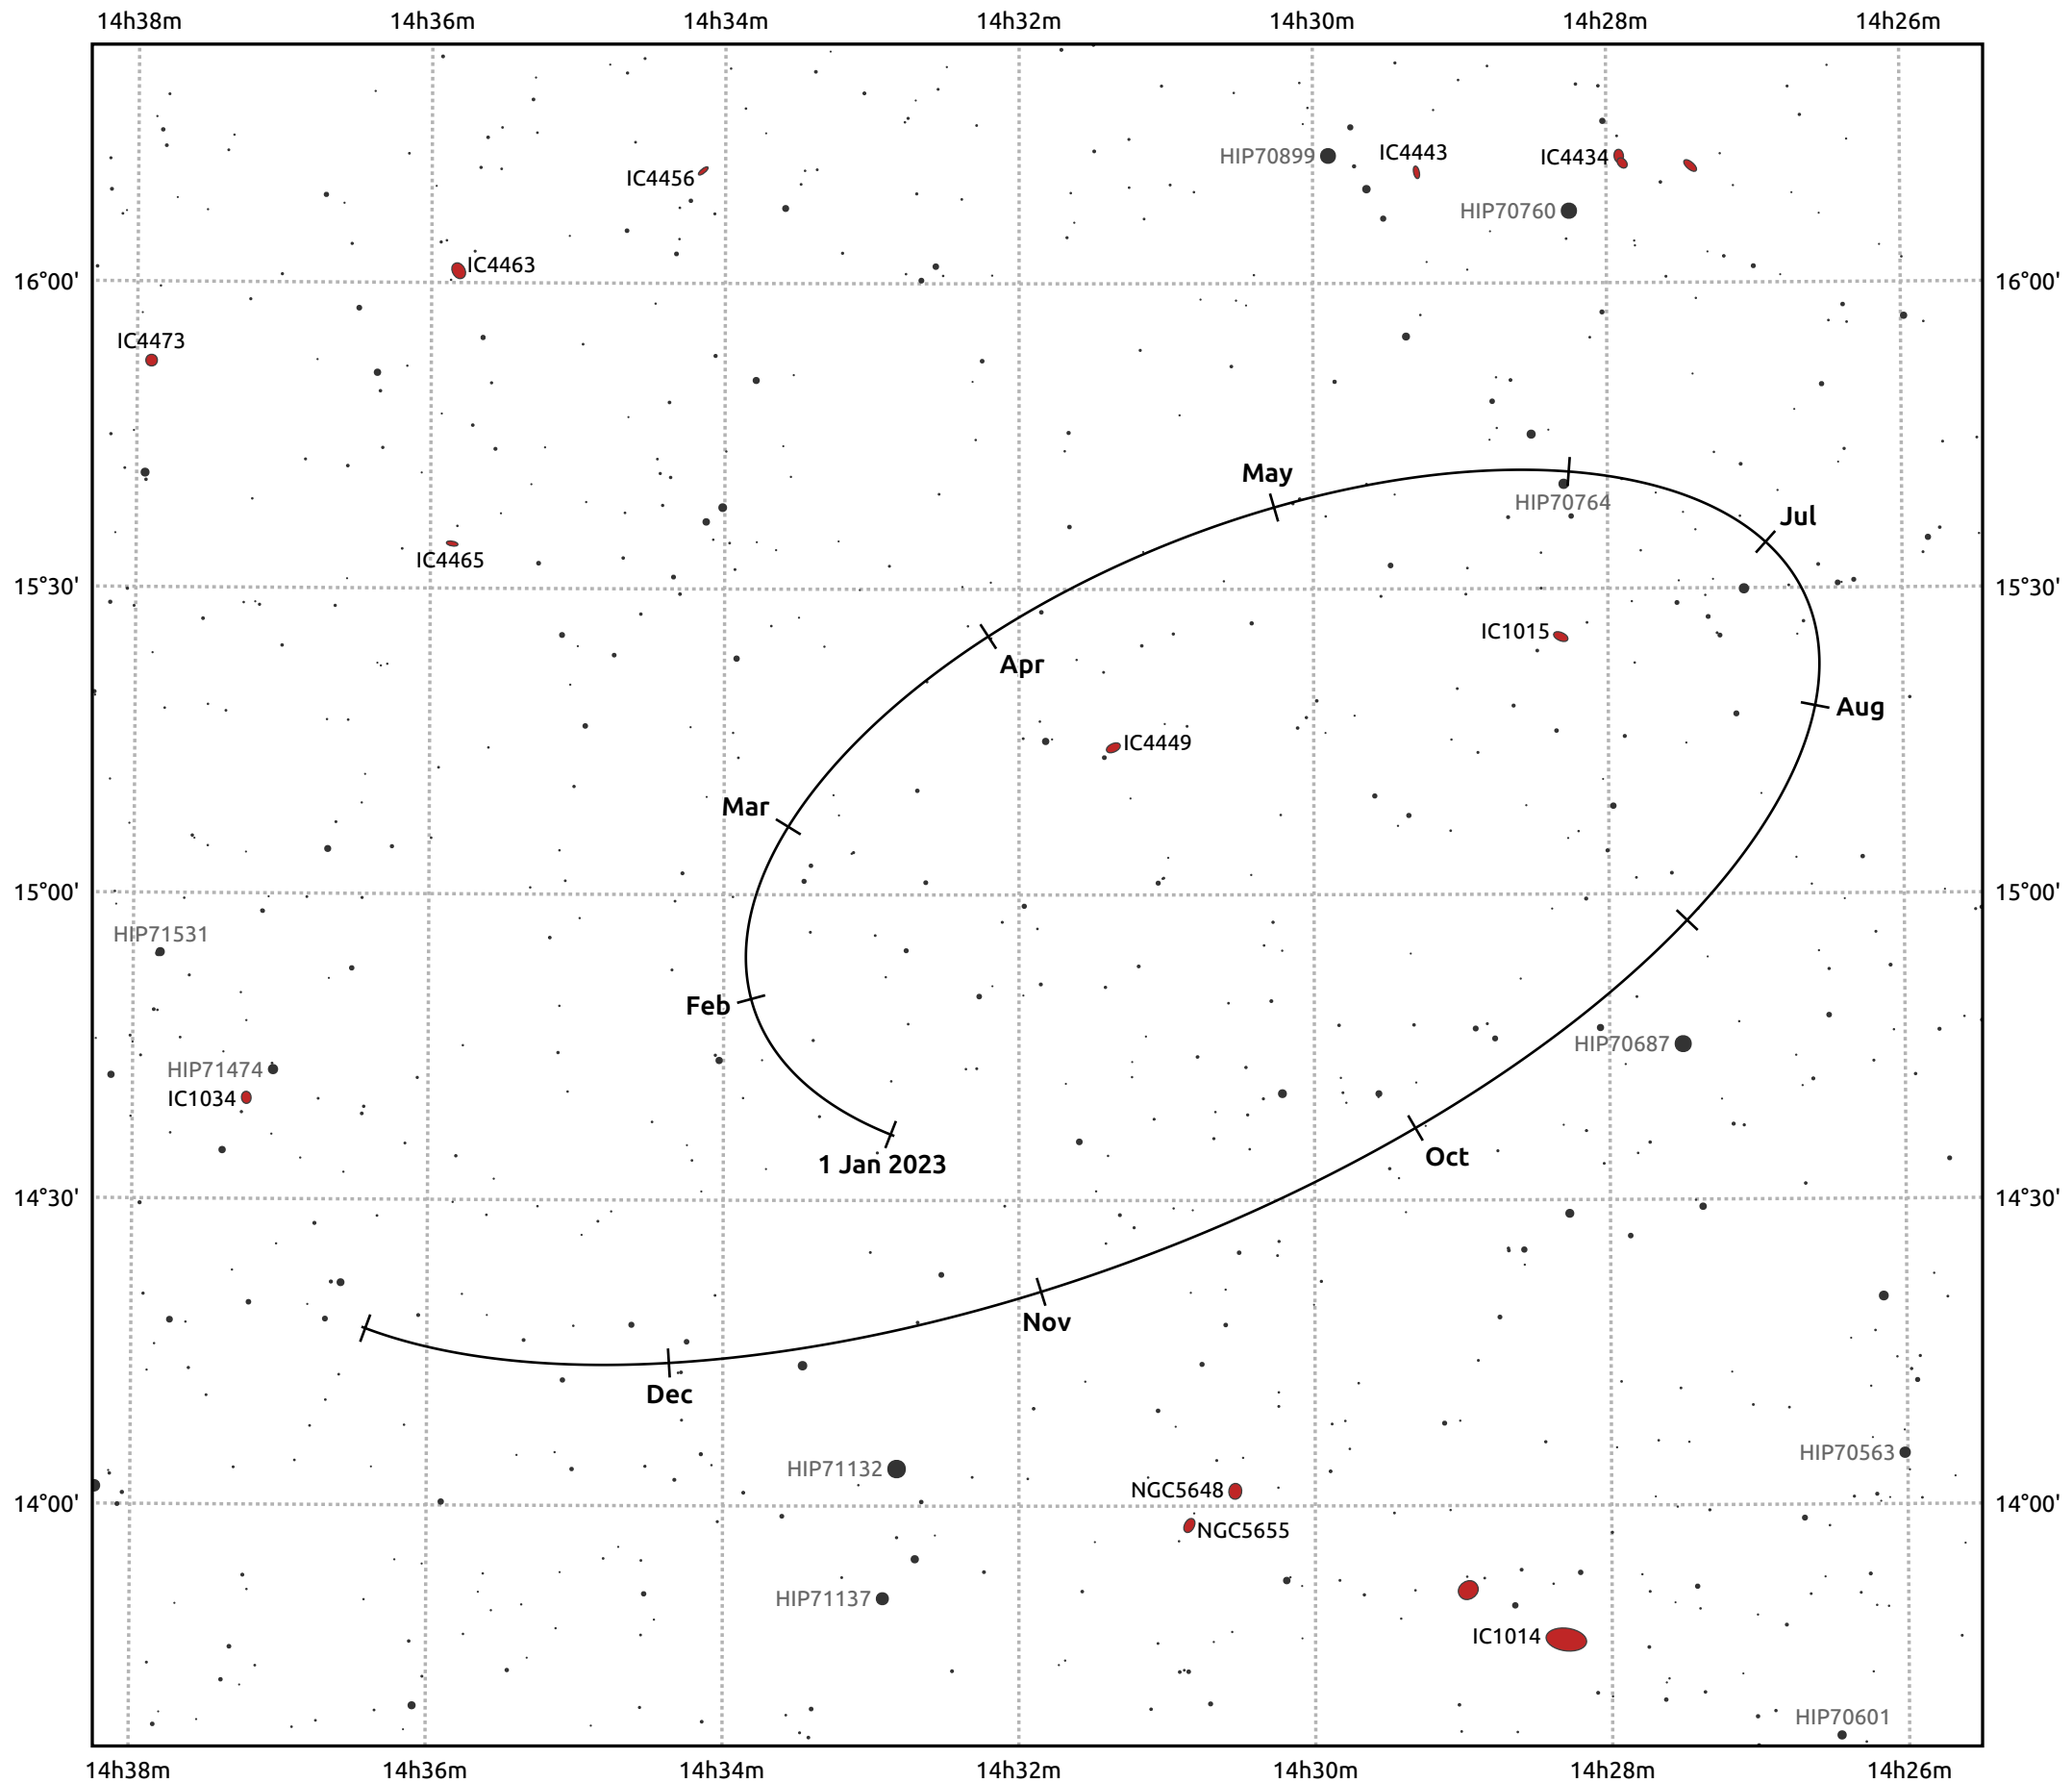

# The path of Haumea in 2023

© Dominic Ford 2011–2025. Date markers placed at midnight UTC. Downloaded from <https://in-the-sky.org>

Magnitude scale: · 14.0 · 13.0 · 12.0 · 11.0 · 10.0 · 9.0 · 8.0 · 7.0

— Ecliptic Plane

● Galaxy   
 ■ Bright nebula   
 ● Open cluster   
 ⊕ Globular cluster   
 ⊕ Planetary nebula

Date	Mag
2023 Jan 1	17.3
2023 Apr 1	17.2
2023 Jul 1	17.3
2023 Oct 1	17.3
2024 Jan 1	17.3