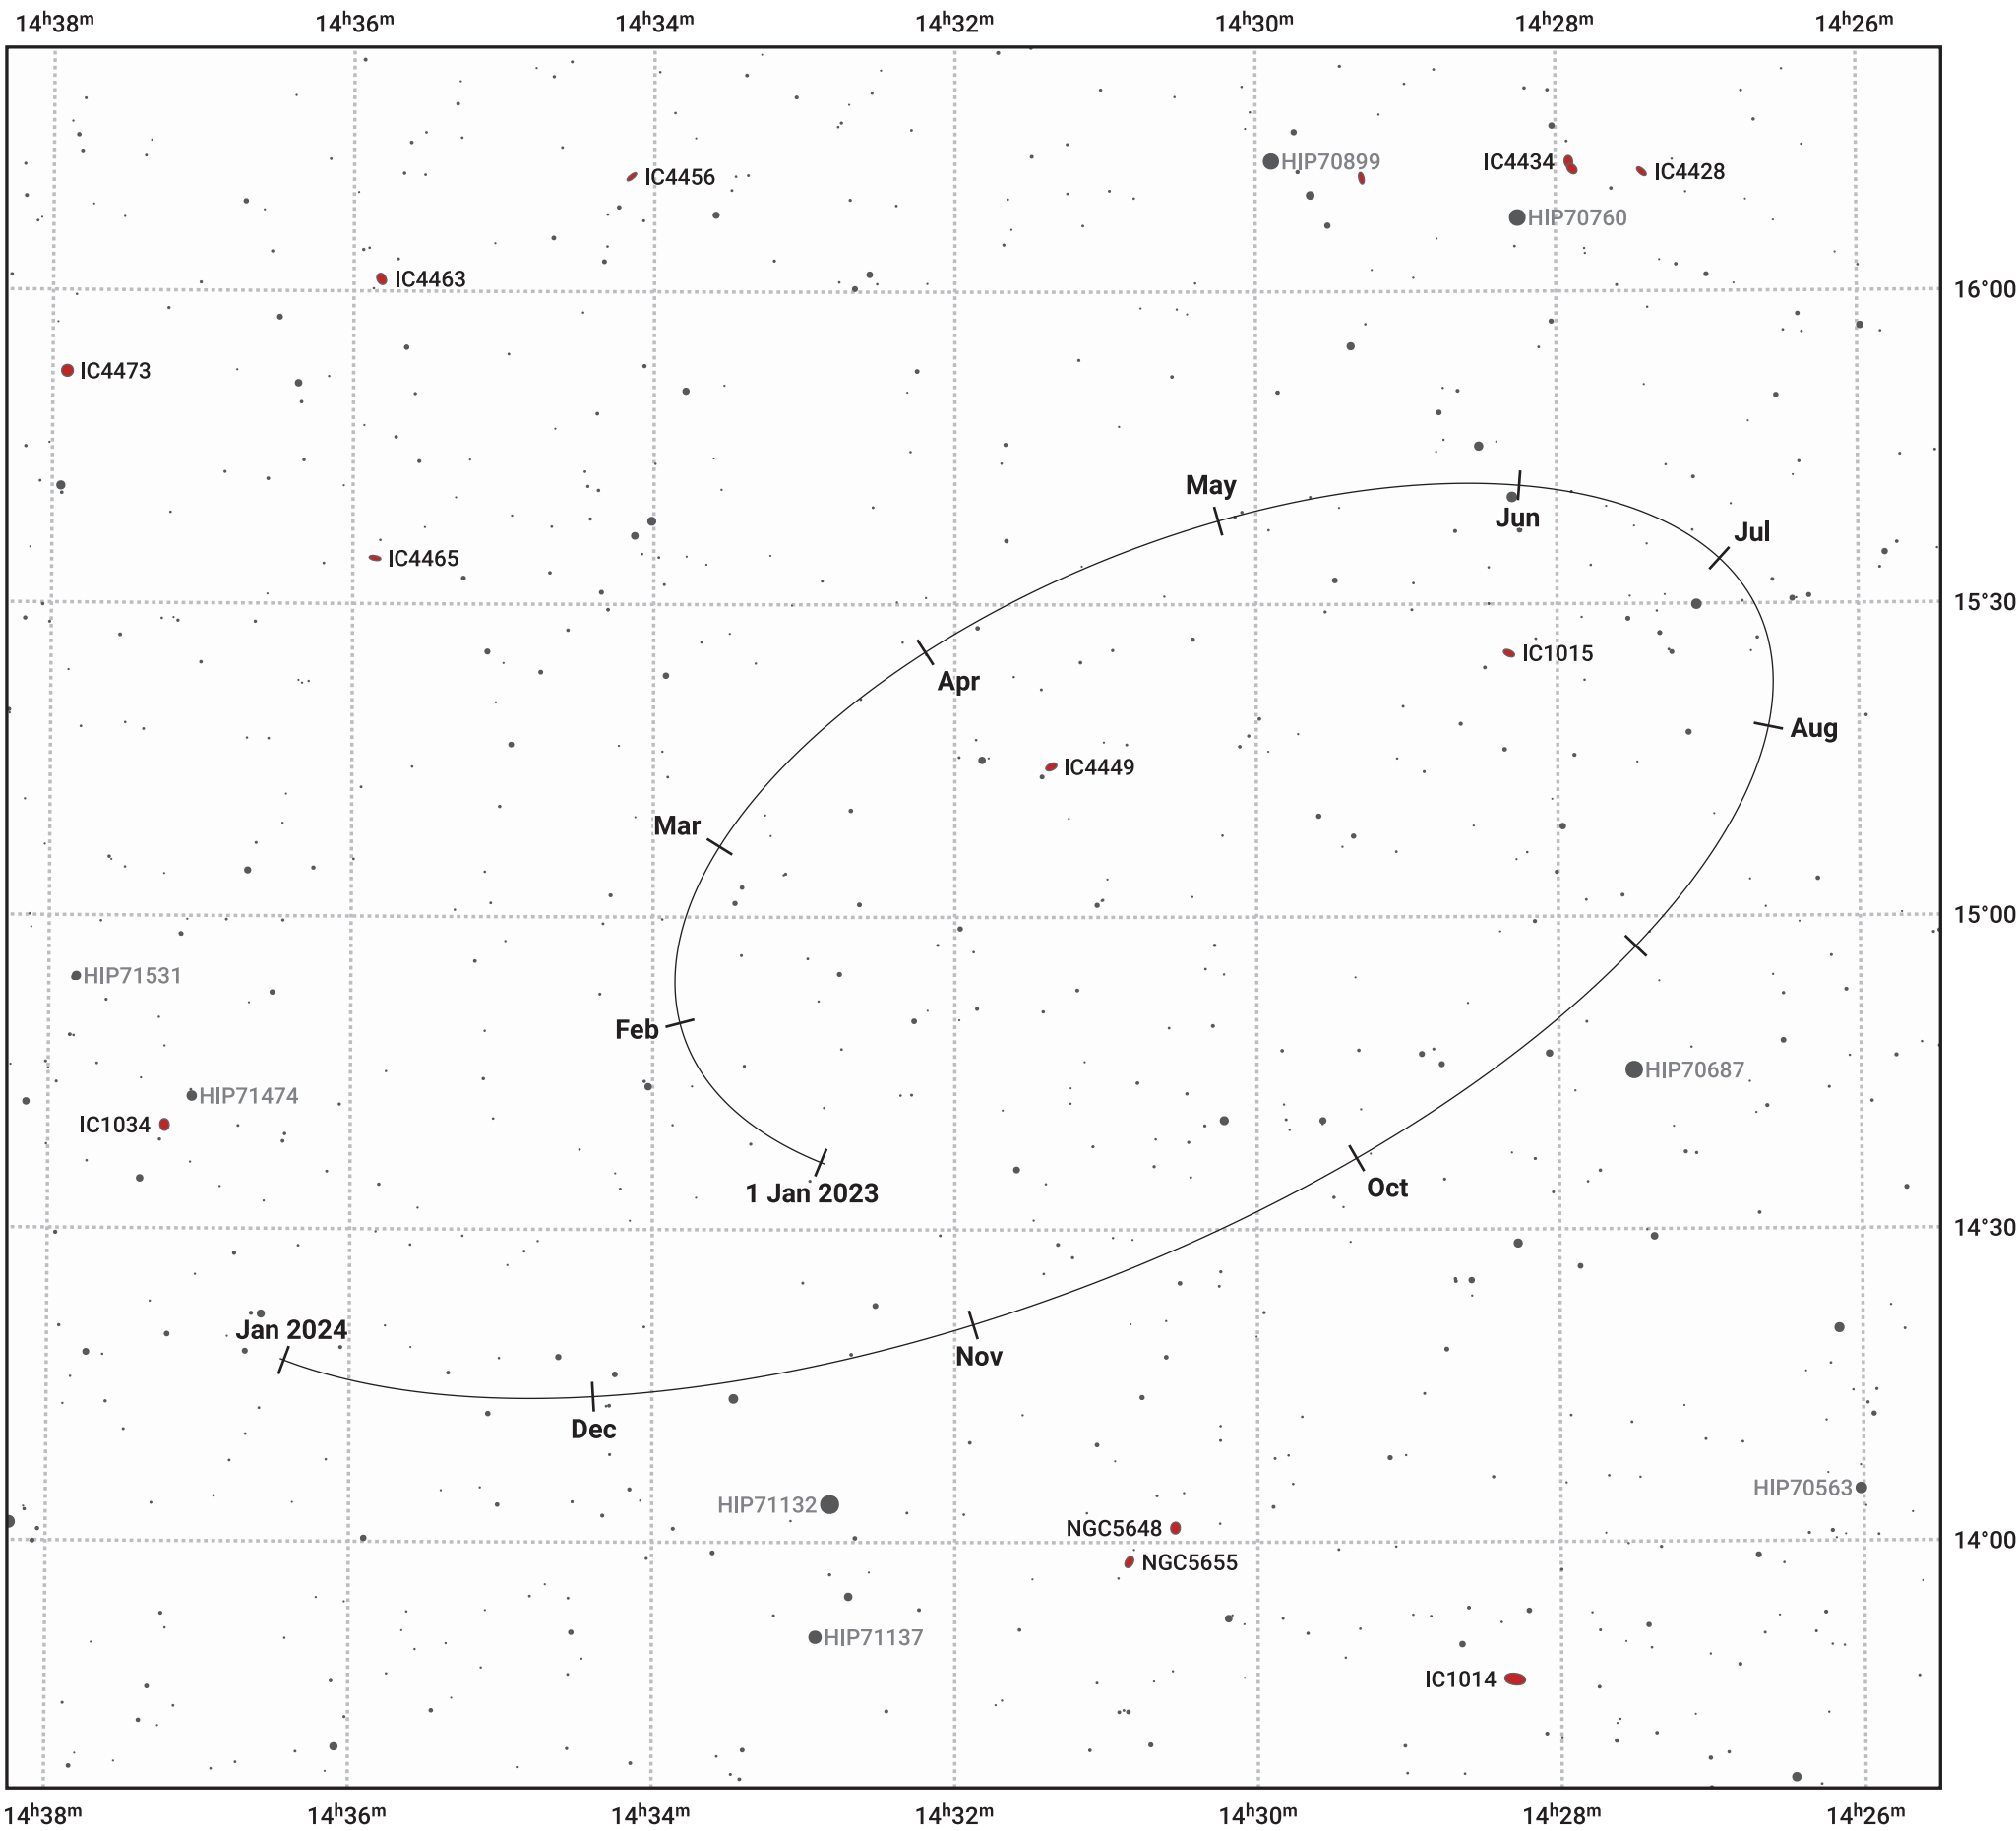

The path of Haumea in 2023

© Dominic Ford 2011–2024. Date markers placed at midnight UTC. Downloaded from <https://in-the-sky.org>

Magnitude scale: 14.0 13.0 12.0 11.0 10.0 9.0 8.0 7.0

— Ecliptic Plane

- Galaxy
- Bright nebula
- Open cluster
- ⊕ Globular cluster

Date	Mag
2023 Jan 1	17.4
2023 Apr 1	17.3
2023 Jul 1	17.4
2023 Oct 1	17.4
2024 Jan 1	17.4