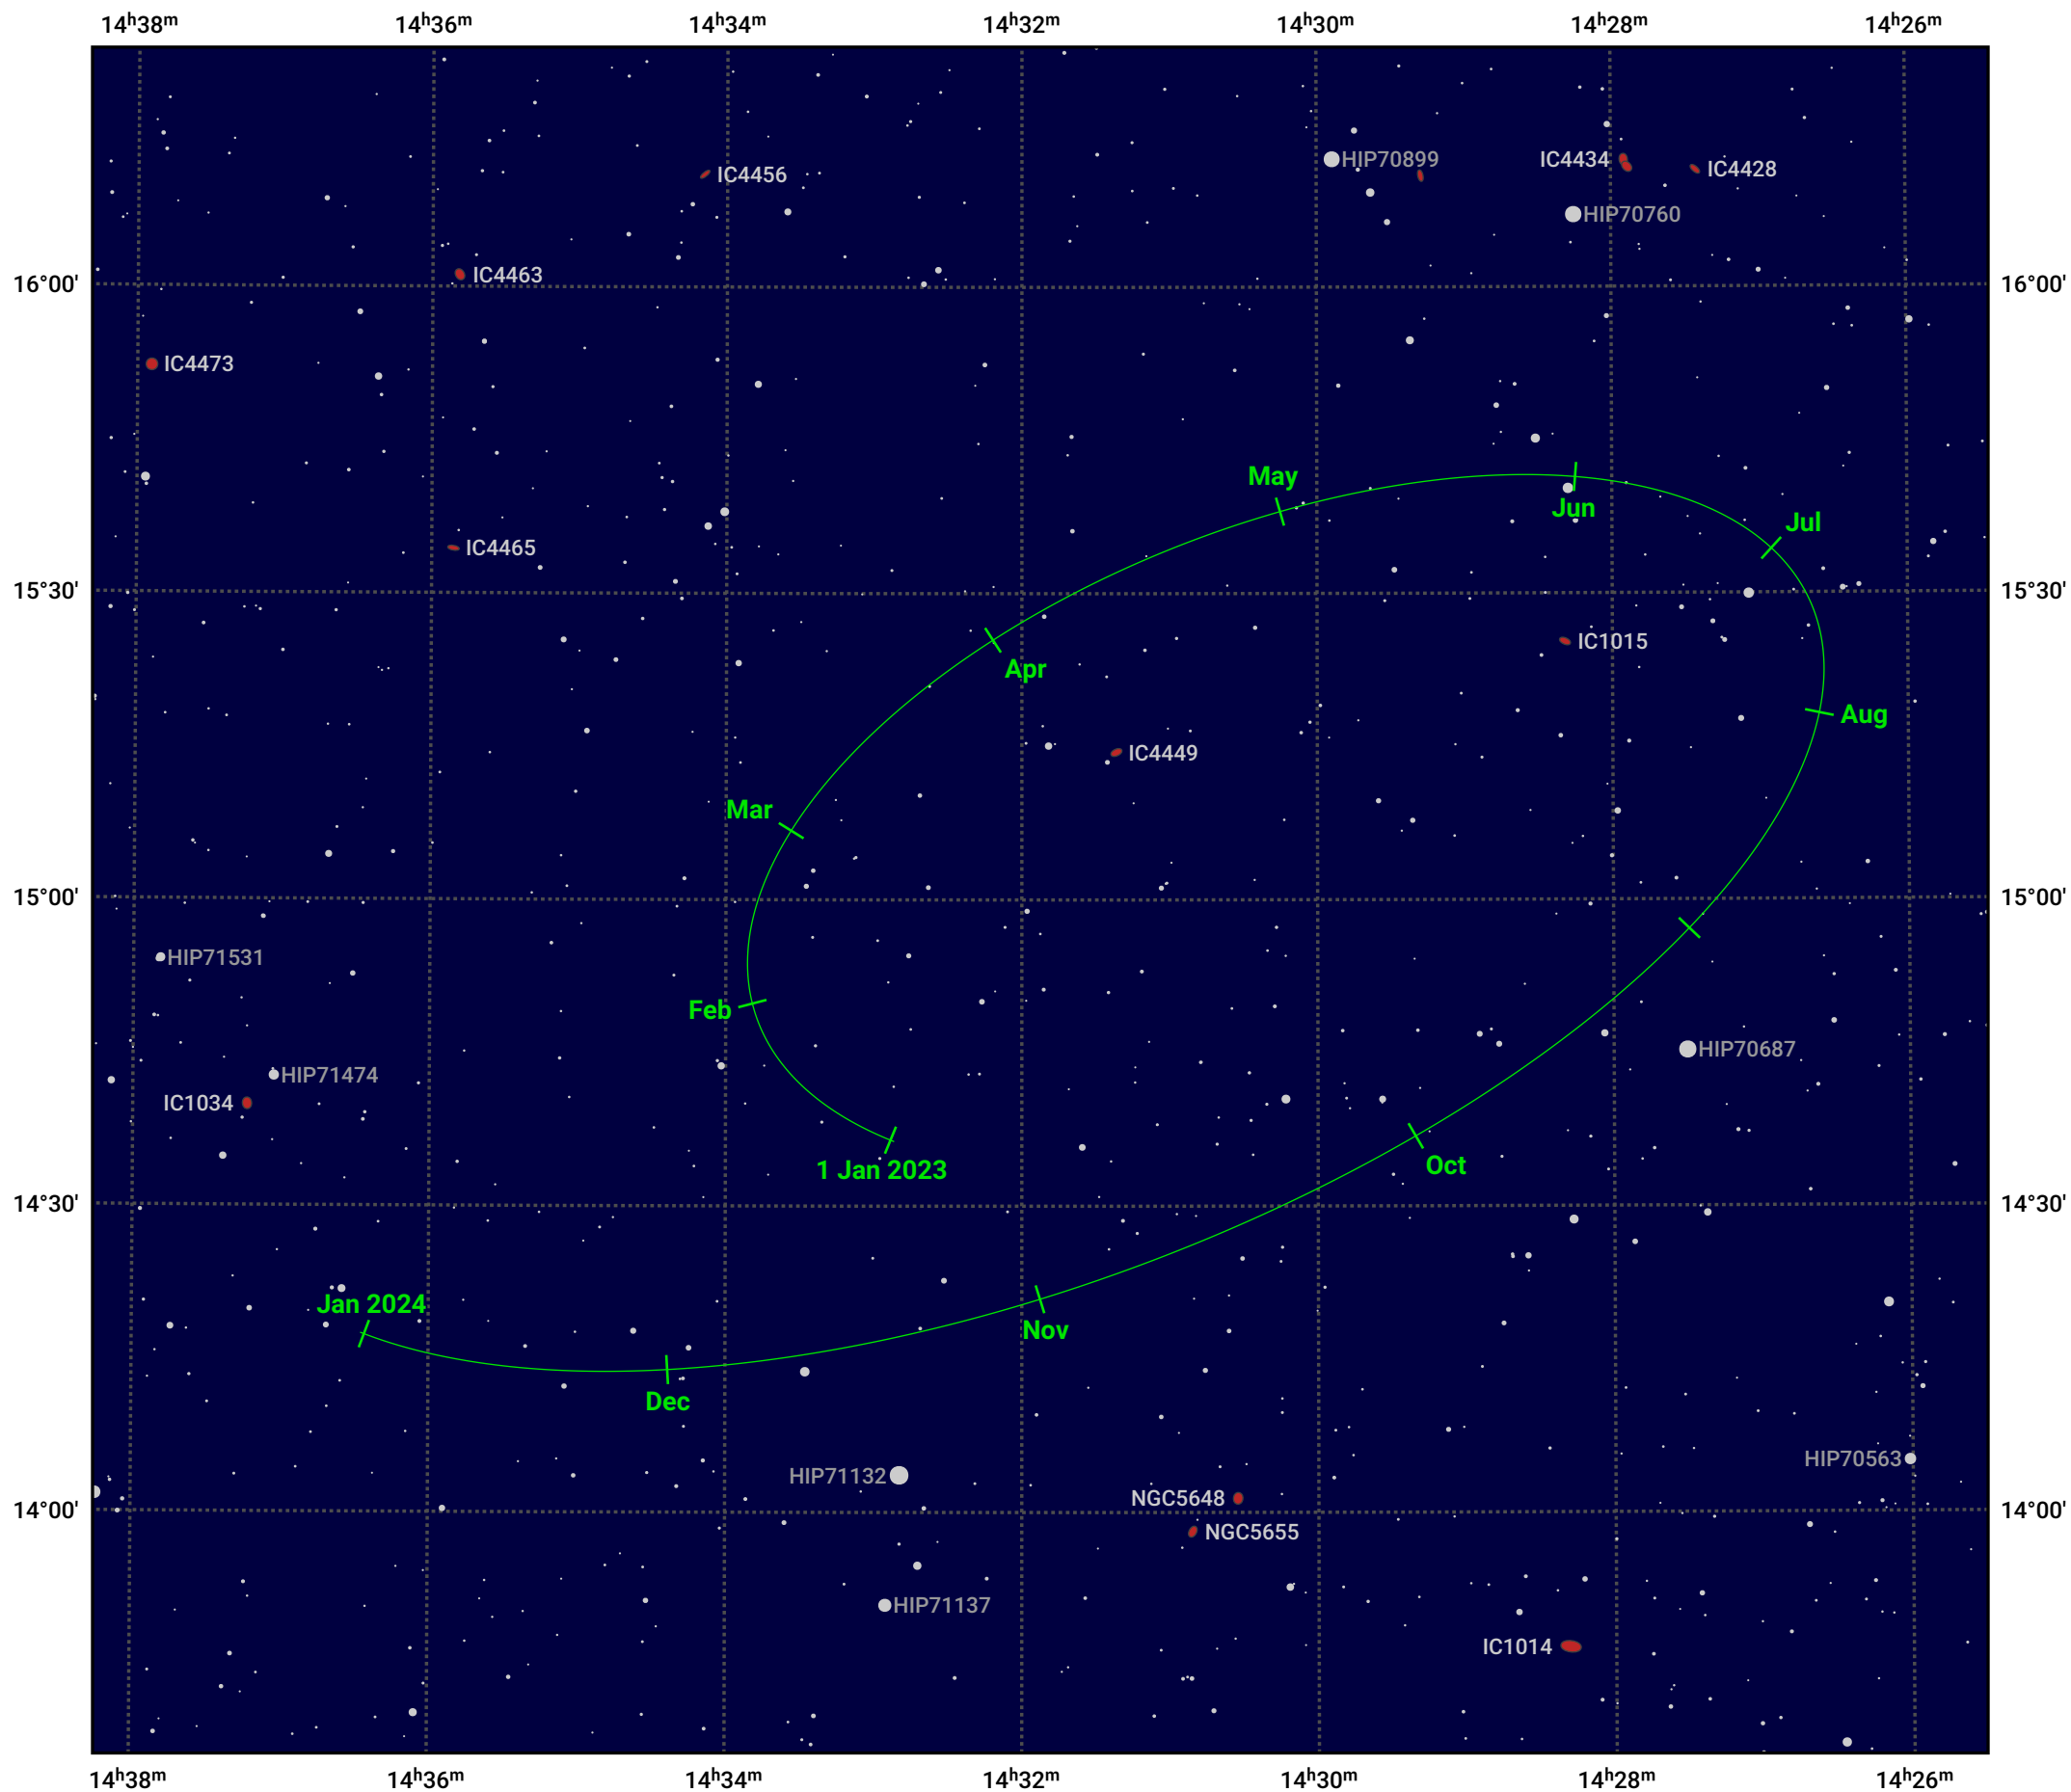

# The path of Haumea in 2023

© Dominic Ford 2011–2024. Date markers placed at midnight UTC. Downloaded from <https://in-the-sky.org>

Magnitude scale: 14.0 13.0 12.0 11.0 10.0 9.0 8.0 7.0

— Ecliptic Plane

Galaxy Bright nebula Open cluster Globular cluster

Date	Mag
2023 Jan 1	17.4
2023 Apr 1	17.3
2023 Jul 1	17.4
2023 Oct 1	17.4
2024 Jan 1	17.4