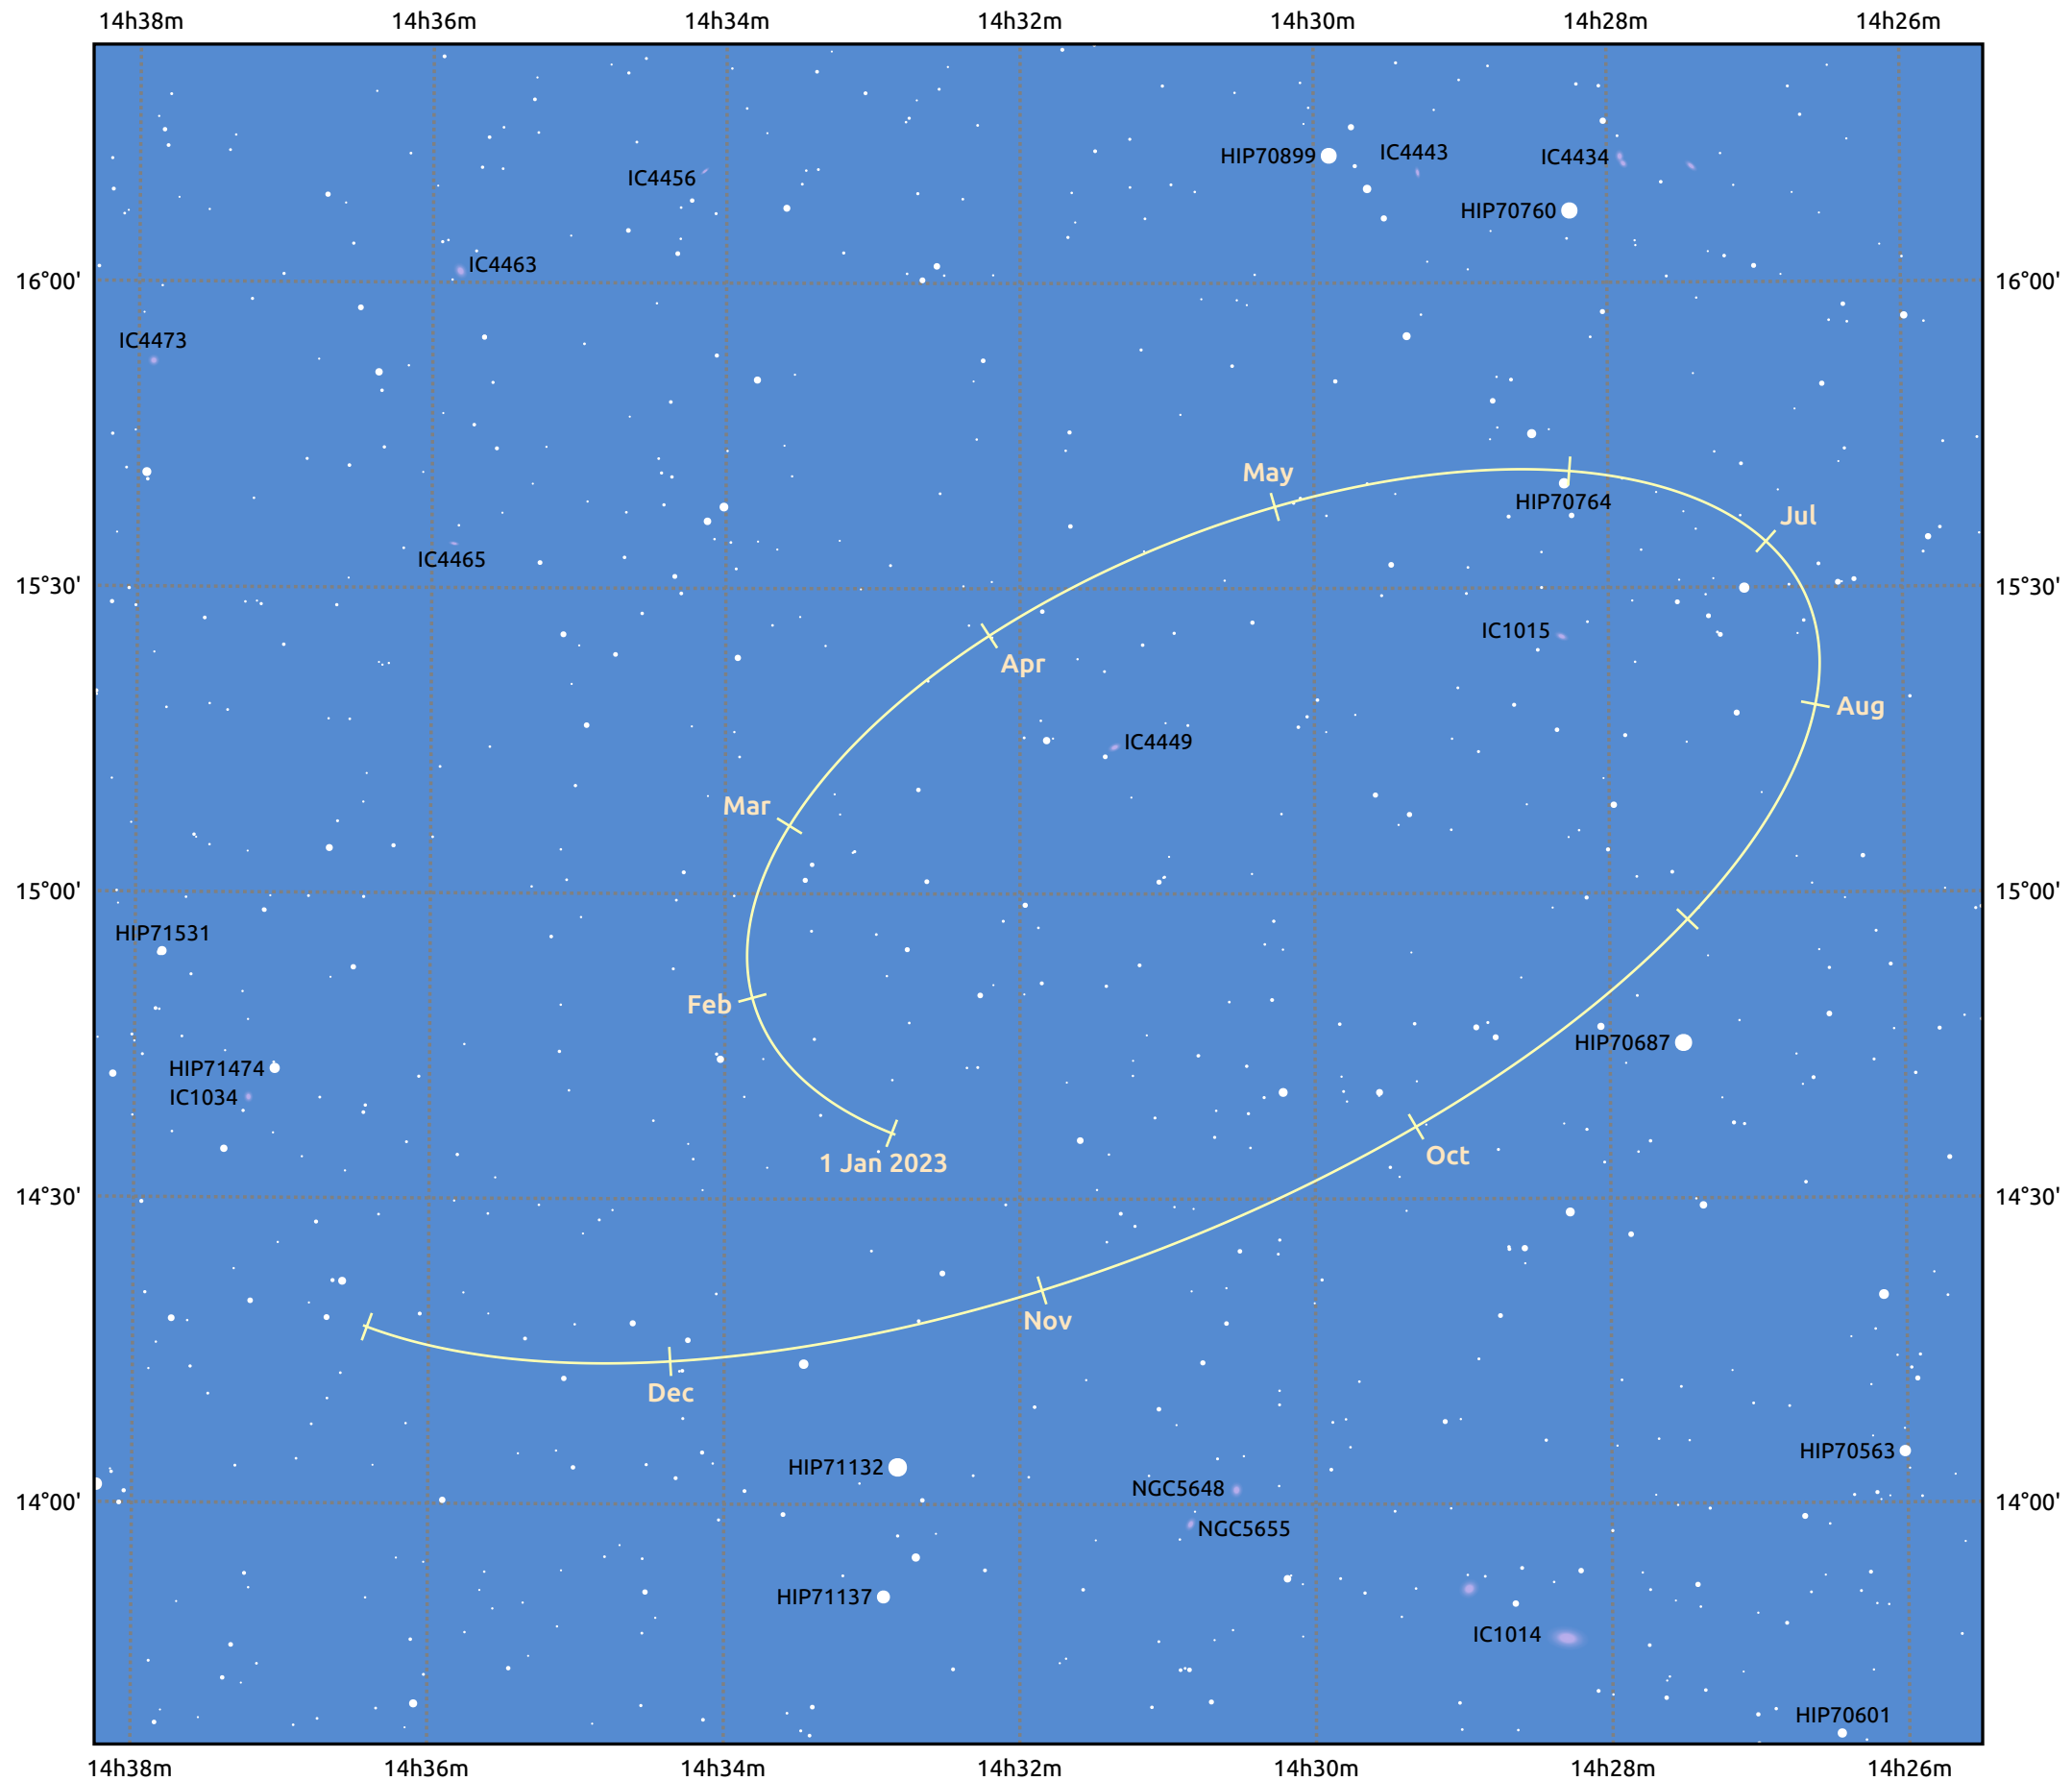

The path of Haumea in 2023

© Dominic Ford 2011–2025. Date markers placed at midnight UTC. Downloaded from <https://in-the-sky.org>

Magnitude scale: 14.0 13.0 12.0 11.0 10.0 9.0 8.0 7.0

- Ecliptic Plane
- Galaxy
- Bright nebula
- Open cluster
- Globular cluster
- ◆ Planetary nebula

Date	Mag
2023 Jan 1	17.3
2023 Apr 1	17.2
2023 Jul 1	17.3
2023 Oct 1	17.3
2024 Jan 1	17.3