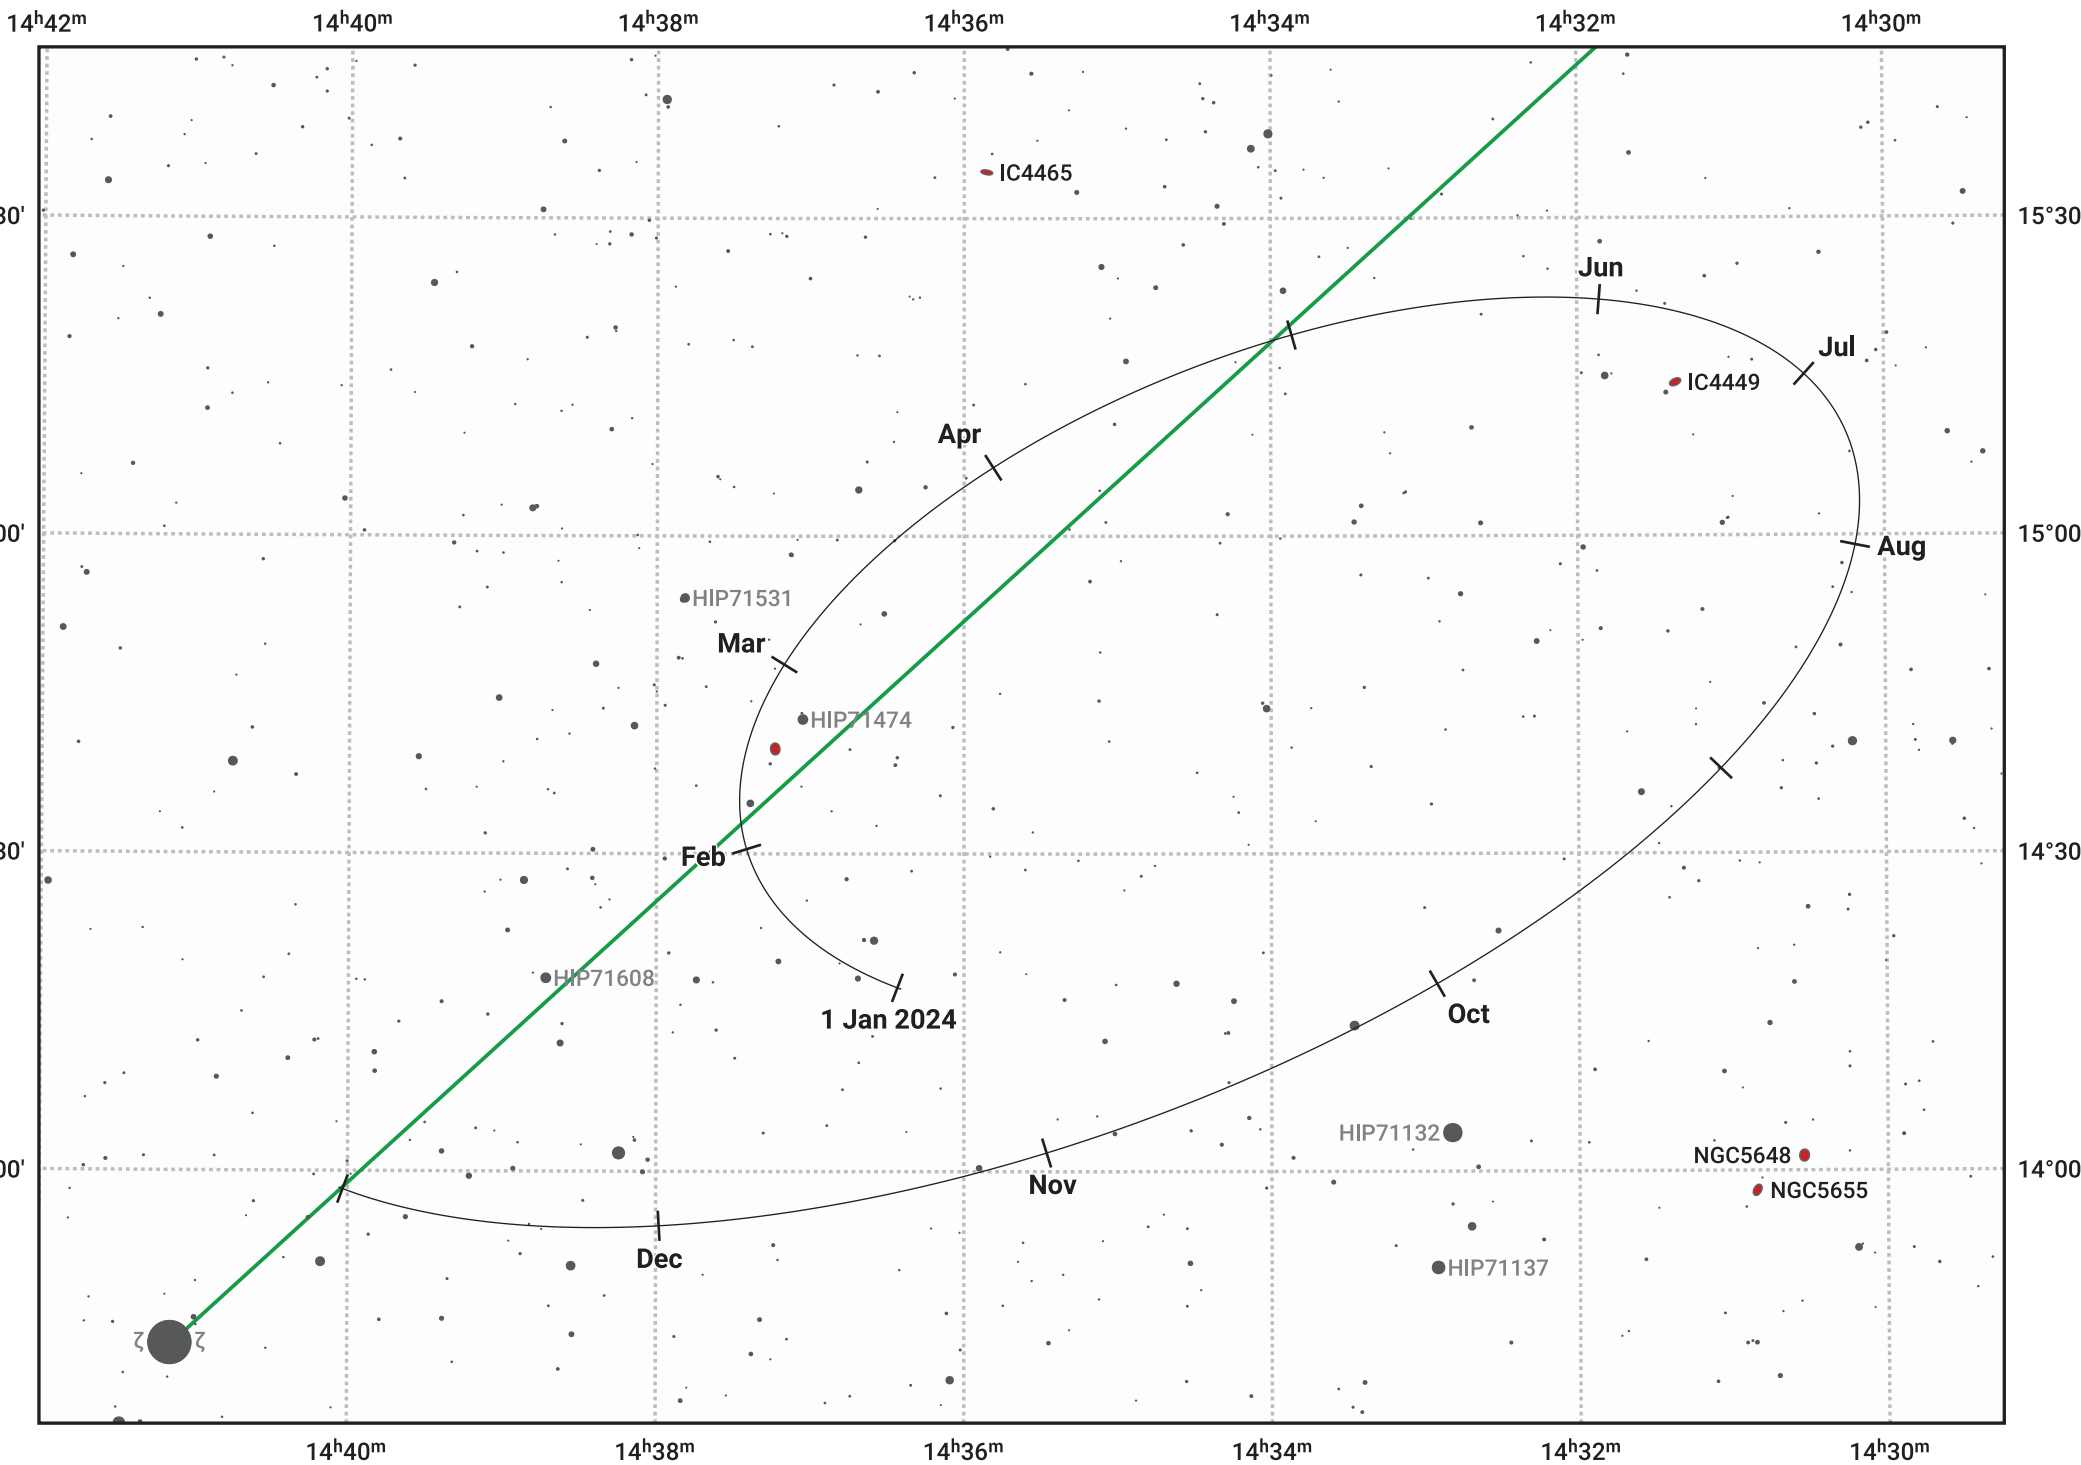

The path of Haumea in 2024

© Dominic Ford 2011–2024. Date markers placed at midnight UTC. Downloaded from <https://in-the-sky.org>

Magnitude scale: 14.0 13.0 12.0 11.0 10.0 9.0 8.0 7.0 6.0 5.0 4.0

— Ecliptic Plane

- Galaxy
- Bright nebula
- Open cluster
- ⊕ Globular cluster

Date	Mag
2024 Jan 1	17.4
2024 Apr 1	17.3
2024 Jul 1	17.3
2024 Oct 1	17.3
2025 Jan 1	17.4